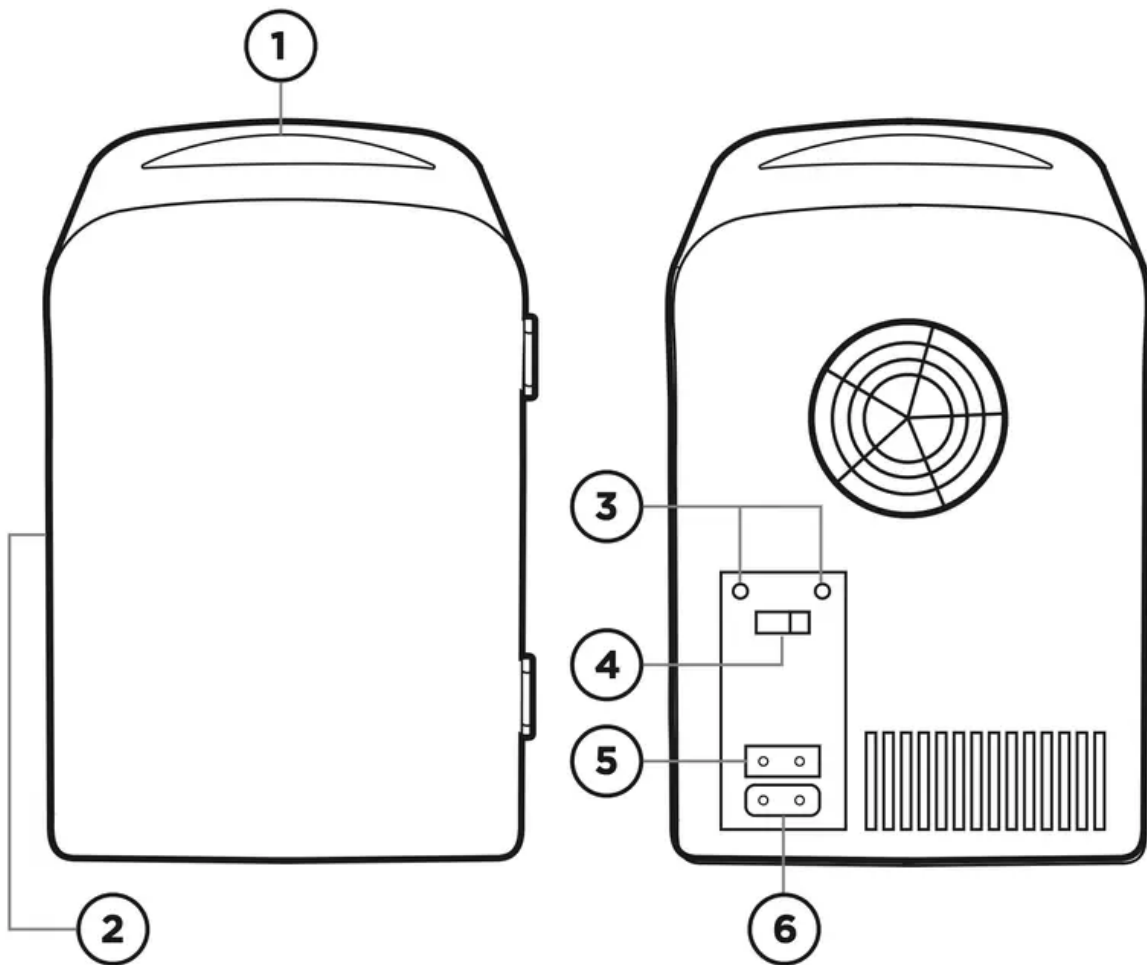

## FEATURES

7

8

1. Carrying Handle
2. Door Handle
3. Red & Green Indicator Lights
4. HOT/COLD/OFF Switch
5. DC Plug Outlet
6. AC Plug Outlet
7. Removable Shelf
8. AC Cord and Plug
9. DC Cord and Plug

## **OPERATING INSTRUCTIONS**

- When using your personal mini fridge in a car, you can plug it into the cigarette lighter socket, or connect it to a 12V storage battery. When using it at home or at the office, you can plug it into a wall outlet. Before using, first connect the plug of the cord into the socket of the personal mini fridge, then connect the other end to the power outlet.
- Once plugged in, you can then slide the switch to Cold or Hot function.
- Turn the switch to COLD for cooling mode. The green LED light will illuminate.
- Turn the switch to HOT for warming mode. The red LED light will illuminate.
- When the switch is turned to OFF, the personal mini fridge will function as an insulated box.
- For best results when cooling or heating items, refrigerate items before placing in personal mini fridge on cooling mode, or heat items before putting in warming mode.