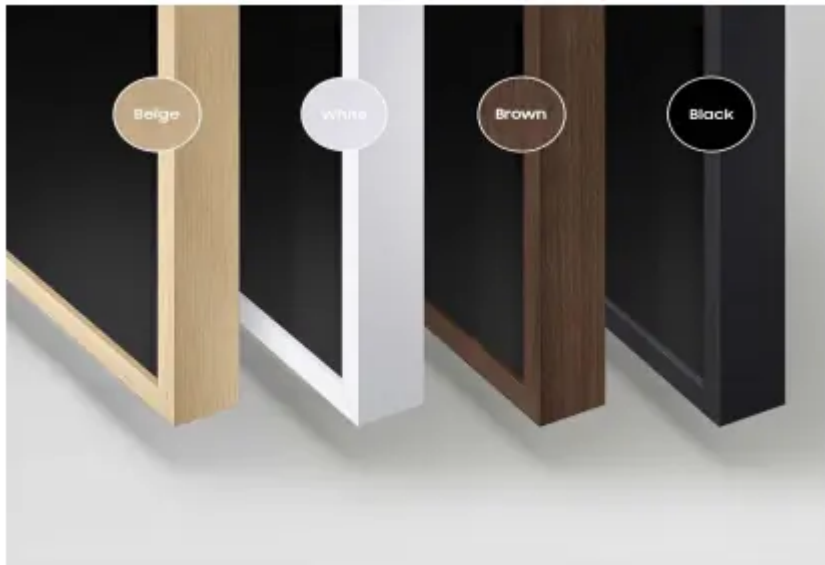

## PRODUCT HIGHLIGHTS

- Customizable Frame 43", 55" and 65"
- Bezel options in beige, white, brown or black
- Compatible with 43LS03N, 55LS03N, 65LS03N, 43LS003, 55LS003 and 65LS003

Transform and style your bezel for The Frame with a custom and elegant finish with choice of beige, white, brown or black.

### CUSTOM AND ELEGANT FINISH

Customize your Frame's bezel with a beige, white, brown or black finish.<sup>1</sup>