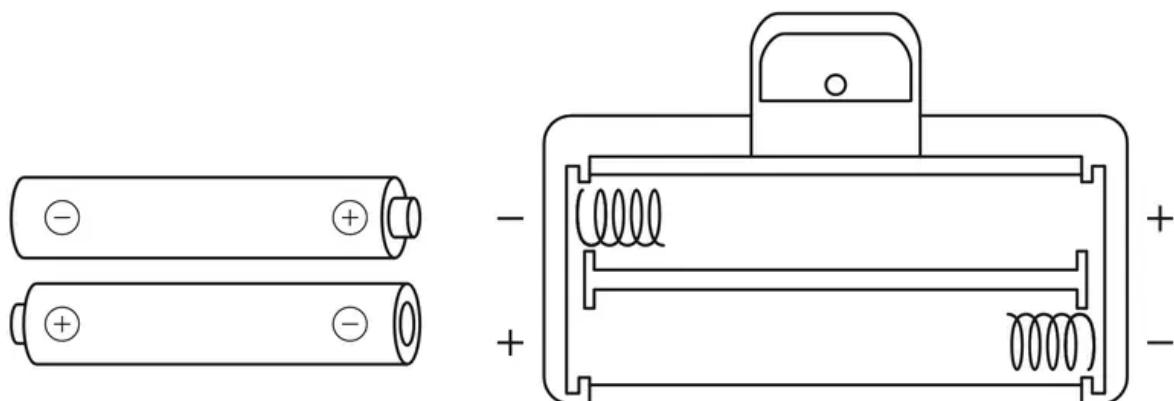

### Converting Weight Units

1. Apply pressure onto the weighing platform to activate the scale.
2. Press the unit conversion button on the back of the scale to convert units from pounds (lb) to kilograms (kg) or stone (st).

3. Place the scale back onto a hard, flat surface when you are ready to measure.

Unit button

## Battery Replacement

1. Open the battery compartment on the back of the scale.
2. Remove the old batteries and dispose of them properly.
3. Install two new 1.5V AAA batteries, making sure they are placed under the correct polarity.
4. Replace the battery compartment cover.

Dimensions: 11.9" x 11.9" x 0.8" (302 x 302 x 22 mm)