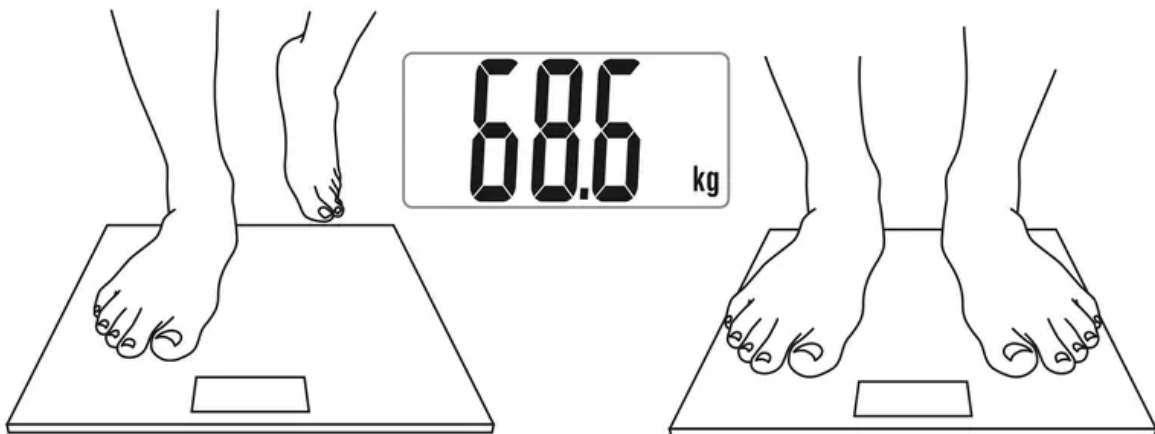

### At a Glance

1. Scale platform
2. LCD display
3. Unit selection
4. Battery compartment
5. Anti-skid padding

**Note:** Two 1.5V AAA batteries are included in the scale. Before using the scale, please remove the insulating strip in the battery compartment.

## Warning Indicators

- OVERLOAD INDICATION

Scale overload. Please step off the scale to avoid damage.

- LOW BATTERY INDICATION

Battery power is low. Please install new batteries.

- RE-TEST INDICATION

Weight reading error. Please re-test.

### Weight Measurement

1. For best results, place the scale on a hard, flat surfaces. Avoid carpet or soft surfaces.
2. Gently step on the scale. The scale will automatically activate.
3. Remain standing evenly on the scale, without moving or shifting your feet or body. The scale will then display and flash your final results.