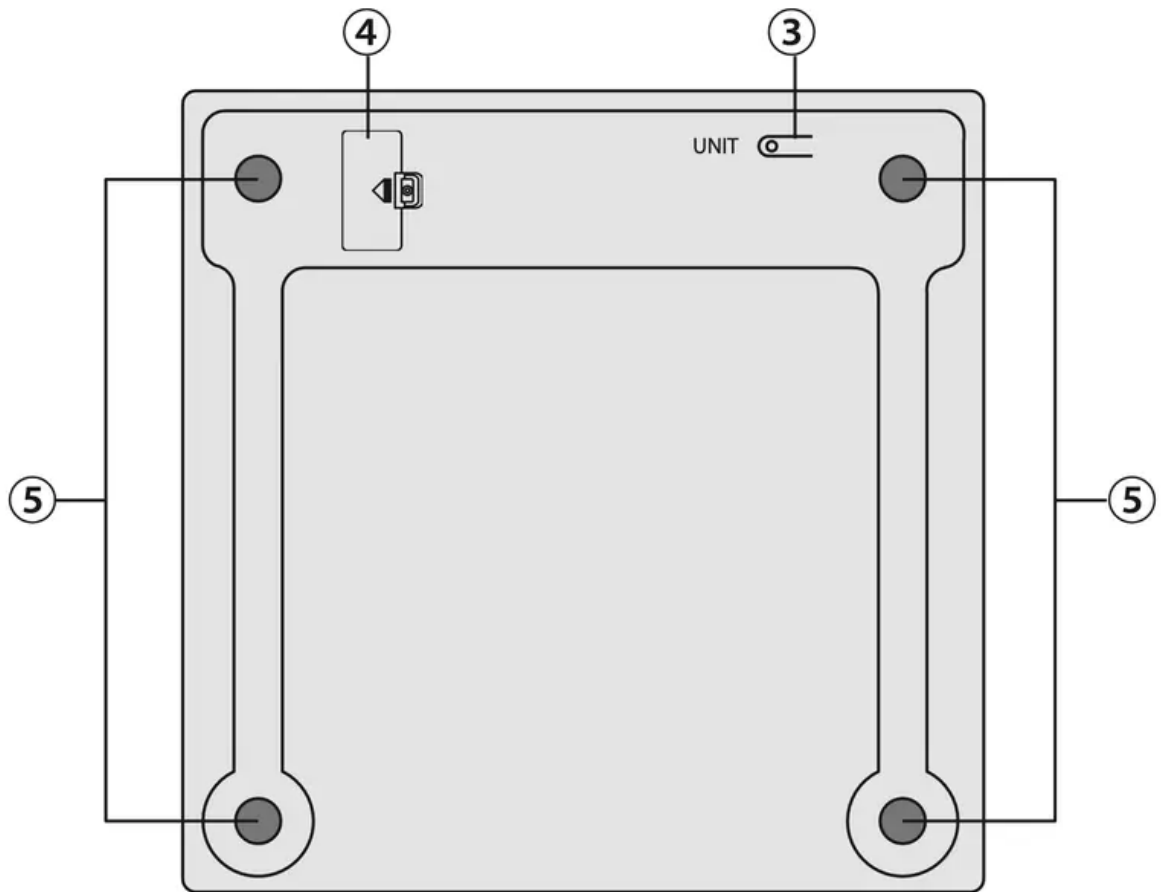

### At a Glance

1. Scale platform
2. LCD display
3. Unit selection
4. Battery compartment
5. Anti-skid padding

**Note:** Two 1.5V AAA batteries are included in the scale. Before using the scale, please remove the insulating strip in the battery compartment.

### Weight Measurement

1. For best results, place the scale on a hard, flat surfaces. Avoid carpet or soft surfaces.
2. Gently step on the scale. The scale will automatically activate.
3. Remain standing evenly on the scale, without moving or shifting your feet or body. The scale will then display and flash your final results.

Dimensions: 11.9" x 11.9" x 0.8" (302 x 302 x 22 mm)