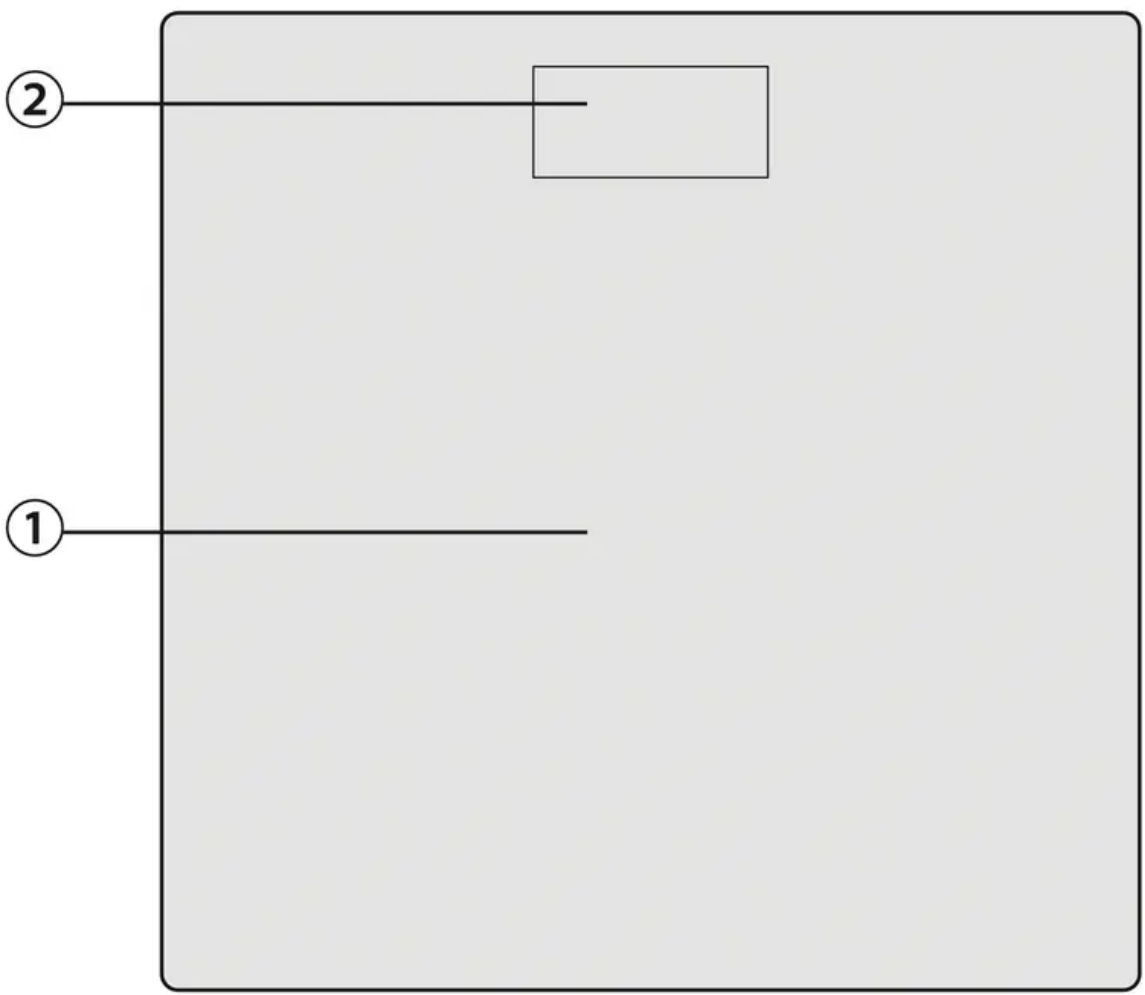

### At a Glance

1. Scale platform
2. LCD display
3. Unit selection
4. Battery compartment
5. Anti-skid padding

**Note:** Two 1.5V AAA batteries are included in the scale. Before using the scale, please remove the insulating strip in the battery compartment.

### Weight Measurement

1. For best results, place the scale on a hard, flat surfaces. Avoid carpet or soft surfaces.
2. Gently step on the scale. The scale will automatically activate.
3. Remain standing evenly on the scale, without moving or shifting your feet or body. The scale will then display and flash your final results.

Dimensions: 11.9" x 11.9" x 0.8" (302 x 302 x 22 mm)