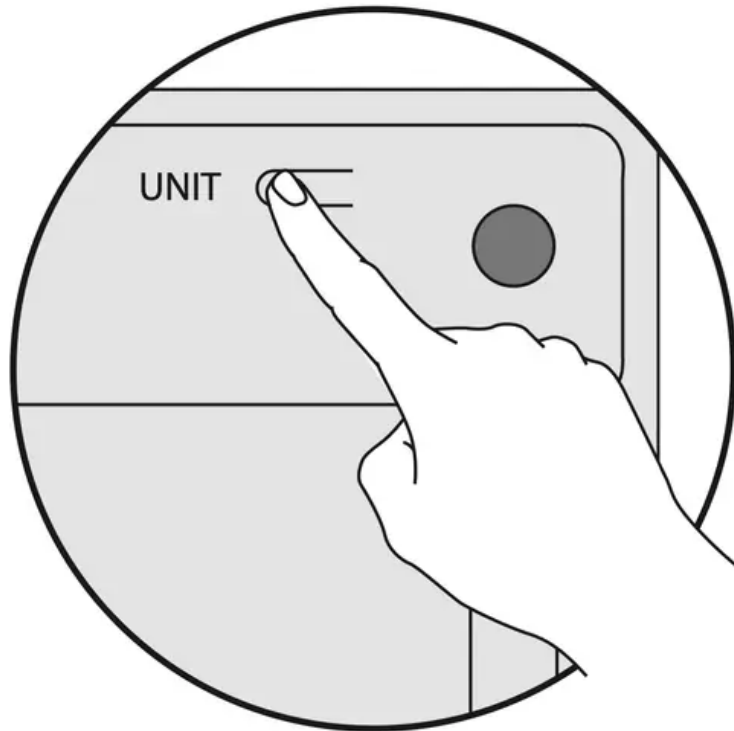

3. Place the scale back onto a hard, flat surface when you are ready to measure.