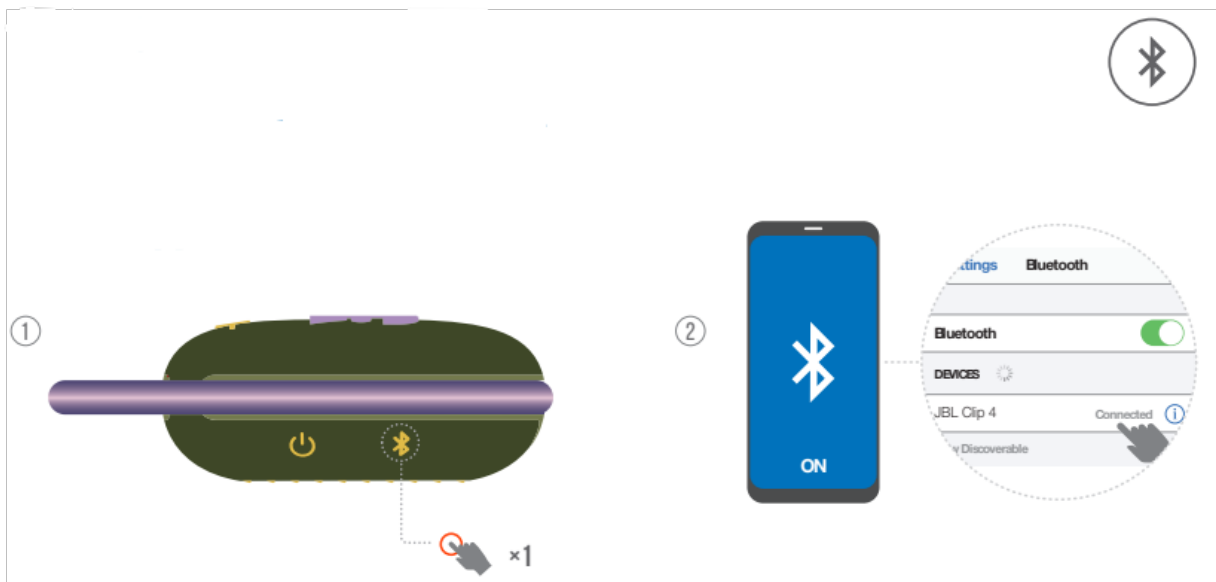

WHAT'S IN THE BOX

BLUETOOTH PAIRING

PLAY

CHARGING

CARABINER

WATERPROOF DUSTPROOF IP67

Warning:

- To protect battery lifespan, fully charge at least once every 3 months. Battery life will vary due to usage patterns and environmental conditions.
- Do not expose the JBL Clip 4 to liquids without removing cable connection. Do not expose JBL Clip 4 to water while charging. It may result in permanent damage to the speaker or power source. After a liquid spill, do not charge your speaker until it's

completely dry and clean. Charging when wet might damage your speaker. When using an external adapter, the output voltage/ current of the external adapter should not exceed 5V/3A.

Warning

This content is compiled from multiple sources and is provided for reference purposes only. It may not be complete or fully applicable to all situations. If you are unable to resolve your issue, please contact the product manufacturer or an authorized service provider for official support.