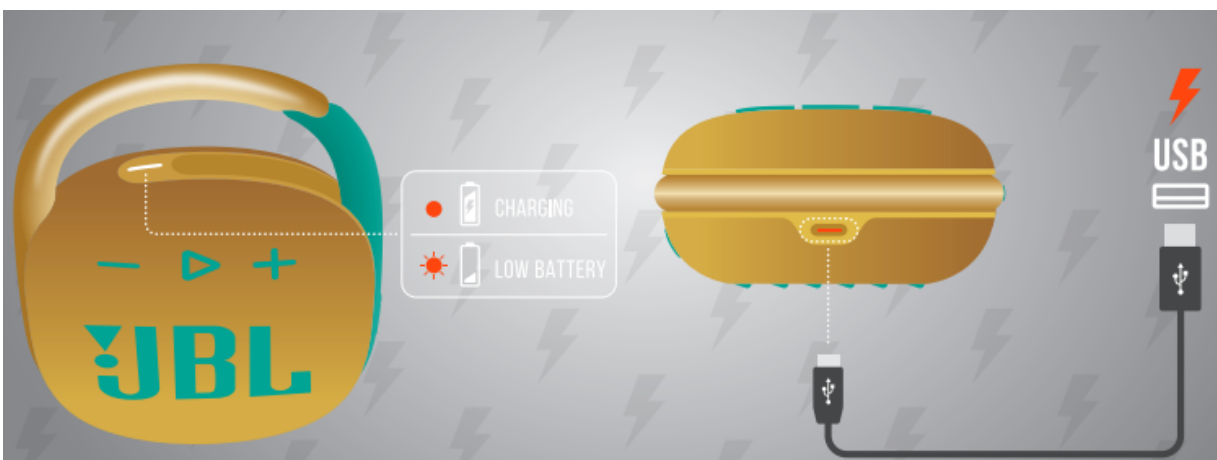

WHAT'S IN THE BOX

BLUETOOTH PAIRING

PLAY

CHARGING

CARABINER

WATERPROOF DUSTPROOF IP67

Warning:

- To protect battery lifespan, fully charge at least once every 3 months. Battery life will vary due to usage patterns and environmental conditions.
- Do not expose the JBL Clip 4 to liquids without removing cable connection. Do not expose JBL Clip 4 to water while charging. It may result in permanent damage to the speaker or power source. After a liquid spill, do not charge your speaker until it's

completely dry and clean. Charging when wet might damage your speaker. When using an external adapter, the output voltage/ current of the external adapter should not exceed 5V/3A.

Warning

This content is compiled from multiple sources and is provided for reference purposes only. It may not be complete or fully applicable to all situations. If you are unable to resolve your issue, please contact the product manufacturer or an authorized service provider for official support.