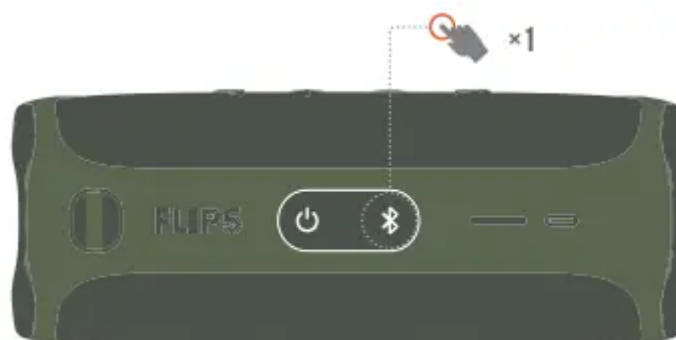

WHAT 'S IN THE BOX

Bluetooth pairing

Play

Partyboost

APP

JBL CONNECT

USE THE JBL CONNECT APP FOR SPEAKER CONFIGURATION AND SOFTWARE UPGRADE.

Charging

WATERPROOF IPX7

Tech Spec

Bluetooth version : 4.2

Support : A2DP V1.3. AVRCP V1.6

TRANSDUCER: 44 X 80MM

RATED POWER: 20W RMS

FREQUENCY RESPONSE: 65HZ — 20KHZ > 80DB

SIGNAL-TO-NOISE RATIO: > 80DB

Make a splash with IPX7 waterproof design

Bring your speakers anywhere. Pool party? Perfect. Sudden cloudburst? Covered. Bash on the beach? Flip 5 is IPX7 waterproof up to three-feet deep for fearless outdoor entertainment.