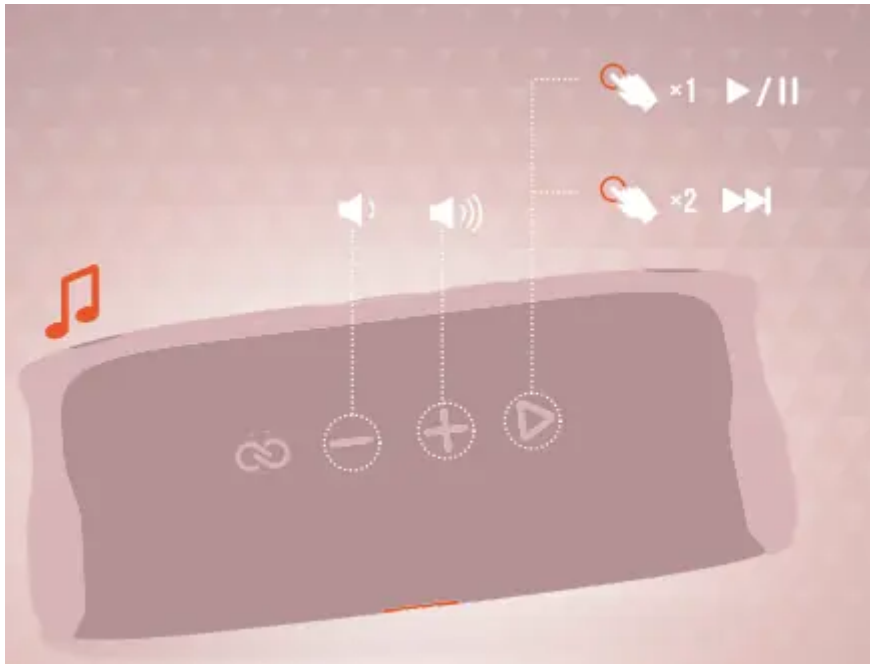

WHAT 'S IN THE BOX

Bluetooth pairing

Play

Partyboost

APP

JBL CONNECT

USE THE JBL CONNECT APP FOR SPEAKER CONFIGURATION AND SOFTWARE UPGRADE.

Charging

Sounds better than ever

Feel your music. Flip 5's all new racetrack-shaped driver delivers high output. Enjoy booming bass in a compact package.

Bring the party anywhere

Don't sweat the small stuff like charging your battery. Flip 5 gives you more than 12 hours of playtime. Keep the music going longer and louder with JBL's signature sound.

Make a splash with IPX7 waterproof design

Bring your speakers anywhere. Pool party? Perfect. Sudden cloudburst? Covered. Bash on the beach? Flip 5 is IPX7 waterproof up to three-feet deep for fearless outdoor entertainment.