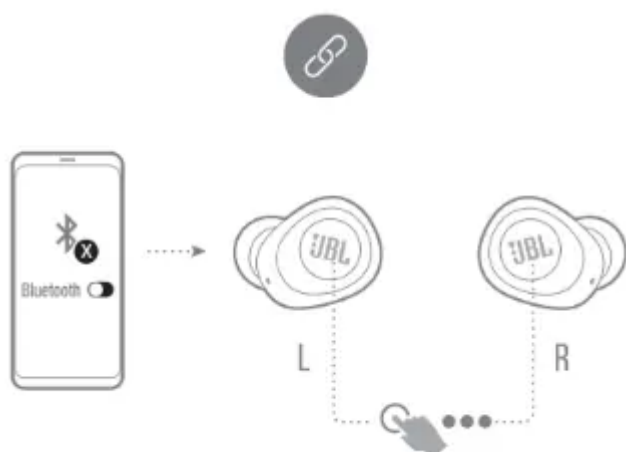

### 2. MONO MODE

SEAMLESS  
AUTOMATIC  
SWITCH

## POWER OFF

## MANUAL CONTROLS

Connect to a new Bluetooth device

## RECONNECT LEFT & RIGHT