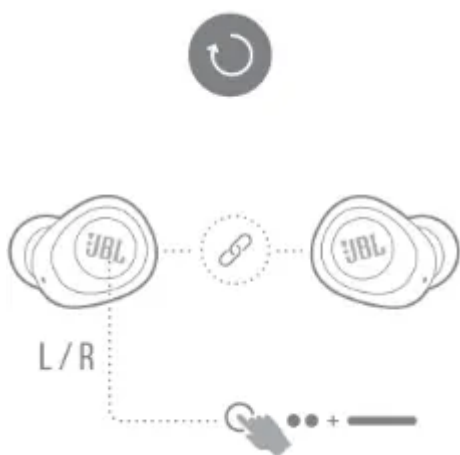

RECONNECT LEFT & RIGHT

RESET

CHARGING