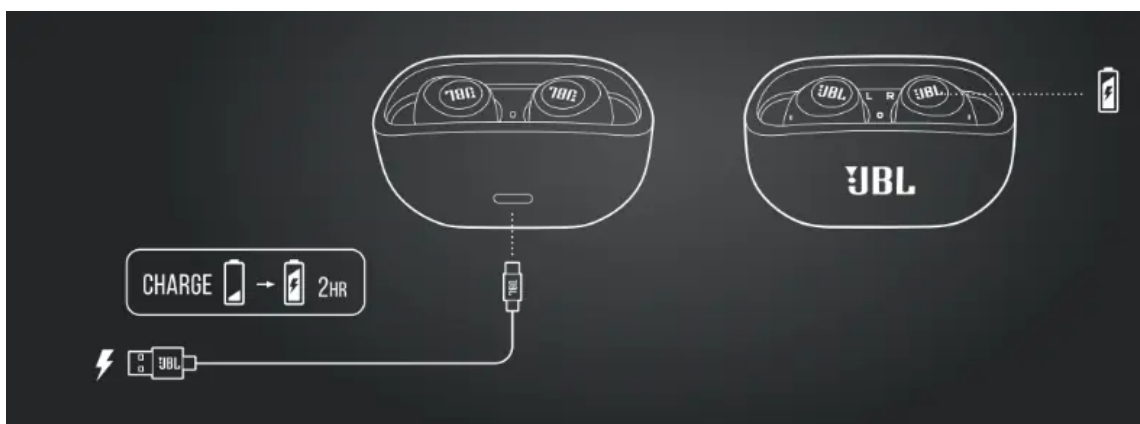

RECONNECT LEFT & RIGHT

RESET

CHARGING