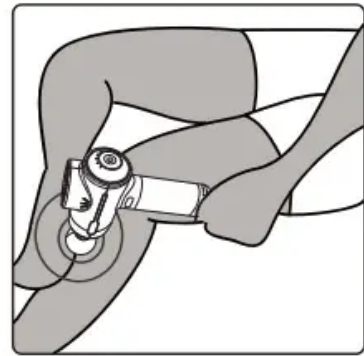

Insert the massage head completely into the host when using, and plug out when stop using.

Note: The installation of the U-shaped head should be positioned. When the buckle is inserted into the slot, it means the installation is in place. If the massage gun's head is not installed in place, there will be a risk of falling off while use.

* After 10 minutes of operation, the device automatically powers off.

3. Use the massage gun on any area of your body to relieve stiffness, soreness, and pain.

Shoulder Massage

Back Massage

Foot Massage

Arm Massage