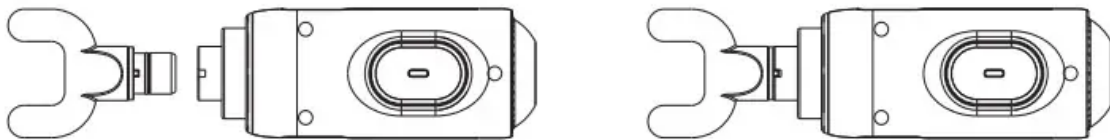

2. Preparation

- Please fully charge the massage gun for 3 hours before use.
- Select the appropriate massage head to connect with the host.

3. Operation Instruction

1. Connect the device with the massage head

Insert the massage head completely into the host when using, and plug out when stop using.

Note: The installation of the U-shaped head should be positioned. When the buckle is inserted into the slot, it means the installation is in place. If the massage gun's head is not installed in place, there will be a risk of falling off while use.