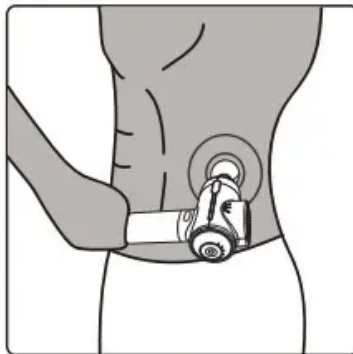

Insert the massage head completely into the host when using, and plug out when stop using.

Note: The installation of the U-shaped head should be positioned. When the buckle is inserted into the slot, it means the installation is in place. If the massage gun's head is not installed in place, there will be a risk of falling off while use.

* After 10 minutes of operation, the device automatically powers off.

3. Use the massage gun on any area of your body to relieve stiffness, soreness, and pain.

Shoulder Massage

Back Massage

Foot Massage

Arm Massage