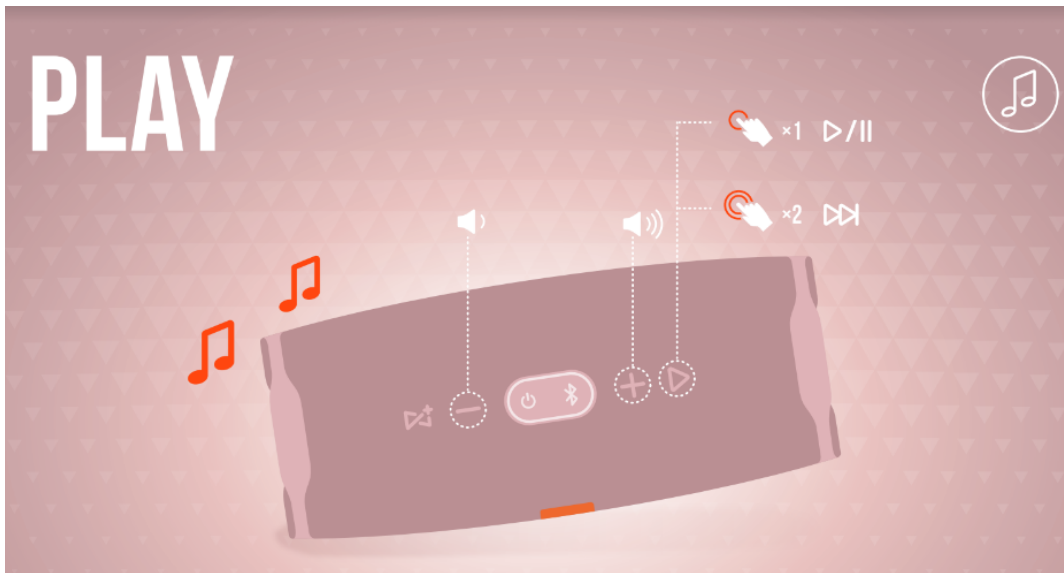

QUICK START GUIDE Jbl Charge 4

Bluetooth pairing

Play

Connect

APP

JBL CONNECT

USE THE JBL CONNECT APP FOR SPEAKER CONFIGURATION AND SOFTWARE UPGRADE.

GET IT ON **Google Play**

SPEC TECH

- Bluetooth version : 4.2
- SUPPORT: A2DP V1.3. AVRCP V1.6
- TRANSDUCER: 50 X 90MM
- RATED POWER: 30W RMS
- FREQUENCY RESPONSE: 60HZ — 20KHZ
- SIGNAL-TO-NOISE RATIO: > 80DB
- BATTERY TYPE: LITHIUM-ION POLYMER 3.6V. 7500MAH
- BATTERY CHARGE TIME: 4 HOURS (5V/2.34)
- MUSIC PLAYTIME: UP TO 20 HOURS (VARIES BY VOLUME LEVEL AND AUDIO CONTENT)
- USB CHARGE OUT: 5V/2A (MAXIMUM)
- BLUETOOTH TRANSMITTER POWER: 0 - 20 DBM
- BLUETOOTH TRANSMITTER FREQUENCY RANGE: 2.402 — 2.480GHZ
- DIMENSION (W x D x H): 220 X 95 X 93mm
- WEIGHT: 965g