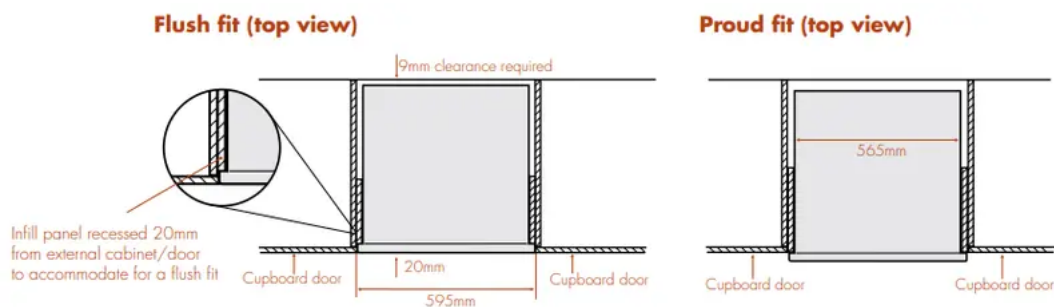

Warning

This content is compiled from multiple sources and is provided for reference purposes only. It may not be complete or fully applicable to all situations. If you are unable to resolve your issue, please contact the product manufacturer or an authorized service provider for official support.