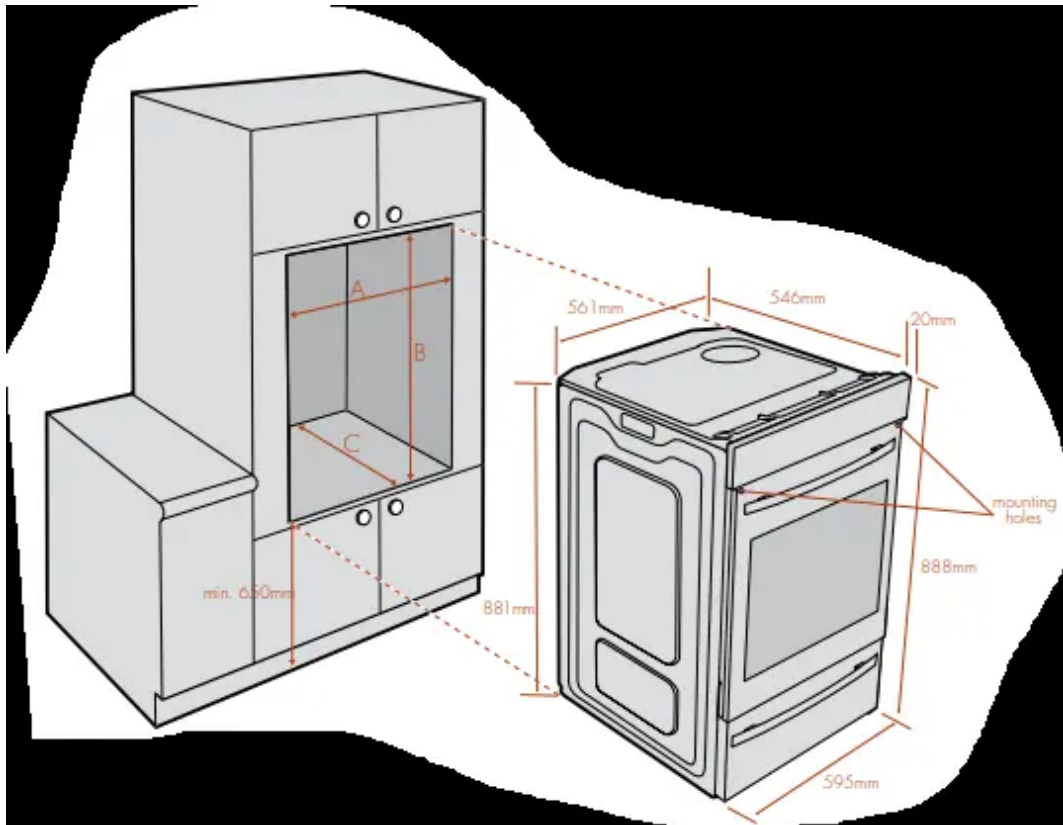

Installation Guide

Electric wall ovens with separate grill

models: EXC614 (S/W), EXC624 (S/W)

Oven dimensions

	A	B	C
Flush fit	600	893	581 min
Proud fit	565	885	560 min

C = from face of cabinet/door to rear of enclosure.

Cabinet construction for your appliance

For the best integration within a kitchen, install this appliance in a standard 600mm wide cupboard that gives a flush fit with the surrounding cupboard fronts. A recess of 20mm is ideal.

For the best integration within a kitchen, install this appliance in a standard 600mm wide cupboard that gives a flush fit with the surrounding cupboard fronts. A recess of 20mm is ideal. It can also be installed using a proud fit with the surrounding cupboard.

Chef electric underbench ovens

models: EOC614 (S/W), EOC624 (S/W), EOC644 (S/W)

Oven dimensions

	A	B	C
Flush fit	600	600	581 min
Proud fit	565	590	560 min

C = from face of cabinet/door to rear of enclosure.