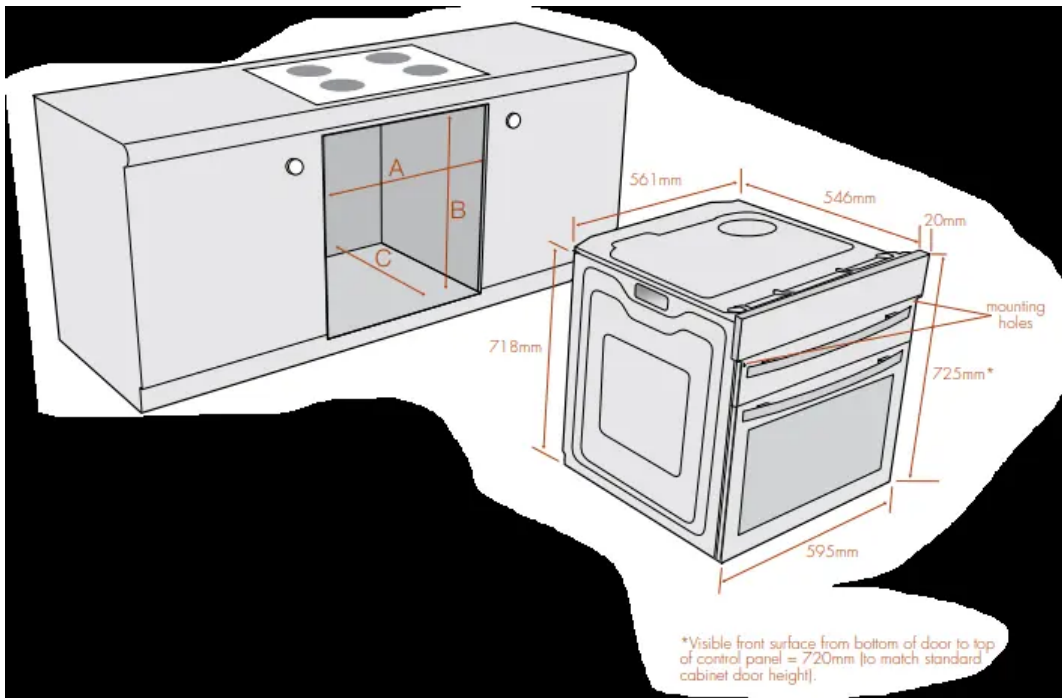

Cabinet construction for your appliance

For the best integration within a kitchen, install this appliance in a standard 600mm wide cupboard that gives a flush fit with the surrounding cupboard fronts. A recess of 20mm is ideal.

It can also be installed using a proud fit with the surrounding cupboard.

Flush fit (top view)

Proud fit (top view)

Electric underbench ovens with separate grill

models: EGC624 (S/W), EGC634 (S/W)

Oven dimensions

	A	B	C
Flush fit	600	731	581 min
Proud fit	565	718	560 min

C = from face of cabinet/door to rear of enclosure.

Cabinet construction for your appliance

Separate grill underbench oven installation requires kitchen kick panel to be rebated (see diagram on the left).

For the best integration within a kitchen, install this appliance in a standard 600mm wide cupboard that gives a flush fit with the surrounding cupboard fronts. A recess of 20mm is ideal. It can also be installed using a proud fit with the surrounding cupboard.