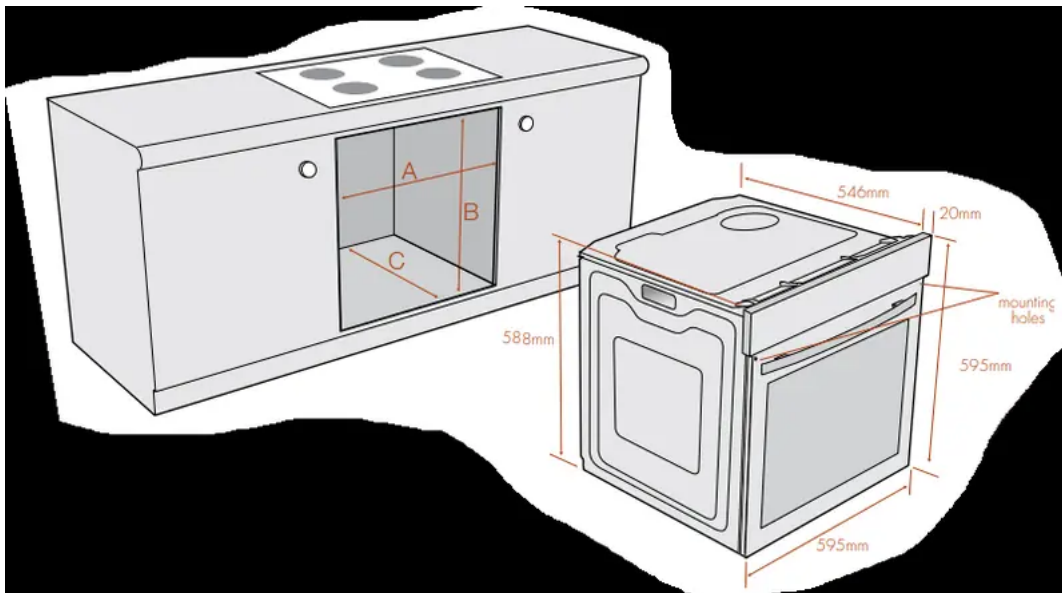

	A	B	C
Flush fit	600	731	581 min
Proud fit	565	718	560 min

C = from face of cabinet/door to rear of enclosure.

Cabinet construction for your appliance

Separate grill underbench oven installation requires kitchen kick panel to be rebated (see diagram on the left).

For the best integration within a kitchen, install this appliance in a standard 600mm wide cupboard that gives a flush fit with the surrounding cupboard fronts. A recess of 20mm is ideal. It can also be installed using a proud fit with the surrounding cupboard.

Chef electric underbench ovens

models: EOC614 (S/W), EOC624 (S/W), EOC644 (S/W)

Oven dimensions

	A	B	C
Flush fit	600	600	581 min
Proud fit	565	590	560 min

C = from face of cabinet/door to rear of enclosure.

Cabinet construction for your appliance

For the best integration within a kitchen, install this appliance in a standard 600mm wide cupboard that gives a flush fit with the surrounding cupboard fronts. A recess of 20mm is ideal.