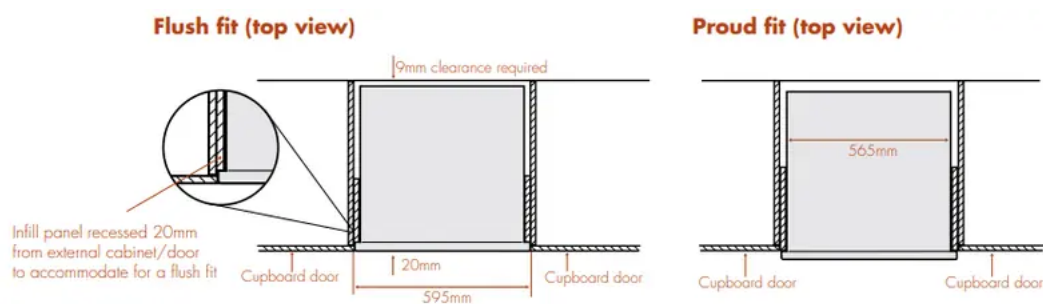

It can also be installed using a proud fit with the surrounding cupboard.

Flush fit (top view)

Proud fit (top view)

Electric underbench ovens with separate grill

models: EGC624 (S/W), EGC634 (S/W)

Oven dimensions

	A	B	C
Flush fit	600	731	581 min
Proud fit	565	718	560 min

C = from face of cabinet/door to rear of enclosure.

Cabinet construction for your appliance

Separate grill underbench oven installation requires kitchen kick panel to be rebated (see diagram on the left).

For the best integration within a kitchen, install this appliance in a standard 600mm wide cupboard that gives a flush fit with the surrounding cupboard fronts. A recess of 20mm is ideal. It can also be installed using a proud fit with the surrounding cupboard.

Chef electric underbench ovens

models: EOC614 (S/W), EOC624 (S/W), EOC644 (S/W)

Oven dimensions

	A	B	C
Flush fit	600	600	581 min
Proud fit	565	590	560 min

C = from face of cabinet/door to rear of enclosure.