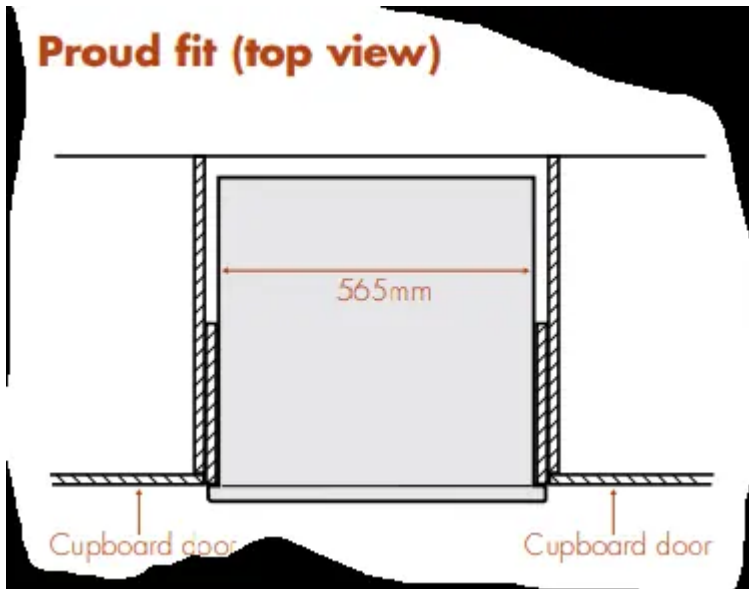

Installation Guide

Electric wall ovens with separate grill

models: EXC614 (S/W), EXC624 (S/W)

Oven dimensions

	A	B	C
Flush fit	600	893	581 min
Proud fit	565	885	560 min

C = from face of cabinet/door to rear of enclosure.

Cabinet construction for your appliance

For the best integration within a kitchen, install this appliance in a standard 600mm wide cupboard that gives a flush fit with the surrounding cupboard fronts. A recess of 20mm is ideal.

It can also be installed using a proud fit with the surrounding cupboard.

Flush fit (top view)

Proud fit (top view)

Electric underbench ovens with separate grill

models: EGC624 (S/W), EGC634 (S/W)

Oven dimensions

For the best integration within a kitchen, install this appliance in a standard 600mm wide cupboard that gives a flush fit with the surrounding cupboard fronts. A recess of 20mm is ideal. It can also be installed using a proud fit with the surrounding cupboard.