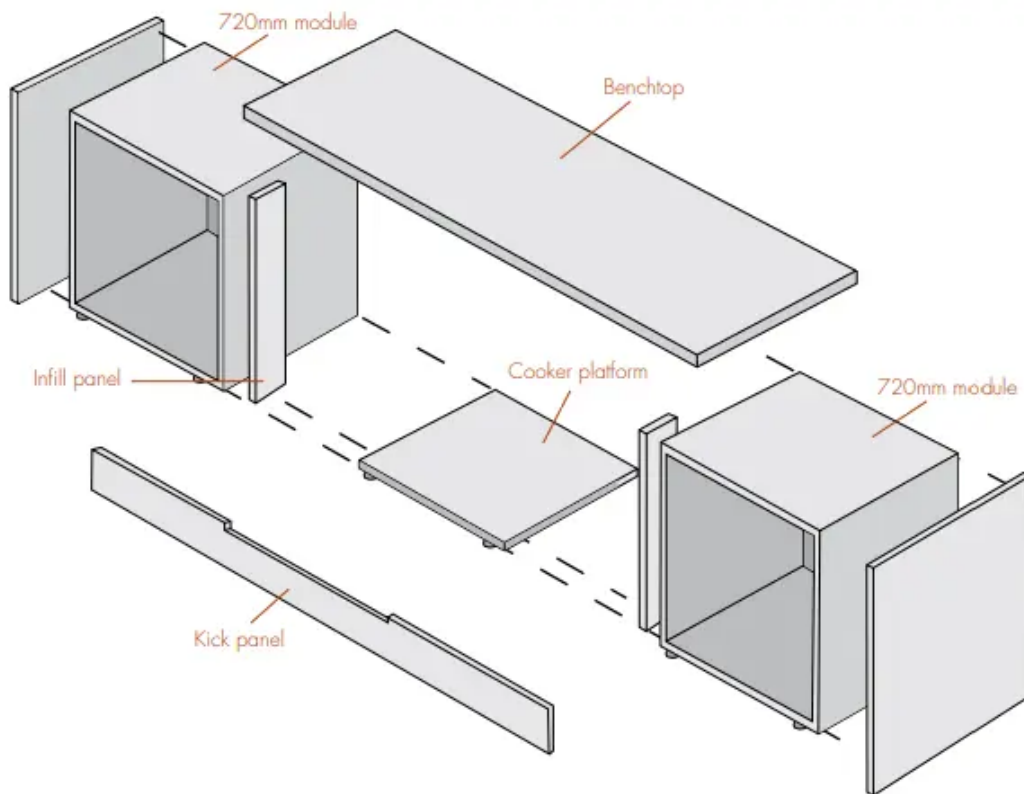

Cabinet construction for your appliance

For the best integration within a kitchen, install this appliance in a standard 600mm wide cupboard that gives a flush fit with the surrounding cupboard fronts. A recess of 20mm is ideal.

It can also be installed using a proud fit with the surrounding cupboard.

Flush fit (top view)

Proud fit (top view)

Electric underbench ovens with separate grill

models: EGC624 (S/W), EGC634 (S/W)

Oven dimensions

	A	B	C
Flush fit	600	731	581 min
Proud fit	565	718	560 min

C = from face of cabinet/door to rear of enclosure.

Cabinet construction for your appliance

Separate grill underbench oven installation requires kitchen kick panel to be rebated (see diagram on the left).

For the best integration within a kitchen, install this appliance in a standard 600mm wide cupboard that gives a flush fit with the surrounding cupboard fronts. A recess of 20mm is ideal. It can also be installed using a proud fit with the surrounding cupboard.