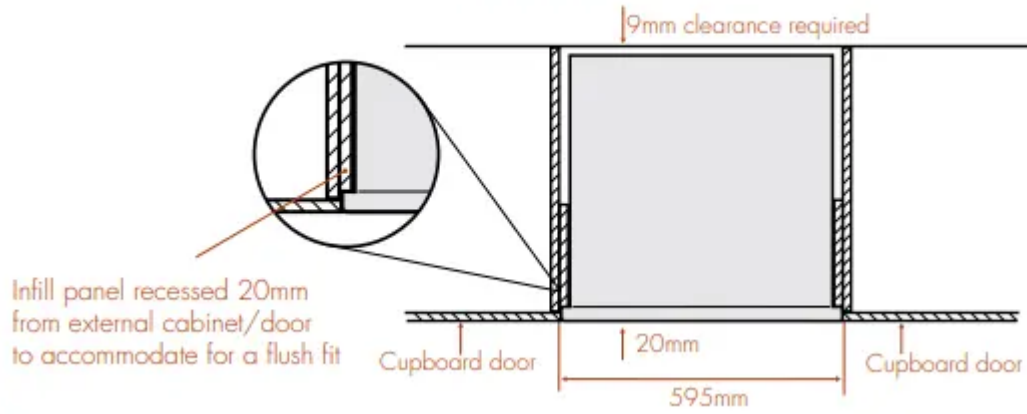

Flush fit (top view)