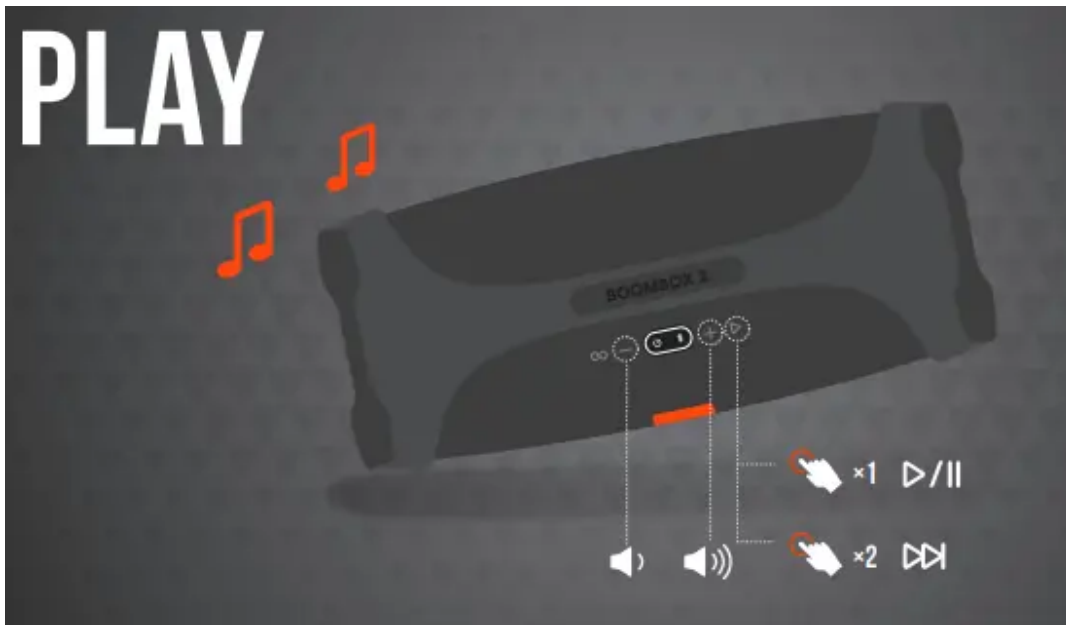

BLUETOOTH PAIRING

APP

JBL CONNECT

USE THE JBL CONNECT APP FOR SPEAKER CONFIGURATION AND SOFTWARE UPGRADE.

CHARGING

POWERBANK

TECH SPEC

Transducers: Woofer 2 x 4 inch, tweeter 2 x 20mm

Dimensions (W x H x D): 484.43 x 200.75 x 256.1 mm

Weight: 5.91 kg

Features and Benefits

The loudest JBL boombox ever

Turn it up. Way up. Get the loudest, most massive JBL Signature Pro Sound on our most powerful portable speaker, the JBL Boombox 2.

Strong, bold design

Sleek. Bold. Powerful. With its iconic grip handle and stylish side flares, JBL Boombox 2 will turn heads wherever you take it.

Crank up the fun with PartyBoost

PartyBoost allows you to link multiple JBL PartyBoost-compatible speakers to pump up the party.