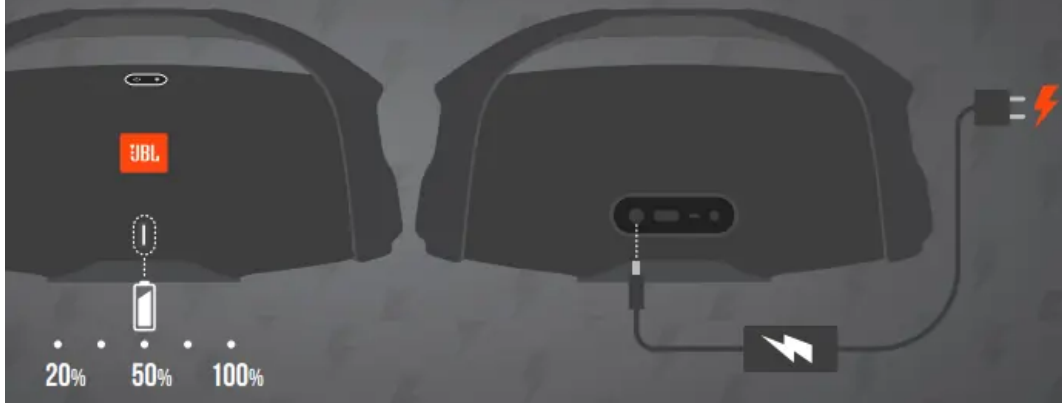

BLUETOOTH PAIRING

APP

JBL CONNECT

USE THE JBL CONNECT APP FOR SPEAKER CONFIGURATION AND SOFTWARE UPGRADE.

CHARGING

POWERBANK

TECH SPEC

Transducers: Woofer 2 x 4 inch, tweeter 2 x 20mm

Dimensions (W x H x D): 484.43 x 200.75 x 256.1 mm

Weight: 5.91 kg

Features and Benefits

The loudest JBL boombox ever

Turn it up. Way up. Get the loudest, most massive JBL Signature Pro Sound on our most powerful portable speaker, the JBL Boombox 2.