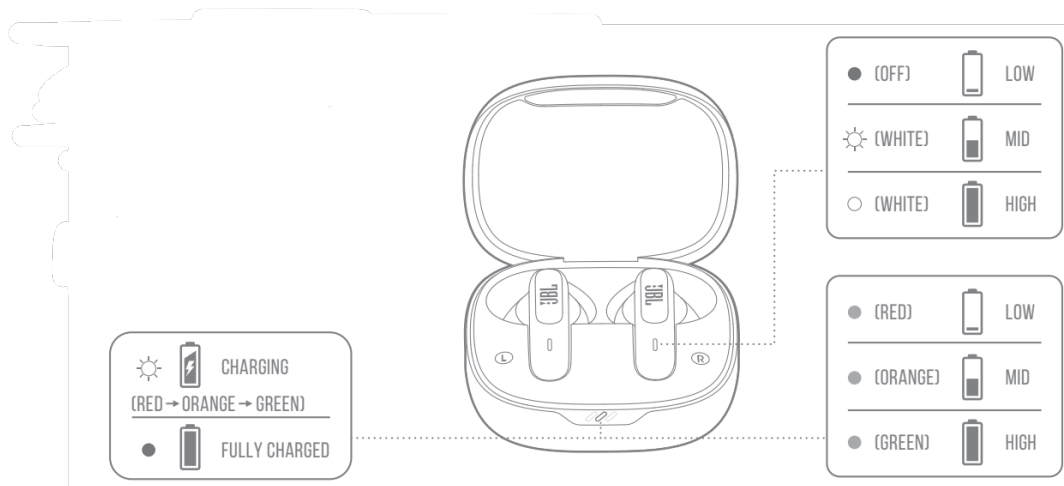

Seamless automatic switch

2. Mono Mode

Power Off

- TAP × 1
- TAP × 2
- TAP × 3
- HOLD (2s)

Manual SETUP

Connect to a new Bluetooth device

- TAP × 1
- TAP × 2
- TAP × 3
- HOLD (5s)

RECONNECT LEFT & RIGHT

FACTORY RESET

Charging

Led Behaviors

 (BLUE)		BT CONNECTING
 (BLUE)		BT CONNECTED
 (BLUE)		BT NOT CONNECTED
 (BLUE/ WHITE)		FACTORY RESET

Features and Benefits

JBL Deep Bass Sound

A hefty 12mm driver delivers JBL Deep Bass sound so you don't just hear the music, you feel it.

Comfortable fit with open-ear design

The ergonomic fit stays snug and secure to keep you comfortable and connected all day while the open-ear design enhances your ambient awareness of your surroundings.