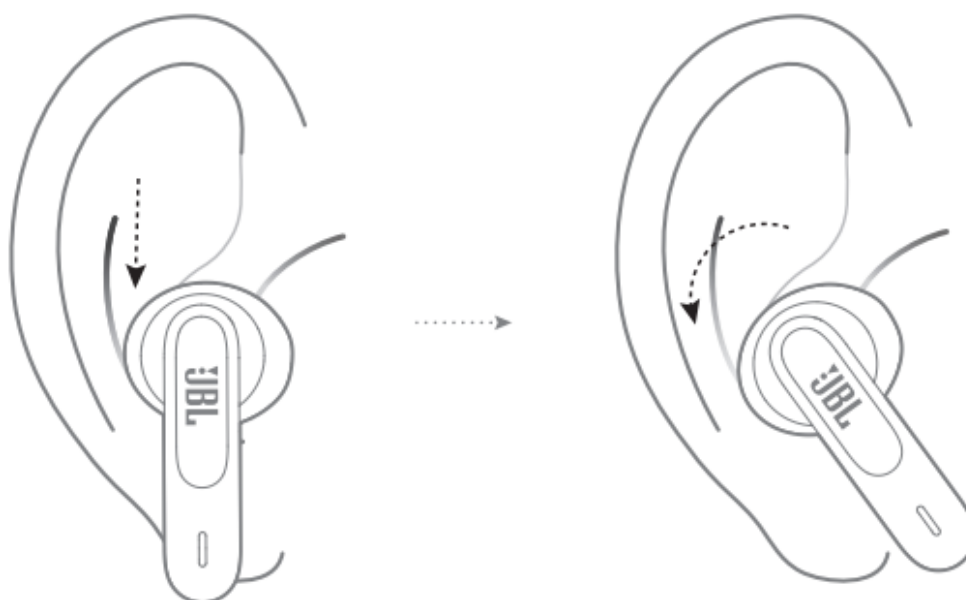

WHAT'S IN THE BOX

HOW TO WEAR

FIRST TIME USE

POWER ON & CONNECT

CHOOSE "JBL VIBE300TWS" TO CONNECT

DUAL CONNECT

Controls

1. Stereo Mode

Seamless automatic switch

2. Mono Mode

Power Off

- TAP × 1
- TAP × 2
- TAP × 3
- HOLD (2s)

Manual SETUP

Connect to a new Bluetooth device

- TAP × 1
- TAP × 2
- TAP × 3
- HOLD (5s)

RECONNECT LEFT & RIGHT

Comfortable fit with open-ear design

The ergonomic fit stays snug and secure to keep you comfortable and connected all day while the open-ear design enhances your ambient awareness of your surroundings.