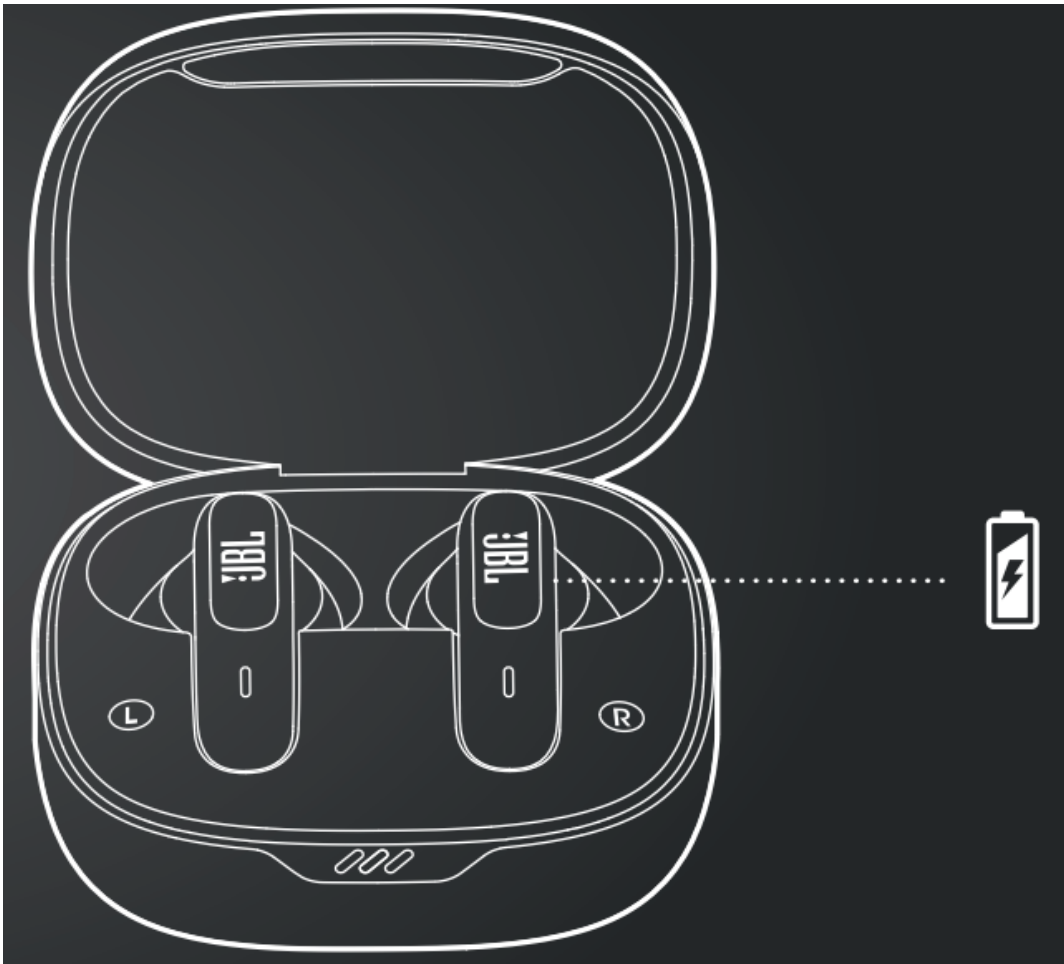

Seamless automatic switch

2. Mono Mode

Power Off

- TAP × 1
- TAP × 2
- TAP × 3
- HOLD (2s)

Manual SETUP

Connect to a new Bluetooth device

- TAP × 1
- TAP × 2
- TAP × 3
- HOLD (5s)

RECONNECT LEFT & RIGHT

FACTORY RESET

Charging

Led Behaviors

 (BLUE)		BT CONNECTING
 (BLUE)		BT CONNECTED
 (BLUE)		BT NOT CONNECTED
 (BLUE/ WHITE)		FACTORY RESET

Features and Benefits

JBL Deep Bass Sound

A hefty 12mm driver delivers JBL Deep Bass sound so you don't just hear the music, you feel it.

Comfortable fit with open-ear design

The ergonomic fit stays snug and secure to keep you comfortable and connected all day while the open-ear design enhances your ambient awareness of your surroundings.