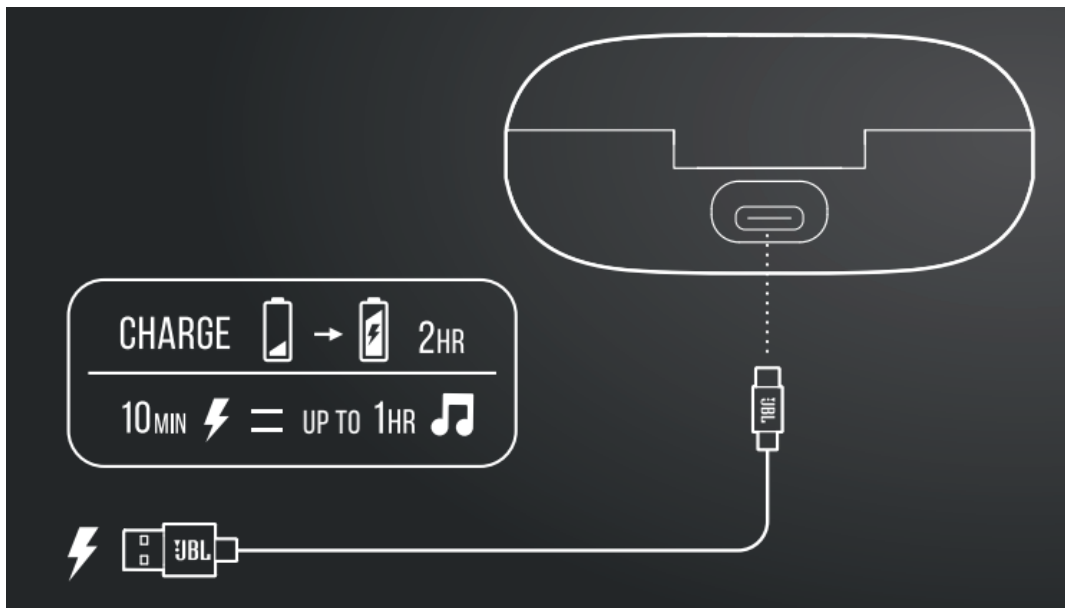

Seamless automatic switch

2. Mono Mode

Power Off

- TAP × 1
- TAP × 2
- TAP × 3
- HOLD (2s)

Manual SETUP

Connect to a new Bluetooth device

- TAP × 1
- TAP × 2
- TAP × 3
- HOLD (5s)

RECONNECT LEFT & RIGHT

FACTORY RESET

Charging

Led Behaviors

 (BLUE)		BT CONNECTING
 (BLUE)		BT CONNECTED
 (BLUE)		BT NOT CONNECTED
 (BLUE/ WHITE)		FACTORY RESET

Features and Benefits

JBL Deep Bass Sound

A hefty 12mm driver delivers JBL Deep Bass sound so you don't just hear the music, you feel it.