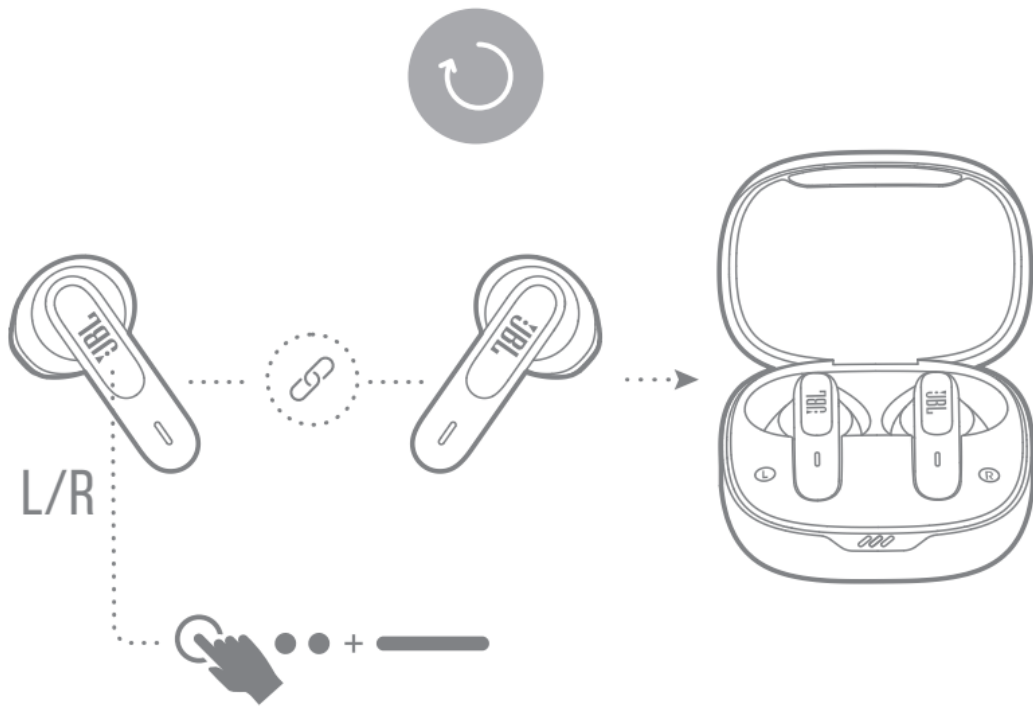

Seamless automatic switch

2. Mono Mode

Power Off

- TAP × 1
- TAP × 2
- TAP × 3
- HOLD (2s)

Manual SETUP

Connect to a new Bluetooth device

- TAP × 1
- TAP × 2
- TAP × 3
- HOLD (5s)

RECONNECT LEFT & RIGHT

FACTORY RESET

Charging

Led Behaviors

 (BLUE)		BT CONNECTING
 (BLUE)		BT CONNECTED
 (BLUE)		BT NOT CONNECTED
 (BLUE/ WHITE)		FACTORY RESET

Features and Benefits

JBL Deep Bass Sound

A hefty 12mm driver delivers JBL Deep Bass sound so you don't just hear the music, you feel it.

Comfortable fit with open-ear design

The ergonomic fit stays snug and secure to keep you comfortable and connected all day while the open-ear design enhances your ambient awareness of your surroundings.

Dual Connect

Easily shift between mono and stereo at any time in your left, right, or both earbuds while making calls, enjoying music, or talking with your voice assistant.

Action ready

The convenient, rain-resistant IPX2-certified design of the JBL Vibe 300TWS earbuds means you enjoy your music anytime—rain or shine.