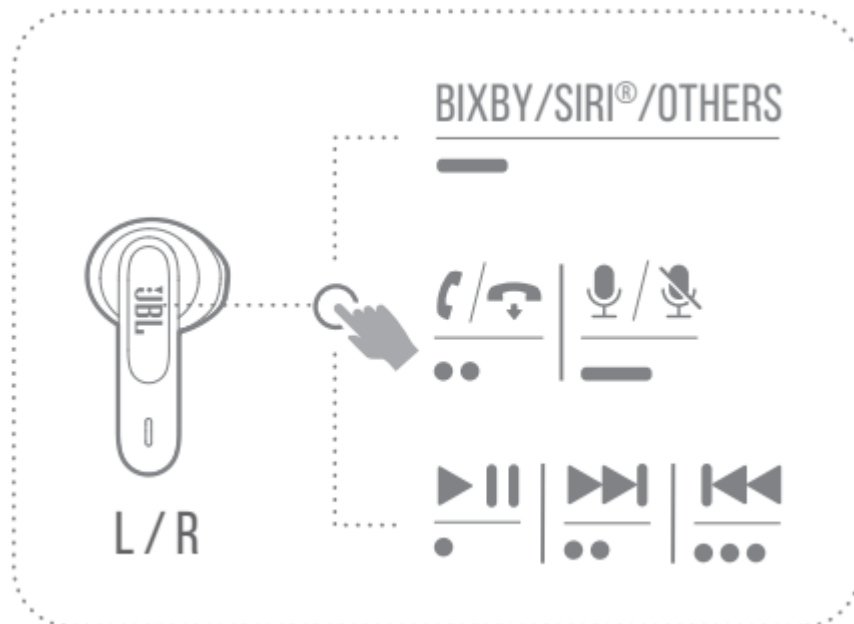

WHAT'S IN THE BOX

HOW TO WEAR

FIRST TIME USE

POWER ON & CONNECT

CHOOSE "JBL VIBE300TWS" TO CONNECT

DUAL CONNECT

Controls

1. Stereo Mode

Seamless automatic switch

2. Mono Mode

Power Off

- TAP × 1
- TAP × 2
- TAP × 3
- HOLD (2s)

Manual SETUP

Connect to a new Bluetooth device

- TAP × 1
- TAP × 2
- TAP × 3
- HOLD (5s)

RECONNECT LEFT & RIGHT