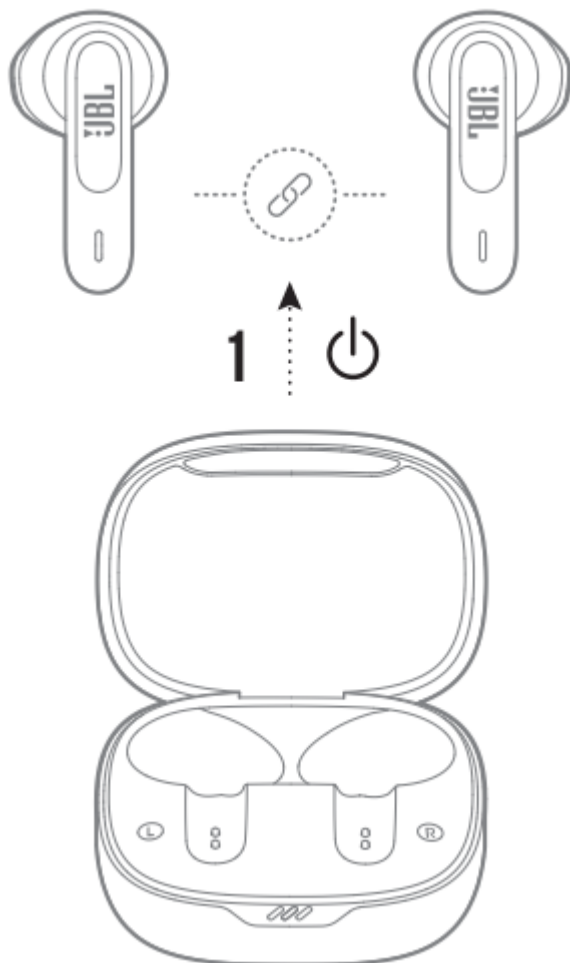

WHAT'S IN THE BOX

HOW TO WEAR

FIRST TIME USE

POWER ON & CONNECT

CHOOSE "JBL VIBE300TWS" TO CONNECT

DUAL CONNECT

Controls

1. Stereo Mode

Seamless automatic switch

2. Mono Mode

Power Off

- TAP × 1
- TAP × 2
- TAP × 3
- HOLD (2s)

Manual SETUP

Connect to a new Bluetooth device

- TAP × 1
- TAP × 2
- TAP × 3
- HOLD (5s)

RECONNECT LEFT & RIGHT