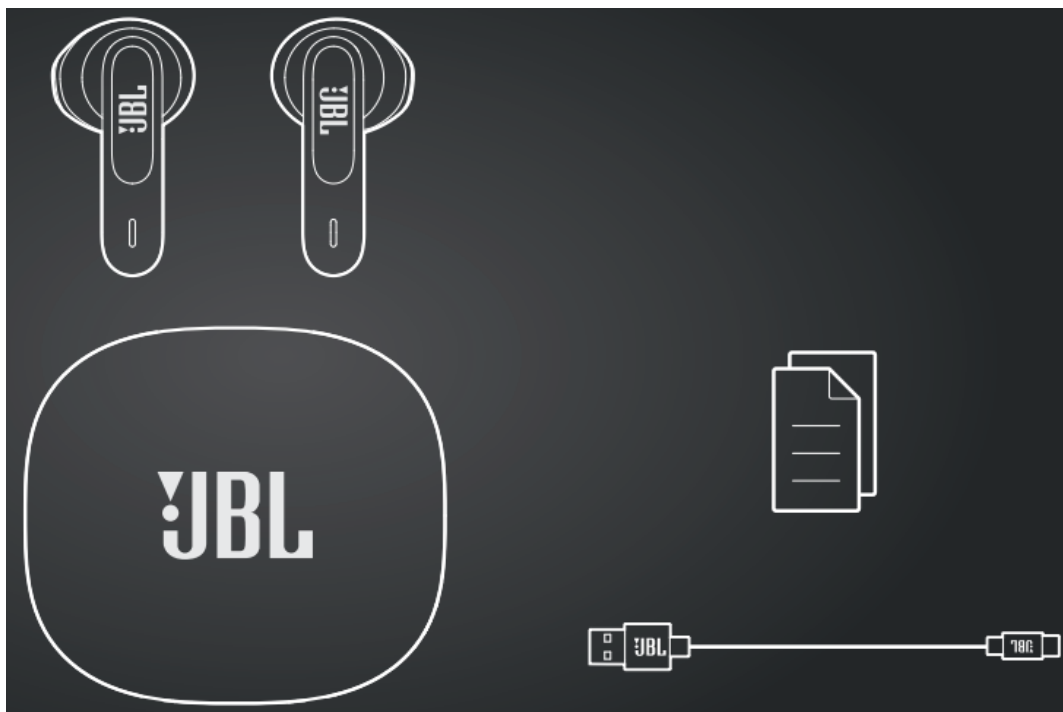

WHAT'S IN THE BOX

HOW TO WEAR

FIRST TIME USE

POWER ON & CONNECT

CHOOSE "JBL VIBE300TWS" TO CONNECT

DUAL CONNECT

Controls

1. Stereo Mode

Seamless automatic switch

2. Mono Mode

Power Off

- TAP × 1
- TAP × 2
- TAP × 3
- HOLD (2s)

Manual SETUP

Connect to a new Bluetooth device

- TAP × 1
- TAP × 2
- TAP × 3
- HOLD (5s)

RECONNECT LEFT & RIGHT

Comfortable fit with open-ear design

The ergonomic fit stays snug and secure to keep you comfortable and connected all day while the open-ear design enhances your ambient awareness of your surroundings.