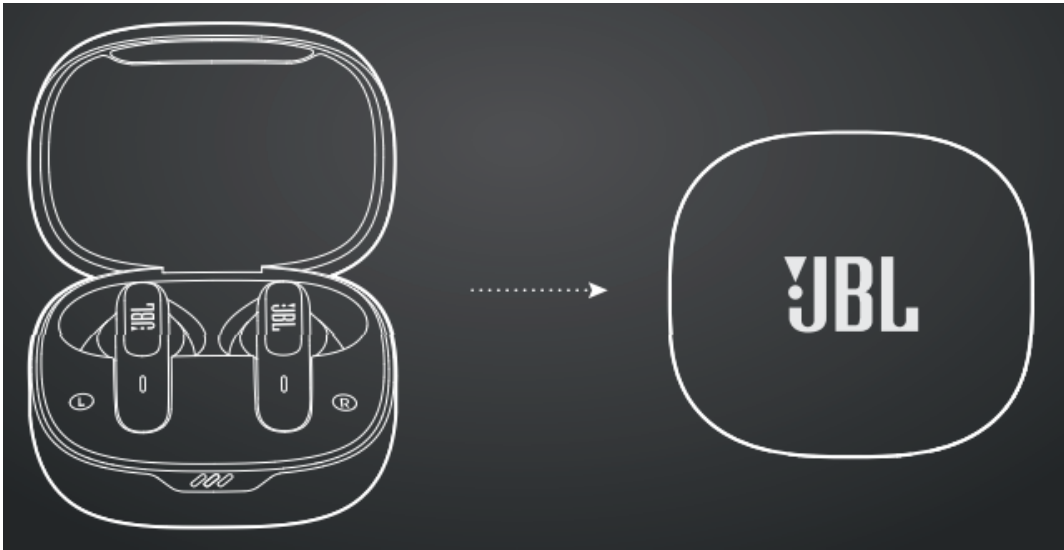

WHAT'S IN THE BOX

HOW TO WEAR

FIRST TIME USE

POWER ON & CONNECT

CHOOSE "JBL VIBE300TWS" TO CONNECT

DUAL CONNECT

Controls

1. Stereo Mode

Seamless automatic switch

2. Mono Mode

Power Off

- TAP × 1
- TAP × 2
- TAP × 3
- HOLD (2s)

Manual SETUP

Connect to a new Bluetooth device

- TAP × 1
- TAP × 2
- TAP × 3
- HOLD (5s)

RECONNECT LEFT & RIGHT

Comfortable fit with open-ear design

The ergonomic fit stays snug and secure to keep you comfortable and connected all day while the open-ear design enhances your ambient awareness of your surroundings.

Dual Connect

Easily shift between mono and stereo at any time in your left, right, or both earbuds while making calls, enjoying music, or talking with your voice assistant.

Action ready

The convenient, rain-resistant IPX2-certified design of the JBL Vibe 300TWS earbuds means you enjoy your music anytime—rain or shine.