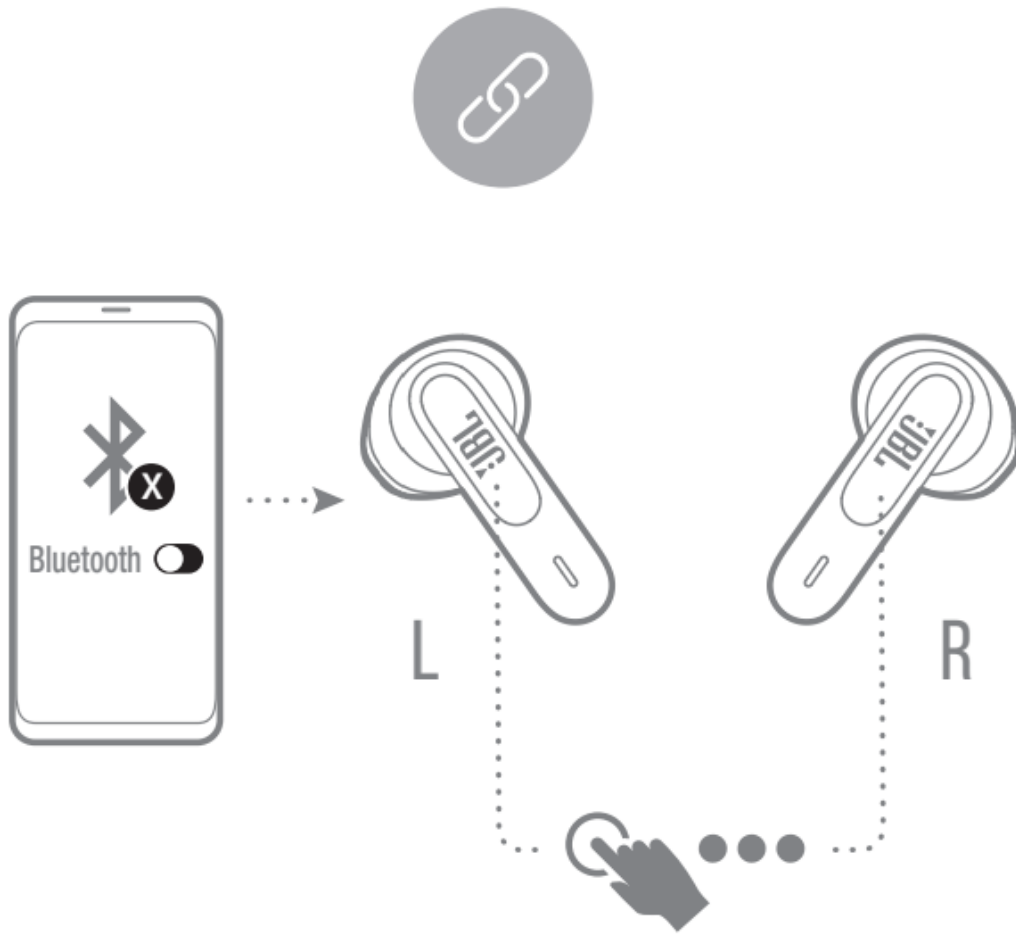

Seamless automatic switch

2. Mono Mode

Power Off

- TAP × 1
- TAP × 2
- TAP × 3
- HOLD (2s)

Manual SETUP

Connect to a new Bluetooth device

- TAP × 1
- TAP × 2
- TAP × 3
- HOLD (5s)

RECONNECT LEFT & RIGHT

FACTORY RESET

Charging

Led Behaviors

 (BLUE)		BT CONNECTING
 (BLUE)		BT CONNECTED
 (BLUE)		BT NOT CONNECTED
 (BLUE/ WHITE)		FACTORY RESET

Features and Benefits

JBL Deep Bass Sound

A hefty 12mm driver delivers JBL Deep Bass sound so you don't just hear the music, you feel it.

Comfortable fit with open-ear design

The ergonomic fit stays snug and secure to keep you comfortable and connected all day while the open-ear design enhances your ambient awareness of your surroundings.

Dual Connect

Easily shift between mono and stereo at any time in your left, right, or both earbuds while making calls, enjoying music, or talking with your voice assistant.

Action ready

The convenient, rain-resistant IPX2-certified design of the JBL Vibe 300TWS earbuds means you enjoy your music anytime—rain or shine.