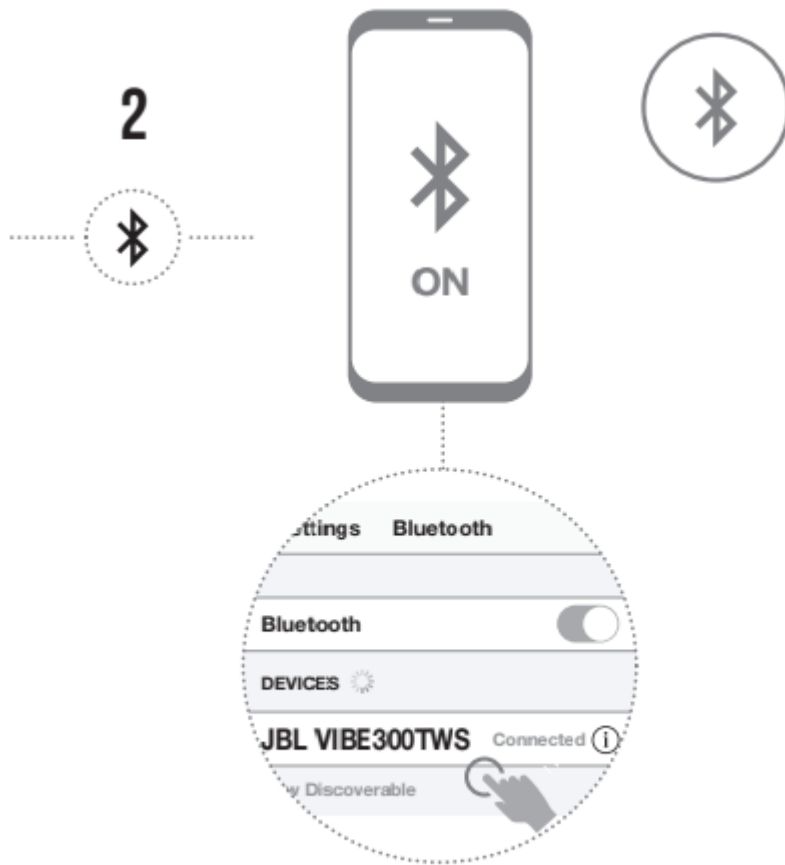

WHAT'S IN THE BOX

HOW TO WEAR

FIRST TIME USE

POWER ON & CONNECT

CHOOSE "JBL VIBE300TWS" TO CONNECT

DUAL CONNECT

Controls

1. Stereo Mode

Seamless automatic switch

2. Mono Mode

Power Off

- TAP × 1
- TAP × 2
- TAP × 3
- HOLD (2s)

Manual SETUP

Connect to a new Bluetooth device

- TAP × 1
- TAP × 2
- TAP × 3
- HOLD (5s)

RECONNECT LEFT & RIGHT

FACTORY RESET

Charging

Led Behaviors

 (BLUE)		BT CONNECTING
 (BLUE)		BT CONNECTED
 (BLUE)		BT NOT CONNECTED
 (BLUE/ WHITE)		FACTORY RESET

Features and Benefits

JBL Deep Bass Sound

A hefty 12mm driver delivers JBL Deep Bass sound so you don't just hear the music, you feel it.