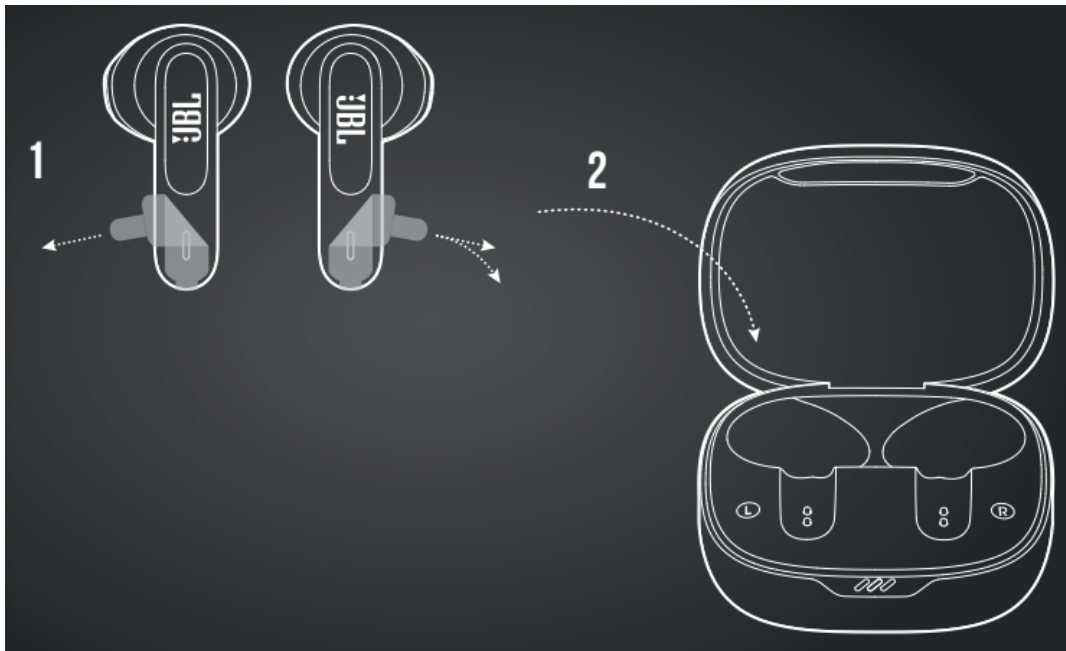

WHAT'S IN THE BOX

HOW TO WEAR

FIRST TIME USE

POWER ON & CONNECT

CHOOSE "JBL VIBE300TWS" TO CONNECT

DUAL CONNECT

Controls

1. Stereo Mode

Seamless automatic switch

2. Mono Mode

Power Off

- TAP × 1
- TAP × 2
- TAP × 3
- HOLD (2s)

Manual SETUP

Connect to a new Bluetooth device

- TAP × 1
- TAP × 2
- TAP × 3
- HOLD (5s)

RECONNECT LEFT & RIGHT

Comfortable fit with open-ear design

The ergonomic fit stays snug and secure to keep you comfortable and connected all day while the open-ear design enhances your ambient awareness of your surroundings.

Dual Connect

Easily shift between mono and stereo at any time in your left, right, or both earbuds while making calls, enjoying music, or talking with your voice assistant.

Action ready

The convenient, rain-resistant IPX2-certified design of the JBL Vibe 300TWS earbuds means you enjoy your music anytime—rain or shine.