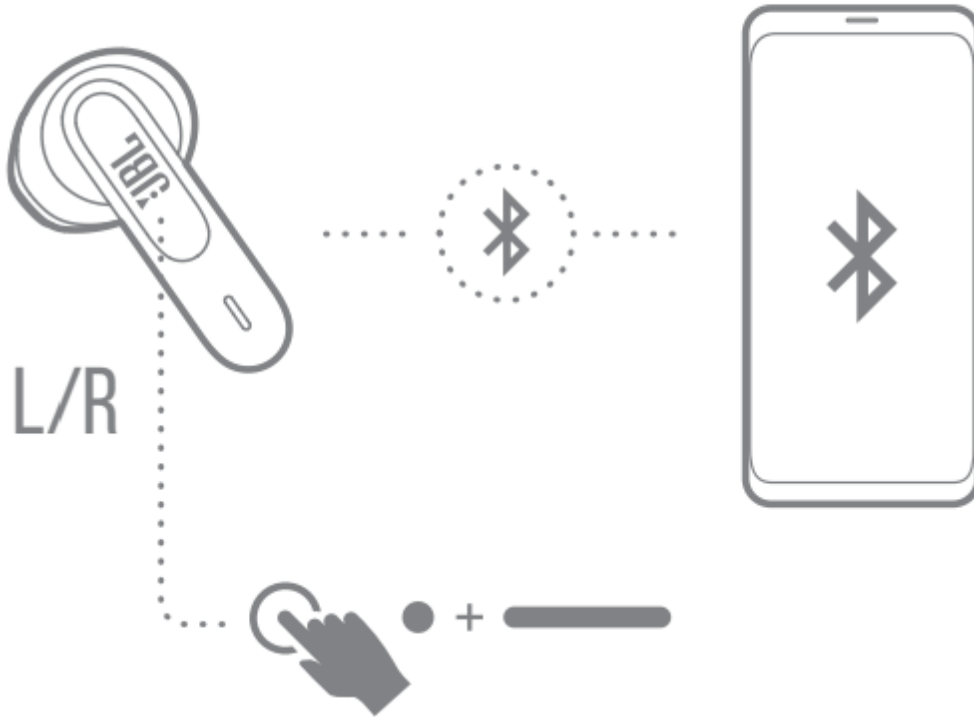

Seamless automatic switch

2. Mono Mode

Power Off

- TAP × 1
- TAP × 2
- TAP × 3
- HOLD (2s)

Manual SETUP

Connect to a new Bluetooth device

- TAP × 1
- TAP × 2
- TAP × 3
- HOLD (5s)

RECONNECT LEFT & RIGHT

FACTORY RESET

Charging

Led Behaviors

 (BLUE)		BT CONNECTING
 (BLUE)		BT CONNECTED
 (BLUE)		BT NOT CONNECTED
 (BLUE/ WHITE)		FACTORY RESET

Features and Benefits

JBL Deep Bass Sound

A hefty 12mm driver delivers JBL Deep Bass sound so you don't just hear the music, you feel it.

Comfortable fit with open-ear design

The ergonomic fit stays snug and secure to keep you comfortable and connected all day while the open-ear design enhances your ambient awareness of your surroundings.