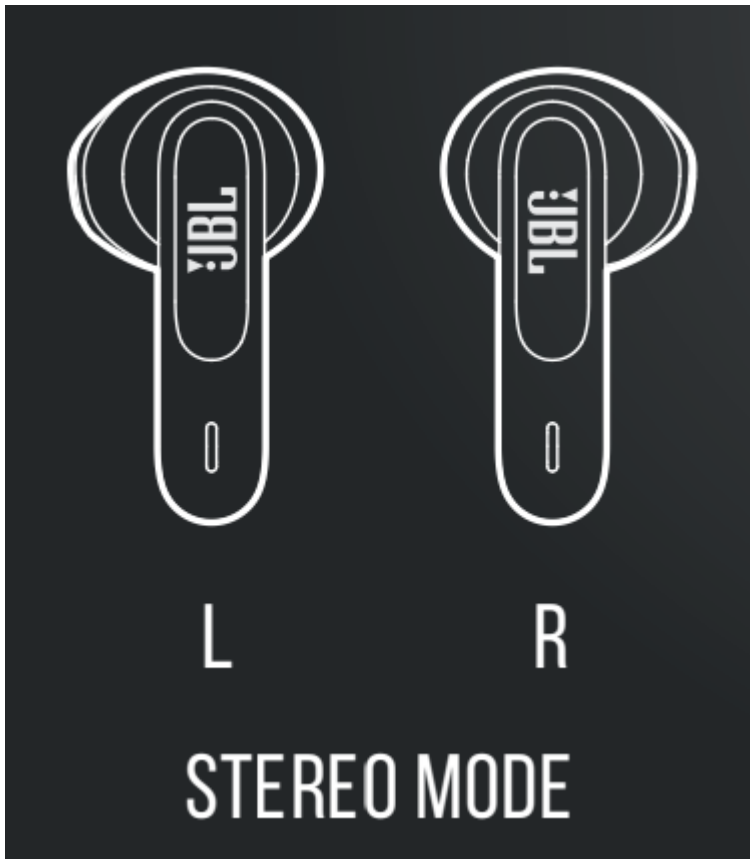

WHAT'S IN THE BOX

HOW TO WEAR

FIRST TIME USE

POWER ON & CONNECT

CHOOSE "JBL VIBE300TWS" TO CONNECT

DUAL CONNECT

Controls

1. Stereo Mode

Seamless automatic switch

2. Mono Mode

Power Off

- TAP × 1
- TAP × 2
- TAP × 3
- HOLD (2s)

Manual SETUP

Connect to a new Bluetooth device

- TAP × 1
- TAP × 2
- TAP × 3
- HOLD (5s)

RECONNECT LEFT & RIGHT

FACTORY RESET

Charging

Led Behaviors

 (BLUE)		BT CONNECTING
 (BLUE)		BT CONNECTED
 (BLUE)		BT NOT CONNECTED
 (BLUE/ WHITE)		FACTORY RESET

Features and Benefits

JBL Deep Bass Sound

A hefty 12mm driver delivers JBL Deep Bass sound so you don't just hear the music, you feel it.