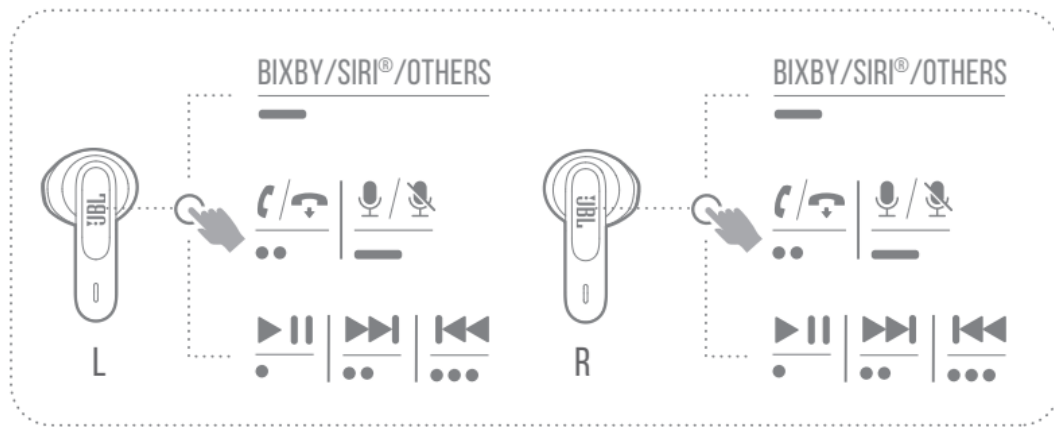

WHAT'S IN THE BOX

HOW TO WEAR

FIRST TIME USE

POWER ON & CONNECT

CHOOSE "JBL VIBE300TWS" TO CONNECT

DUAL CONNECT

Controls

1. Stereo Mode

Seamless automatic switch

2. Mono Mode

Power Off

- TAP × 1
- TAP × 2
- TAP × 3
- HOLD (2s)

Manual SETUP

Connect to a new Bluetooth device

- TAP × 1
- TAP × 2
- TAP × 3
- HOLD (5s)

RECONNECT LEFT & RIGHT

Dual Connect

Easily shift between mono and stereo at any time in your left, right, or both earbuds while making calls, enjoying music, or talking with your voice assistant.

Action ready

The convenient, rain-resistant IPX2-certified design of the JBL Vibe 300TWS earbuds means you enjoy your music anytime—rain or shine.