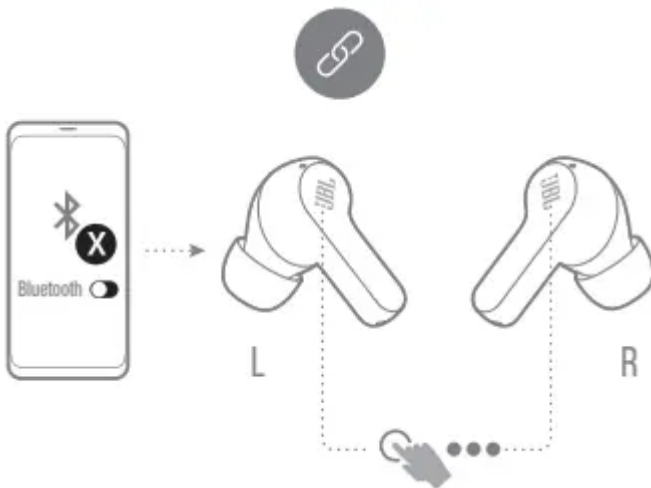

User manual Headphone

How to wear

1. Try different sizes of eartips for best fit and seal.

- 2.

First Time Use

Power on & Connect

Dual Connect

Button Command

- TAP × 1
- TAP × 2
- TAP × 3
- HOLD (2s)

1. STEREO MODE

2. MONO MODE

Power off

Manual Controls

•	TAP × 1
••	TAP × 2
•••	TAP × 3
—	HOLD (5s)

Connect to a new Bluetooth device

RECONNECT LEFT & RIGHT

Factory reset

Charging

Led behaviors

Tech Spec

Model: WAVE200TWS

Driver size: 8 mm/ 0.315" Dynamic Driver

Power supply: 5 V 1 A

Weight: 47.5 g/ 0.105 lbs