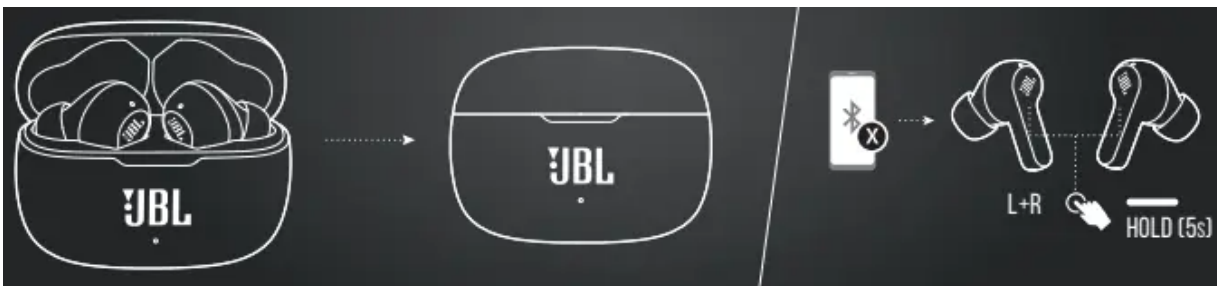

- TAP × 1
- TAP × 2
- TAP × 3
- HOLD (2s)

1. STEREO MODE

2. MONO MODE

Power off

Manual Controls

•	TAP × 1
••	TAP × 2
•••	TAP × 3
—	HOLD (5s)

Connect to a new Bluetooth device

RECONNECT LEFT & RIGHT

Factory reset

Charging

Led behaviors

Tech Spec

Model: WAVE200TWS

Driver size: 8 mm/ 0.315" Dynamic Driver

Power supply: 5 V 1 A

Weight: 47.5 g/ 0.105 lbs