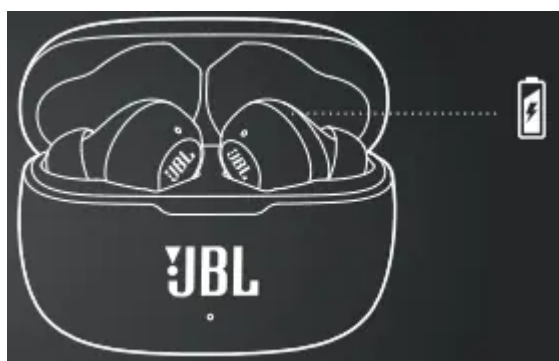

- TAP × 1
- TAP × 2
- TAP × 3
- HOLD (2s)

1. STEREO MODE

2. MONO MODE

Power off

Manual Controls

•	TAP × 1
••	TAP × 2
•••	TAP × 3
—	HOLD (5s)

Connect to a new Bluetooth device

RECONNECT LEFT & RIGHT

Factory reset

Charging

Led behaviors

Tech Spec

Model: WAVE200TWS

Driver size: 8 mm/ 0.315" Dynamic Driver

Power supply: 5 V 1 A

Weight: 47.5 g/ 0.105 lbs