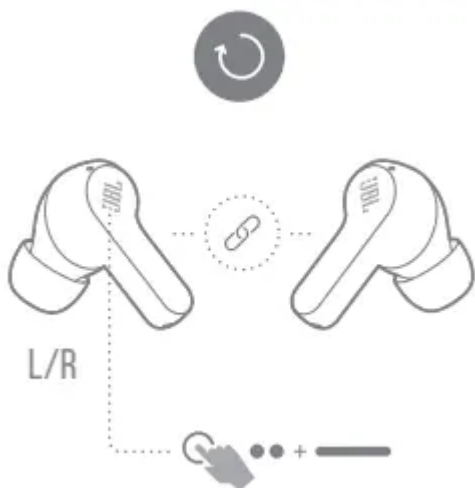

User manual Headphone

How to wear

1. Try different sizes of eartips for best fit and seal.

- 2.

First Time Use

Power on & Connect

Dual Connect

Button Command

- TAP × 1
- TAP × 2
- TAP × 3
- HOLD (2s)

1. STEREO MODE

2. MONO MODE

Power off

Manual Controls

•	TAP × 1
••	TAP × 2
•••	TAP × 3
—	HOLD (5s)

Connect to a new Bluetooth device

RECONNECT LEFT & RIGHT

Factory reset

Charging

Led behaviors

Tech Spec

Model: WAVE200TWS

Driver size: 8 mm/ 0.315" Dynamic Driver

Power supply: 5 V 1 A

Weight: 47.5 g/ 0.105 lbs