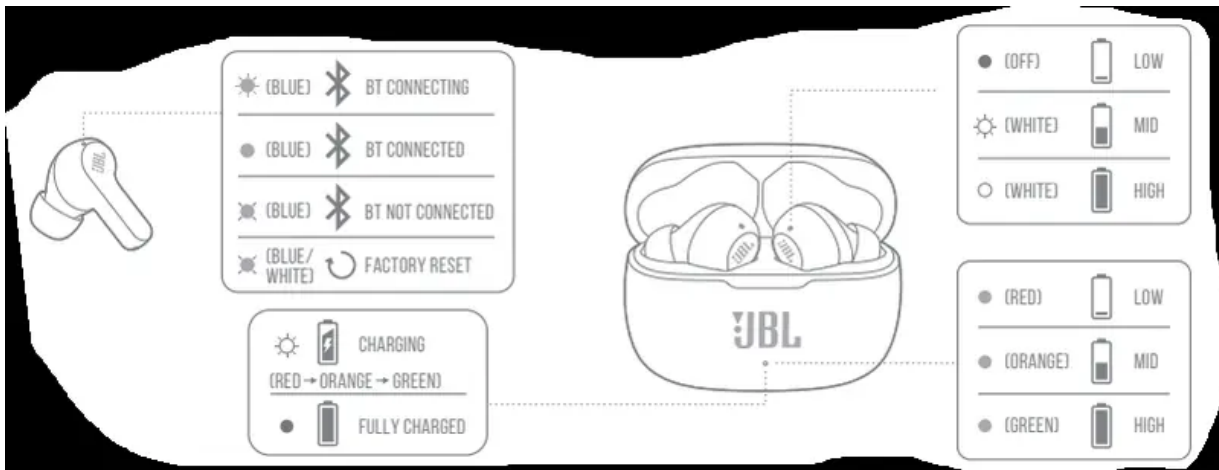

Led behaviors

Tech Spec

Model: WAVE200TWS

Driver size: 8 mm/ 0.315" Dynamic Driver

Power supply: 5 V 1 A

Weight: 47.5 g/ 0.105 lbs

Headset battery type: Lithium-ion Battery (48 mAh/ 3.7 V)

Charging case battery type: Lithium-ion Battery(500 mAh/ 3.7 V)

Charging time: 2 hrs from empty

Music playtime with BT on: up to 5 hrs

Frequency response: 20 Hz – 20 kHz

Impedance: 16 ohm

Sensitivity: 108dB SPL@1 kHz

Maximum SPL: 93 dB

Microphone sensitivity: -38 dBV/Pa @1 kHz

Bluetooth version: 5.0

Bluetooth profile version: A2DP V1.3, AVRCP V1.6, HFP V1.7

Bluetooth transmitter frequency range: 2.400 GHz - 2.4835 GHz

Bluetooth transmitter power: 12 dBm

Bluetooth transmitter modulation: GFSK, $\pi/4$ QPSK, 8DPSK

Maximum operation temperature: 45°C