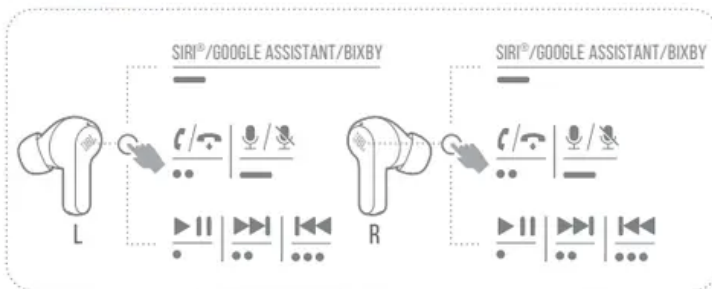

User manual Headphone

How to wear

1. Try different sizes of eartips for best fit and seal.

- 2.

First Time Use

Power on & Connect

Dual Connect

Button Command

- TAP × 1
- TAP × 2
- TAP × 3
- HOLD (2s)

1. STEREO MODE

2. MONO MODE

Power off

Manual Controls

•	TAP × 1
••	TAP × 2
•••	TAP × 3
—	HOLD (5s)

Connect to a new Bluetooth device

RECONNECT LEFT & RIGHT

Calls and voice assistant with touch control

Just a touch of the earbud is what you need to control calls, sound, your device's voice assistant and stay in touch with your world.

Comfort-fit

Ergonomically shaped, the JBL Wave 200TWS fit gently and comfortably in your ears thanks to their in-ear stick form, for hours of listening pleasure. They come with 3 sizes of ear tips to ensure a perfect seal for extra comfort and sound clarity.