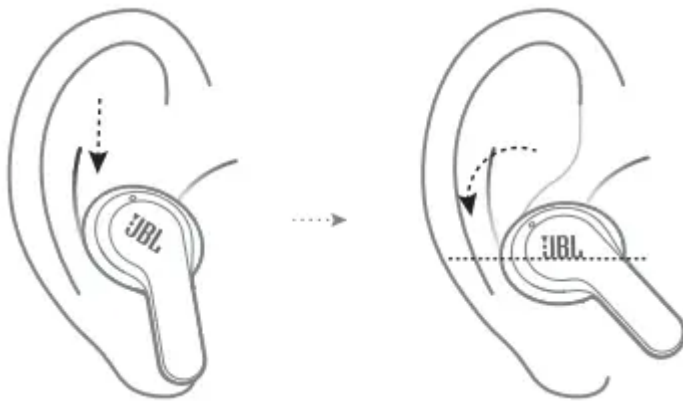

User manual Headphone

How to wear

1. Try different sizes of eartips for best fit and seal.

- 2.

First Time Use

Power on & Connect

Dual Connect

Button Command

- TAP × 1
- TAP × 2
- TAP × 3
- HOLD (2s)

1. STEREO MODE

2. MONO MODE

Power off

Manual Controls

•	TAP × 1
••	TAP × 2
•••	TAP × 3
—	HOLD (5s)

Connect to a new Bluetooth device

RECONNECT LEFT & RIGHT

Factory reset

Charging

Led behaviors

Tech Spec

Model: WAVE200TWS

Driver size: 8 mm/ 0.315" Dynamic Driver

Power supply: 5 V 1 A

Weight: 47.5 g/ 0.105 lbs