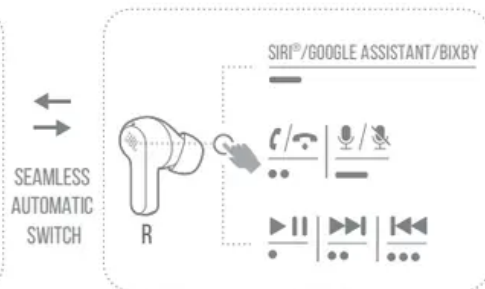

User manual Headphone

How to wear

1. Try different sizes of eartips for best fit and seal.

- 2.

First Time Use

Power on & Connect

Dual Connect

Button Command

- TAP × 1
- TAP × 2
- TAP × 3
- HOLD (2s)

1. STEREO MODE

2. MONO MODE

Power off

Manual Controls

•	TAP × 1
••	TAP × 2
•••	TAP × 3
—	HOLD (5s)

Connect to a new Bluetooth device

RECONNECT LEFT & RIGHT