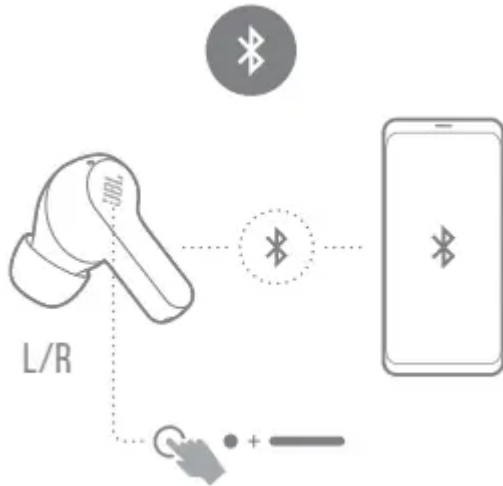

User manual Headphone

How to wear

1. Try different sizes of eartips for best fit and seal.

- 2.

First Time Use

Power on & Connect

Dual Connect

Button Command

- TAP × 1
- TAP × 2
- TAP × 3
- HOLD (2s)

1. STEREO MODE

2. MONO MODE

Power off

Manual Controls

•	TAP × 1
••	TAP × 2
•••	TAP × 3
—	HOLD (5s)

Connect to a new Bluetooth device

RECONNECT LEFT & RIGHT

Factory reset

Charging

Led behaviors

Tech Spec

Model: WAVE200TWS

Driver size: 8 mm/ 0.315" Dynamic Driver

Power supply: 5 V 1 A

Weight: 47.5 g/ 0.105 lbs