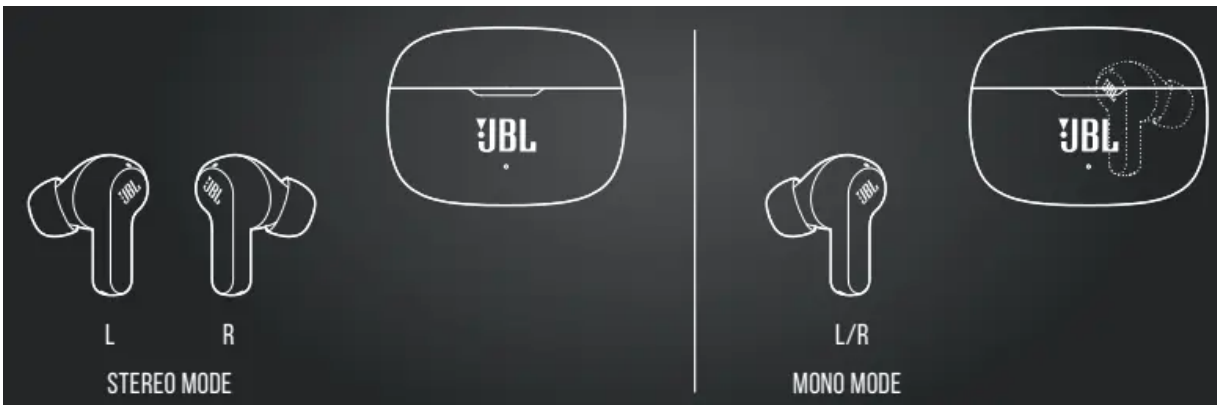

User manual Headphone

How to wear

1. Try different sizes of eartips for best fit and seal.

- 2.

First Time Use

Power on & Connect

Dual Connect

Button Command

- TAP × 1
- TAP × 2
- TAP × 3
- HOLD (2s)

1. STEREO MODE

2. MONO MODE

Power off

Manual Controls

•	TAP × 1
••	TAP × 2
•••	TAP × 3
—	HOLD (5s)

Connect to a new Bluetooth device

RECONNECT LEFT & RIGHT

Factory reset

Charging

Led behaviors

Tech Spec

Model: WAVE200TWS

Driver size: 8 mm/ 0.315" Dynamic Driver

Power supply: 5 V 1 A

Weight: 47.5 g/ 0.105 lbs

Calls and voice assistant with touch control

Just a touch of the earbud is what you need to control calls, sound, your device's voice assistant and stay in touch with your world.

Comfort-fit

Ergonomically shaped, the JBL Wave 200TWS fit gently and comfortably in your ears thanks to their in-ear stick form, for hours of listening pleasure. They come with 3 sizes of ear tips to ensure a perfect seal for extra comfort and sound clarity.