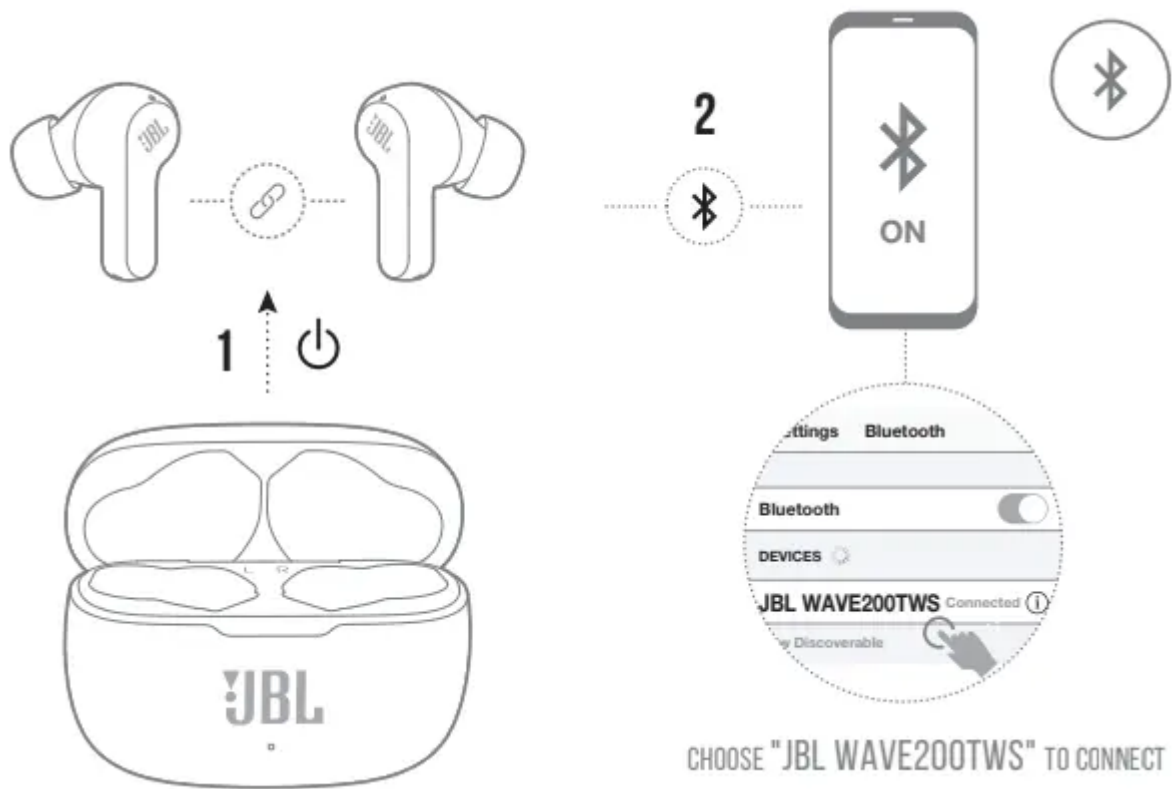

User manual Headphone

How to wear

1. Try different sizes of eartips for best fit and seal.

- 2.

First Time Use

Power on & Connect

Dual Connect

Button Command

- TAP × 1
- TAP × 2
- TAP × 3
- HOLD (2s)

1. STEREO MODE

2. MONO MODE

Power off

Manual Controls

•	TAP × 1
••	TAP × 2
•••	TAP × 3
—	HOLD (5s)

Connect to a new Bluetooth device

RECONNECT LEFT & RIGHT

Factory reset

Charging

Led behaviors

Tech Spec

Model: WAVE200TWS

Driver size: 8 mm/ 0.315" Dynamic Driver

Power supply: 5 V 1 A

Weight: 47.5 g/ 0.105 lbs