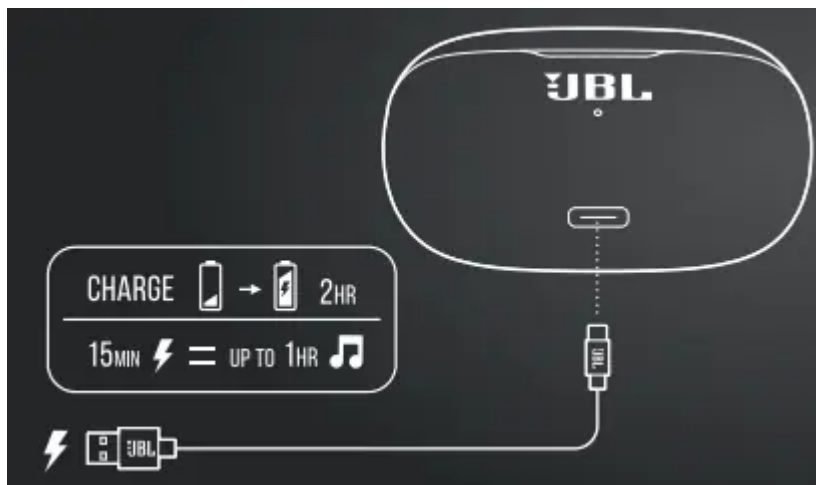

- TAP × 1
- TAP × 2
- TAP × 3
- HOLD (2s)

1. STEREO MODE

2. MONO MODE

Power off

Manual Controls

•	TAP × 1
••	TAP × 2
•••	TAP × 3
—	HOLD (5s)

Connect to a new Bluetooth device

RECONNECT LEFT & RIGHT

Factory reset

Charging

Led behaviors

Tech Spec

Model: WAVE200TWS

Driver size: 8 mm/ 0.315" Dynamic Driver

Power supply: 5 V 1 A

Weight: 47.5 g/ 0.105 lbs