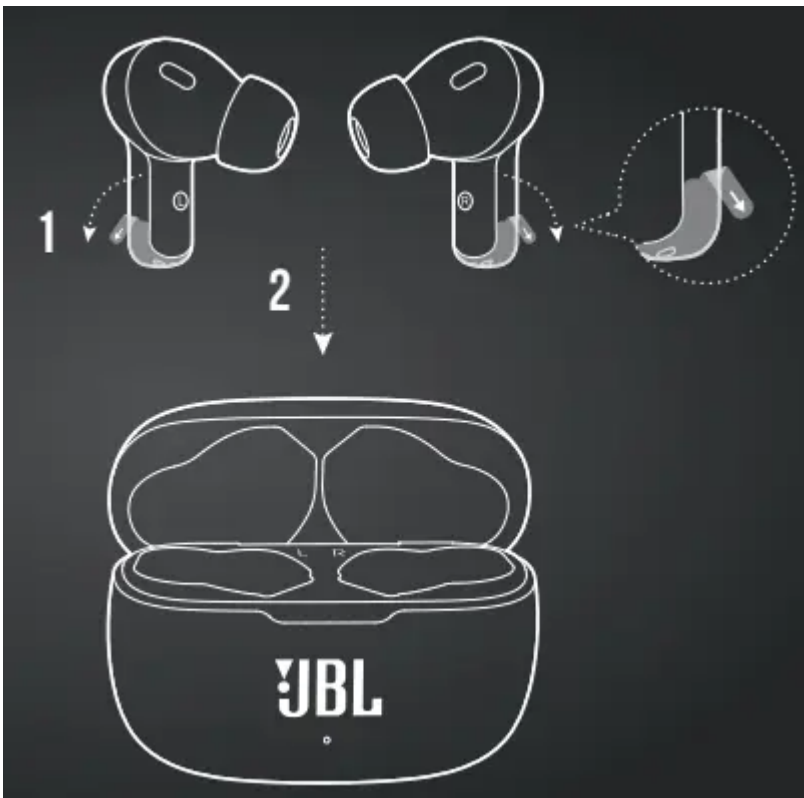

User manual Headphone

How to wear

1. Try different sizes of eartips for best fit and seal.

- 2.

First Time Use

Power on & Connect

Dual Connect

Button Command

- TAP × 1
- TAP × 2
- TAP × 3
- HOLD (2s)

1. STEREO MODE

2. MONO MODE

Power off

Manual Controls

•	TAP × 1
••	TAP × 2
•••	TAP × 3
—	HOLD (5s)

Connect to a new Bluetooth device

RECONNECT LEFT & RIGHT

Factory reset

Charging

Led behaviors

Tech Spec

Model: WAVE200TWS

Driver size: 8 mm/ 0.315" Dynamic Driver

Power supply: 5 V 1 A

Weight: 47.5 g/ 0.105 lbs