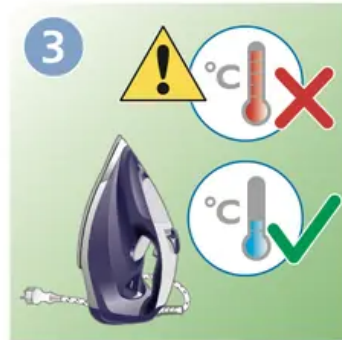

6

CALC
CLEAN

3
months

Warning