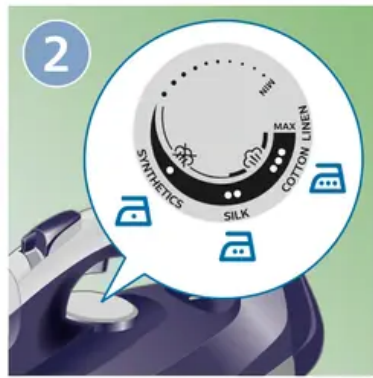

1

2

	MAX LINEN	
	COTTON	
	SILK	ECO
	SYNTHETICS	

Preparing for use

Smoke can be visible during the first use, and it is normal. This ceases after a short while.

Specific types only

6

CALC
CLEAN