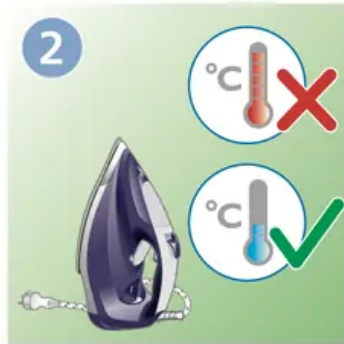

1

2

	MAX LINEN	
	COTTON	
	SILK	ECO
	SYNTHETICS	

Preparing for use

Smoke can be visible during the first use, and it is normal. This ceases after a short while.

Specific types only

6

CALC
CLEAN