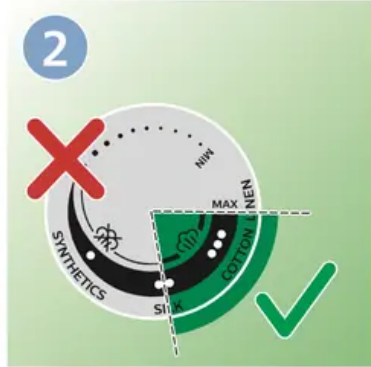

1

2

	MAX LINEN	
	COTTON	
	SILK	ECO
	SYNTHETICS	

Preparing for use

Smoke can be visible during the first use, and it is normal. This ceases after a short while.

Specific types only

6

CALC
CLEAN