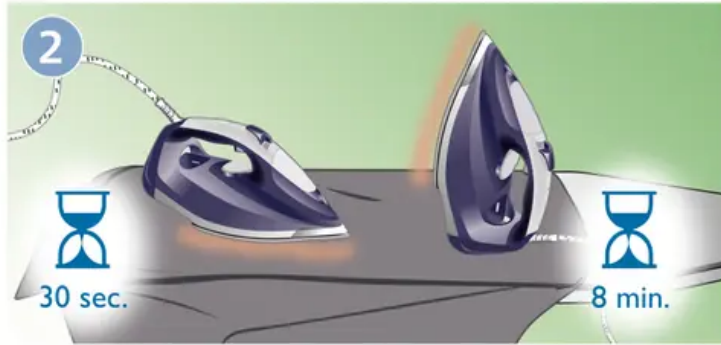

1

2

	MAX LINEN	
	COTTON	
	SILK	ECO
	SYNTHETICS	

Preparing for use

Smoke can be visible during the first use, and it is normal. This ceases after a short while.

Specific types only

6

CALC
CLEAN