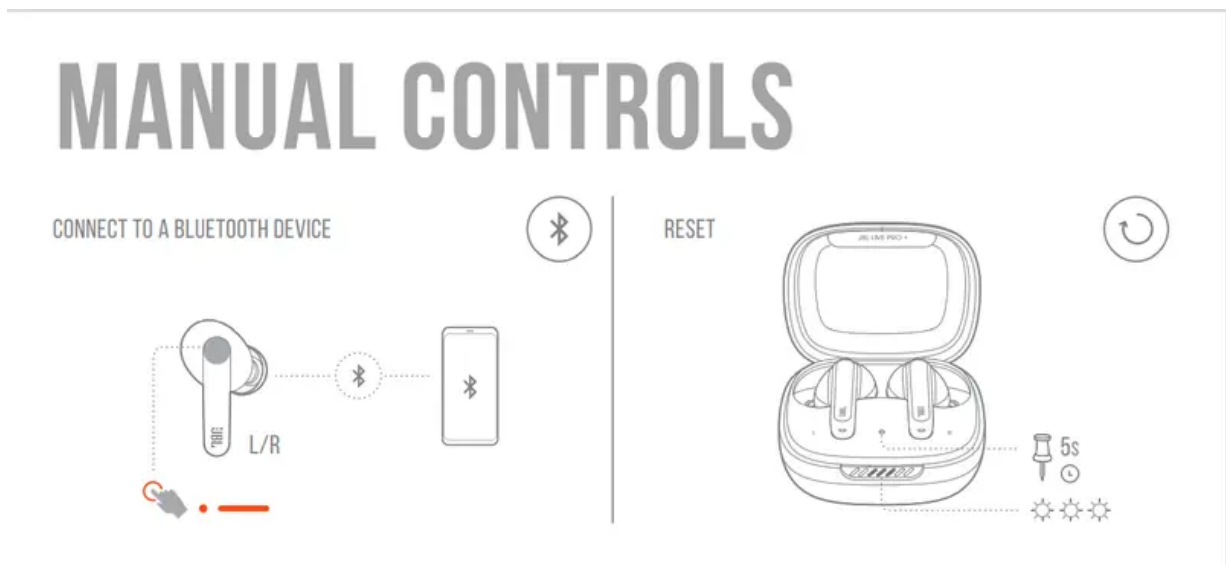

FIRST TIME USE

POWER & ON CONNECT

DUAL CONNECT + SYNC

POWER OFF

MANUAL CONTROLS

DO MORE WITH THE APP

HANDS-FREE VOICE CONTROL

HANDS-FREE VOICE CONTROL