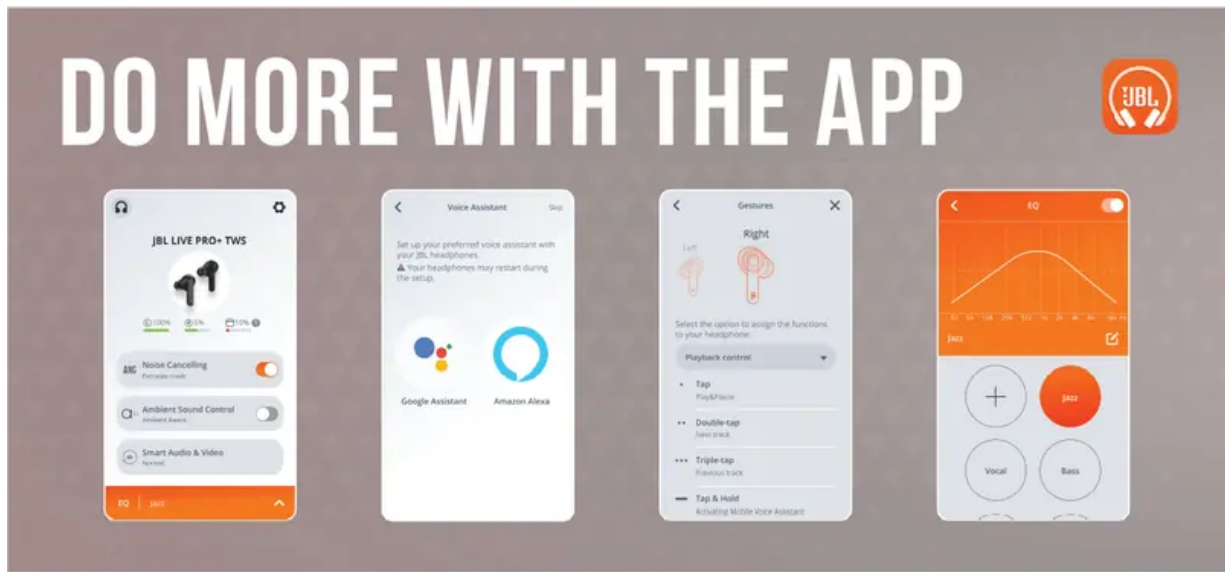

FIRST TIME USE

POWER & ON CONNECT

DUAL CONNECT + SYNC

POWER OFF

MANUAL CONTROLS

DO MORE WITH THE APP

HANDS-FREE VOICE CONTROL

HANDS-FREE VOICE CONTROL

GET MORE DONE ON THE GO. SAY "OK GOOGLE" TO GET STARTED.

- "Play my Workout playlist"
- "Turn up the volume"
- "Send a message"
- "What's my schedule today?"
- "Set an alarm for 7 AM"

HANDS-FREE VOICE CONTROL