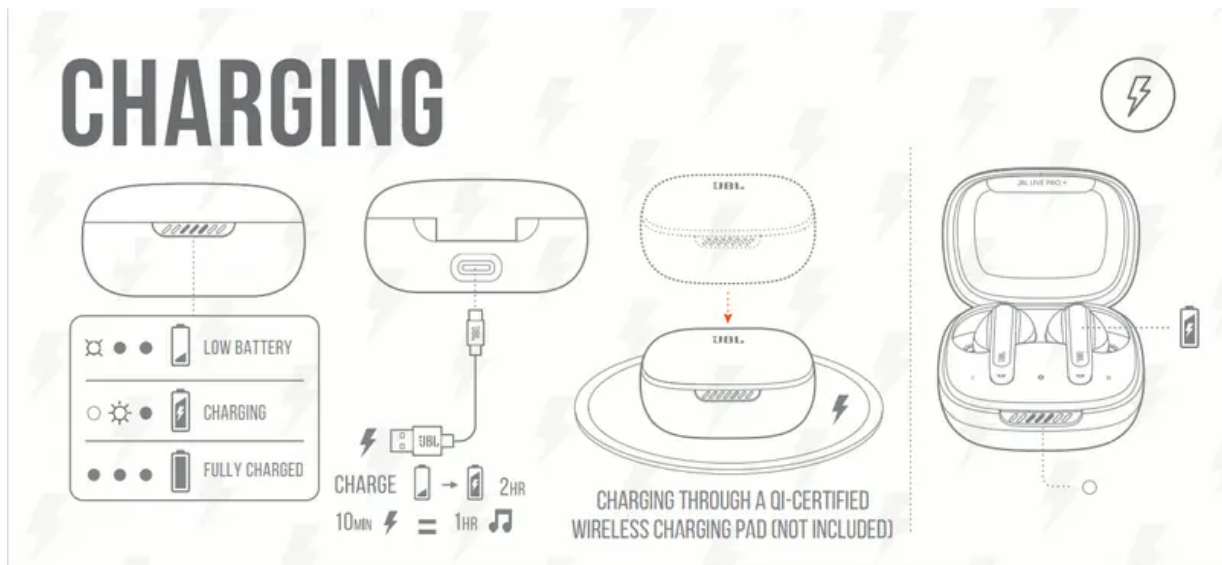

HANDS-FREE VOICE CONTROL

HANDS-FREE VOICE CONTROL

CHARGING