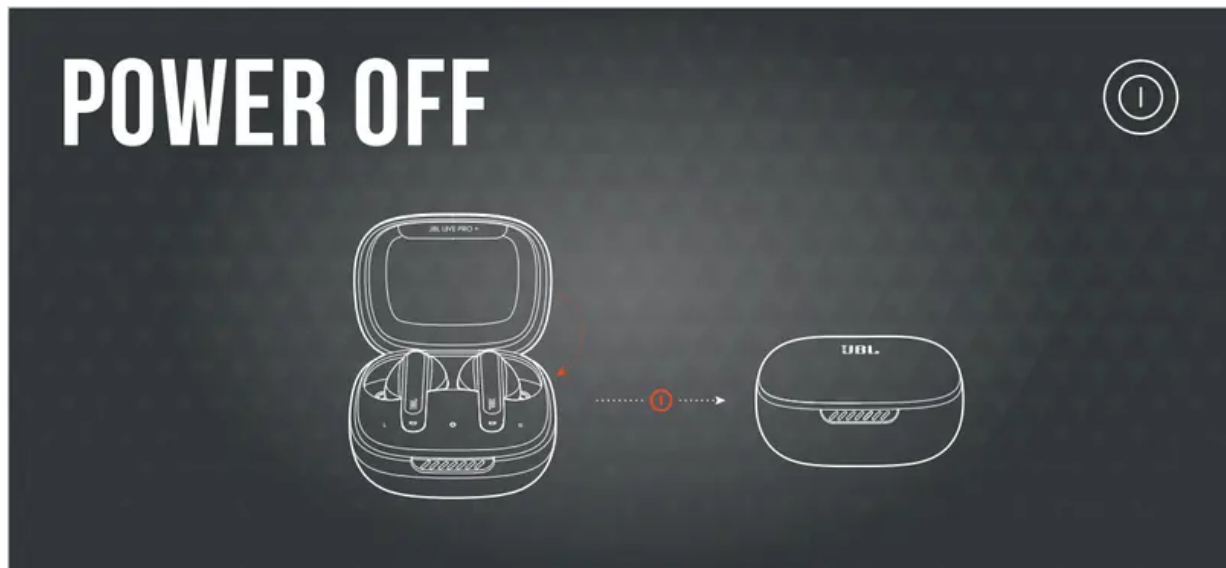

FIRST TIME USE

POWER & ON CONNECT

DUAL CONNECT + SYNC

POWER OFF

MANUAL CONTROLS

DO MORE WITH THE APP

HANDS-FREE VOICE CONTROL

HANDS-FREE VOICE CONTROL