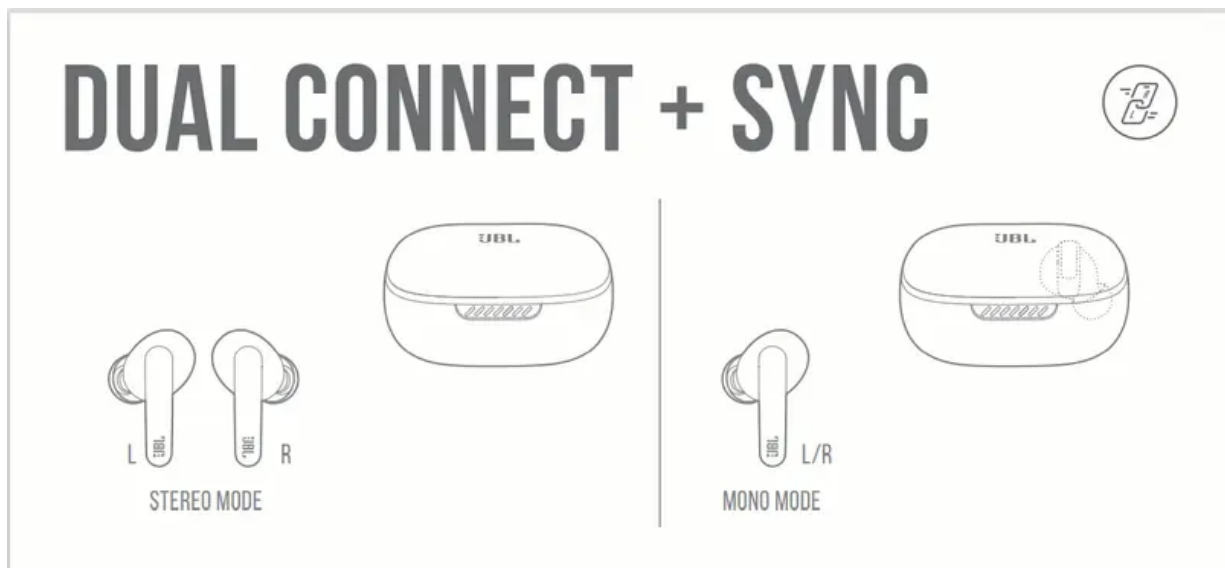

Quick Start Guide Headphone

WHAT'S IN THE BOX

- 1 x 5 sizes of ear tips
- 1 x Type-C USB charging cable
- 1 x Charging case
- 1 x Warranty / Warning (W / !)
- 1 x QSG / Safety Sheet (S / i)

APP

HOW TO WEAR

FIRST TIME USE

POWER & ON CONNECT

DUAL CONNECT + SYNC

POWER OFF

MANUAL CONTROLS

DO MORE WITH THE APP

HANDS-FREE VOICE CONTROL

HANDS-FREE VOICE CONTROL