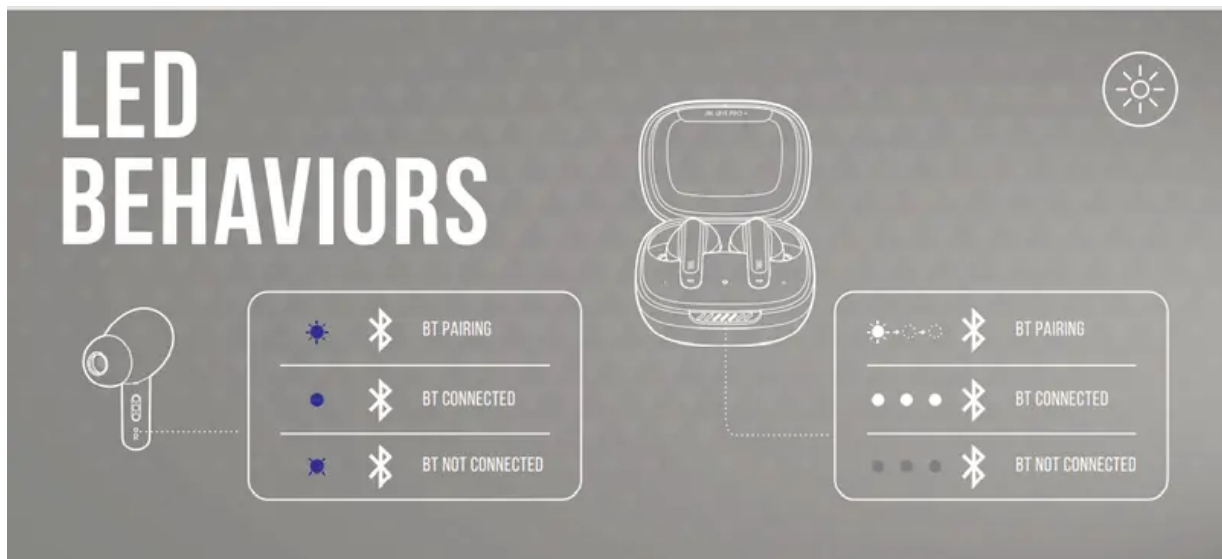

LED BEHAVIORS

TECH SPEC

TECH SPEC		TECH SPEC	
Model:	LIVE PRO+ TWS	Impedance:	16 ohm
Driver size:	11 mm/0.43" Dynamic Driver	Sensitivity:	102 dB SPL@1kHz/1mW
Power supply:	5V --- 1 A	Maximum SPL:	91 dB
Earpiece:	5 g per pc (10 g combined) / 0.01 lbs per pc (0.02 lbs combined)	Microphone sensitivity:	-38 dBV@1kHz/Pa
Charging case:	49.5 g/0.11 lbs	Bluetooth version:	5.0
Headset battery type:	Lithium-ion polymer (3.7 V, 55 mAh)	Bluetooth profile version:	A2DP V1.3, AVRCP V1.6, HFP V1.7
Charging case battery type:	Lithium-ion polymer (3.7 V, 500 mAh)	Bluetooth transmitter frequency range:	2400 – 2483.5 MHz
Charging time:	2 hrs from empty	Bluetooth transmitter power:	<13 dBm (EIRP)
Wireless charging time:	3 hrs from empty	Bluetooth transmitter modulation:	GFSK, $\pi/4$ DQPSK, 8DPSK
Music playtime with BT on and ANC on:	up to 6 hrs	Maximum operation temperature:	45°C
Music playtime with BT on and ANC off:	up to 7 hrs		
Frequency response:	20 Hz – 20 kHz		

Technical specifications:

- Driver size: 11mm/0.43" Dynamic Driver
- Power supply: 5V 1A
- Earpiece: 5g per pc (10g combined) / 0.01 lbs per pc (0.02 lbs combined)
- Charging case: 49.5g/0.11 lbs
- Headset battery type: Lithium-ion polymer (3.7V, 55mAh)
- Charging case battery type: Lithium-ion polymer (3.7V, 500mAh)
- Charging time: 2 hrs from empty
- Wireless Charging time: 3 hrs from empty