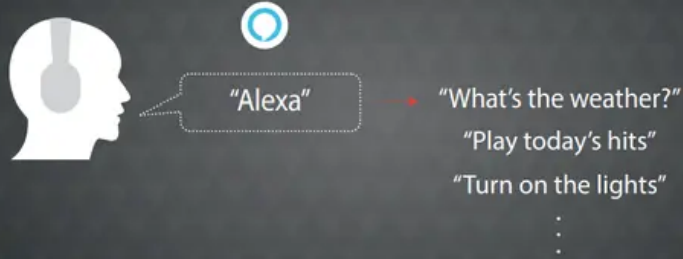

HANDS-FREE VOICE CONTROL

HANDS-FREE VOICE CONTROL