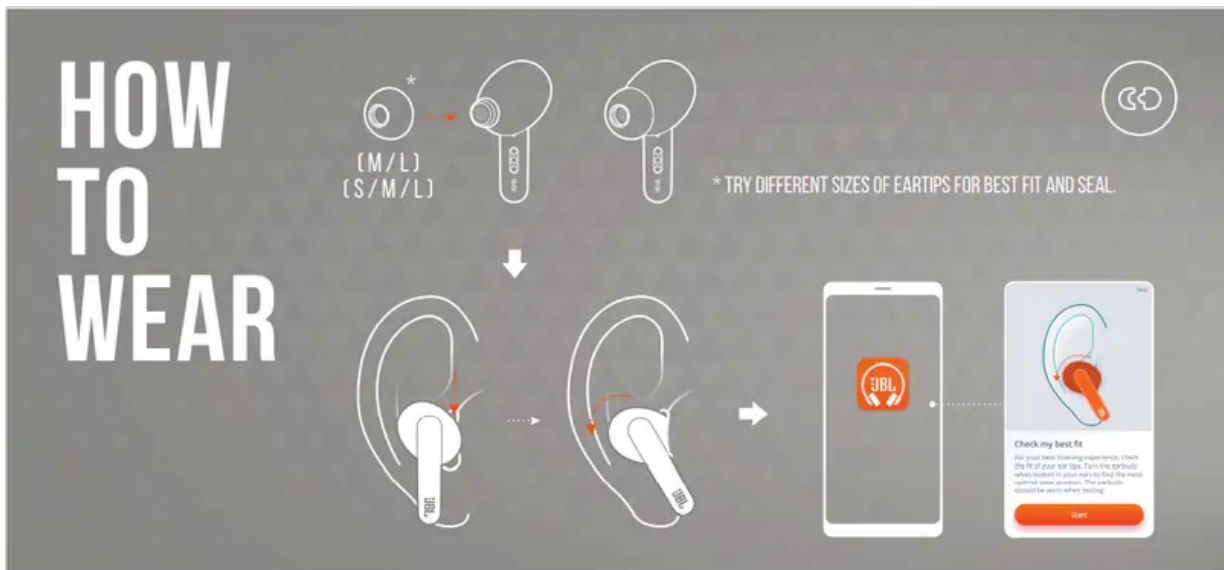

Quick Start Guide Headphone

WHAT'S IN THE BOX

- 1 x 5 sizes of ear tips
- 1 x Type-C USB charging cable
- 1 x Charging case
- 1 x Warranty / Warning (W / !)
- 1 x QSG / Safety Sheet (S / i)

APP

HOW TO WEAR