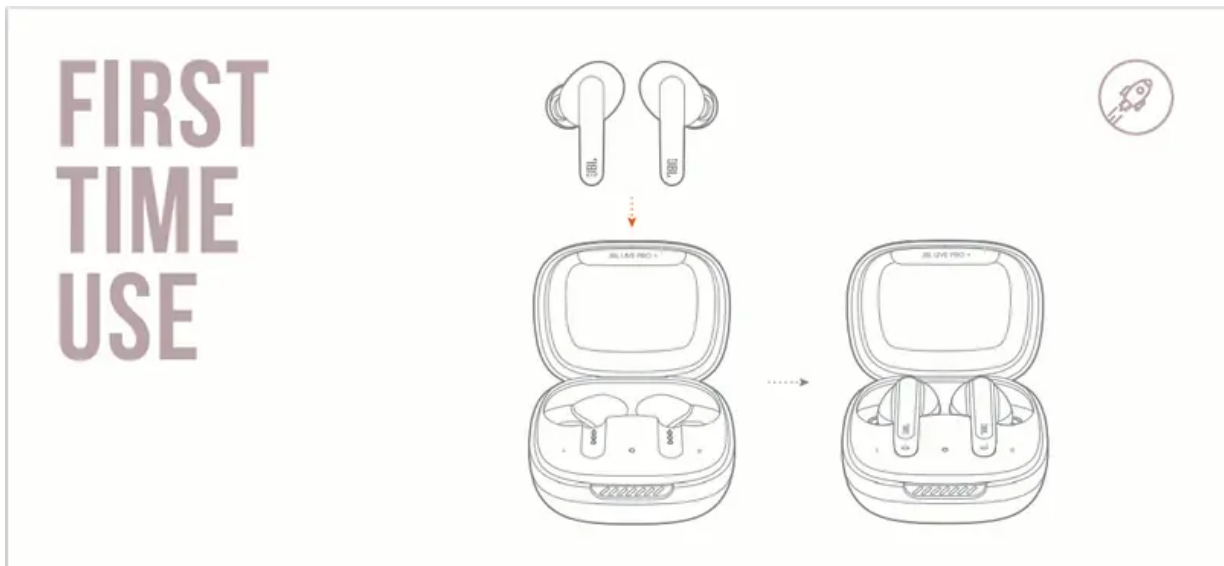

FIRST TIME USE