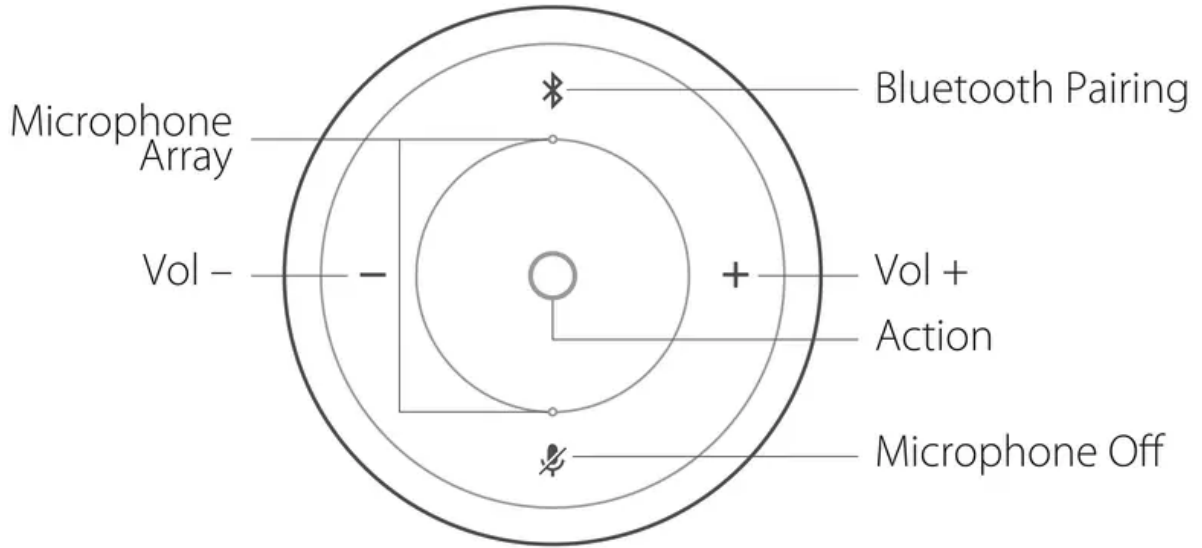

PRODUCT TOUR

Top

Front

Back

Adapter and USB cable

GET TO KNOW ALLURE PORTABLE

Power on/off

Press to power on/off the Allure Portable

Microphone off

Press to turn off the microphones

Action

Long press to wake up Allure Portable

Press to turn off the alarm and timer

Volume

Press to adjust the volume

Bluetooth

Press to pair Bluetooth

Light ring

The color of the light ring indicates what Allure Portable is doing. When it is blue, Allure Portable is ready for your requests.

GET TO START WITH ALLURE PORTABLE

Talking to Allure Portable