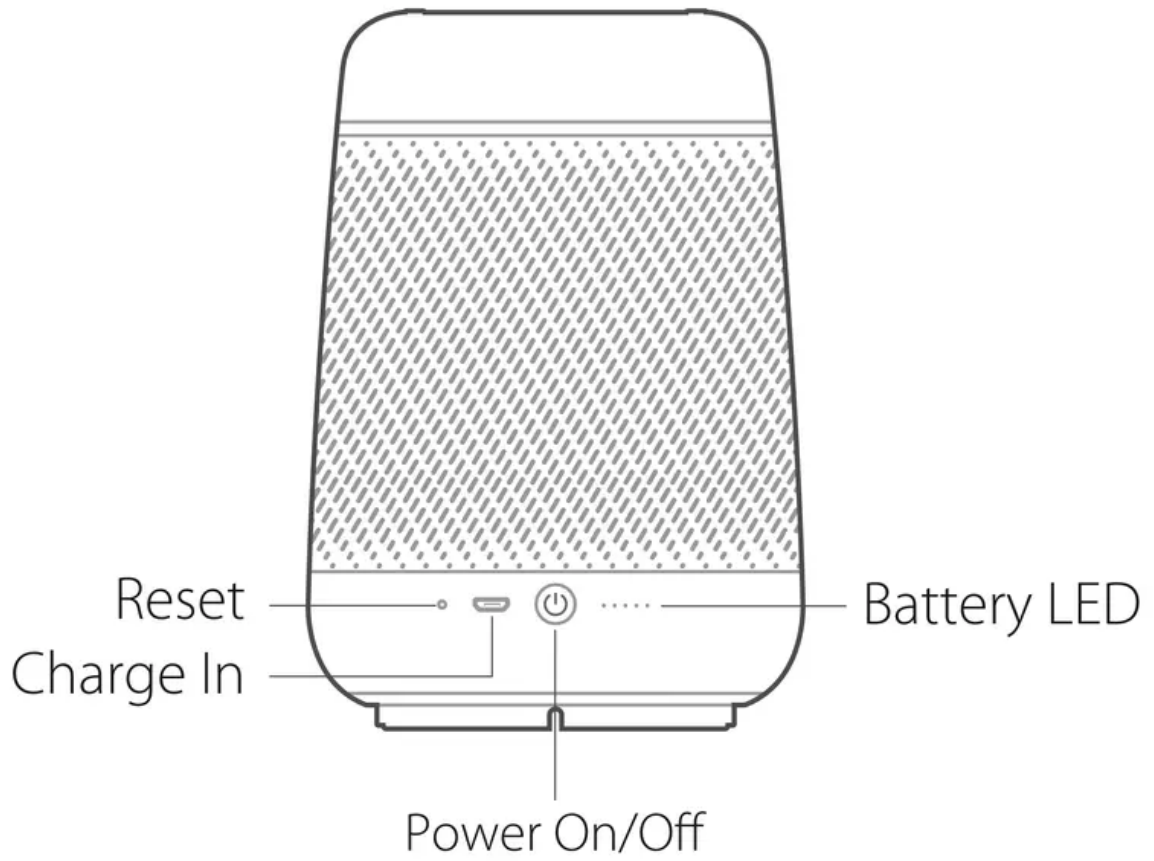

Back

Adapter and USB cable