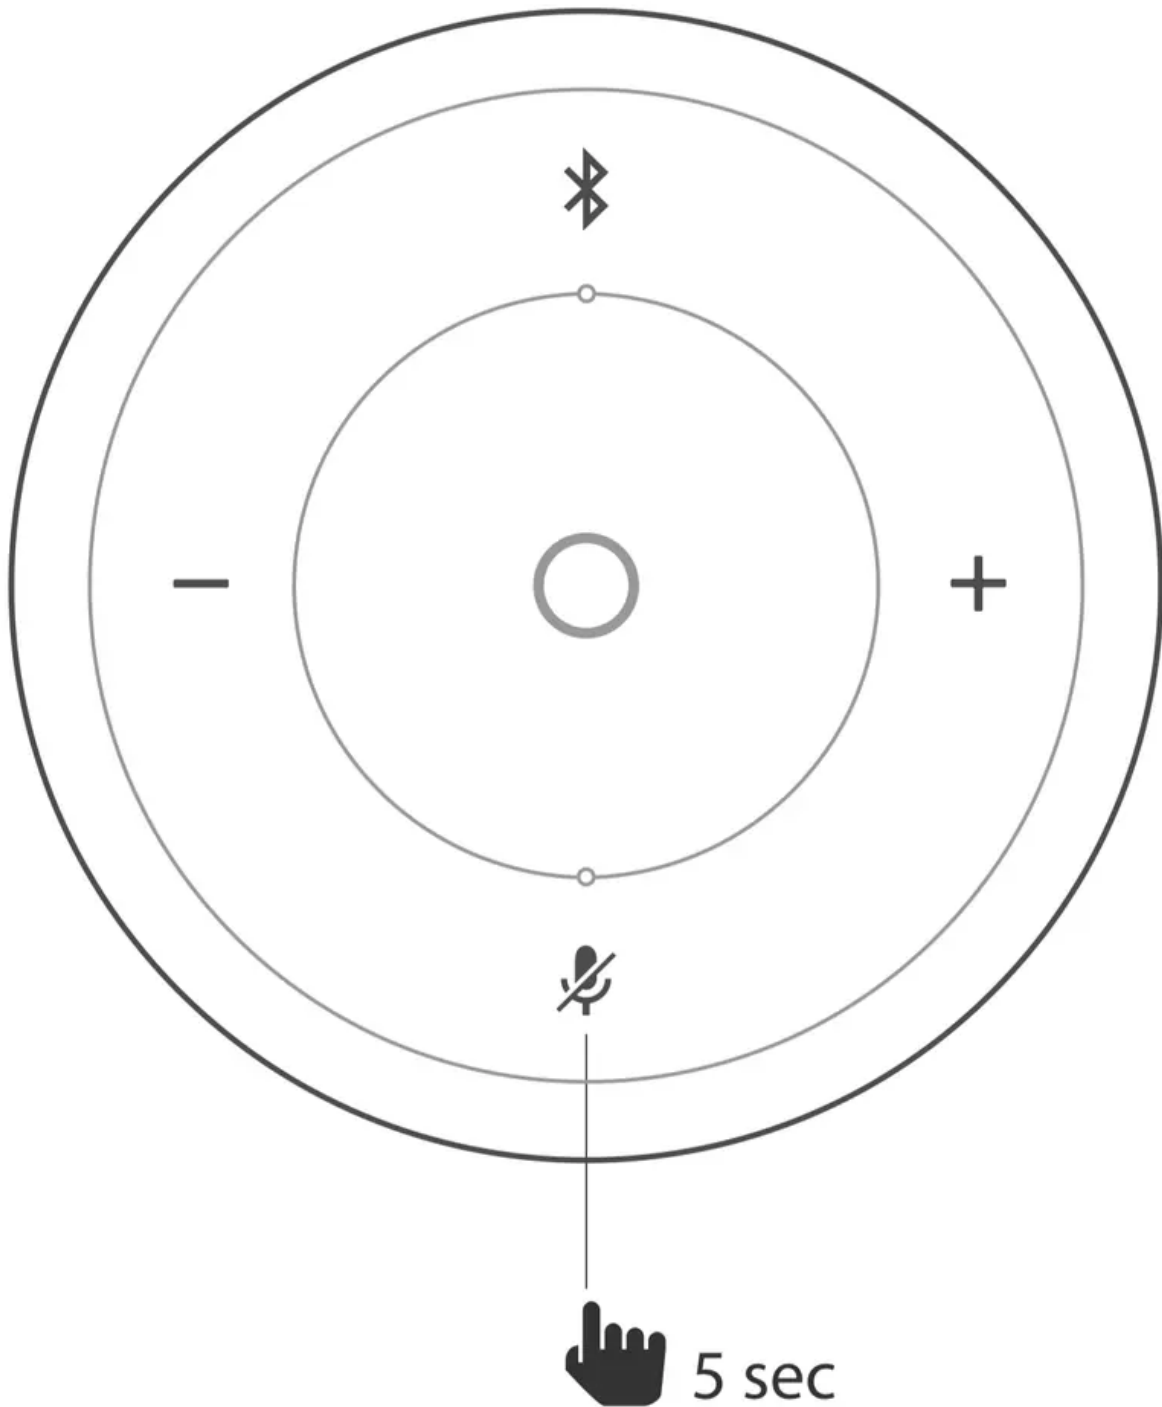

- Alexa, set alarm for 7 a.m.
- Alexa,, add milk to my shopping list.
- Alexa, tell me a joke.

RESET WI-FI SETTINGS

Press and hold for 5 sec., then use the HK Alexa Setup app to reset Wi-Fi setting.