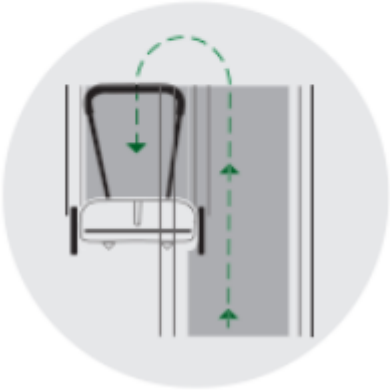

NOTE: Each pass should slightly overlap. Align the arrows on the hopper with the v