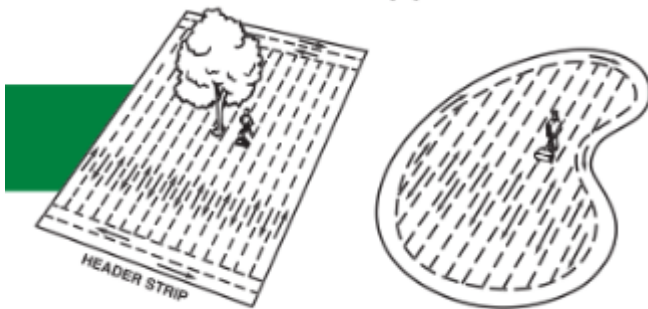

Scotts Turf Builder CLASSIC DROP SPREADER

HOLDS UP TO 10,000 SQ FT OF SCOTTS LAWN PRODUCTS

22-inch spread pattern for maximum coverage and accuracy

FPO 32247 76565

CHECK CALIBRATION BEFORE USE

HOW TO CALIBRATE THE SCOTTS® TURF BUILDER® SPREADER

It is necessary to calibrate your spreader before use or it may spread the incorrect amount of product.

SCOTTS* SPREADERS AND SCOTTS* PRODUCTS ARE DESIGNED TO ENSURE SUPERIOR RESULTS WHEN USED TOGETHER.

HOW TO USE YOUR SCOTTS SPREADER

1. Raise handle. Tighten wing nuts by hand.
2. Fill hopper with Scotts® Turf Builder® product.
3. Turn rate control to correct setting listed on the back of each Scotts product.
4. To apply product, begin walking, then squeeze and hold trigger.

NOTE: Each pass should slightly overlap. Align the arrows on the hopper with the v

SCOTTS TURF BUILDER TIPS

Apply a header or bordering strip of product at the short ends of lawn or around perimeter.

CHECK CALIBRATION BEFORE USE - HOW TO CALIBRATE THE SCOTTS TURF BUILDER SPREADER