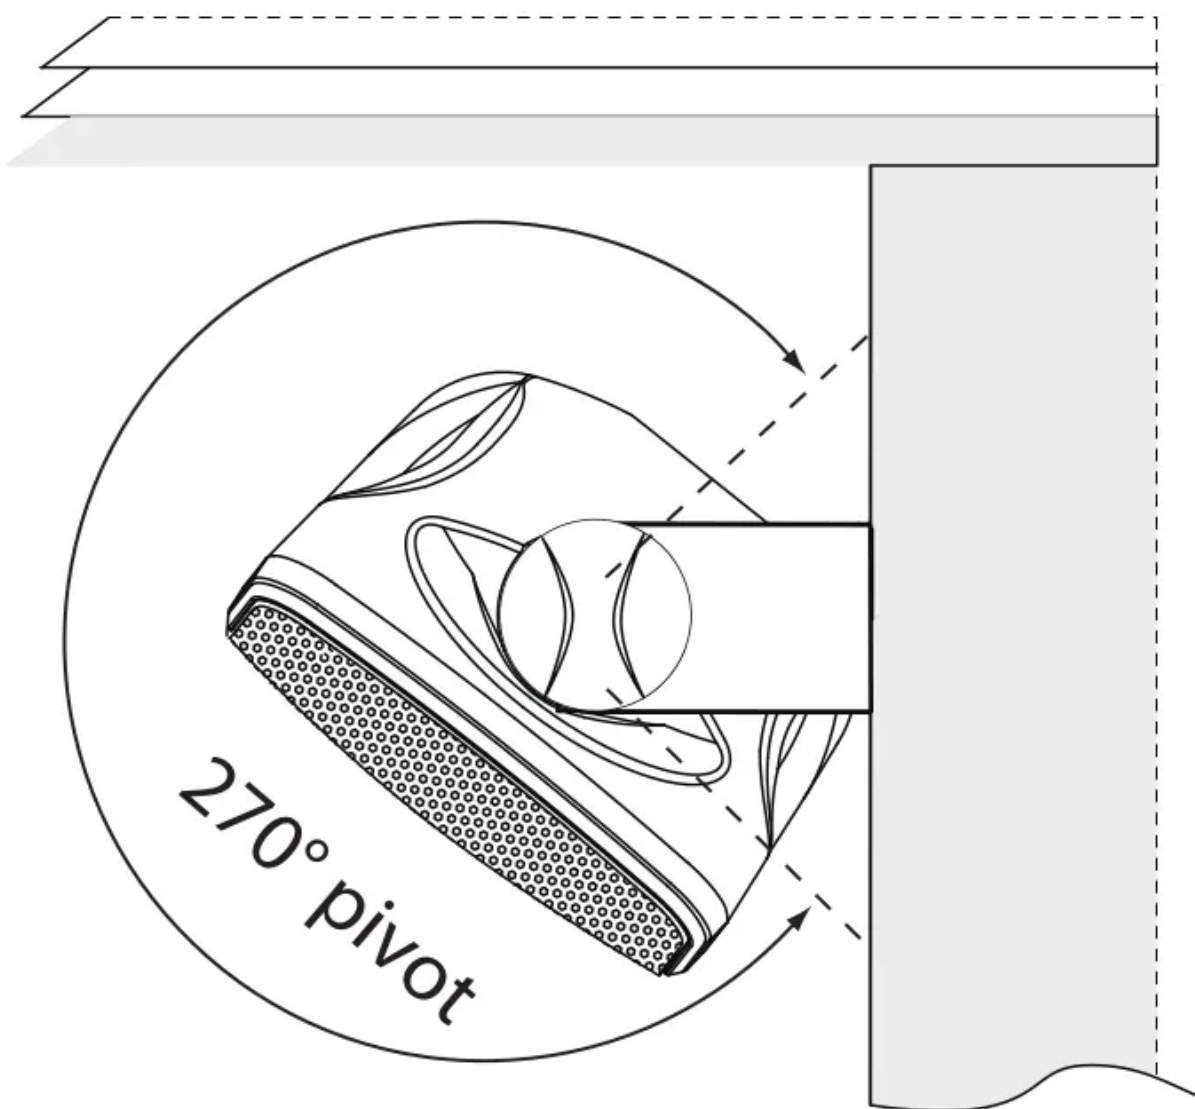

## OVERALL DIMENSIONS

Master Controller Panel

Slave Controller Panel

<b>MODEL</b>	<b>DIMENSIONS</b> (L x W x H)
<b>PDWR55BTRFB</b>	5.75" x 7.09" x 9.88" 159 x 180 x 251mm
<b>PDWR55BTRFW</b>	
<b>PDWR65BTRFB</b>	7.28" x 9.25" x 13.0" 198 x 235 x 330mm
<b>PDWR65BTRFW</b>	

\* Immediate Connection When RF Point is Selected in Between Master & Slave Speakers

**PACKAGING CONTENTS**

1. 2 Loudspeakers
2. 2 Brackets
3. 4 Bracket Bolts
4. 4 Screws
- 5.1 RCA Wire

## MOUNTING