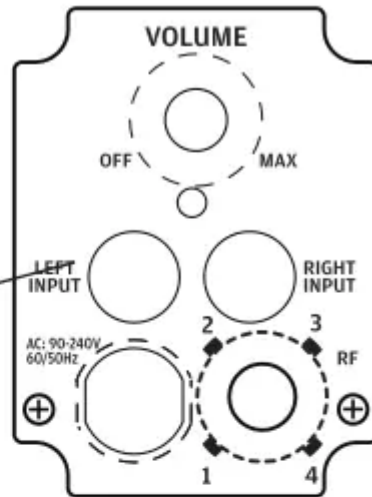

## LED INDICATOR

Status	Master	Slave
POWER ON	RED	RED
RF CONNECTION (Shake Hand Between Master & Slave Speakers)	RED	BLUE
Wireless BT Streaming CONNECTION (RF was Connected)	BLUE	BLUE
RCA LINE IN (RF was Connected)	RED	BLUE

## OVERALL DIMENSIONS

Master Controller Panel

Slave Controller Panel

<b>MODEL</b>	<b>DIMENSIONS</b> (L x W x H)
<b>PDWR55BTRFB</b>	5.75" x 7.09" x 9.88" 159 x 180 x 251mm
<b>PDWR55BTRFW</b>	
<b>PDWR65BTRFB</b>	7.28" x 9.25" x 13.0" 198 x 235 x 330mm
<b>PDWR65BTRFW</b>	