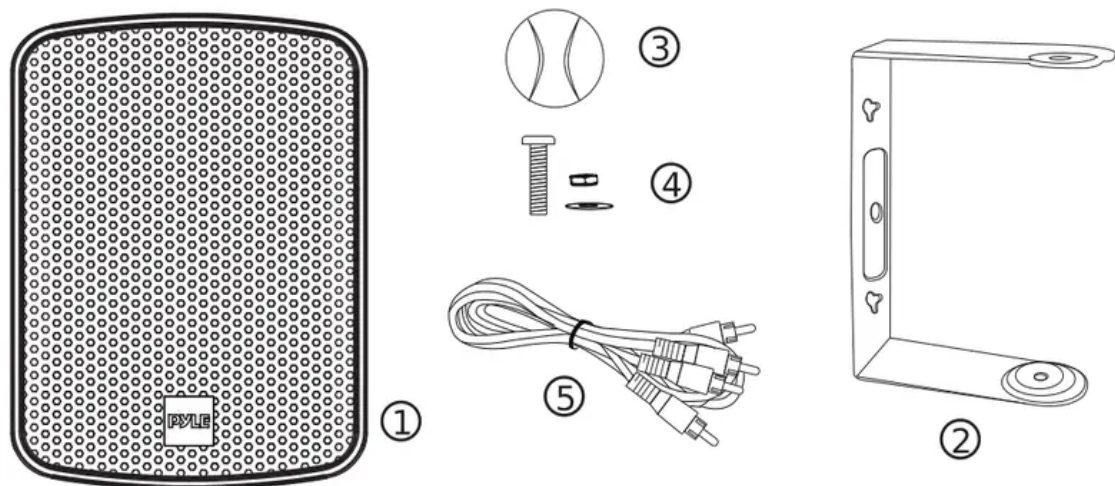

## OVERALL DIMENSIONS

Master Controller Panel

Slave Controller Panel

<b>MODEL</b>	<b>DIMENSIONS</b> (L x W x H)
<b>PDWR55BTRFB</b>	5.75" x 7.09" x 9.88" 159 x 180 x 251mm
<b>PDWR55BTRFW</b>	
<b>PDWR65BTRFB</b>	7.28" x 9.25" x 13.0" 198 x 235 x 330mm
<b>PDWR65BTRFW</b>	

\* Immediate Connection When RF Point is Selected in Between Master & Slave Speakers

**PACKAGING CONTENTS**

1. 2 Loudspeakers
2. 2 Brackets
3. 4 Bracket Bolts
4. 4 Screws
- 5.1 RCA Wire