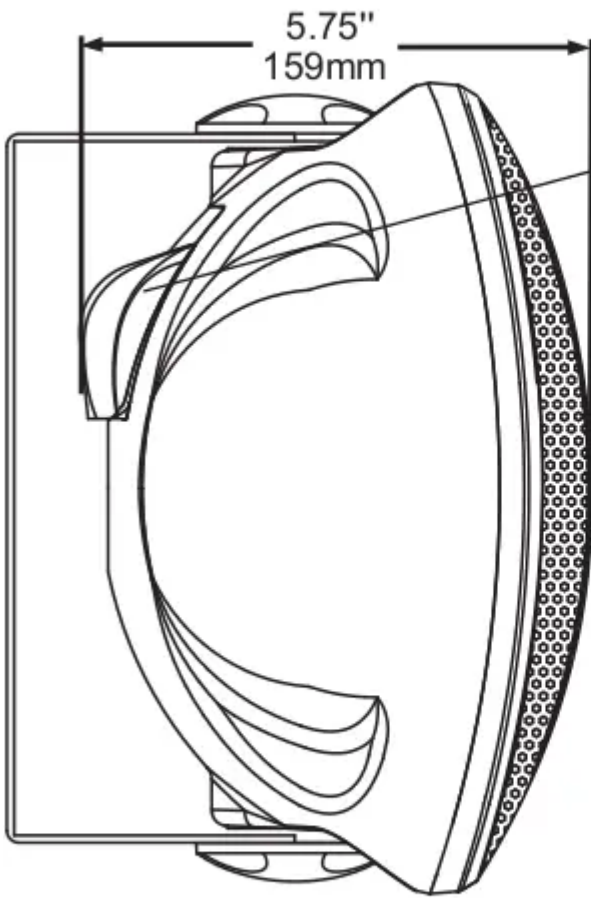

## LED INDICATOR

Status	Master	Slave
POWER ON	RED	RED
RF CONNECTION (Shake Hand Between Master & Slave Speakers)	RED	BLUE
Wireless BT Streaming CONNECTION (RF was Connected)	BLUE	BLUE
RCA LINE IN (RF was Connected)	RED	BLUE

## OVERALL DIMENSIONS

Master Controller Panel

Slave Controller Panel

<b>MODEL</b>	<b>DIMENSIONS</b> (L x W x H)
<b>PDWR55BTRFB</b>	5.75" x 7.09" x 9.88" 159 x 180 x 251mm
<b>PDWR55BTRFW</b>	
<b>PDWR65BTRFB</b>	7.28" x 9.25" x 13.0" 198 x 235 x 330mm
<b>PDWR65BTRFW</b>	