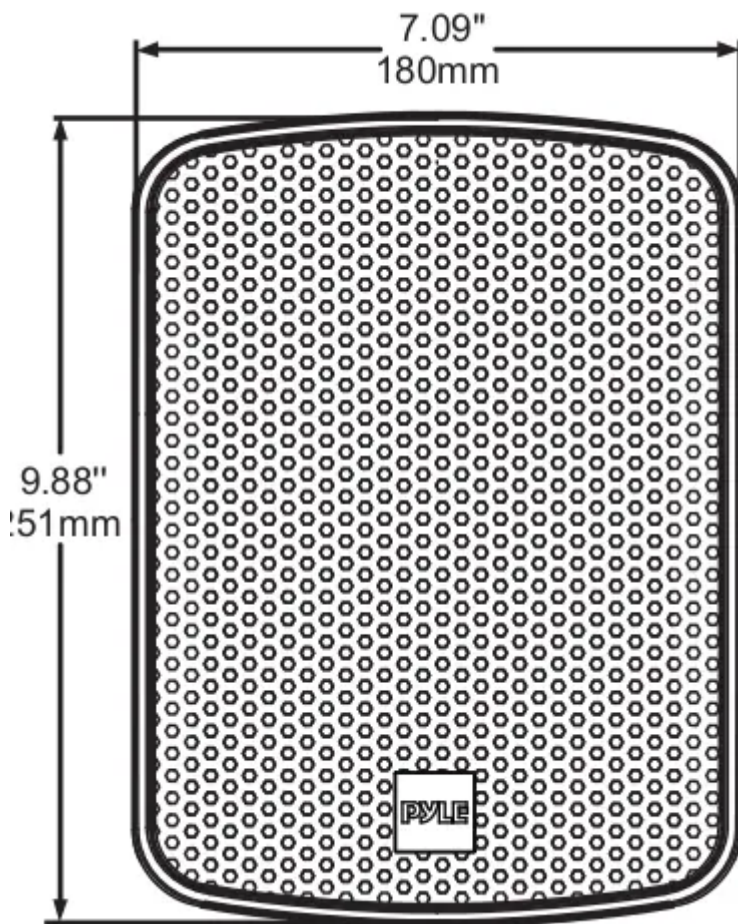

## OVERALL DIMENSIONS

Master Controller Panel

Slave Controller Panel

<b>MODEL</b>	<b>DIMENSIONS</b> (L x W x H)
<b>PDWR55BTRFB</b>	5.75" x 7.09" x 9.88" 159 x 180 x 251mm
<b>PDWR55BTRFW</b>	
<b>PDWR65BTRFB</b>	7.28" x 9.25" x 13.0" 198 x 235 x 330mm
<b>PDWR65BTRFW</b>	