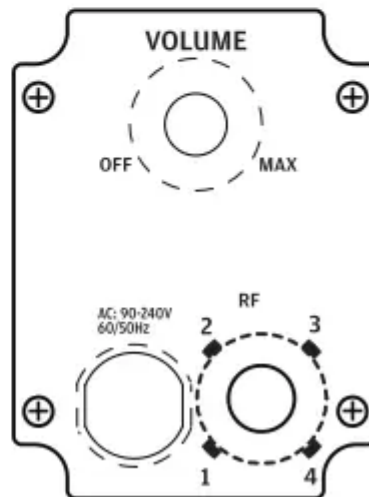

## LED INDICATOR

Status	Master	Slave
POWER ON	RED	RED
RF CONNECTION (Shake Hand Between Master & Slave Speakers)	RED	BLUE
Wireless BT Streaming CONNECTION (RF was Connected)	BLUE	BLUE
RCA LINE IN (RF was Connected)	RED	BLUE

## OVERALL DIMENSIONS

Master Controller Panel

Slave Controller Panel

<b>MODEL</b>	<b>DIMENSIONS</b> (L x W x H)
<b>PDWR55BTRFB</b>	5.75" x 7.09" x 9.88" 159 x 180 x 251mm
<b>PDWR55BTRFW</b>	
<b>PDWR65BTRFB</b>	7.28" x 9.25" x 13.0" 198 x 235 x 330mm
<b>PDWR65BTRFW</b>	