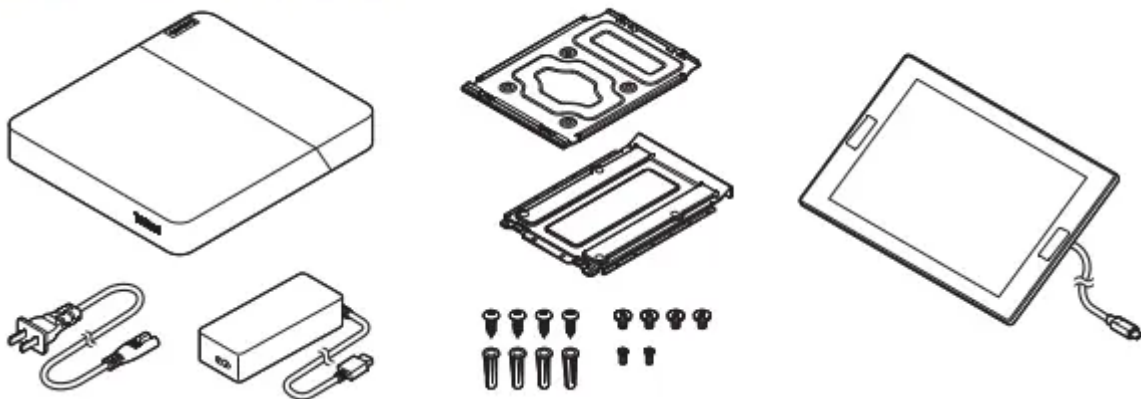

What's in the Kit

- ThinkSmart Core computing device
- ThinkSmart Controller display
- ThinkSmart Cam
- ThinkSmart Bar XL (Soundbar + 2 Mic pods)
- 3-year Premier Support
- 1-year ThinkSmart Manager Premium
- 1-year ThinkSmart Deploy & Maintain Service
- 90W AC adapter for Core
- 65W AC adapter for Sound

ThinkSmart Core + Controller

ThinkSmart Core + Controller