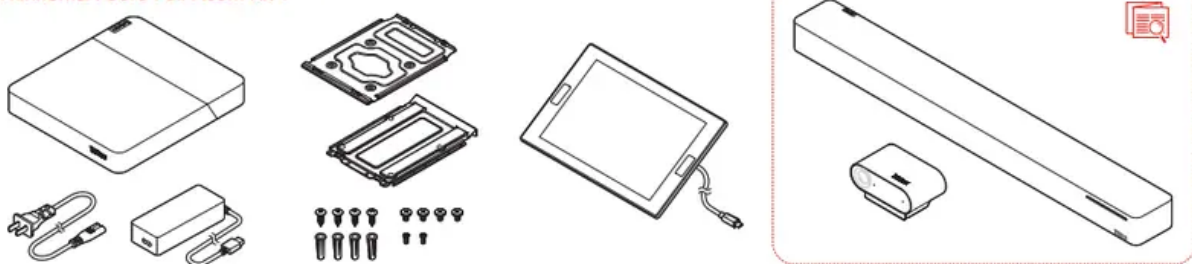

ThinkSmart Core Full Room Kit 1

ThinkSmart Core Full Room Kit 1