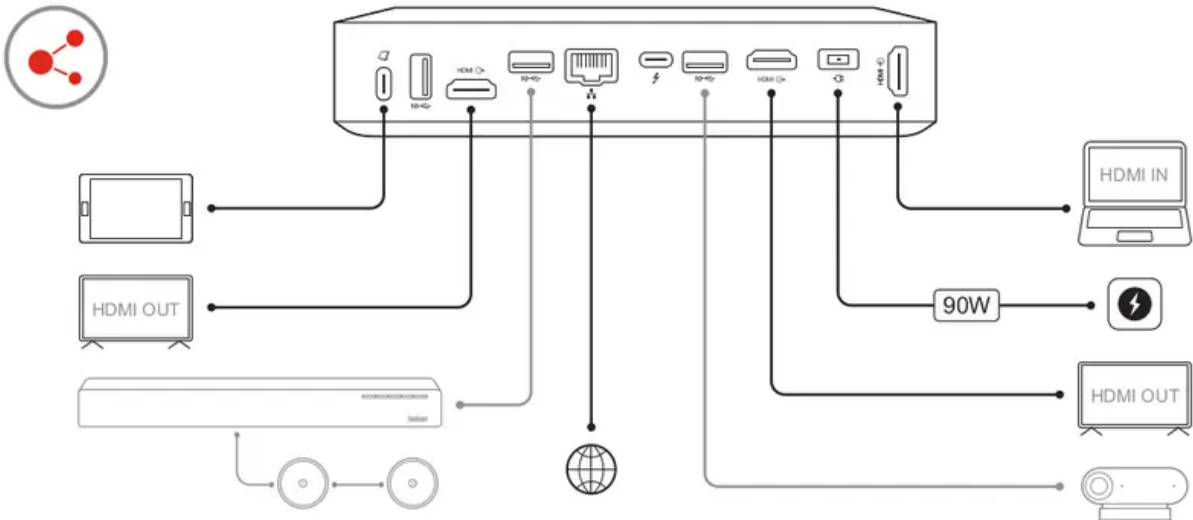

What's in the Kit

- ThinkSmart Core computing device
- ThinkSmart Controller display
- ThinkSmart Cam
- ThinkSmart Bar XL (Soundbar + 2 Mic pods)
- 3-year Premier Support
- 1-year ThinkSmart Manager Premium
- 1-year ThinkSmart Deploy & Maintain Service
- 90W AC adapter for Core
- 65W AC adapter for Sound

ThinkSmart Core + Controller

ThinkSmart Core + Controller

ThinkSmart Core Full Room Kit 1

ThinkSmart Core Full Room Kit 1

ThinkSmart Core Full Room Kit 2

ThinkSmart Core Full Room Kit 2

Installation

3