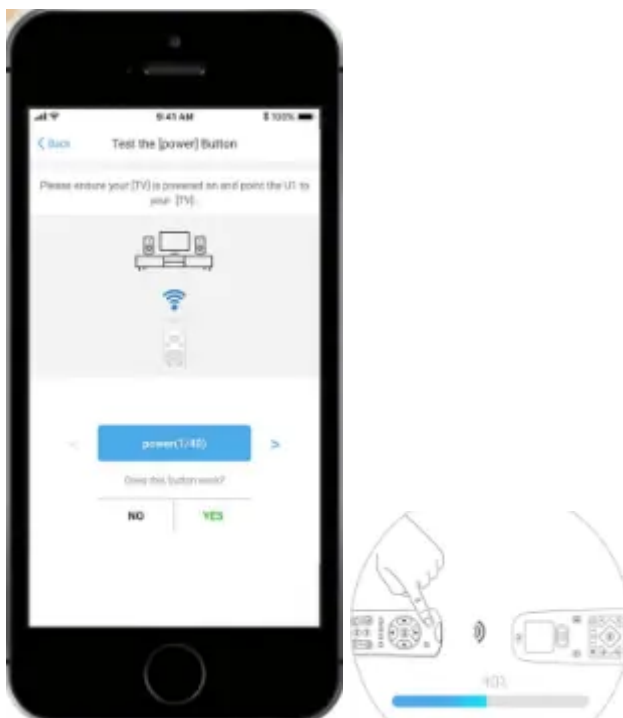

## More Devices, Fewer Remotes

Add upto 50 devices, ditch all your remotes

## IR Code on the Cloud

Thousands of Codes. Secured.

- **Powerful:** 5500 remote controllers and 125. 00 IR codes
- **Secure:** IR code sets hosted on secure remote server. and encrypted
- **Flexible:** Missing IR codes? Use the leaning feature to learn from your old remote