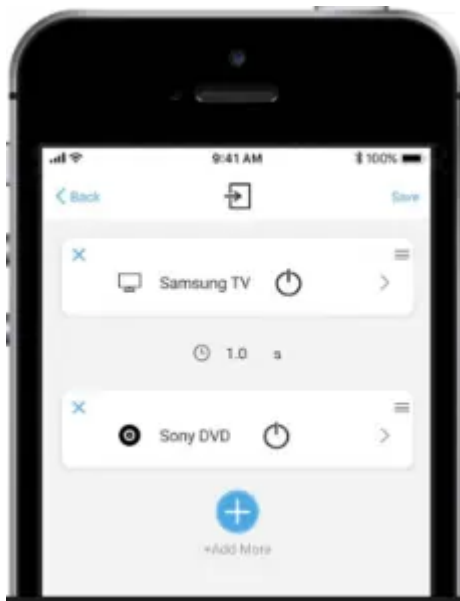

Customizable by Creating Your Own Scene

Let the Macro Keys Do the Magic