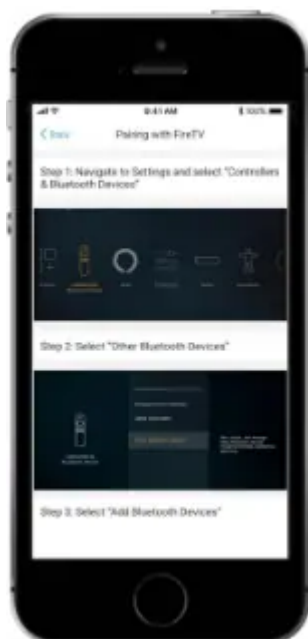

Fire TV and many more

- Adding SoteBaton U1 as third party remote is as easy as learning ABC