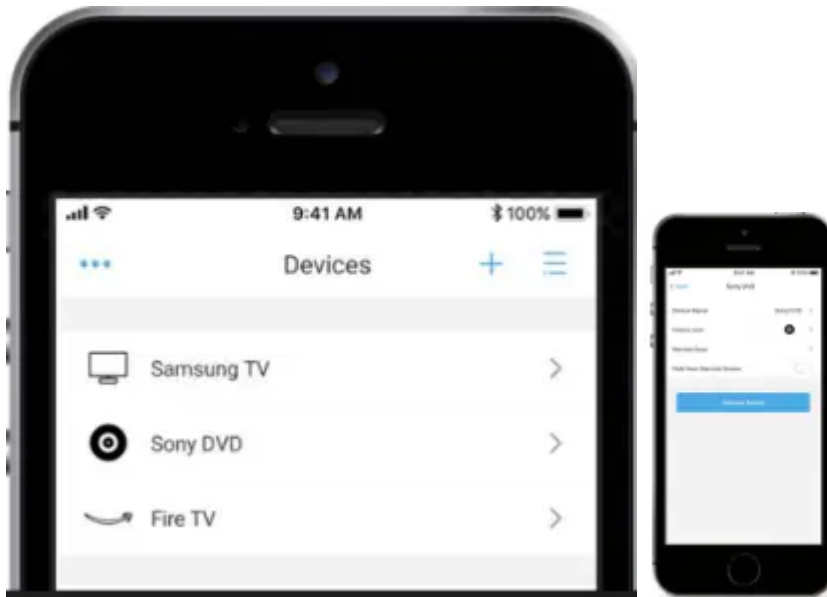

More Devices, Fewer Remotes

Add upto 50 devices, ditch all your remotes