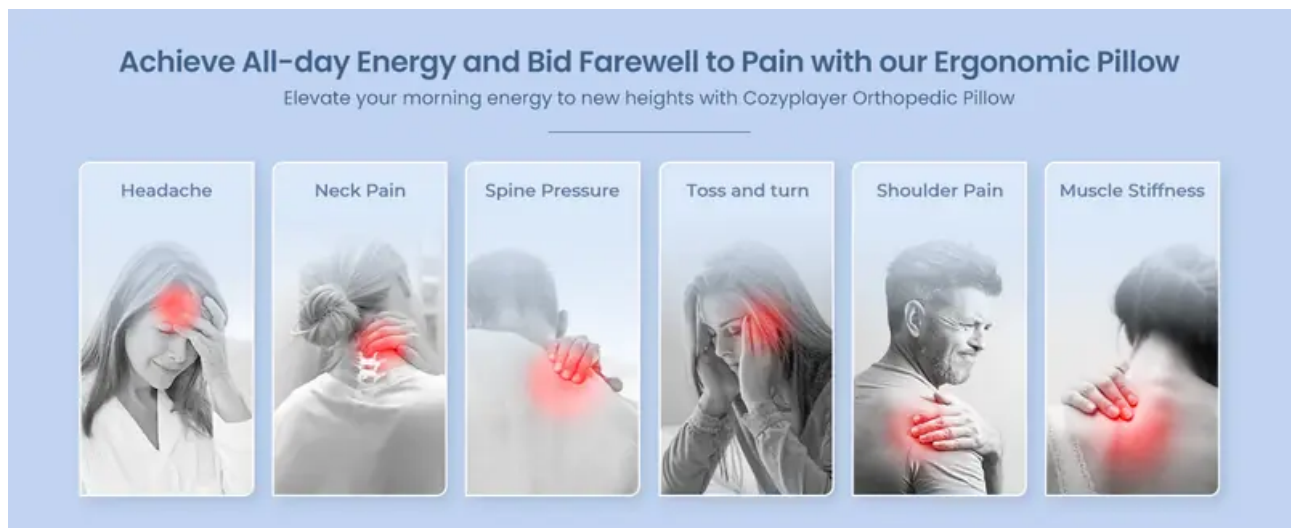

Overview

The Cozyplayer Ultra Pain Relief Cooling Pillow is an ergonomic cervical pillow designed to support the neck, shoulders, and spine during sleep. It features a hollow concave contour with a 15-degree angle to cradle the head and maintain the natural curve of the neck. The pillow includes six unique contour zones to address pressure points and is suitable for side, back, and stomach sleepers.

The pillow core is made of 98% breathable memory foam, which is non-toxic and odorless. It comes with a Q-Max 0.4 Arc-Chill cooling pillowcase made from a 3D mesh fabric (30% Nylon, 8% Spandex, 62% Polyester) that helps reduce skin temperature and improve airflow.

Dimensions: 23.2 × 13.4 × 5.1 inches (Queen size).

Features

1. Ergonomic Contour Design

- **Hollow Concave Surface:** Tilted at a 15-degree angle to cradle the head and support the natural curve of the neck.
- **Six Contour Zones:** Designed to support the neck, shoulders, and arms, targeting pressure points to help alleviate stiffness.

2. Cooling Technology

- **Q-Max 0.4 Arc-Chill Pillowcase:** The cover is designed to reduce skin temperature by up to 5°C (cooling effect depends on individual and ambient conditions).
- **3D Mesh Fabric:** Highly breathable material enhances airflow to help keep you cool and dry.