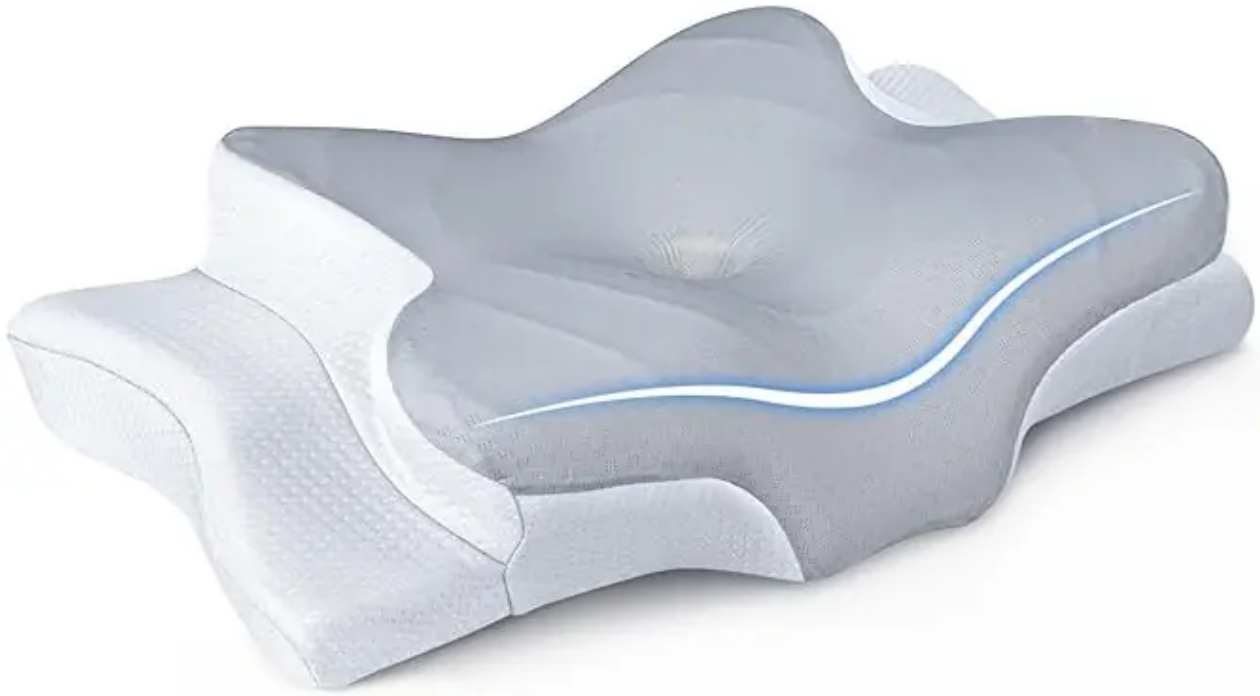

Overview

The Cozyplayer Ultra Pain Relief Cooling Pillow is an ergonomic cervical pillow designed to support the neck, shoulders, and spine during sleep. It features a hollow concave contour with a 15-degree angle to cradle the head and maintain the natural curve of the neck. The pillow includes six unique contour zones to address pressure points and is suitable for side, back, and stomach sleepers.

The pillow core is made of 98% breathable memory foam, which is non-toxic and odorless. It comes with a Q-Max 0.4 Arc-Chill cooling pillowcase made from a 3D mesh fabric (30% Nylon, 8% Spandex, 62% Polyester) that helps reduce skin temperature and improve airflow.

Dimensions: 23.2 × 13.4 × 5.1 inches (Queen size).

Features

1. Ergonomic Contour Design

- **Hollow Concave Surface:** Tilted at a 15-degree angle to cradle the head and support the natural curve of the neck.
- **Six Contour Zones:** Designed to support the neck, shoulders, and arms, targeting pressure points to help alleviate stiffness.

2. Cooling Technology

- **Q-Max 0.4 Arc-Chill Pillowcase:** The cover is designed to reduce skin temperature by up to 5°C (cooling effect depends on individual and ambient conditions).
- **3D Mesh Fabric:** Highly breathable material enhances airflow to help keep you cool and dry.