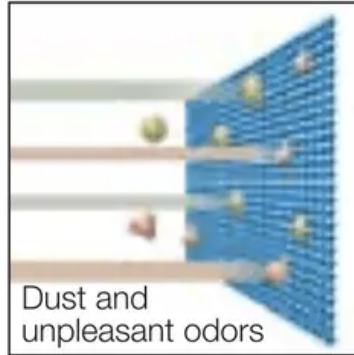

Bagless Models

CV-W1600 1600W

Bagless

Dust Capacity 5.0L

Rug Floor Nozzle

Plastic Pipe

Blower Function

- 2-Way Dusting Brush & Crevice Nozzle
- Tool Storage
- Twist-Free Hose
- Dust Indicator
- Power Cord 5.0m

Clean Air with Nano Titanium Filter

Cutting Edge Technology for a Powerful Antibacterial and Deodorizing Effect

Conventional Filter

Nano Titanium Filter

Nano Titanium is a cutting edge technology that uses a TiO_2 Catalyst to provide a powerful antibacterial and deodorizing effect.

Nano Titanium particles are incredibly small (about 5nm). If you imagine the Earth's diameter is 1m, then 5nm would be the size of a golf ball compared to the Earth. The filter is packed with these minute particles which have an antibacterial effect and work to catch and resolve odors.