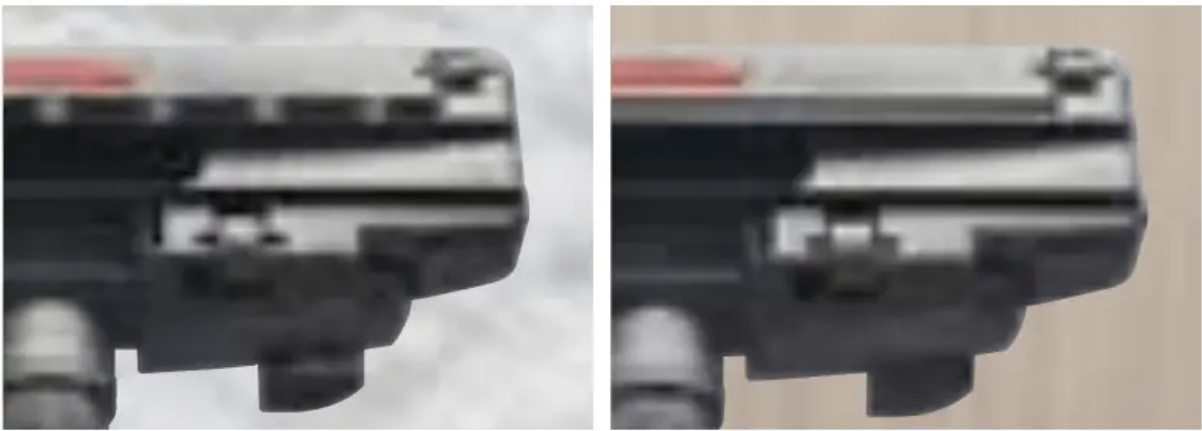

Clean Air with Nano Titanium Filter

Cutting Edge Technology for a Powerful Antibacterial and Deodorizing Effect

Conventional Filter

Nano Titanium Filter

Nano Titanium is a cutting edge technology that uses a TiO_2 Catalyst to provide a powerful antibacterial and deodorizing effect.

Nano Titanium particles are incredibly small (about 5nm). If you imagine the Earth's diameter is 1m, then 5nm would be the size of a golf ball compared to the Earth. The filter is packed with these minute particles which have an antibacterial effect and work to catch and resolve odors.

Designed for More Efficient Cleaning

2-Step

Rug Floor Nozzle"

The suction head can be easily adjusted in 2-way for different surfaces.

Large Wheels

The large wheels on the body assure light, smooth movement.

Telescopic Pipe"

Enables pipe length adjustment as desired.

Twist-Free Hose

Regardless of how you move or rotate the head, the hose remains free of twists.

Blower Function

You can also blow dust to clean light fittings, curtains and places such as entrances and hallways.