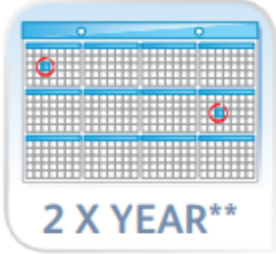

Safety

SMART	
DELICATE	
NORMAL	
MAX BOOST	

Features

* Depending on model

Before start

Use instructions

SMART

Anti-calc