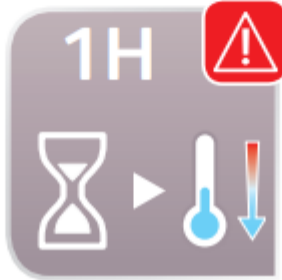

STOP

* Depending on model