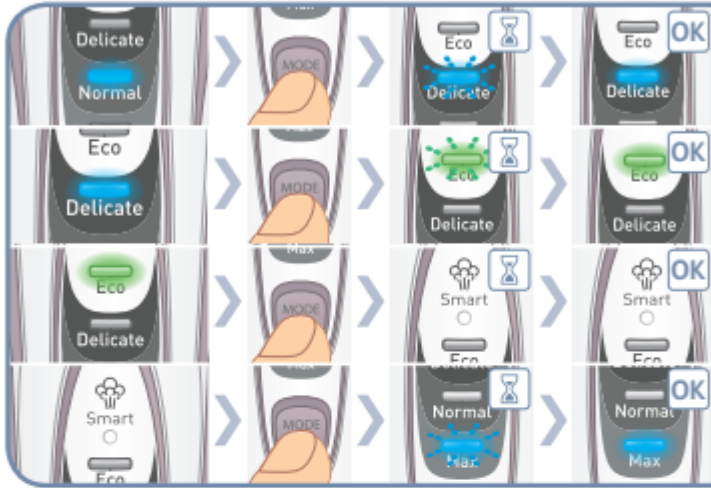

Safety

SMART	
DELICATE	
NORMAL	
MAX BOOST	

Features

* Depending on model

Before start

Use instructions

SMART

Anti-calc