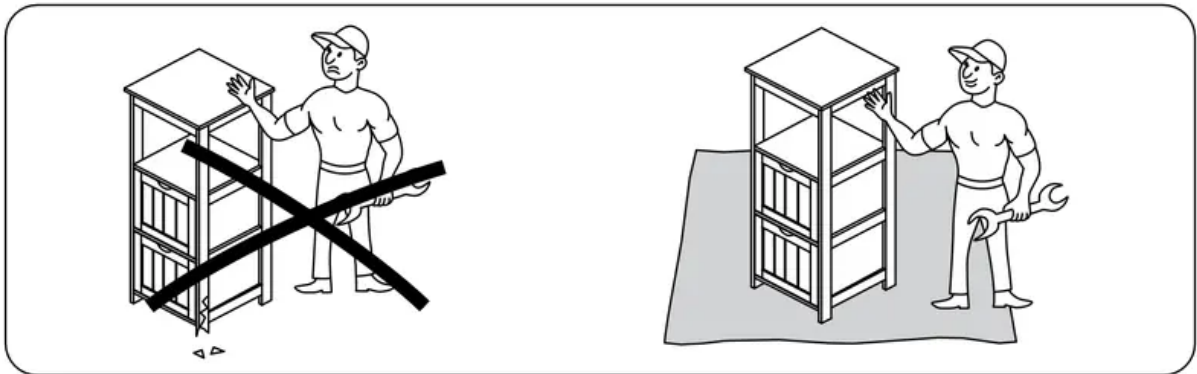

User Manual Home Organization Furniture Unit

IMPORTANT SAFETY INFORMATION

- Please carefully read the instructions and caution warnings listed below before use. Following this guide will ensure that you install, use and maintain the product properly.
- It is recommended that you keep this installation and user instructions for future reference use.
- Never allow children to climb the product. Take special safety measures when you have children around.
- Be sure to check if the product is intact after you open the package. Do not use it if there are serious damages such as cracks or bends.
- Do not overload the product. Improper loading can cause serious damages to it and/or injury to the user.
- Do not turn the product upside down, on its side, or at an angle off level. Only use it in an upright position on a flat, level surface.
- Do not place the product near flammable gas or combustibles or heat sources such as gasoline, benzene, ovens, grills, etc.
- Use gloves for safety care for your hands during the installation.
- Do not use sharp instruments, rubbing alcohol, corrosive chemicals, or abrasive cleaners to clean the product.

Installation

Note: Please use a rubber hammer to tighten the parts during assembly.

1

②	 x1
⑥	 x2

2

②	 x1
③	 x2
⑥	 x2

3

4