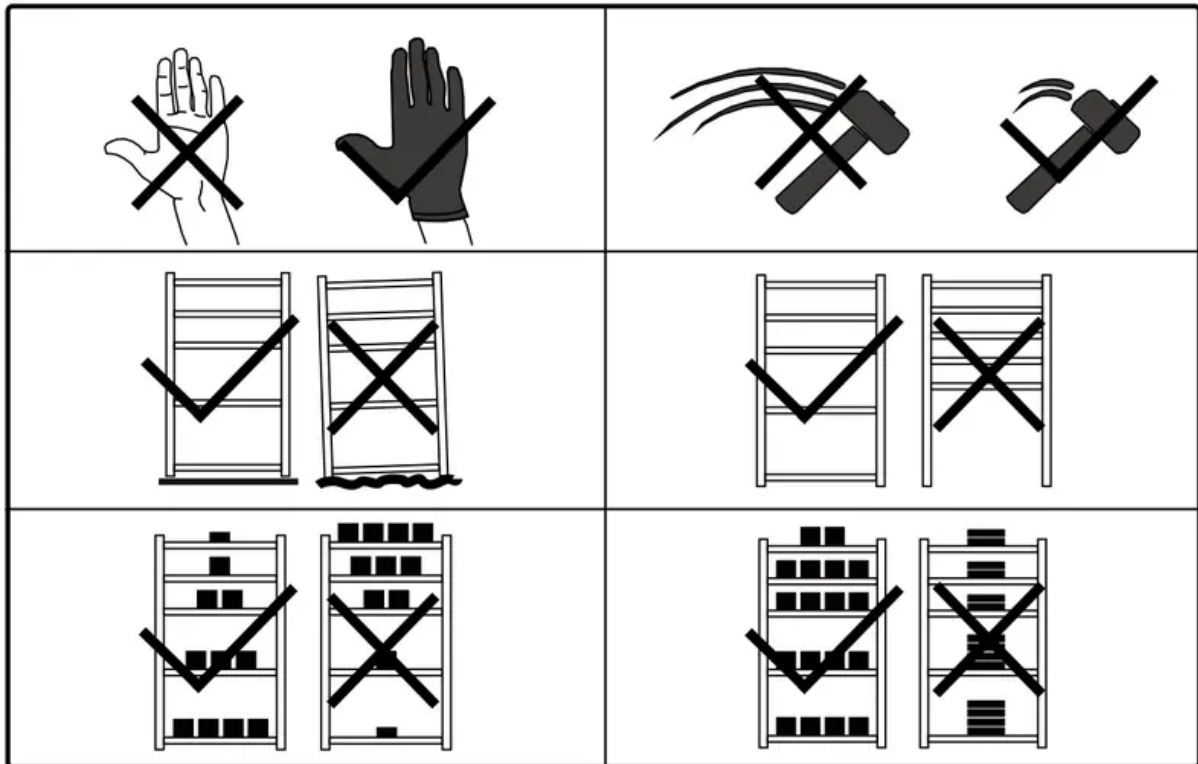

User Manual Home Organization Furniture Unit

IMPORTANT SAFETY INFORMATION

- Please carefully read the instructions and caution warnings listed below before use. Following this guide will ensure that you install, use and maintain the product properly.
- It is recommended that you keep this installation and user instructions for future reference use.
- Never allow children to climb the product. Take special safety measures when you have children around.
- Be sure to check if the product is intact after you open the package. Do not use it if there are serious damages such as cracks or bends.
- Do not overload the product. Improper loading can cause serious damages to it and/or injury to the user.
- Do not turn the product upside down, on its side, or at an angle off level. Only use it in an upright position on a flat, level surface.
- Do not place the product near flammable gas or combustibles or heat sources such as gasoline, benzene, ovens, grills, etc.
- Use gloves for safety care for your hands during the installation.
- Do not use sharp instruments, rubbing alcohol, corrosive chemicals, or abrasive cleaners to clean the product.

Installation

Note: Please use a rubber hammer to tighten the parts during assembly.

1

②	 x1
⑥	 x2

2

②	 x1
③	 x2
⑥	 x2

3

4