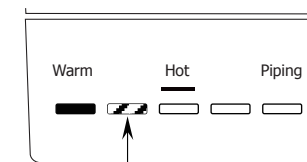

Light sensor of current temperature will pulse to indicate beverage is heating.