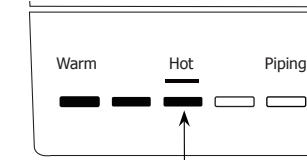

Light Sensors will remain solid & Nextmug will maintain Temperature Setting.