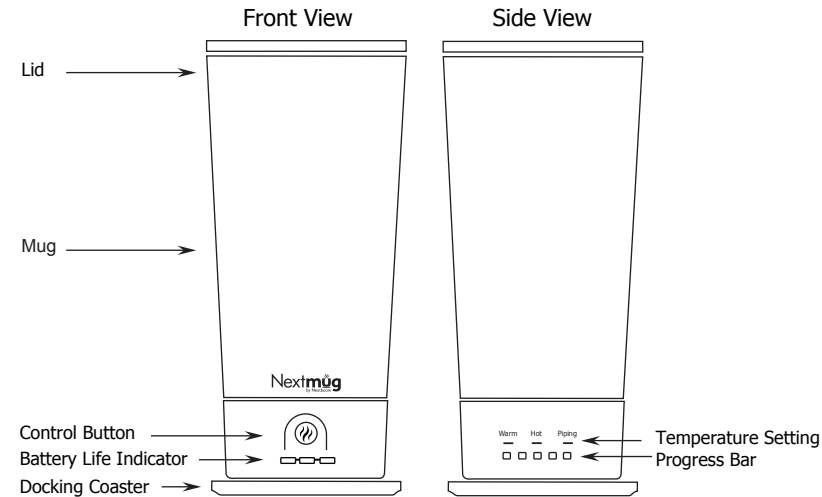

Temperature-Controlled, Self-Heating Travel Mug

Table of Contents

Topic	Page
Get To Know Your Mug	3
Turning Mug On	4
Adjusting Temperature	4
Tracking Temperature	5
Battery Life Indicator	6
Docking Coaster & Charging Your Mug	6
Auto-Off Sensor	6
Spill-Resistant Go Lid	7
Product Safeguards	7
Estimated Use Time at Various Settings	8
Warranty	9
Contact Us	10

Get To Know Your Mug

What's Included:

- Nextmug Go
- Spill-Resistant Go Lid
- Docking Coaster
- Power Cord & Adapter

Turning Mug On

Press Control Button once to turn mug On. (This will also set the mug to the Warm setting.)

Tracking Temperature

Your mug will calibrate the temperature of your beverage to the selected Temperature Setting. This is displayed on the Temperature Progress Bar.

Light sensor of current temperature will pulse to indicate beverage is heating.