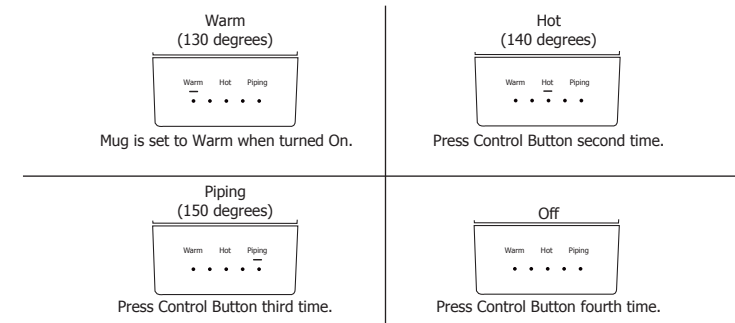

Get To Know Your Mug

What's Included:

- Nextmug Go
- Spill-Resistant Go Lid
- Docking Coaster
- Power Cord & Adapter

Turning Mug On

Press Control Button once to turn mug On. (This will also set the mug to the Warm setting.)

Adjusting Temperature

Press Control Button to select your perfect Temperature Setting:

Please note: Each time you press the Control Button, it will cycle through the temperature settings on the mug, with the fourth press turning the mug Off.

Tracking Temperature

Your mug will calibrate the temperature of your beverage to the selected Temperature Setting. This is displayed on the Temperature Progress Bar.

Light sensor of current temperature will pulse to indicate beverage is heating.