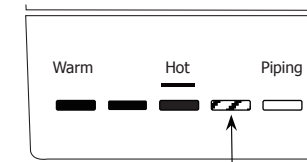

Light sensor of current temperature will pulse to indicate beverage is cooling.