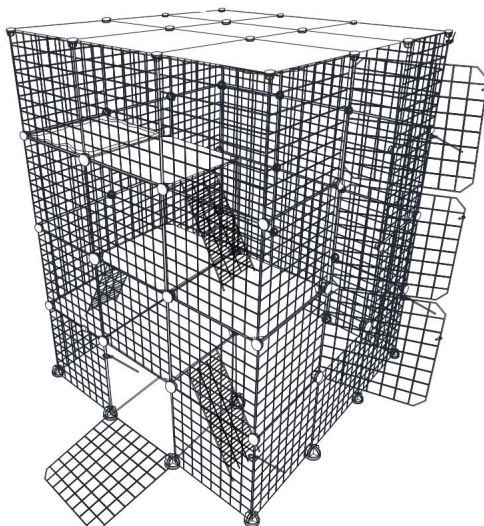

VEVOR®

OUTILS ROBUSTES, MOITIÉ PRIX

Cage pour chat

Modèle : CA1721

BESOIN D'AIDE? CONTACTEZ-NOUS!

Vous avez des questions sur les produits ? Vous avez besoin d'assistance technique ?

N'hésitez pas à nous contacter :

Assistance technique et certificat de garantie électronique

www.vevor.com/support

Il s'agit des instructions d'origine, veuillez lire attentivement toutes les instructions du manuel avant de l'utiliser. VEVOR se réserve le droit d'interpréter clairement notre manuel d'utilisation. L'apparence du produit dépend du produit que vous avez reçu. Veuillez nous excuser, nous ne vous informerons plus si des mises à jour technologiques ou logicielles sont disponibles sur notre produit.