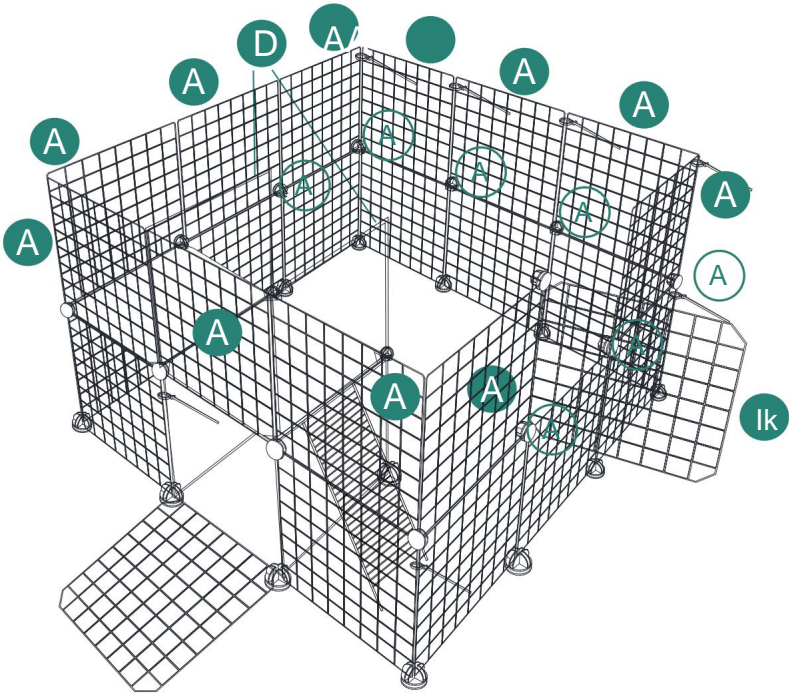

1

						
(A) x11	(C) x1	(D) x3	(Ik) x1	(A) x14	(F) x14	(C) x12

3

en

x11

D

2x

Ik

x1

A

x7

C

x10

5 en

										
x11		x1		2x		2x		x1		x10

6 
Legend for assembly diagram 6:
- Component A: 11 units (x11)
- Component B: 1 unit (represented by a circle)
- Component C: 2 units (2x)
- Component D: 1 unit (Ik)
- Component E: 1 unit (x1)
- Component F: 1 unit (F)
- Component G: 1 unit (G)
- Component H: 1 unit (x1)
- Component I: 12 units (A)
- Component J: 12 units (x12)