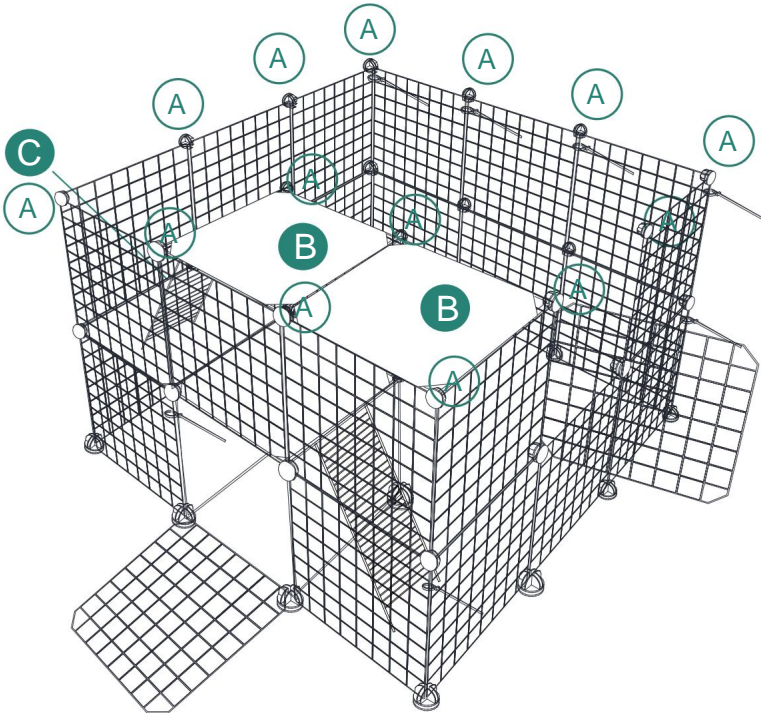

1

						
(A) x11	(C) x1	(D) x3	(Ik) x1	(A) x14	(F) x14	(C) x12

3

en

x11

D

2x

Ik

x1

A

x7

C

x10

5 en

										
x11		x1		2x		2x		x1		x10

6 
Legend for assembly diagram 6:
- Component A: 11 units (x11)
- Component B: 1 unit (represented by a circle)
- Component C: 2 units (2x)
- Component D: 1 unit (Ik)
- Component E: 1 unit (x1)
- Component F: 1 unit (F)
- Component G: 1 unit (G)
- Component H: 1 unit (x1)
- Component I: 12 units (A)
- Component J: 12 units (x12)