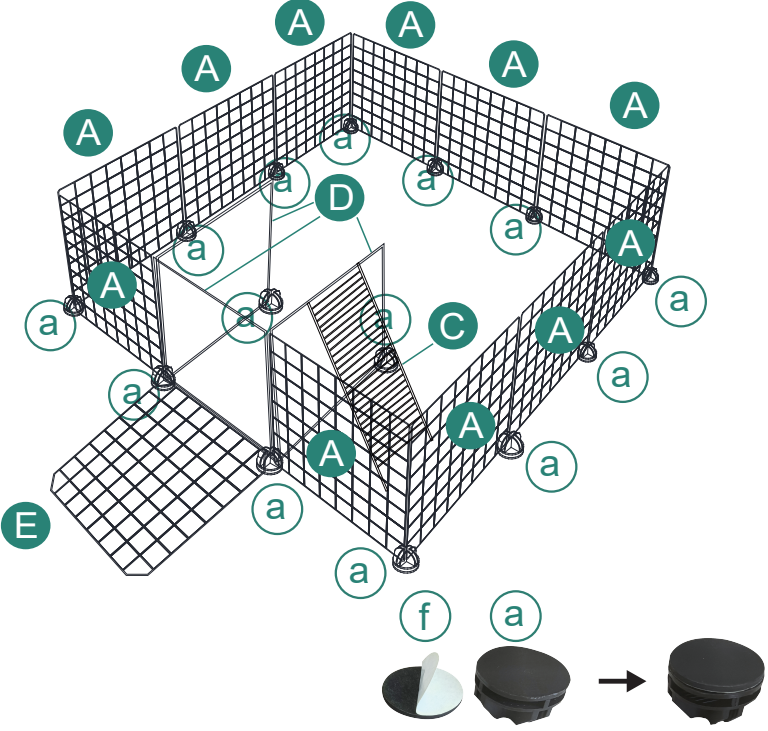

SAVE THESE INSTRUCTIONS SPECIFICATIONS

SPECIFICATIONS

Model	CA1721
Product Size	41*41*55in
Color	Black

COMPONENTS

A		44	b		1
B		15	c		150
C		3	d		32
D		7	e		4
E		4	f		15
F		1	h		2
G		1	i		2
a		76	j		2
			k		2

ASSEMBLY INSTRUCTIONS

1

							
x11	x1	x1	x3	x1	x14	x14	x12

2

ⓑ

x2

ⓐ

x7