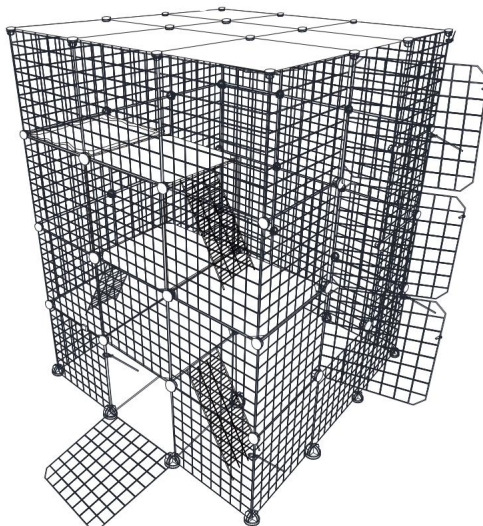

VEVOR®

ROBUSTE WERKZEUGE ZUM HALBEN PREIS

Katzenkäfig

Modell:CA1721

Brauchen Sie Hilfe? Kontaktieren Sie uns!

Sie haben Fragen zu Produkten? Benötigen Sie technischen Support?

Nehmen Sie gerne Kontakt mit uns auf:

Technischer Support und E-Garantie-Zertifikat

www.vevor.com/support

Dies ist die Originalanleitung. Lesen Sie vor der Inbetriebnahme bitte alle Anweisungen im Handbuch sorgfältig durch. VEVOR behält sich die genaue Auslegung unseres Benutzerhandbuchs vor. Das Erscheinungsbild des Produkts richtet sich nach dem Produkt, das Sie erhalten haben. Bitte verzeihen Sie uns, dass wir Sie nicht erneut informieren, wenn es Technologie- oder Software-Updates für unser Produkt gibt.