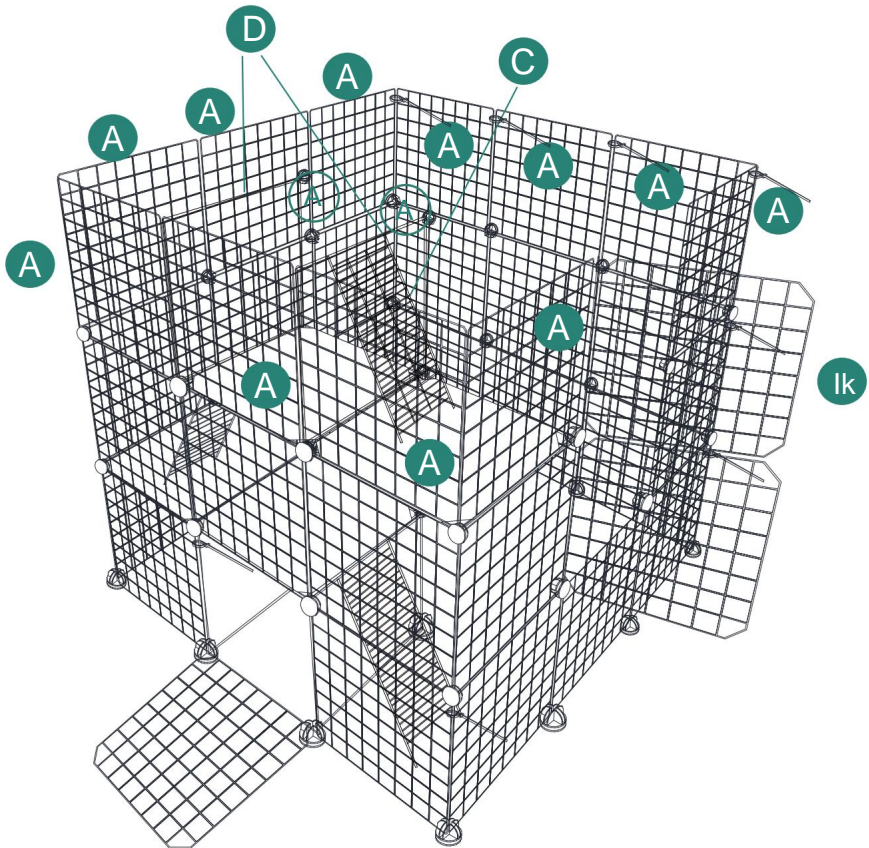

1

						
(A) x11	(C) x1	(D) x3	(Ik) x1	(A) x14	(F) x14	(C) x12

3

en

x11

D

2x

Ik

x1

A

x7

C

x10

5 en

										
x11		x1		2x		2x		x1		x10

6 
Legend for assembly diagram 6:
- Component A: 11 units (x11)
- Component B: 1 unit (represented by a circle)
- Component C: 2 units (2x)
- Component D: 1 unit (Ik)
- Component E: 1 unit (x1)
- Component F: 1 unit (F)
- Component G: 1 unit (G)
- Component H: 1 unit (x1)
- Component I: 12 units (A)
- Component J: 12 units (x12)