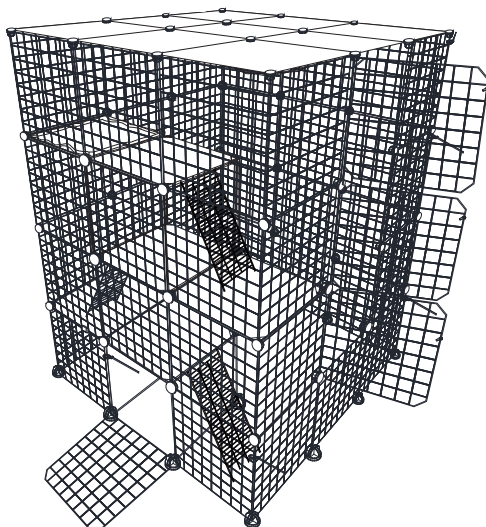

VEVOR[®]

TOUGH TOOLS, HALF PRICE

Cat Cage

Model:CA1721

NEED HELP? CONTACT US!

Have product questions? Need technical support?

Please feel free to contact us:

Technical Support and E-Warranty Certificate