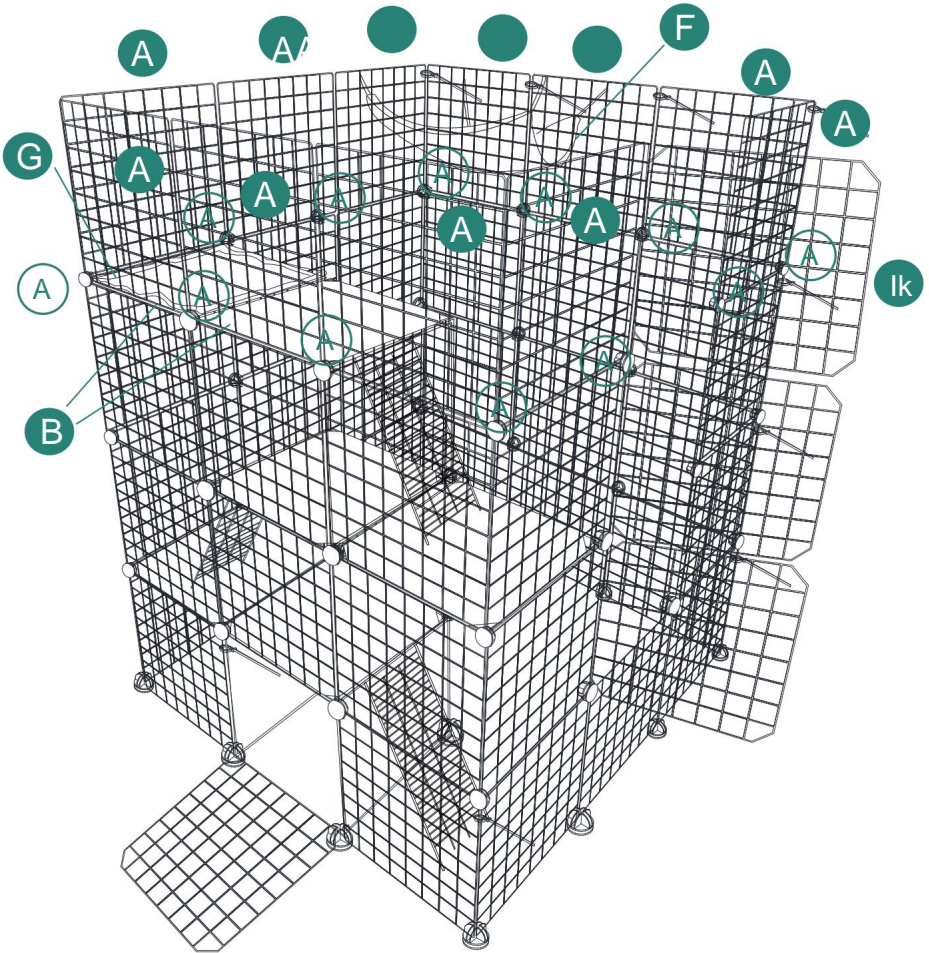

x1

A

x7

C

x10

5 en

										
x11		x1		2x		2x		x1		x10

6 
Legend for assembly diagram 6:
- Component A: 11 units (x11)
- Component B: 1 unit (represented by a circle)
- Component C: 2 units (2x)
- Component D: 1 unit (Ik)
- Component E: 1 unit (x1)
- Component F: 1 unit (F)
- Component G: 1 unit (G)
- Component H: 1 unit (x1)
- Component I: 12 units (A)
- Component J: 12 units (x12)