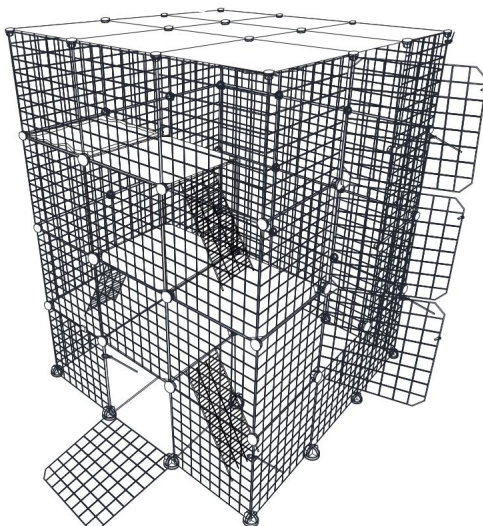

VEVOR®

ROBUUSTE GEREEDSCHAPPEN, HALVE PRIJS

Kattenkooi

Model:CA1721

HULP NODIG? NEEM CONTACT MET ONS OP!

Heeft u vragen over het product? Heeft u technische ondersteuning nodig?

Neem gerust contact met ons op:

Technische ondersteuning en e-garantiecertificaat

www.vevor.com/support

Dit zijn de originele instructies. Lees de volledige handleiding zorgvuldig door voordat u het product gebruikt. VEVOR behoudt zich een duidelijke interpretatie van onze gebruikershandleiding voor. Het uiterlijk van het product is afhankelijk van het product dat u hebt ontvangen. Vergeef ons dat we u niet opnieuw zullen informeren als er technologie- of software-updates voor ons product zijn.