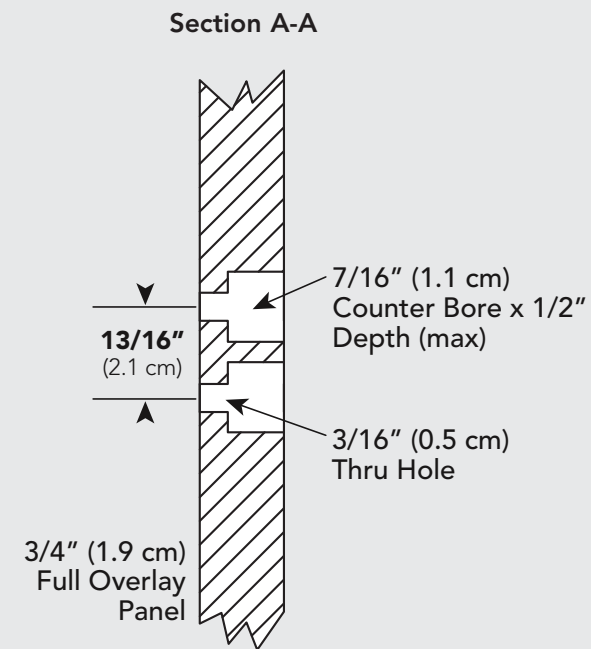

Handle Installation

Handle Installation

Specifications subject to change without notice.