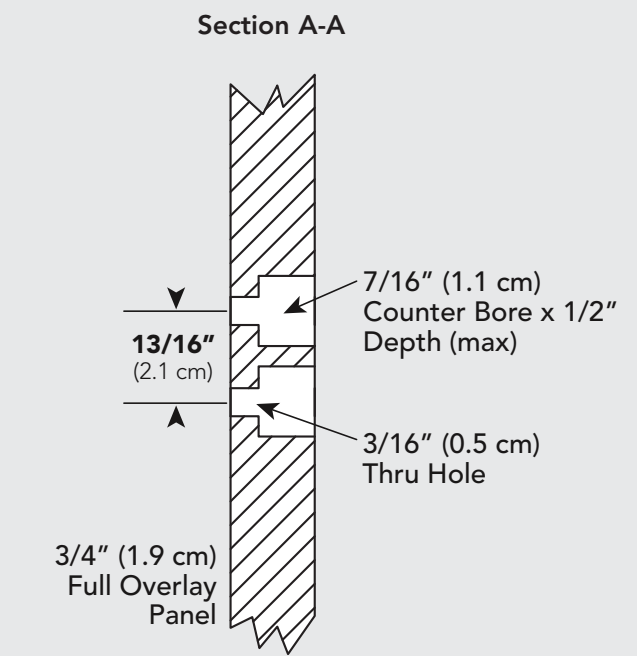

IMPORTANT—Please Read and Follow!

- Before beginning, please read these instructions completely and carefully.
- Use caution during assembly to minimize scratches.
- Do not remove permanently affixed labels, warnings or plates from the product. This may void the warranty.
- Please refer to the DFRB5, DFFB5 and DFWB Installation Instructions for more information on installing the door panel.
- **The installer should leave instructions with the customer who should retain for local inspector's use and future reference.**

Installation with Wooden Full Overlay Custom Door Front

Parts Included

Part	Quantity
Designer Handles	(1)
#10 x 3/4" Hex Head Screws	(4)
Installation Instructions	

Required Tools

- Electric Drill
- 3/16" (0.5 cm) Drill Bit
- 7/16" (1.1 cm) Spade or Forstner Bit (Counterbore)
- Tape Measure
- Hex Head Screw Driver
- Masking Tape and Pencil

To Install:

1. Locate the wooden custom panel.
2. Using the illustrations on the next page, layout the handle location on the panels. It is recommended that masking tape be placed where the four holes will be drilled to help mark the hole placement and to prevent any damage to the door when drilling the holes.
3. The Designer handle will be mounted using (4) of the #10 x 3/4" Hex head screws provided. Using the 3/16" (0.5 cm) drill bit, drill completely through the door in the hole locations. Using the 7/16" (1.1 cm) bit, counter-bore four holes 1/2" (1.2 cm) deep max. on the **BACKSIDE** of the custom door panel.
4. Attach the Designer handle to the panel using (4) #10 x 3/4" screws provided.

Handle Installation