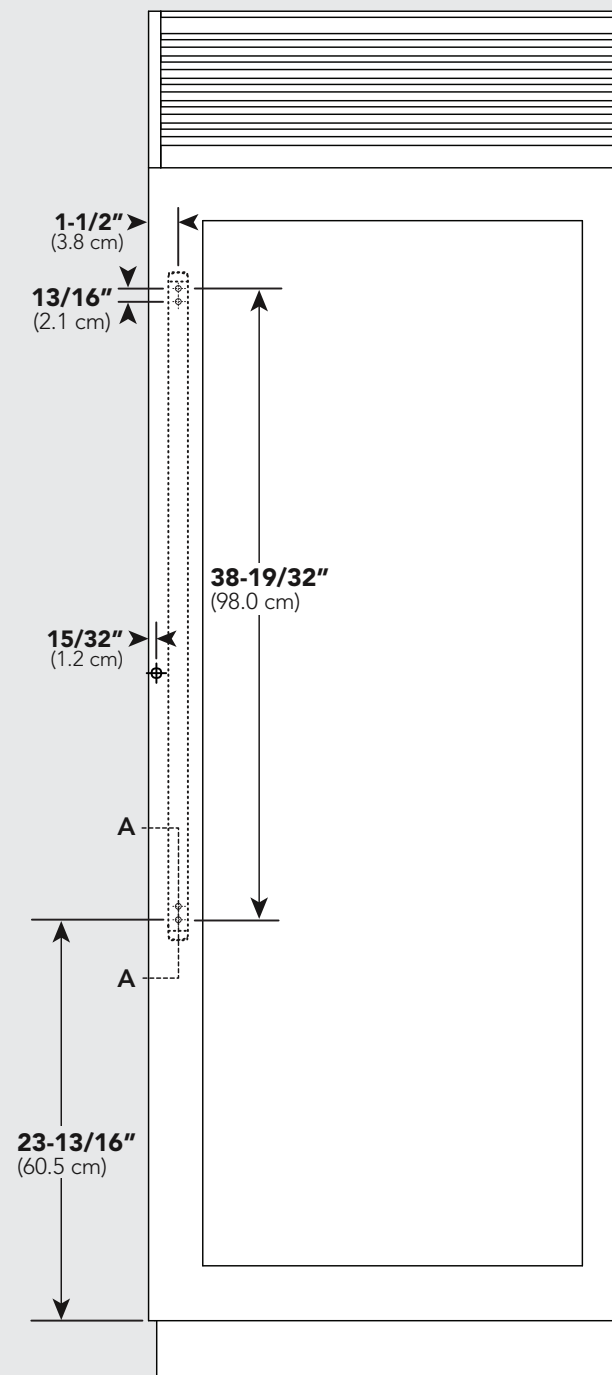

Handle Installation

Custom Door
DFWB Wine Cellar
(Front View)
Designer Handle