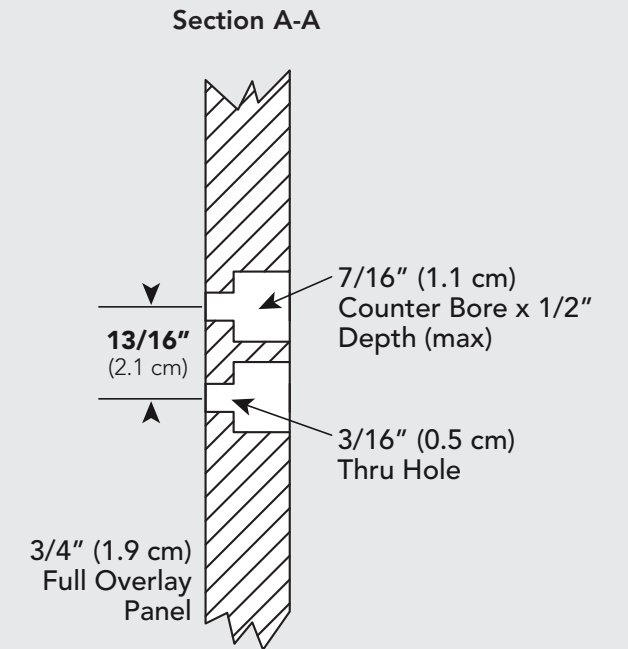

# Handle Installation

30" Custom Door  
DFRB All Refrigerator/DFFB All Freezer  
(Front View)  
Designer Handle

# Handle Installation

Custom Door  
DFWB Wine Cellar  
(Front View)  
Designer Handle

Specifications subject to change without notice.