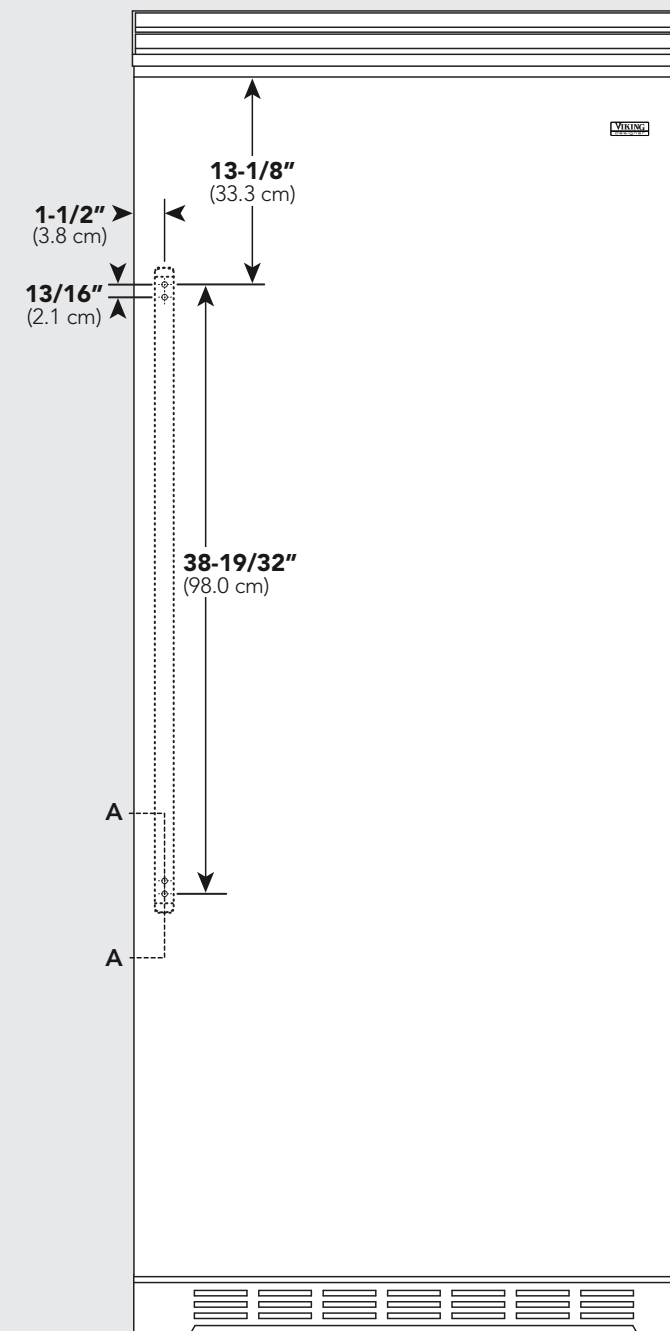

Installation with Wooden Full Overlay Custom Door Front

Parts Included

Part	Quantity
Designer Handles	(1)
#10 x 3/4" Hex Head Screws	(4)
Installation Instructions	

Required Tools

- Electric Drill
- 3/16" (0.5 cm) Drill Bit
- 7/16" (1.1 cm) Spade or Forstner Bit (Counterbore)
- Tape Measure
- Hex Head Screw Driver
- Masking Tape and Pencil

To Install:

1. Locate the wooden custom panel.
2. Using the illustrations on the next page, layout the handle location on the panels. It is recommended that masking tape be placed where the four holes will be drilled to help mark the hole placement and to prevent any damage to the door when drilling the holes.
3. The Designer handle will be mounted using (4) of the #10 x 3/4" Hex head screws provided. Using the 3/16" (0.5 cm) drill bit, drill completely through the door in the hole locations. Using the 7/16" (1.1 cm) bit, counter-bore four holes 1/2" (1.2 cm) deep max. on the **BACKSIDE** of the custom door panel.
4. Attach the Designer handle to the panel using (4) #10 x 3/4" screws provided.

Handle Installation

36" Custom Door
DFRB All Refrigerator/DFFB All Freezer
(Front View)
Designer Handle