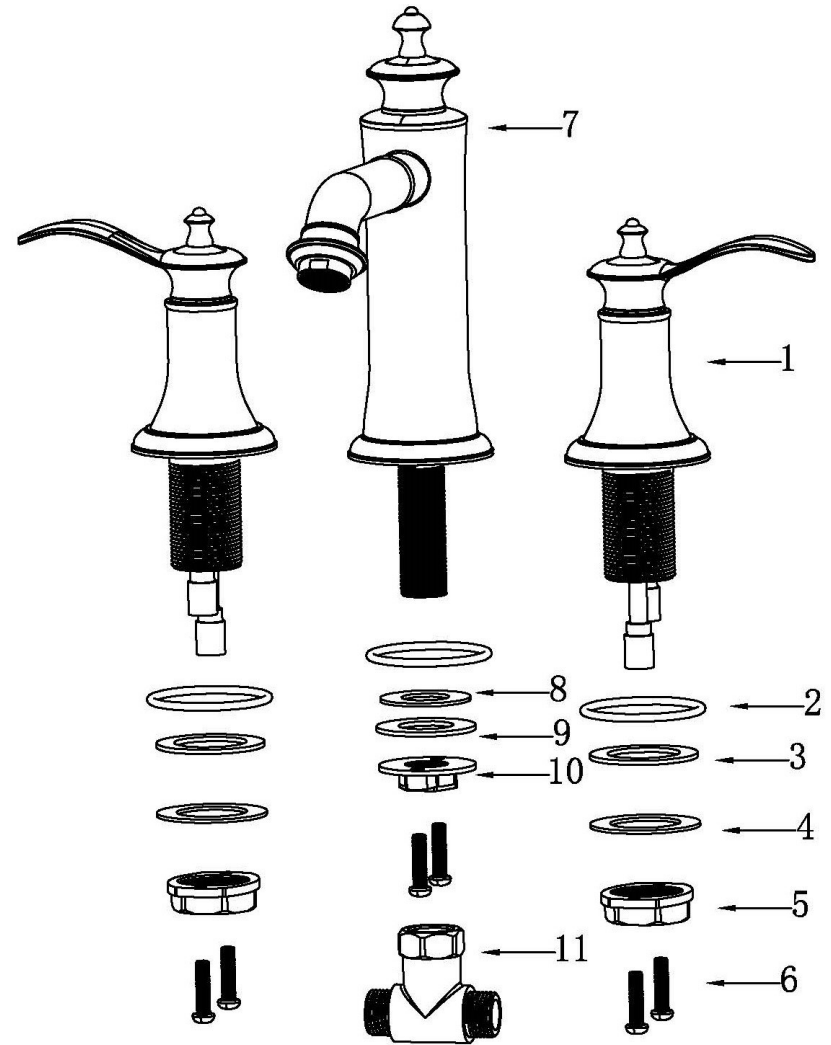

### Vineyard

**Models:** KBF474C  
 KBF474MB  
 KBF474ORB  
 KBF474SS

1 - Faucet Handles	2	6 - Screws	4
2 - O-Ring	3	7 - Faucet Body	1
3 - Rubber Washer	2	8 - Rubber Washer	1
4 - Metal Washer	2	9 - Metal Washer	1
5 - Mounting Hardware	2	10 - Mounting Hardware	2
		11 - T-Connector	1

2

3

6

1 - Cap	9 - Rubber Washer	17 - Base
2 - Screw	10 - Metal Washer	18 - Rubber Washer
3 - Handle	11 - Mounting Hardware	19 - Metal Washer
4 - Flange	12 - Screws	20 - Mounting Hardware
5 - Cartridge	13 - Faucet Body	21 - T-Connector
6 - Handle Base	14 - Washer	22 - Water Lines
7 - Base	15 - Aerator	23 - Water Lines
8 - O-Ring	16 - Aerator Cover	