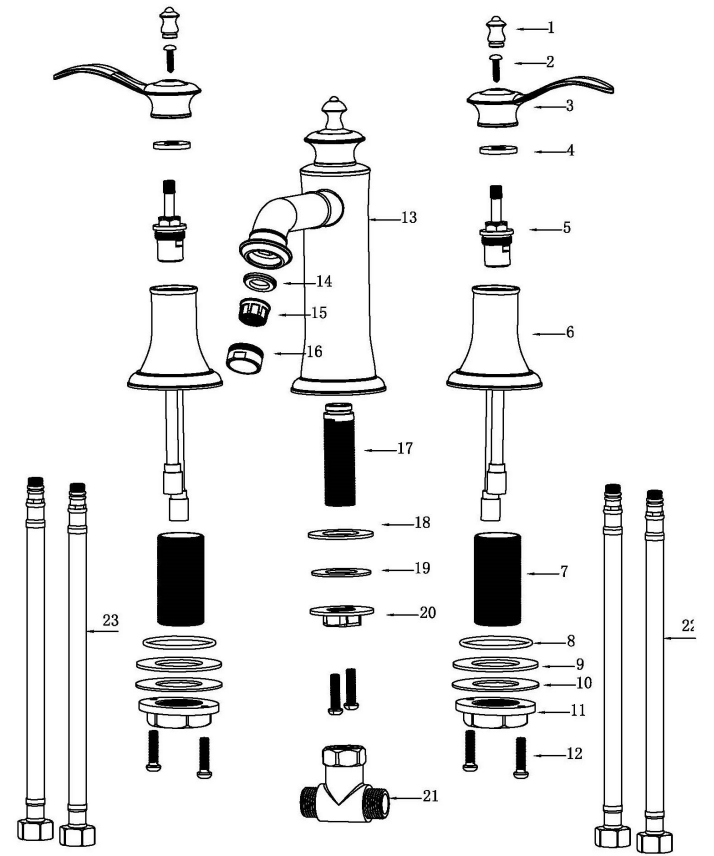

### Vineyard

**Models:** KBF474C  
 KBF474MB  
 KBF474ORB  
 KBF474SS

1 - Faucet Handles	2	6 - Screws	4
2 - O-Ring	3	7 - Faucet Body	1
3 - Rubber Washer	2	8 - Rubber Washer	1
4 - Metal Washer	2	9 - Metal Washer	1
5 - Mounting Hardware	2	10 - Mounting Hardware	2
		11 - T-Connector	1

2

3

6

1 - Cap	9 - Rubber Washer	17 - Base
2 - Screw	10 - Metal Washer	18 - Rubber Washer
3 - Handle	11 - Mounting Hardware	19 - Metal Washer
4 - Flange	12 - Screws	20 - Mounting Hardware
5 - Cartridge	13 - Faucet Body	21 - T-Connector
6 - Handle Base	14 - Washer	22 - Water Lines
7 - Base	15 - Aerator	23 - Water Lines
8 - O-Ring	16 - Aerator Cover	