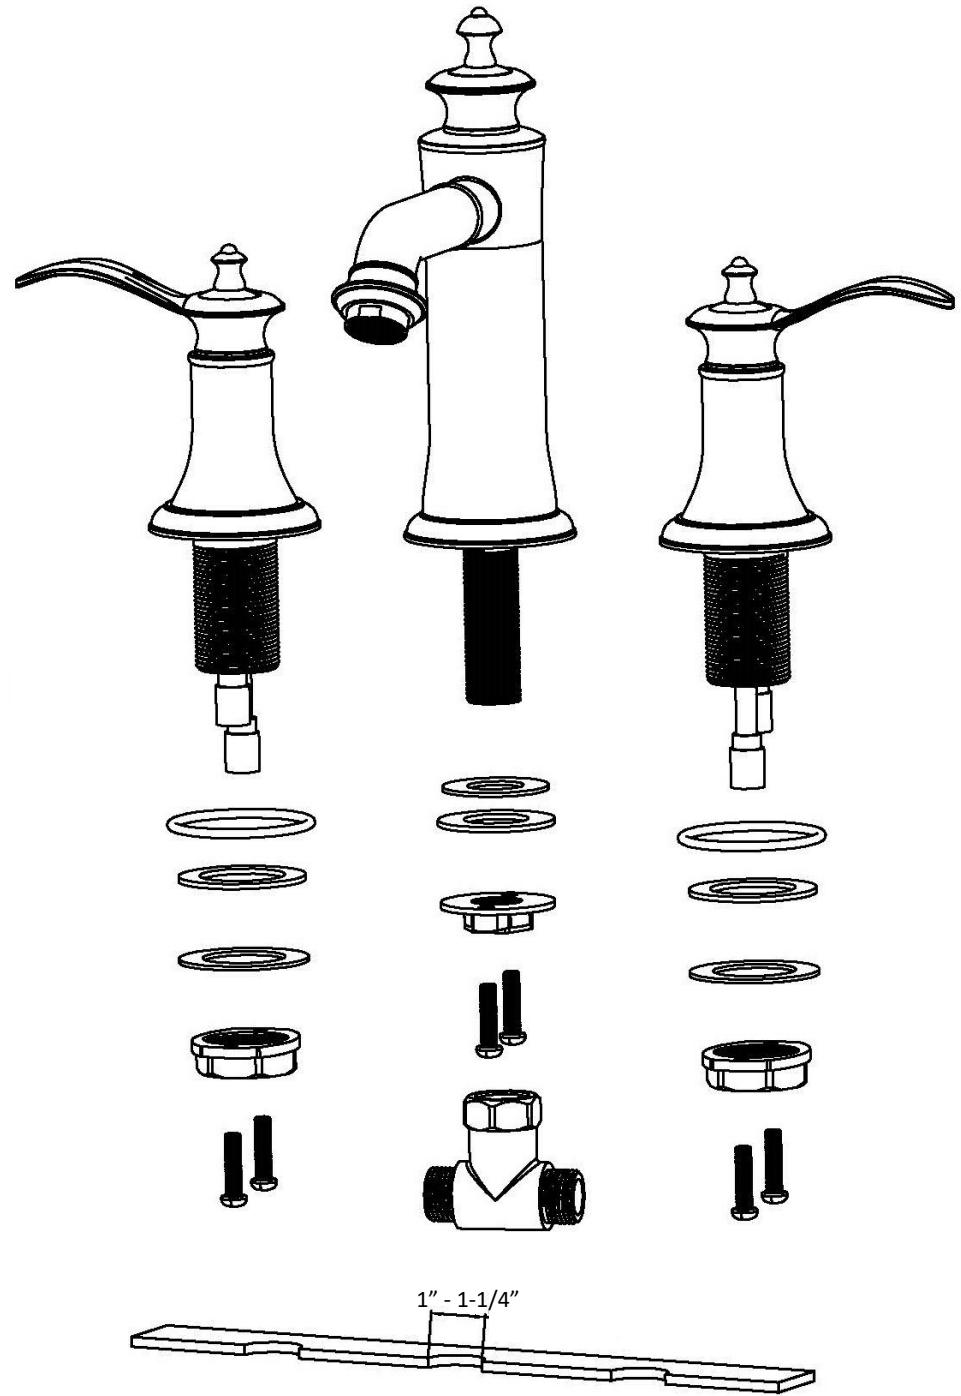

### Vineyard

**Models:** KBF474C  
 KBF474MB  
 KBF474ORB  
 KBF474SS

1 - Faucet Handles	2	6 - Screws	4
2 - O-Ring	3	7 - Faucet Body	1
3 - Rubber Washer	2	8 - Rubber Washer	1
4 - Metal Washer	2	9 - Metal Washer	1
5 - Mounting Hardware	2	10 - Mounting Hardware	2
		11 - T-Connector	1

2

3

6

1 - Cap	9 - Rubber Washer	17 - Base
2 - Screw	10 - Metal Washer	18 - Rubber Washer
3 - Handle	11 - Mounting Hardware	19 - Metal Washer
4 - Flange	12 - Screws	20 - Mounting Hardware
5 - Cartridge	13 - Faucet Body	21 - T-Connector
6 - Handle Base	14 - Washer	22 - Water Lines
7 - Base	15 - Aerator	23 - Water Lines
8 - O-Ring	16 - Aerator Cover	