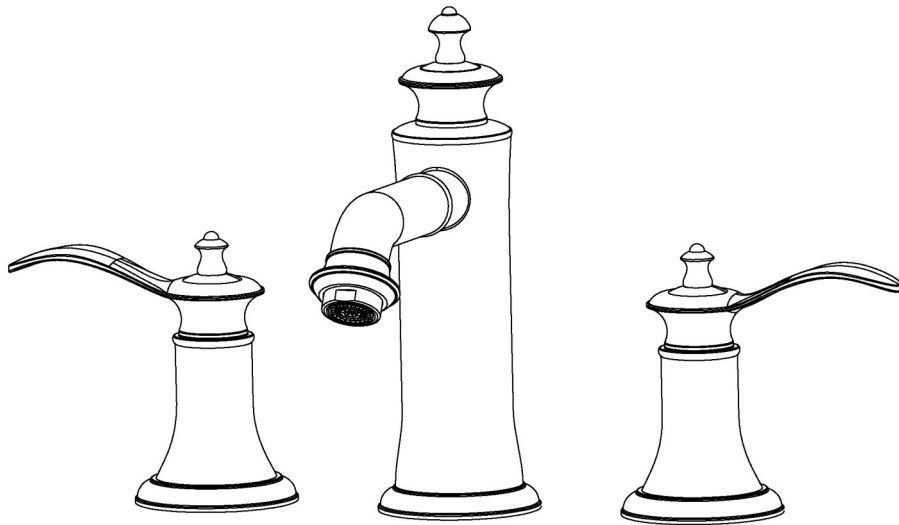

### Vineyard

**Models:** KBF474C  
 KBF474MB  
 KBF474ORB  
 KBF474SS

1 - Faucet Handles	2	6 - Screws	4
2 - O-Ring	3	7 - Faucet Body	1
3 - Rubber Washer	2	8 - Rubber Washer	1
4 - Metal Washer	2	9 - Metal Washer	1
5 - Mounting Hardware	2	10 - Mounting Hardware	2
		11 - T-Connector	1