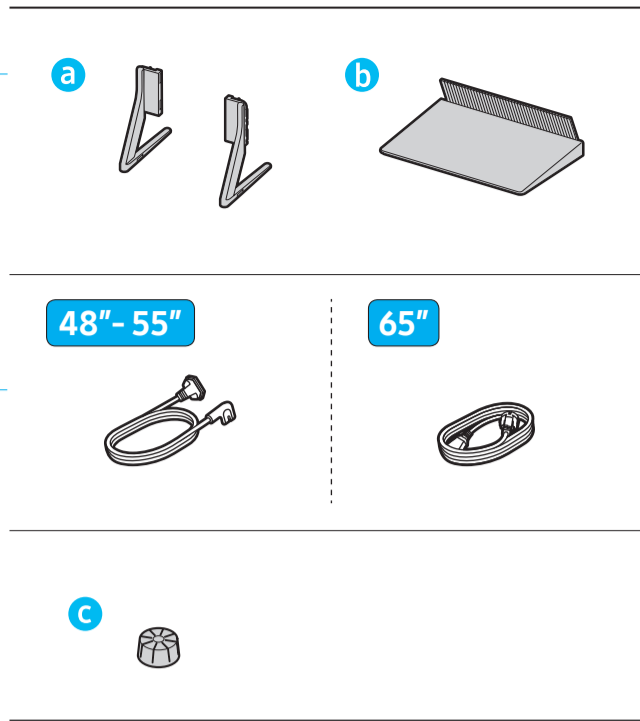

**1**

**48"**

---

**55"**

---

**65"**

**2**

**3**

R ✓ L

L ✗ R

	A	B	C	D	E	F	G	H
48S9*H 48SH9*	42.1 inches (1069.3 mm) (106.93 cm)	24.4 inches (619.9 mm) (61.99 cm)	1.6 inches (39.6 mm) (3.96 cm)	27.0 inches (685.9 mm) (68.59 cm)	10.4 inches (265.2 mm) (26.52 cm)	47.5 inches (120 cm) (120 cm)	23.4 lbs (10.6 kg) (10,6 kr)	26.2 lbs (11.9 kg) (11,9 kr)
55S9*H 55SH9*	48.2 inches (1225.4 mm) (122.54 cm)	27.9 inches (708.6 mm) (70.86 cm)	1.6 inches (39.9 mm) (3.99 cm)	30.5 inches (773.6 mm) (77.36 cm)	10.4 inches (265.2 mm) (26.52 cm)	54.6 inches (138 cm) (138 cm)	32.2 lbs (14.6 kg) (14,6 kr)	35.1 lbs (15.9 kg) (15,9 kr)
65S9*H 65SH9*	56.9 inches (1444.3 mm) (144.43 cm)	32.7 inches (831.7 mm) (83.17 cm)	1.6 inches (39.9 mm) (3.99 cm)	35.3 inches (896.7 mm) (89.67 cm)	10.4 inches (265.2 mm) (26.52 cm)	64.5 inches (163 cm) (163 cm)	42.1 lbs (19.1 kg) (19,1 kr)	45.0 lbs (20.4 kg) (20,4 kr)

\*: 0-9, A-Z

	VESA A x B (mm) VESA A x B (mm)	C (mm) C (mm)	D x 4
48S9*H 48SH9*	300 x 200	28-30	M8
55S9*H 55SH9*	300 x 200	28-30	M8
65S9*H 65SH9*	300 x 200	28-30	M8

\*: 0-9, A-Z