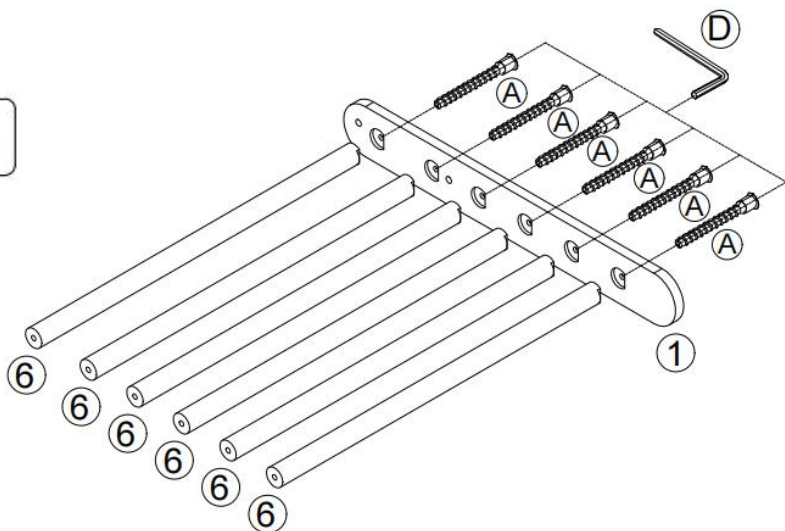

Installation:

1