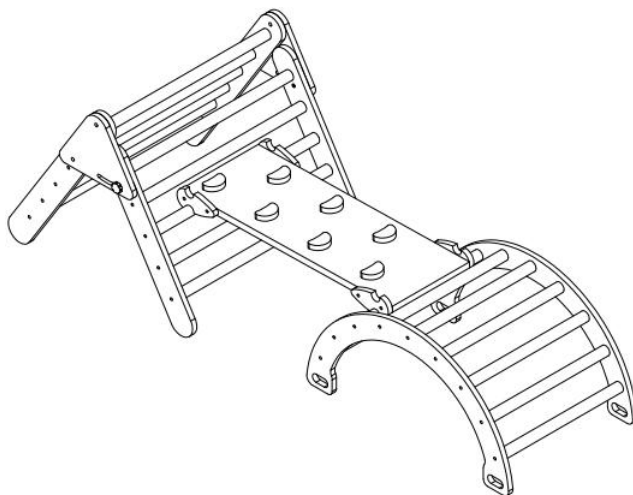

VEVOR®

TOUGH TOOLS, HALF PRICE

PIKLER TRIANGLE SET

MODELL: ZF-3LB / ZF-3LC

OBS: Verkliga föremål och bilder kan vara något annorlunda, se ditt köp!

NEED HELP? CONTACT US!

Have product questions? Need technical support? Please feel free to contact us:

Technical Support and E-Warranty Certificate
www.vevor.com/support

This is the original instruction, please read all manual instructions carefully before operating. VEVOR reserves a clear interpretation of our user manual. The appearance of the product shall be subject to the product you received. Please forgive us that we won't inform you again if there are any technology or software updates on our product.