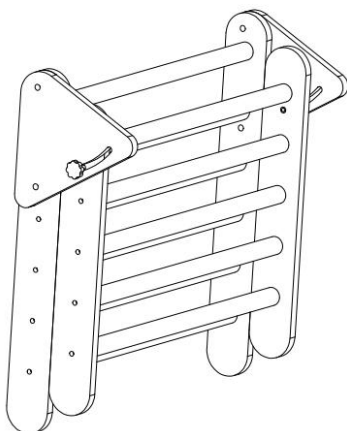

## PARTS LIST AND INSTALLATION

NOTE: Please check you have all the parts as shown in the part list.

	
<p>Long support plate(Anti-rotation design) x1</p>	<p>Long support plate x1</p>
	
<p>Short support plate(Anti-rotation design) x1</p>	<p>Short support plate x1</p>
	
<p>Triangular connection plate x2</p>	<p>Climbing poles(Pikler Triangle) x11</p>
	
<p>Thick Board x1</p>	<p>Fish-shaped connecting plate x4</p>
	
<p>Arch plate(Anti-rotation design) x1</p>	<p>Arch plate x1</p>
	
<p>Climbing poles(Climbing Arch) x9</p>	<p>Bolts x40</p>
	
<p>Hexagon socket bolts x12</p>	<p>Locking nuts x4</p>
	
<p>Hex key x2</p>	<p>Plum head bolts x2</p>
	
<p>User Manual x1</p>	

## Installation:

1

2

3

4

6

Collapsible storage  
after release.

7