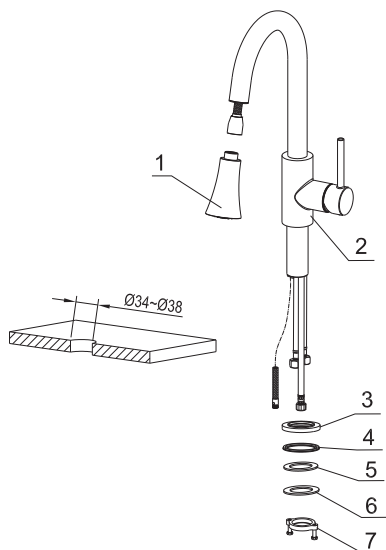

INSTALLATION GUIDE

STEP 1

1. Remove the mounting hardware(7), metal washer(6), rubber washer B(5) from the main body(2);