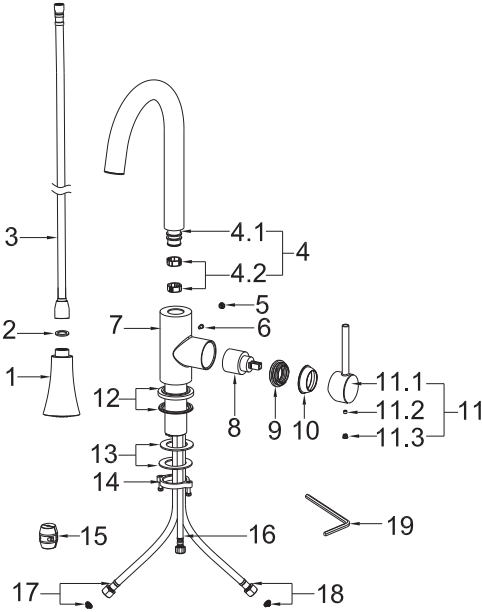

## STEP 6

---

6. Connect the waterlines to outlet tightly.  
Turn on the outlet and check for leaks.

## How to operate the handle:

- 1) Open the handle lever to turn water on. Push to turn off.
- 2) Turn the handle lever to the left to increase hot water flow with higher water temperature, while lower the water temperature by operating reversely.

## Spray

The operation of the spray diverter:

- 1) When first turned on, water comes from aerator.
- 2) Press the botton back, stream water comes from aerator.
- 3) Press the botton front, spray water comes from nozzles.

# REPLACEMENT PARTS

No.	Description	Finishes/colors	Item No.
1	Spray Head	C, SS	500300614**
2	Washer		70020038930
3	Spray Hose	C, SS	500401611**
4	Spout Kit	C, SS	300300387**
5	Cover Button		50010103731
6	Set Screw		50060033800
7	Main Body	C, SS	100300521**
8	35A Cartridge		20060010900
9	Nut		40060199252
10	Cap	C, SS	500101091**
11	Handle	C, SS	200100371**
12	Base	C, SS	500101557**
13	Rubber & Metal Washer		70020037354
14	Mounting Hardware		40060185018
15	Weight		50020066700
16	Supply Hose		50042068821
17	Hot Waterline		50042078821
18	Cold Waterline		50042078826
19	Hex Wrench		50060003700