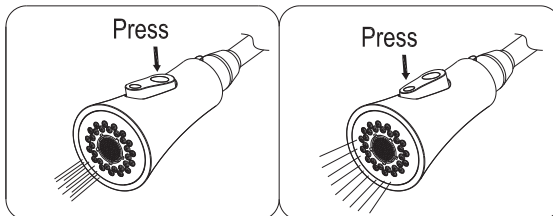

## STEP 6

---

6. Connect the waterlines to outlet tightly.  
Turn on the outlet and check for leaks.

## How to operate the handle:

- 1) Open the handle lever to turn water on. Push to turn off.
- 2) Turn the handle lever to the left to increase hot water flow with higher water temperature, while lower the water temperature by operating reversely.

## Spray

The operation of the spray diverter:

- 1) When first turned on, water comes from aerator.
- 2) Press the botton back, stream water comes from aerator.
- 3) Press the botton front, spray water comes from nozzles.