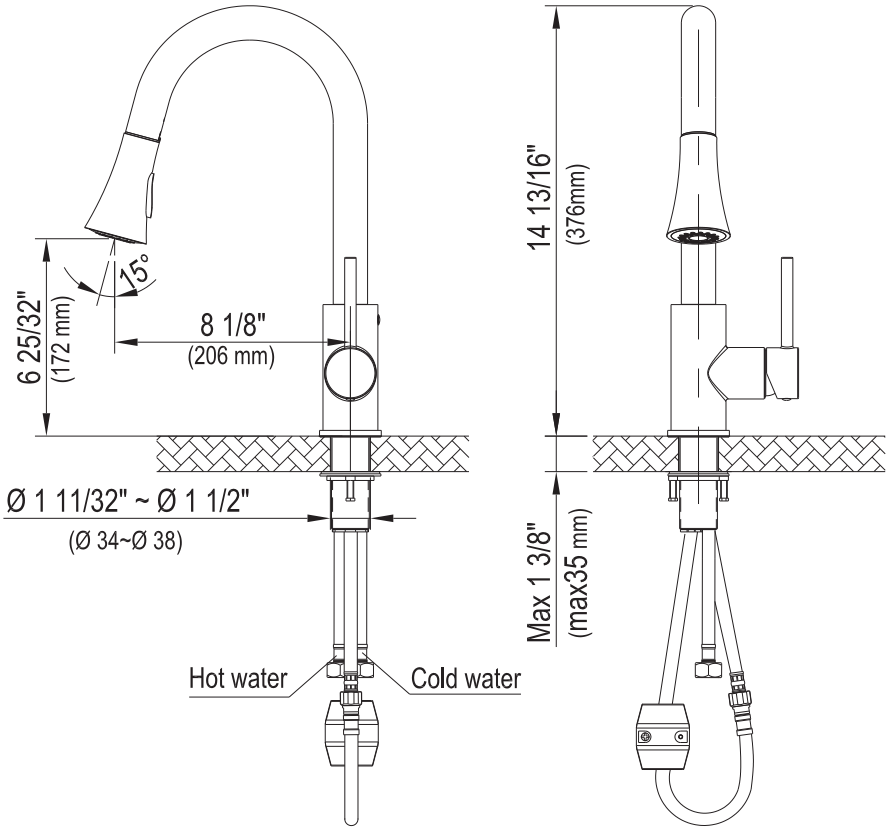

## **Weybridge**

**Models:** KKF240C

KKF240SS

The Component List	Qty.
1. Spray Head	1
2. Main Body	1
3. Base	1
4. Rubber Washer A	1
5. Rubber Washer B	1
6. Metal Washer	1
7. Mounting Hardware	1
8. Spray Hose	1
9. Weight	1
10. Hex Wrench	1

## STEP 3

3. After adjusting the direction of the main body(2), tighten the mounting nut(7) with hands and tighten the screws with a Philips screwdriver.

# REPLACEMENT PARTS

No.	Description	Finishes/colors	Item No.
1	Spray Head	C, SS	500300614**
2	Washer		70020038930
3	Spray Hose	C, SS	500401611**
4	Spout Kit	C, SS	300300387**
5	Cover Button		50010103731
6	Set Screw		50060033800
7	Main Body	C, SS	100300521**
8	35A Cartridge		20060010900
9	Nut		40060199252
10	Cap	C, SS	500101091**
11	Handle	C, SS	200100371**
12	Base	C, SS	500101557**
13	Rubber & Metal Washer		70020037354
14	Mounting Hardware		40060185018
15	Weight		50020066700
16	Supply Hose		50042068821
17	Hot Waterline		50042078821
18	Cold Waterline		50042078826
19	Hex Wrench		50060003700

\*\* Denotes faucet component color options:

C - Chrome

SS - Spot Free Stainless Steel