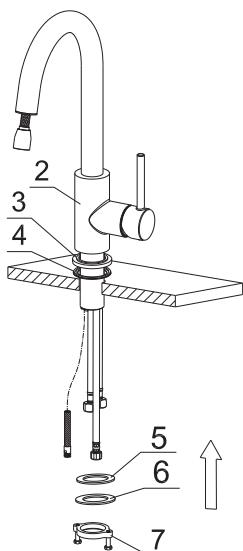

STEP 2

2. Insert the main body into the hole with base(3) and rubber washer A(4), refix the rubber washer B(5), metal washer(6) and mounting hardware(7) from the bottom.