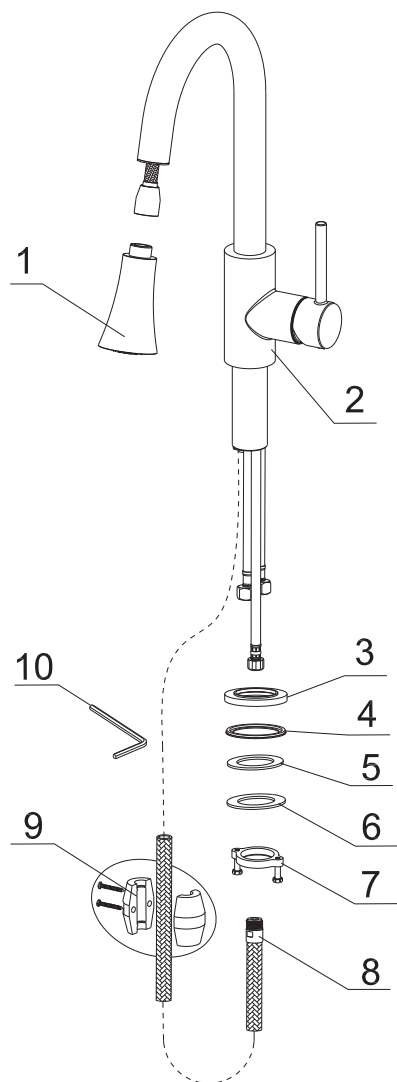

## **Weybridge**

**Models:** KKF240C

KKF240SS

The Component List	Qty.
1. Spray Head	1
2. Main Body	1
3. Base	1
4. Rubber Washer A	1
5. Rubber Washer B	1
6. Metal Washer	1
7. Mounting Hardware	1
8. Spray Hose	1
9. Weight	1
10. Hex Wrench	1

## STEP 2

2. Insert the main body into the hole with base(3) and rubber washer A(4), refix the rubber washer B(5), metal washer(6) and mounting hardware(7) from the bottom.

# REPLACEMENT PARTS

No.	Description	Finishes/colors	Item No.
1	Spray Head	C, SS	500300614**
2	Washer		70020038930
3	Spray Hose	C, SS	500401611**
4	Spout Kit	C, SS	300300387**
5	Cover Button		50010103731
6	Set Screw		50060033800
7	Main Body	C, SS	100300521**
8	35A Cartridge		20060010900
9	Nut		40060199252
10	Cap	C, SS	500101091**
11	Handle	C, SS	200100371**
12	Base	C, SS	500101557**
13	Rubber & Metal Washer		70020037354
14	Mounting Hardware		40060185018
15	Weight		50020066700
16	Supply Hose		50042068821
17	Hot Waterline		50042078821
18	Cold Waterline		50042078826
19	Hex Wrench		50060003700