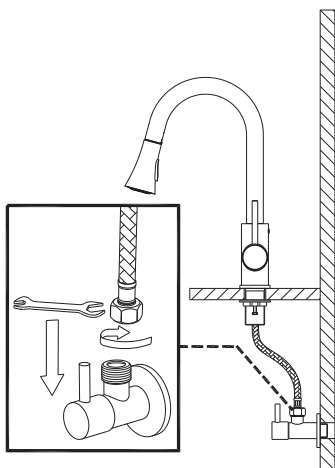

## STEP 5

---

5. Attach the weight(9) on the spray hose(8).

## STEP 6

---

6. Connect the waterlines to outlet tightly.  
Turn on the outlet and check for leaks.

# REPLACEMENT PARTS

No.	Description	Finishes/colors	Item No.
1	Spray Head	C, SS	500300614**
2	Washer		70020038930
3	Spray Hose	C, SS	500401611**
4	Spout Kit	C, SS	300300387**
5	Cover Button		50010103731
6	Set Screw		50060033800
7	Main Body	C, SS	100300521**
8	35A Cartridge		20060010900
9	Nut		40060199252
10	Cap	C, SS	500101091**
11	Handle	C, SS	200100371**
12	Base	C, SS	500101557**
13	Rubber & Metal Washer		70020037354
14	Mounting Hardware		40060185018
15	Weight		50020066700
16	Supply Hose		50042068821
17	Hot Waterline		50042078821
18	Cold Waterline		50042078826
19	Hex Wrench		50060003700