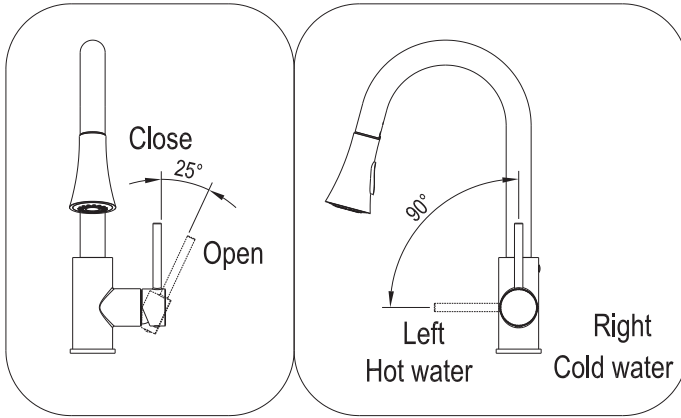

## STEP 5

---

5. Attach the weight(9) on the spray hose(8).

## STEP 6

---

6. Connect the waterlines to outlet tightly.  
Turn on the outlet and check for leaks.

## How to operate the handle:

- 1) Open the handle lever to turn water on. Push to turn off.
- 2) Turn the handle lever to the left to increase hot water flow with higher water temperature, while lower the water temperature by operating reversely.