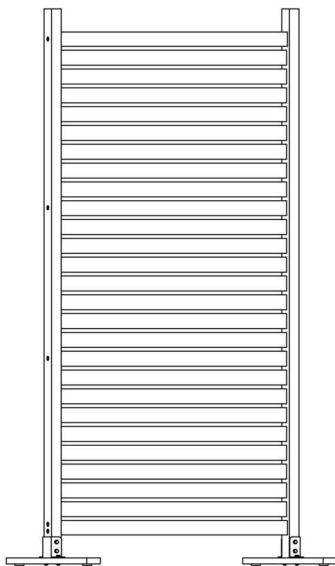

VEVOR®
TOUGH TOOLS, HALF PRICE

**PRIVACY BUITEN
SCHERMEN**

Model YHPF001

HULP NODIG? NEEM CONTACT MET ONS OP!

Heeft u vragen over het product? Heeft u technische ondersteuning nodig? Neem dan gerust contact met ons op:

Technische ondersteuning en e-garantiecertificaat
www.vevor.com/support

Dit is de originele instructie, lees alle handleidingen zorgvuldig door voordat u het product gebruikt. VEVOR behoudt zich een duidelijke interpretatie van onze gebruikershandleiding voor. Het uiterlijk van het product is afhankelijk van het product dat u hebt ontvangen. Vergeef ons dat we u niet opnieuw zullen informeren als er technologie- of software-updates voor ons product zijn.