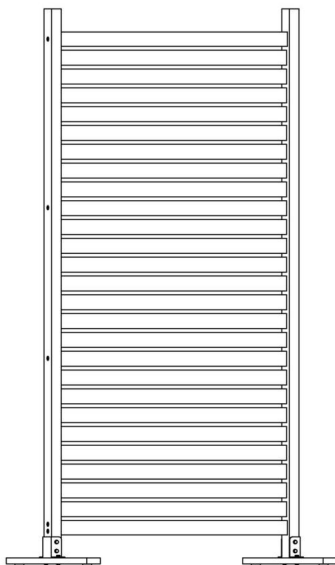

VEVOR®
TOUGH TOOLS, HALF PRICE

PRYWATNOŚĆ NA ZEWNĄTRZ
EKRANY

ModelYHPF001

POTRZEBUJESZ POMOCY? SKONTAKTUJ SIĘ Z NAMI!

Masz pytania dotyczące produktu? Potrzebujesz wsparcia technicznego? Skontaktuj się z nami:

Wsparcie techniczne i certyfikat gwarancji
elektronicznej www.vevor.com/support

To jest oryginalna instrukcja, przed użyciem należy uważnie przeczytać wszystkie instrukcje. VEVOR zastrzega sobie jasną interpretację naszej instrukcji obsługi. Wygląd produktu będzie zależał od produktu, który otrzymałeś. Prosimy o wybaczenie, że nie poinformujemy Cię ponownie, jeśli w naszym produkcie pojawią się jakiegokolwiek aktualizacje technologiczne lub oprogramowania.