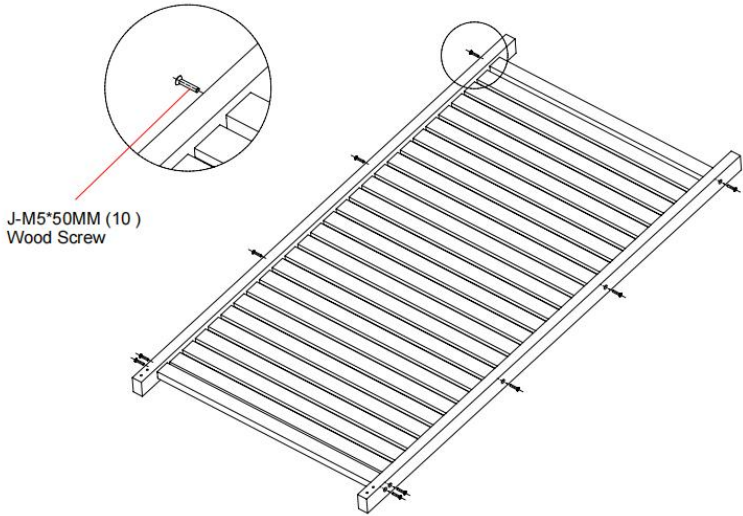

M6*80mm Bolt (4)

Wrench (2)

Product Description

Step-1

1.Assemble on box

Step-2

1.Push post up to wall to hold slats in post during installation

Step-3