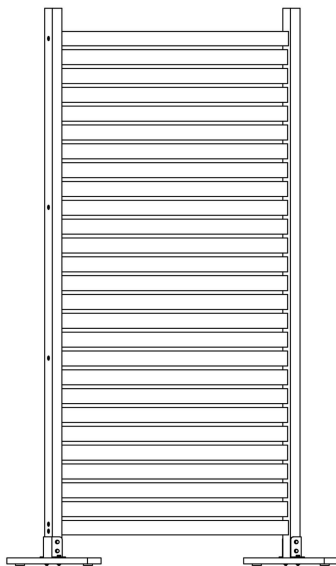

VEVOR®

TOUGH TOOLS, HALF PRICE

OUTDOOR PRIVACY SCREENS

Model: YHPF001

NEED HELP? CONTACT US!

Have product questions? Need technical support? Please feel free to contact us:

Technical Support and E-Warranty Certificate
www.vevor.com/support

This is the original instruction, please read all manual instructions carefully before operating. VEVOR reserves a clear interpretation of our user manual. The appearance of the product shall be subject to the product you received. Please forgive us that we won't inform you again if there are any technology or software updates on our product.