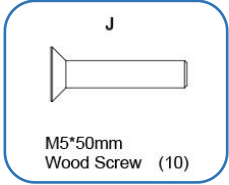

M6*80mm Bolt (4)

Wrench (2)

Product Description

Step-1

1.Assemble on box

Step-2

1.Push post up to wall to hold slats in post during installation

Step-3