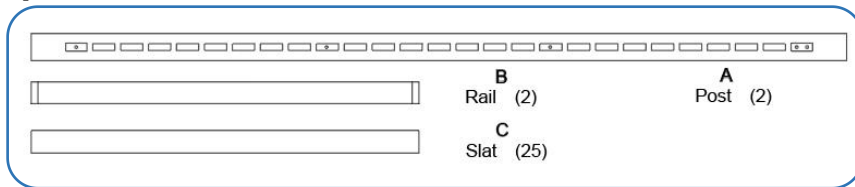

M6*80mm Bolt (4)

Wrench (2)

Product Description

Step-1

1.Assemble on box

Step-2

1.Push post up to wall to hold slats in post during installation

Step-3