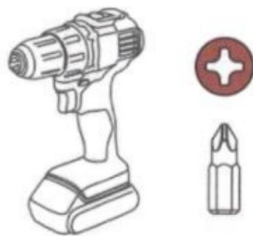

Säkerhetsåtgärder

Läs dessa instruktioner innan du använder denna produkt. Underlåtenhet att göra det kan resultera i allvarliga skador. de grundläggande försiktighetsåtgärderna ska alltid följas,

inklusive följande: OBS! Ritningarna i denna bruksanvisning är endast för illustrationsändamål och i vissa detaljer kan det skilja sig från den faktiska produkten.

Innan montering

Innan montering rekommenderar vi:

1. Använd handskar.

2. Rekommenderade verktyg, bormaskin med stjärnborr

3. vi rekommenderar 2 personer för en smidigare montering