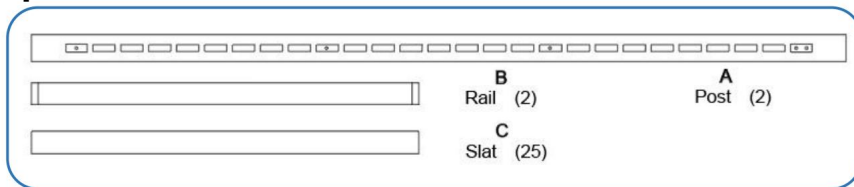

G
Washer (12)

H
Washer (4)

I
Nut (8)

J
M5*50mm
Wood Screw (10)

K
M6*80mm Bolt (4)

L
Wrench (2)

Productomschrijving

Step 1