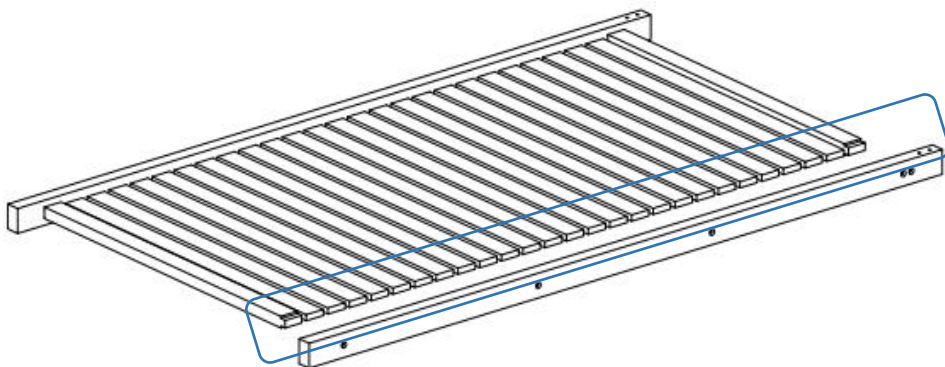

M6*80mm Bolt (4)

Wrench (2)

Product Description

Step-1

1.Assemble on box

Step-2

1.Push post up to wall to hold slats in post during installation

Step-3