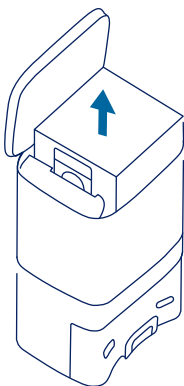

Tapo Robot Vacuum Disposable Dust Bag

Replacement Instructions

1. Open the top cover and pull up the handle of the dust bag to remove.

2. Throw away the used dust bag.

3. Install a new dust bag and replace the cover.