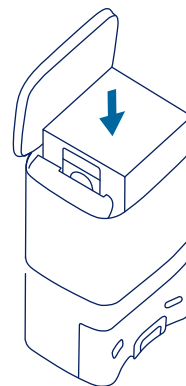

Tapo Robot Vacuum Disposable Dust Bag

Replacement Instructions

1. Open the top cover and pull up the handle of the dust bag to remove.

2. Throw away the used dust bag.

3. Install a new dust bag and replace the cover.