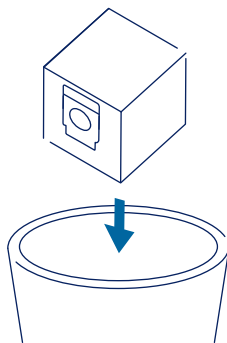

Tapo Robot Vacuum Disposable Dust Bag

Replacement Instructions

1. Open the top cover and pull up the handle of the dust bag to remove.

2. Throw away the used dust bag.

3. Install a new dust bag and replace the cover.

tapo