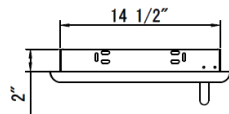

C3-SA2014 INSTALL GUIDE

DIMENSIONAL RENDERINGS

Overall Product Dimensions			
Model No.	Height	Width	Depth
C3-SA2014	22"	16"	5"

Cutout Dimensions for Island			
Model No.	Height	Width	Depth
C3-SA2014	20 1/2"	14 1/2"	2"

Install Notes:

- ✓ 2 anchor points are located on each side of the doors interior frame (top, bottom, left and right)
- ✓ Due to wide variance of possible building materials, anchors are not included
- ✓ When inserting your anchors be sure to use a framing square to ensure the door is not pulled out of square
- ✓ These specs are accurate but we always suggest having the product physically on site to ensure full understanding of how this product will coordinate with your build