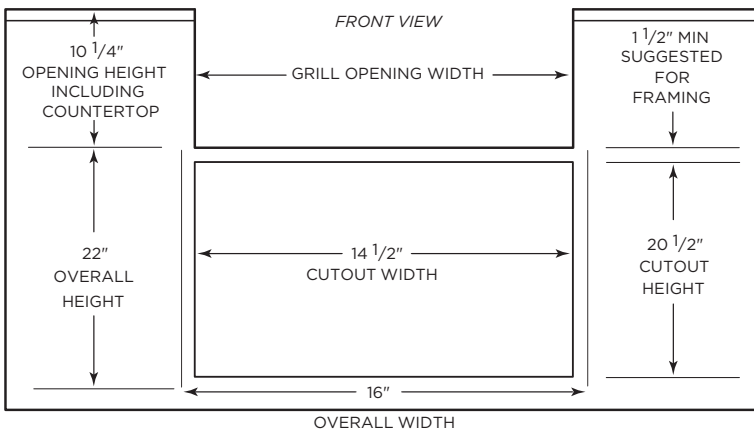

C3-SA2014 INSTALL GUIDE

DIMENSIONAL RENDERINGS

Overall Product Dimensions			
Model No.	Height	Width	Depth
C3-SA2014	22"	16"	5"

Cutout Dimensions for Island			
Model No.	Height	Width	Depth
C3-SA2014	20 1/2"	14 1/2"	2"

Install Notes:

- ✓ 2 anchor points are located on each side of the doors interior frame (top, bottom, left and right)
- ✓ Due to wide variance of possible building materials, anchors are not included
- ✓ When inserting your anchors be sure to use a framing square to ensure the door is not pulled out of square
- ✓ These specs are accurate but we always suggest having the product physically on site to ensure full understanding of how this product will coordinate with your build