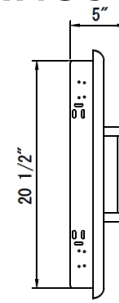

C3-SA2014 INSTALL GUIDE

DIMENSIONAL RENDERINGS

Overall Product Dimensions			
Model No.	Height	Width	Depth
C3-SA2014	22"	16"	5"

Cutout Dimensions for Island			
Model No.	Height	Width	Depth
C3-SA2014	20 1/2"	14 1/2"	2"

Install Notes:

- ✓ 2 anchor points are located on each side of the doors interior frame (top, bottom, left and right)
- ✓ Due to wide variance of possible building materials, anchors are not included
- ✓ When inserting your anchors be sure to use a framing square to ensure the door is not pulled out of square
- ✓ These specs are accurate but we always suggest having the product physically on site to ensure full understanding of how this product will coordinate with your build