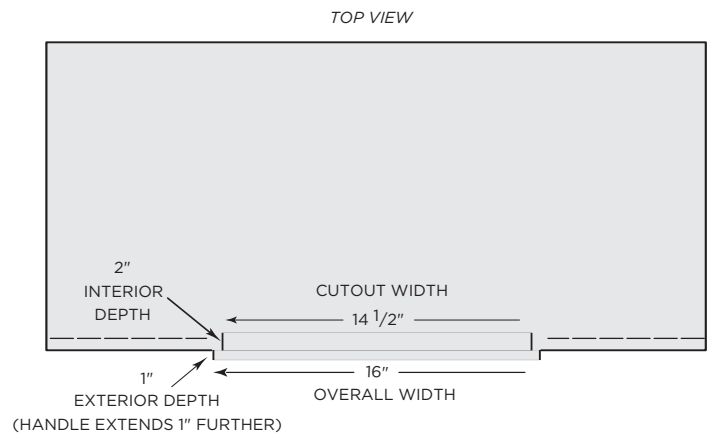

C3-SA2014 INSTALL GUIDE

DIMENSIONAL RENDERINGS

Overall Product Dimensions			
Model No.	Height	Width	Depth
C3-SA2014	22"	16"	5"

Cutout Dimensions for Island			
Model No.	Height	Width	Depth
C3-SA2014	20 1/2"	14 1/2"	2"

Install Notes:

- ✓ 2 anchor points are located on each side of the doors interior frame (top, bottom, left and right)
- ✓ Due to wide variance of possible building materials, anchors are not included
- ✓ When inserting your anchors be sure to use a framing square to ensure the door is not pulled out of square
- ✓ These specs are accurate but we always suggest having the product physically on site to ensure full understanding of how this product will coordinate with your build