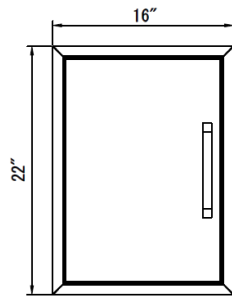

C3-SA2014 INSTALL GUIDE

DIMENSIONAL RENDERINGS

Overall Product Dimensions			
Model No.	Height	Width	Depth
C3-SA2014	22"	16"	5"

Cutout Dimensions for Island			
Model No.	Height	Width	Depth
C3-SA2014	20 1/2"	14 1/2"	2"

Install Notes:

- ✓ 2 anchor points are located on each side of the doors interior frame (top, bottom, left and right)
- ✓ Due to wide variance of possible building materials, anchors are not included
- ✓ When inserting your anchors be sure to use a framing square to ensure the door is not pulled out of square
- ✓ These specs are accurate but we always suggest having the product physically on site to ensure full understanding of how this product will coordinate with your build