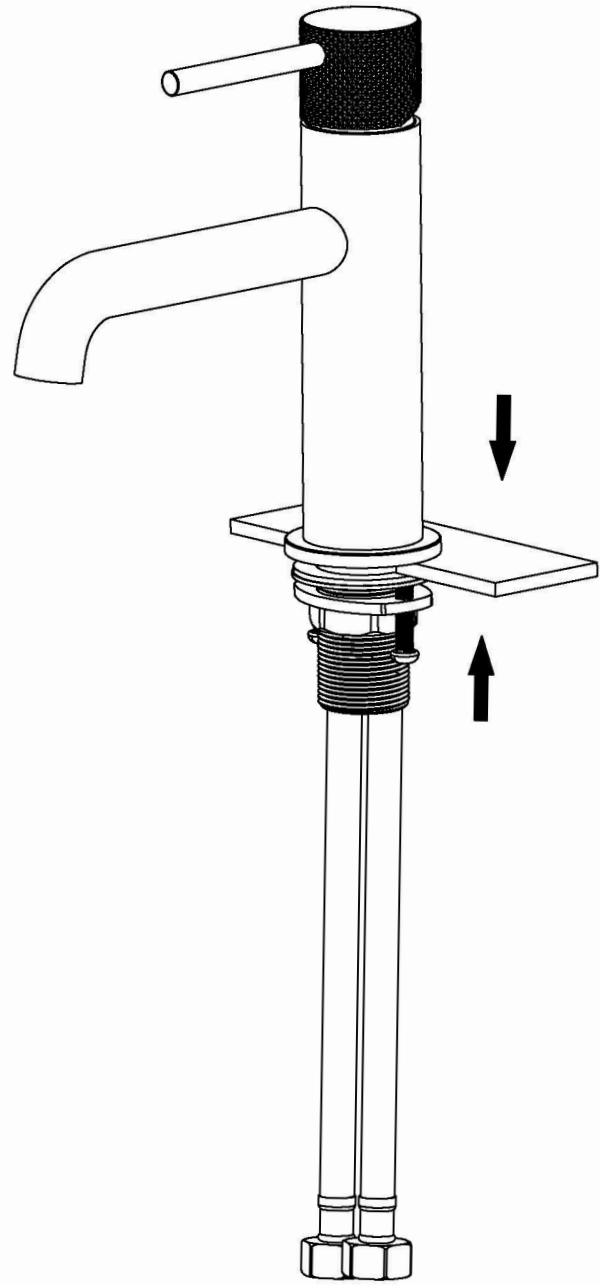

Karran®

INSTALLATION GUIDE

Tryst

Models: KBF460C
KBF460MB
KBF460SS

COMPONENT LIST	QTY
1 - Faucet Body	1
2 - O-Ring	1
3 - Rubber Washer	1
4 - Metal Washer	1
5 - Mounting Hardware	1
6 - Screw	2

2

3

4

5

6

7

- 1 - Screw Cover
- 2 - Screw
- 3 - Handle
- 4 - Cover Ring
- 5 - Nut
- 6 - Cartridge
- 7 - Faucet Body
- 8 - Aerator
- 9 - Aerator Cover
- 10 - Base Ring
- 11 - Base
- 12 - O-Ring
- 13 - Rubber Washer
- 14 - Metal Washer
- 15 - Mounting Hardware
- 16 - Screws
- 17 - Water Lines