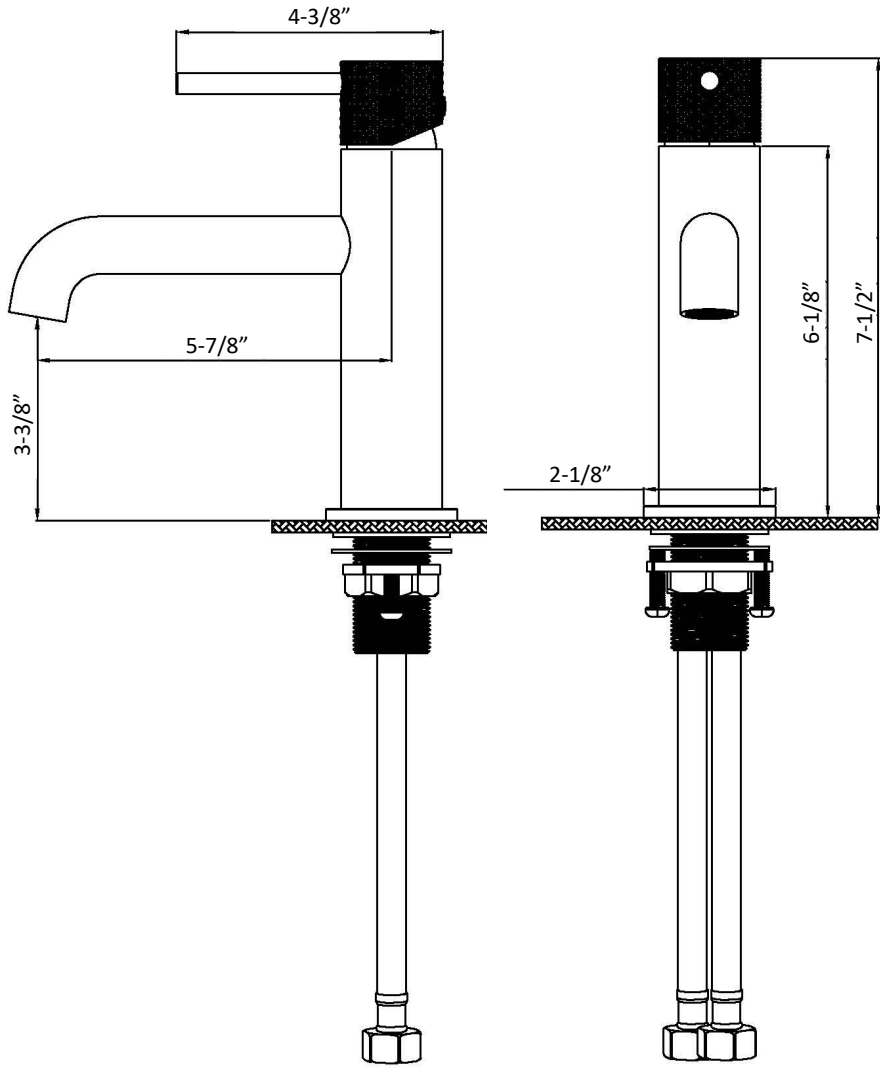

Karran®

INSTALLATION GUIDE

Tryst

Models: KBF460C
KBF460MB
KBF460SS

COMPONENT LIST	QTY
1 - Faucet Body	1
2 - O-Ring	1
3 - Rubber Washer	1
4 - Metal Washer	1
5 - Mounting Hardware	1
6 - Screw	2

2

3

4

5

6

7

- 1 - Screw Cover
- 2 - Screw
- 3 - Handle
- 4 - Cover Ring
- 5 - Nut
- 6 - Cartridge
- 7 - Faucet Body
- 8 - Aerator
- 9 - Aerator Cover
- 10 - Base Ring
- 11 - Base
- 12 - O-Ring
- 13 - Rubber Washer
- 14 - Metal Washer
- 15 - Mounting Hardware
- 16 - Screws
- 17 - Water Lines