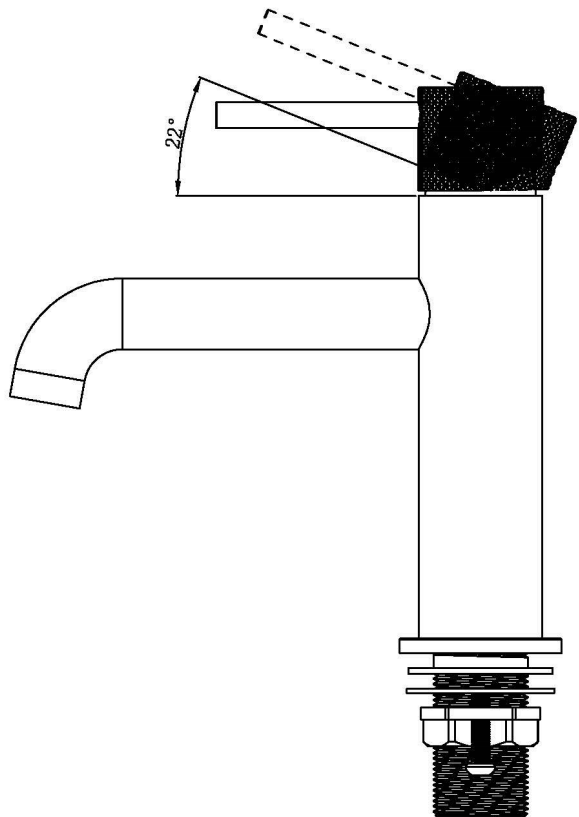

Karran®

INSTALLATION GUIDE

Tryst

Models: KBF460C
KBF460MB
KBF460SS

COMPONENT LIST	QTY
1 - Faucet Body	1
2 - O-Ring	1
3 - Rubber Washer	1
4 - Metal Washer	1
5 - Mounting Hardware	1
6 - Screw	2

2

3

4

5

6

7

- 1 - Screw Cover
- 2 - Screw
- 3 - Handle
- 4 - Cover Ring
- 5 - Nut
- 6 - Cartridge
- 7 - Faucet Body
- 8 - Aerator
- 9 - Aerator Cover
- 10 - Base Ring
- 11 - Base
- 12 - O-Ring
- 13 - Rubber Washer
- 14 - Metal Washer
- 15 - Mounting Hardware
- 16 - Screws
- 17 - Water Lines