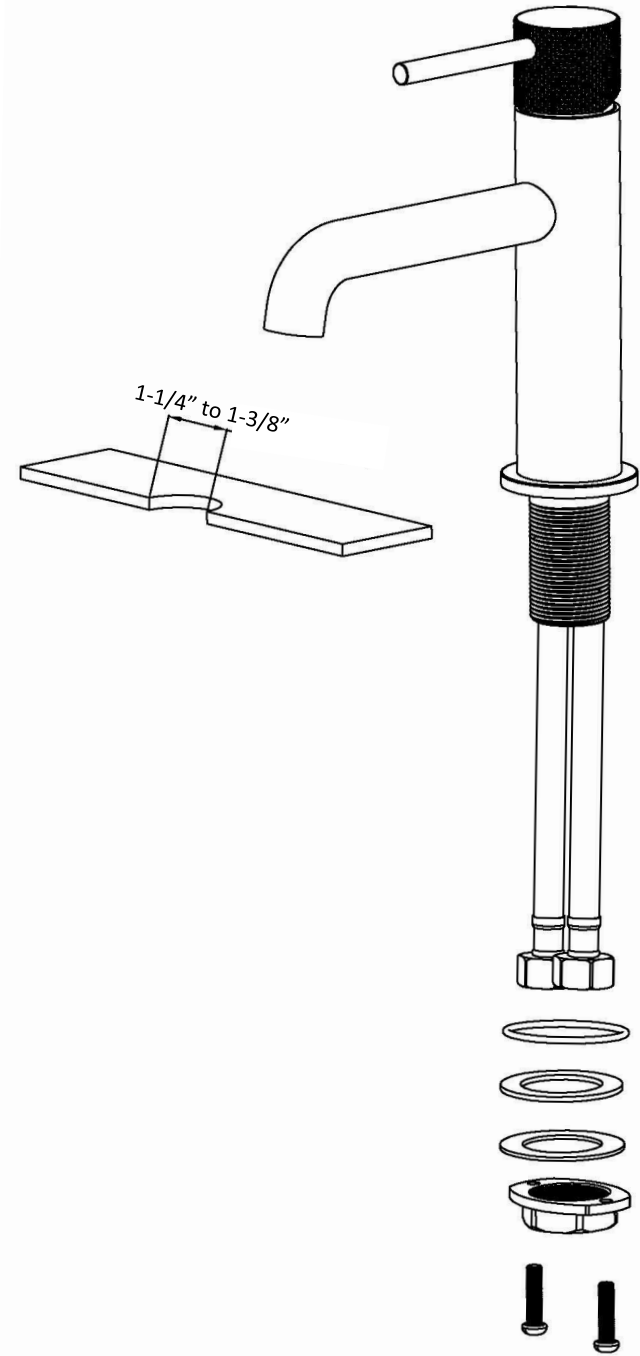

Karran®

INSTALLATION GUIDE

Tryst

Models: KBF460C
KBF460MB
KBF460SS

COMPONENT LIST	QTY
1 - Faucet Body	1
2 - O-Ring	1
3 - Rubber Washer	1
4 - Metal Washer	1
5 - Mounting Hardware	1
6 - Screw	2

2

3

4

5

6

7

- 1 - Screw Cover
- 2 - Screw
- 3 - Handle
- 4 - Cover Ring
- 5 - Nut
- 6 - Cartridge
- 7 - Faucet Body
- 8 - Aerator
- 9 - Aerator Cover
- 10 - Base Ring
- 11 - Base
- 12 - O-Ring
- 13 - Rubber Washer
- 14 - Metal Washer
- 15 - Mounting Hardware
- 16 - Screws
- 17 - Water Lines