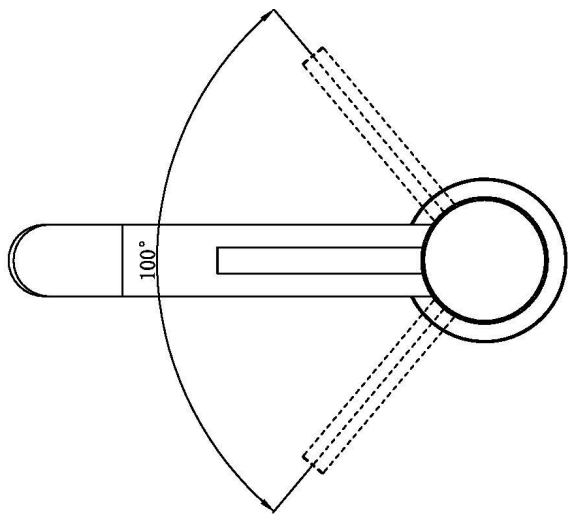

Karran®

INSTALLATION GUIDE

Tryst

Models: KBF460C
KBF460MB
KBF460SS

COMPONENT LIST	QTY
1 - Faucet Body	1
2 - O-Ring	1
3 - Rubber Washer	1
4 - Metal Washer	1
5 - Mounting Hardware	1
6 - Screw	2

2

3

4

5

6

7

- 1 - Screw Cover
- 2 - Screw
- 3 - Handle
- 4 - Cover Ring
- 5 - Nut
- 6 - Cartridge
- 7 - Faucet Body
- 8 - Aerator
- 9 - Aerator Cover
- 10 - Base Ring
- 11 - Base
- 12 - O-Ring
- 13 - Rubber Washer
- 14 - Metal Washer
- 15 - Mounting Hardware
- 16 - Screws
- 17 - Water Lines