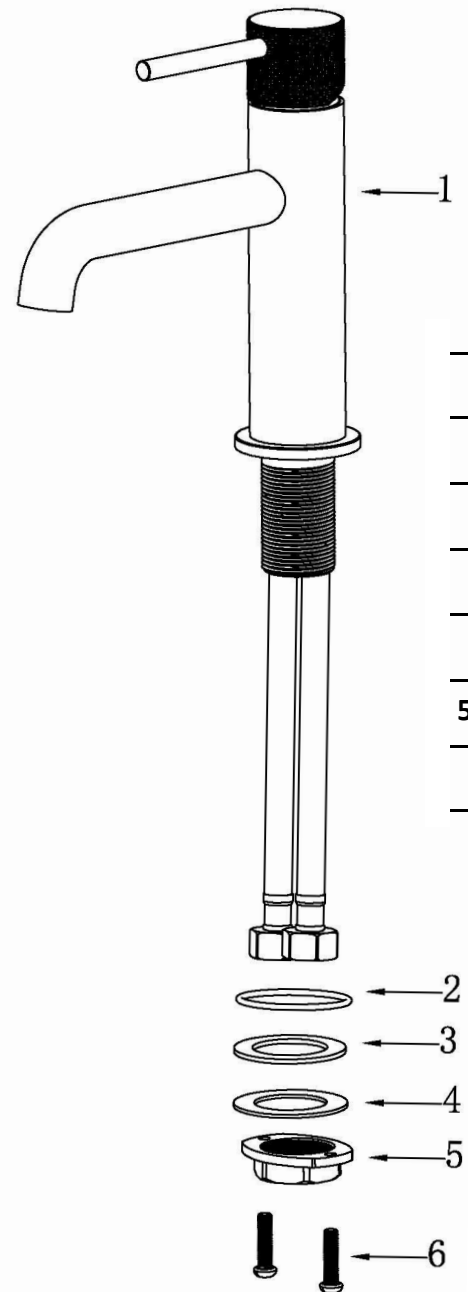

Karran®

INSTALLATION GUIDE

Tryst

Models: KBF460C
KBF460MB
KBF460SS

COMPONENT LIST	QTY
1 - Faucet Body	1
2 - O-Ring	1
3 - Rubber Washer	1
4 - Metal Washer	1
5 - Mounting Hardware	1
6 - Screw	2

2

3

4

5

6

7

- 1 - Screw Cover
- 2 - Screw
- 3 - Handle
- 4 - Cover Ring
- 5 - Nut
- 6 - Cartridge
- 7 - Faucet Body
- 8 - Aerator
- 9 - Aerator Cover
- 10 - Base Ring
- 11 - Base
- 12 - O-Ring
- 13 - Rubber Washer
- 14 - Metal Washer
- 15 - Mounting Hardware
- 16 - Screws
- 17 - Water Lines