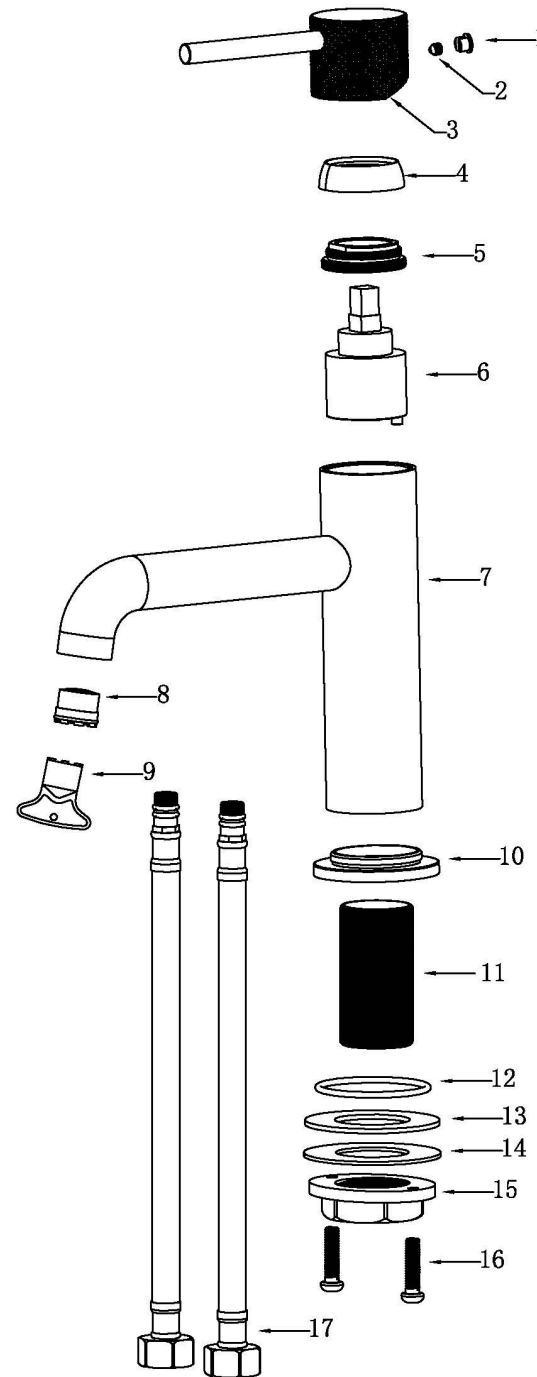

Karran®

INSTALLATION GUIDE

Tryst

Models: KBF460C
KBF460MB
KBF460SS

COMPONENT LIST	QTY
1 - Faucet Body	1
2 - O-Ring	1
3 - Rubber Washer	1
4 - Metal Washer	1
5 - Mounting Hardware	1
6 - Screw	2

2

3

4

5

6

7

- 1 - Screw Cover
- 2 - Screw
- 3 - Handle
- 4 - Cover Ring
- 5 - Nut
- 6 - Cartridge
- 7 - Faucet Body
- 8 - Aerator
- 9 - Aerator Cover
- 10 - Base Ring
- 11 - Base
- 12 - O-Ring
- 13 - Rubber Washer
- 14 - Metal Washer
- 15 - Mounting Hardware
- 16 - Screws
- 17 - Water Lines