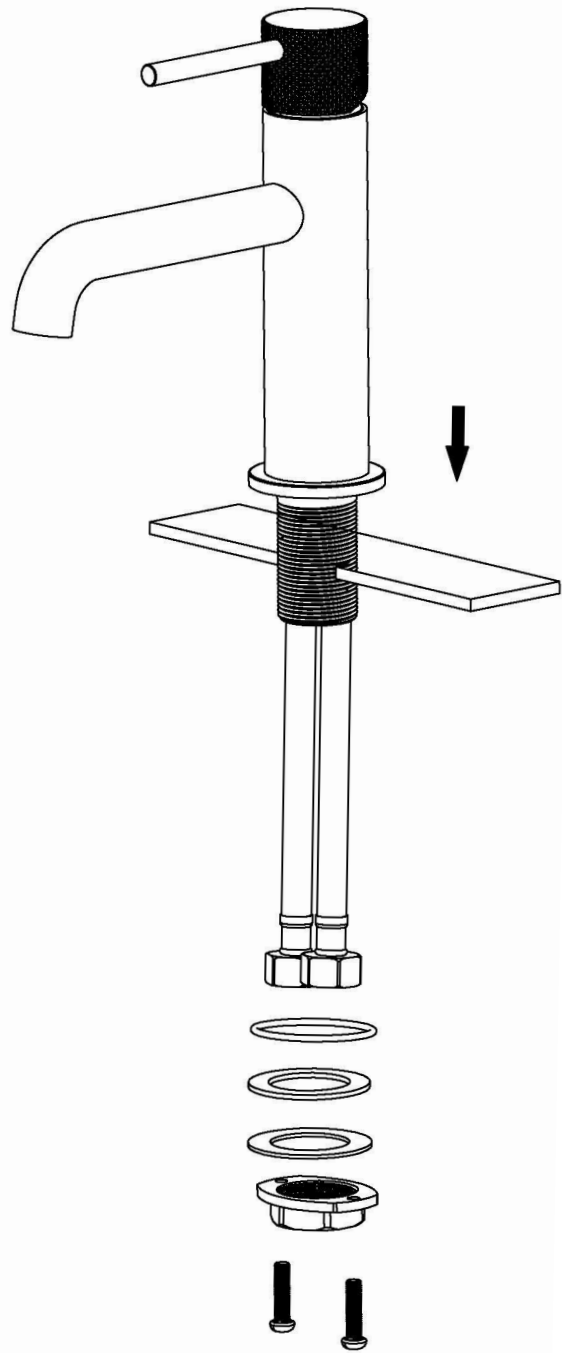

Karran®

INSTALLATION GUIDE

Tryst

Models: KBF460C
KBF460MB
KBF460SS

COMPONENT LIST	QTY
1 - Faucet Body	1
2 - O-Ring	1
3 - Rubber Washer	1
4 - Metal Washer	1
5 - Mounting Hardware	1
6 - Screw	2

2

3

4

5

6

7

- 1 - Screw Cover
- 2 - Screw
- 3 - Handle
- 4 - Cover Ring
- 5 - Nut
- 6 - Cartridge
- 7 - Faucet Body
- 8 - Aerator
- 9 - Aerator Cover
- 10 - Base Ring
- 11 - Base
- 12 - O-Ring
- 13 - Rubber Washer
- 14 - Metal Washer
- 15 - Mounting Hardware
- 16 - Screws
- 17 - Water Lines