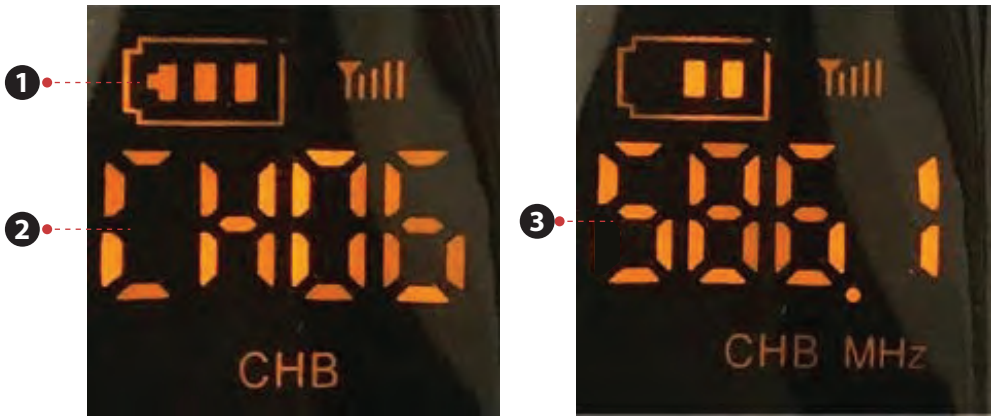

PDWM4122 Belt Pack

1. Audio Jack
2. Volume Control
3. RF antenna
4. **Digital Display:** Frequency, Battery Volume, Channel
5. **ON/OFF Switch:** Press 3 seconds
6. Frequency Selectable button

System Operation

1. Do not turn ON the transmitter before turning ON receiver. Turn the volume to minimum level, then press the ON/OFF switch on receiver. The Receiver is ON.
2. Put the batteries correctly on the battery compartment, press ON/OFF switch for 3 seconds, the transmitter is ON.
3. After turning on the transmitter, the RF indicator is lit, turn the volume to suitable level. Then speak to the microphone, AF indicator is lit. If there is no sound and the indicator is not lit, it means the system is working abnormally, please send it to recondition.
4. The Frequency Selectable Button can adjust the transmitter with different frequency. Press one to change the frequency. The receiver can match the frequency automatically. Wireless Mic A, B, C, D has different frequency. Transmitters do not interfere with each other. If you need several systems to work at the same time, please adjust the transmitters with different frequency.
5. If you will not use it for a long time, please turn OFF the system and take out the AA batteries.

Transmitter Setting

Digital Display Introduction

1. **Battery Display (BATT):** Shows the battery dump energy. When the battery is low, this icon will flash, please replace with new batteries to ensure the transmitter is working normally.
2. **CHANEL:** Show the working channel of transmitter.
3. **FREQUENCY:** Show the working frequency.