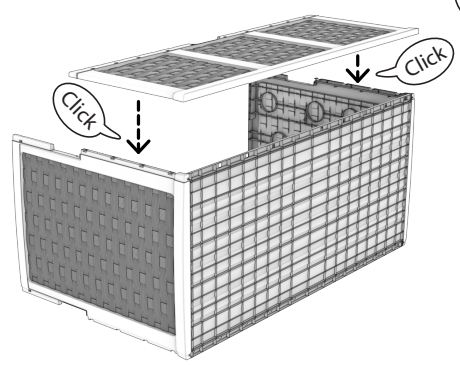

1

E x2

D x1

2

A x2

2.1

2.2

3

F x2