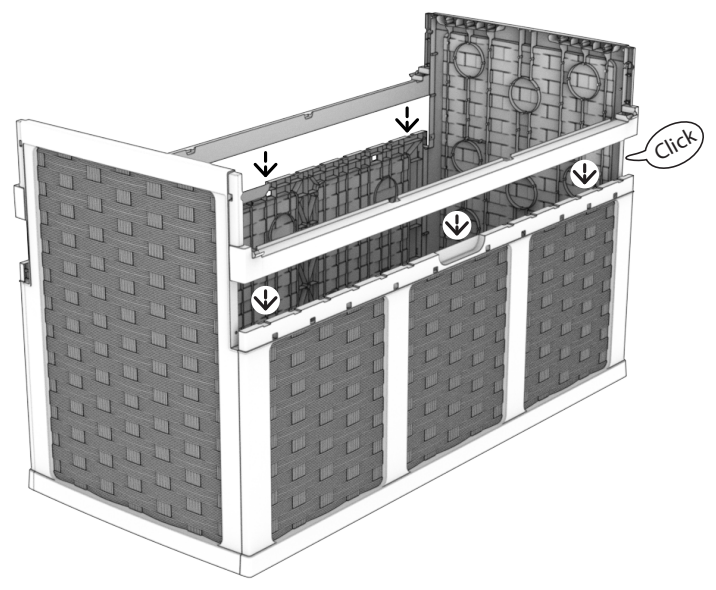

1

E x2

D x1

2

A x2

2.1

2.2

3

F x2