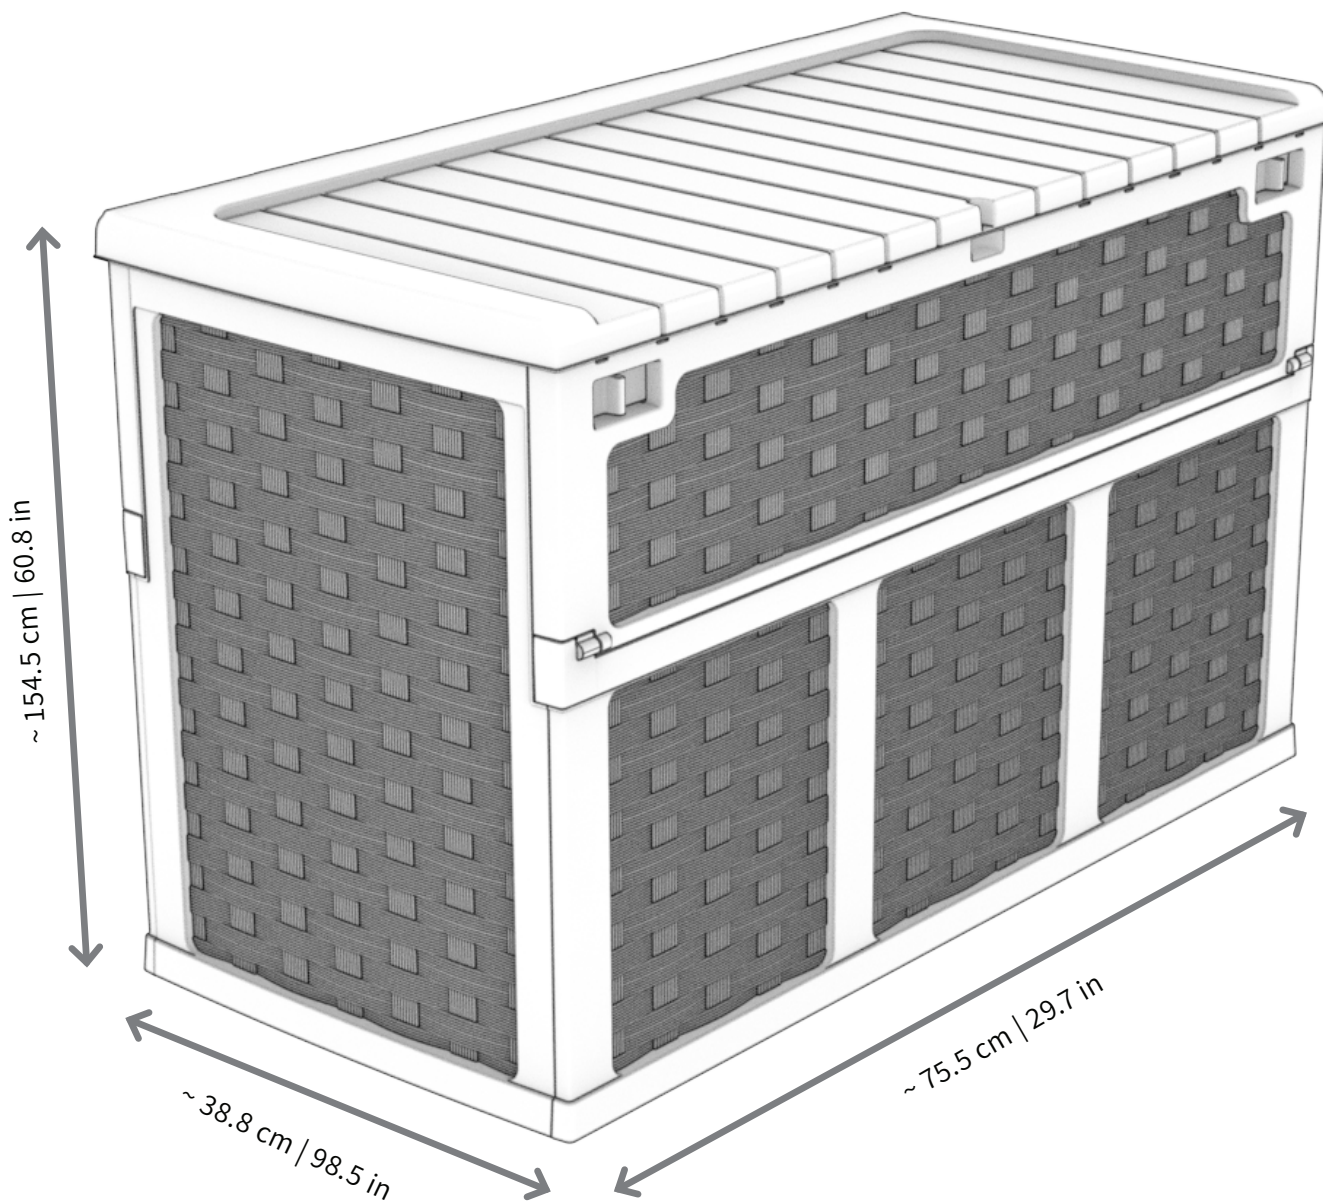

Volume: 863 liter | 240 gal

G25711, SKU 100812

FR
DONNEZ
OU
RECYCLEZ

ASSOCIATION

MAGASIN

OU
DÉCHÈTERIE

Adresses sur quefairedemesdechets.fr

STARPLAST

Starplast Europe srl, Chaussée de la Hulpe 1, 1180 Brussels, Belgium
Manufacturer: Starplast Industries (1967) Ltd.
<https://www.starplast.com/pages/contact-us>