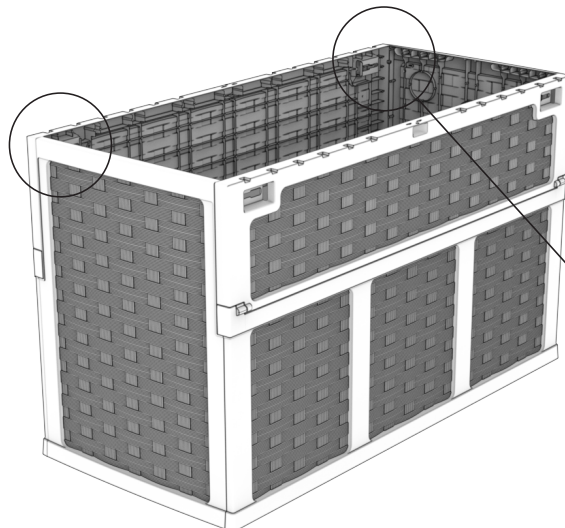

# HIGH DECK BOX

~ 98.5 x 75.5 x 154.5 cm (H)

~ 38.78 x 29.72 x 60.83 in (H)

STARPLAST

**A** x2  
1066811

**B** x2  
1100812

**C** x1  
6066811

**D** x1  
3066811

8

M x2

x2

9

H x2

9.1

x2

9.2