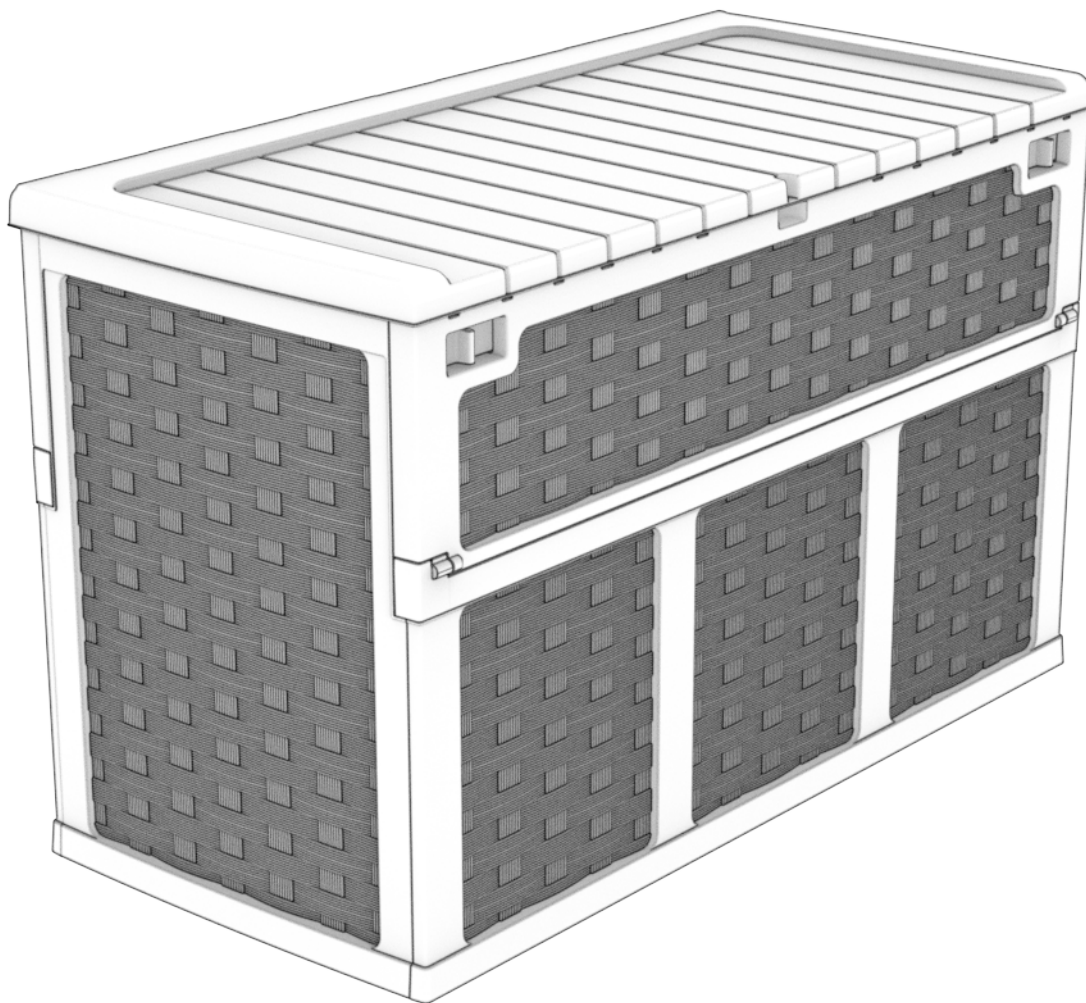

# HIGH DECK BOX

~ 98.5 x 75.5 x 154.5 cm (H)

~ 38.78 x 29.72 x 60.83 in (H)

STARPLAST

**A** x2  
1066811

**B** x2  
1100812

**C** x1  
6066811

**D** x1  
3066811