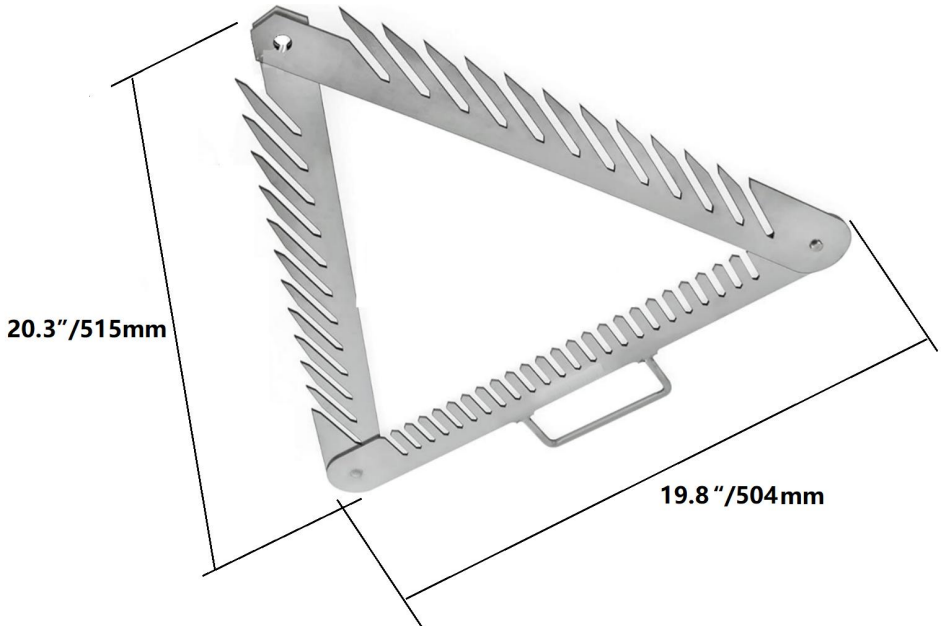

VEVOR

Affordable. Reliable. Home Improvement.

LAKE WEED CUTTER-ROPE

MODEL:7867

Technical Support and E-Warranty Certificate
www.vevor.com/support

VEVOR

Affordable. Reliable. Home Improvement.

LAKE WEED CUTTER-ROPE

Material: Stainless Steel 201

Rope length: 29.5ft/9m

Manufacturer:Shanghaimuxinmuyeyouxiangongsi

Address:Shuangchenglu803nong11hao1602A-1609shi,baoshanqu,
shanghai200000CN.

ECREP:E-CrossStuGmbH.

MainzerLandstr.69,60329FrankfurtamMain.