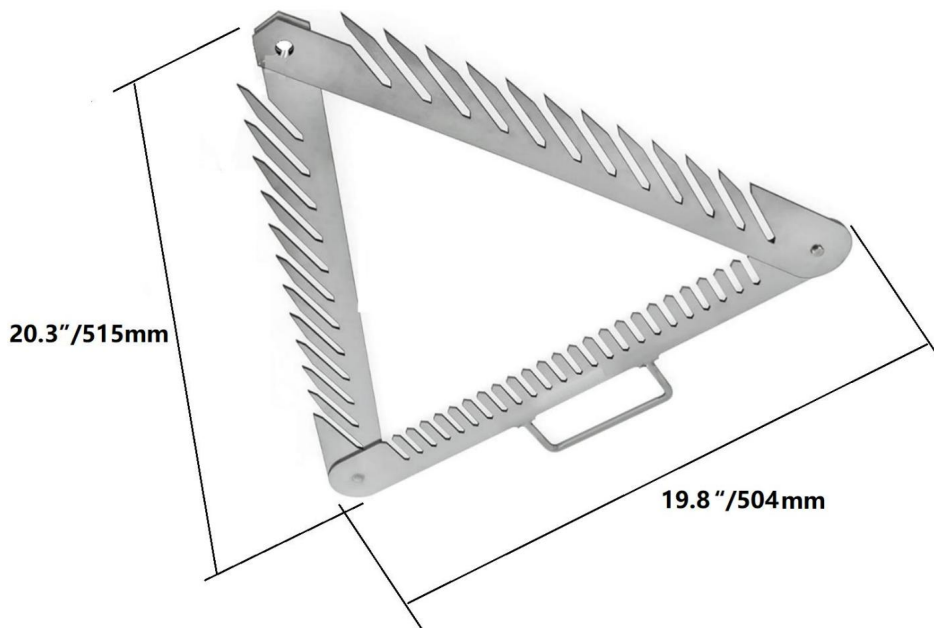

Material: Rostfritt stål 201

Replängd: 29,5 fot/9m

Tillverkare:Shanghaimuxinmuyeyouxiangongsi

Adress: Shuangchenglu803nong11hao1602A-1609shi,baoshanqu,
shanghai200000CN.

ECREP:E-CrossStuGmbH.

MainzerLandstr.69,60329FrankfurtamMain.

UKREP:YHCONSULTINGLIMITED.

C/OYHConsultingLimitedOffice147,CenturionHouse,LondonRoad, Staines-
upon-Thames,Surrey,TW184AX

Importerad till AUS:SIHAOPTYLTD.

1ROKEVASTREETEASTWOODNSW2122Australien

Importerad till USA: SanvenTechnologyLtd.

Suite250,9166AnaheimPlace,RanchoCucamonga,CA91730