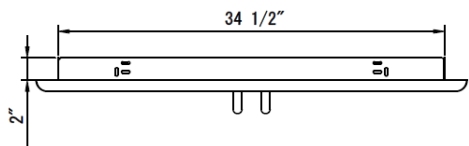

## DIMENSIONAL RENDERINGS

| Overall Product Dimensions |        |       |       |
|----------------------------|--------|-------|-------|
| Model No.                  | Height | Width | Depth |
| C3-DA2439                  | 24"    | 38"   | 5"    |

| Cutout Dimensions for Island |         |         |       |
|------------------------------|---------|---------|-------|
| Model No.                    | Height  | Width   | Depth |
| C3-DA2439                    | 20 1/2" | 34 1/2" | 2"    |