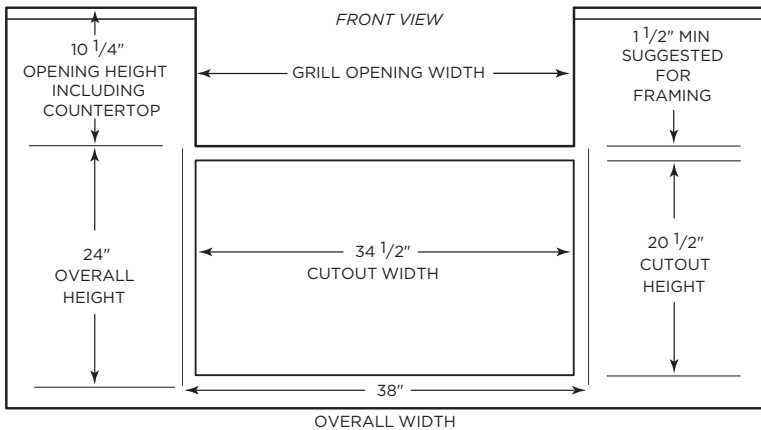

## DIMENSIONAL RENDERINGS

| Overall Product Dimensions |        |       |       |
|----------------------------|--------|-------|-------|
| Model No.                  | Height | Width | Depth |
| C3-DA2439                  | 24"    | 38"   | 5"    |

| Cutout Dimensions for Island |         |         |       |
|------------------------------|---------|---------|-------|
| Model No.                    | Height  | Width   | Depth |
| C3-DA2439                    | 20 1/2" | 34 1/2" | 2"    |

### Install Notes:

- ✓ 2 anchor points are located on each side of the doors interior frame (top, bottom, left and right)
- ✓ Due to wide variance of possible building materials, anchors are not included
- ✓ When inserting your anchors be sure to use a framing square to ensure the door is not pulled out of square
- ✓ These specs are accurate but we always suggest having the product physically on site to ensure full understanding of how this product will coordinate with your build