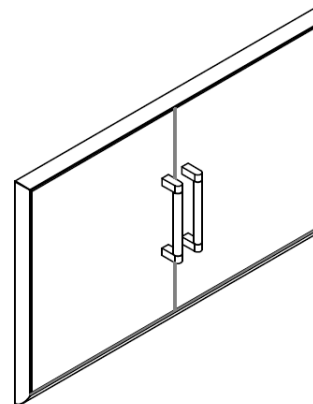

# C3-DA2439 INSTALL GUIDE

## DIMENSIONAL RENDERINGS

| Overall Product Dimensions |        |       |       |
|----------------------------|--------|-------|-------|
| Model No.                  | Height | Width | Depth |
| C3-DA2439                  | 24"    | 38"   | 5"    |

| Cutout Dimensions for Island |         |         |       |
|------------------------------|---------|---------|-------|
| Model No.                    | Height  | Width   | Depth |
| C3-DA2439                    | 20 1/2" | 34 1/2" | 2"    |