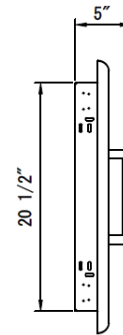

## DIMENSIONAL RENDERINGS

| Overall Product Dimensions |        |       |       |
|----------------------------|--------|-------|-------|
| Model No.                  | Height | Width | Depth |
| C3-DA2439                  | 24"    | 38"   | 5"    |

| Cutout Dimensions for Island |         |         |       |
|------------------------------|---------|---------|-------|
| Model No.                    | Height  | Width   | Depth |
| C3-DA2439                    | 20 1/2" | 34 1/2" | 2"    |

### Install Notes:

- ✓ 2 anchor points are located on each side of the doors interior frame (top, bottom, left and right)
- ✓ Due to wide variance of possible building materials, anchors are not included
- ✓ When inserting your anchors be sure to use a framing square to ensure the door is not pulled out of square
- ✓ These specs are accurate but we always suggest having the product physically on site to ensure full understanding of how this product will coordinate with your build