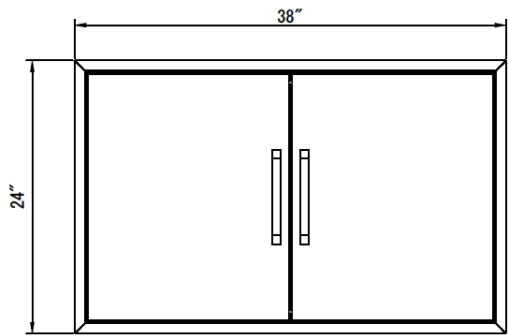

## DIMENSIONAL RENDERINGS

| Overall Product Dimensions |        |       |       |
|----------------------------|--------|-------|-------|
| Model No.                  | Height | Width | Depth |
| C3-DA2439                  | 24"    | 38"   | 5"    |

| Cutout Dimensions for Island |         |         |       |
|------------------------------|---------|---------|-------|
| Model No.                    | Height  | Width   | Depth |
| C3-DA2439                    | 20 1/2" | 34 1/2" | 2"    |