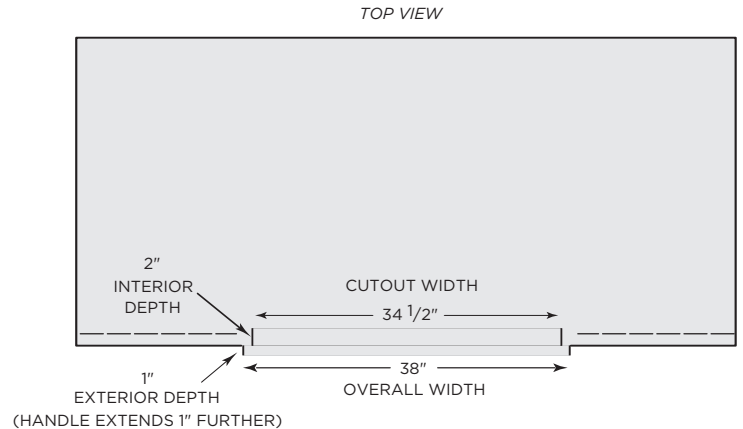

## DIMENSIONAL RENDERINGS

| Overall Product Dimensions |        |       |       |
|----------------------------|--------|-------|-------|
| Model No.                  | Height | Width | Depth |
| C3-DA2439                  | 24"    | 38"   | 5"    |

| Cutout Dimensions for Island |         |         |       |
|------------------------------|---------|---------|-------|
| Model No.                    | Height  | Width   | Depth |
| C3-DA2439                    | 20 1/2" | 34 1/2" | 2"    |