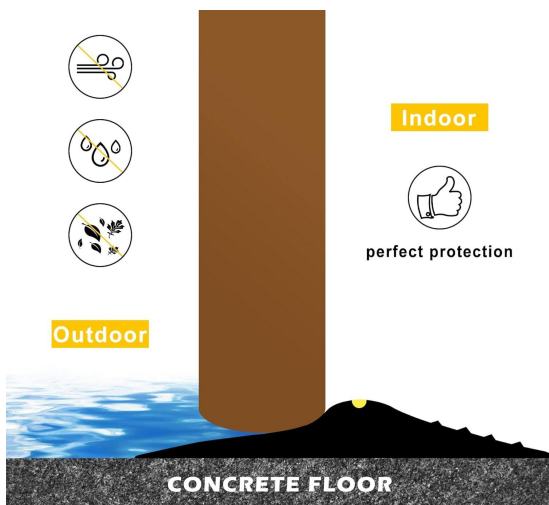

FIGURE 1

FIGURE 2

SIDE VIEW

FIGURE 3

TOP VIEW

Sketch map:

5.Parameter

| | Items | Description |
|---|---------------|----------------|
| 1 | Name | Door seals set |
| 2 | Model | MH1925-20FT |
| 3 | Parameter | Length: 20ft |
| 4 | Binding Agent | Quantity:2 |