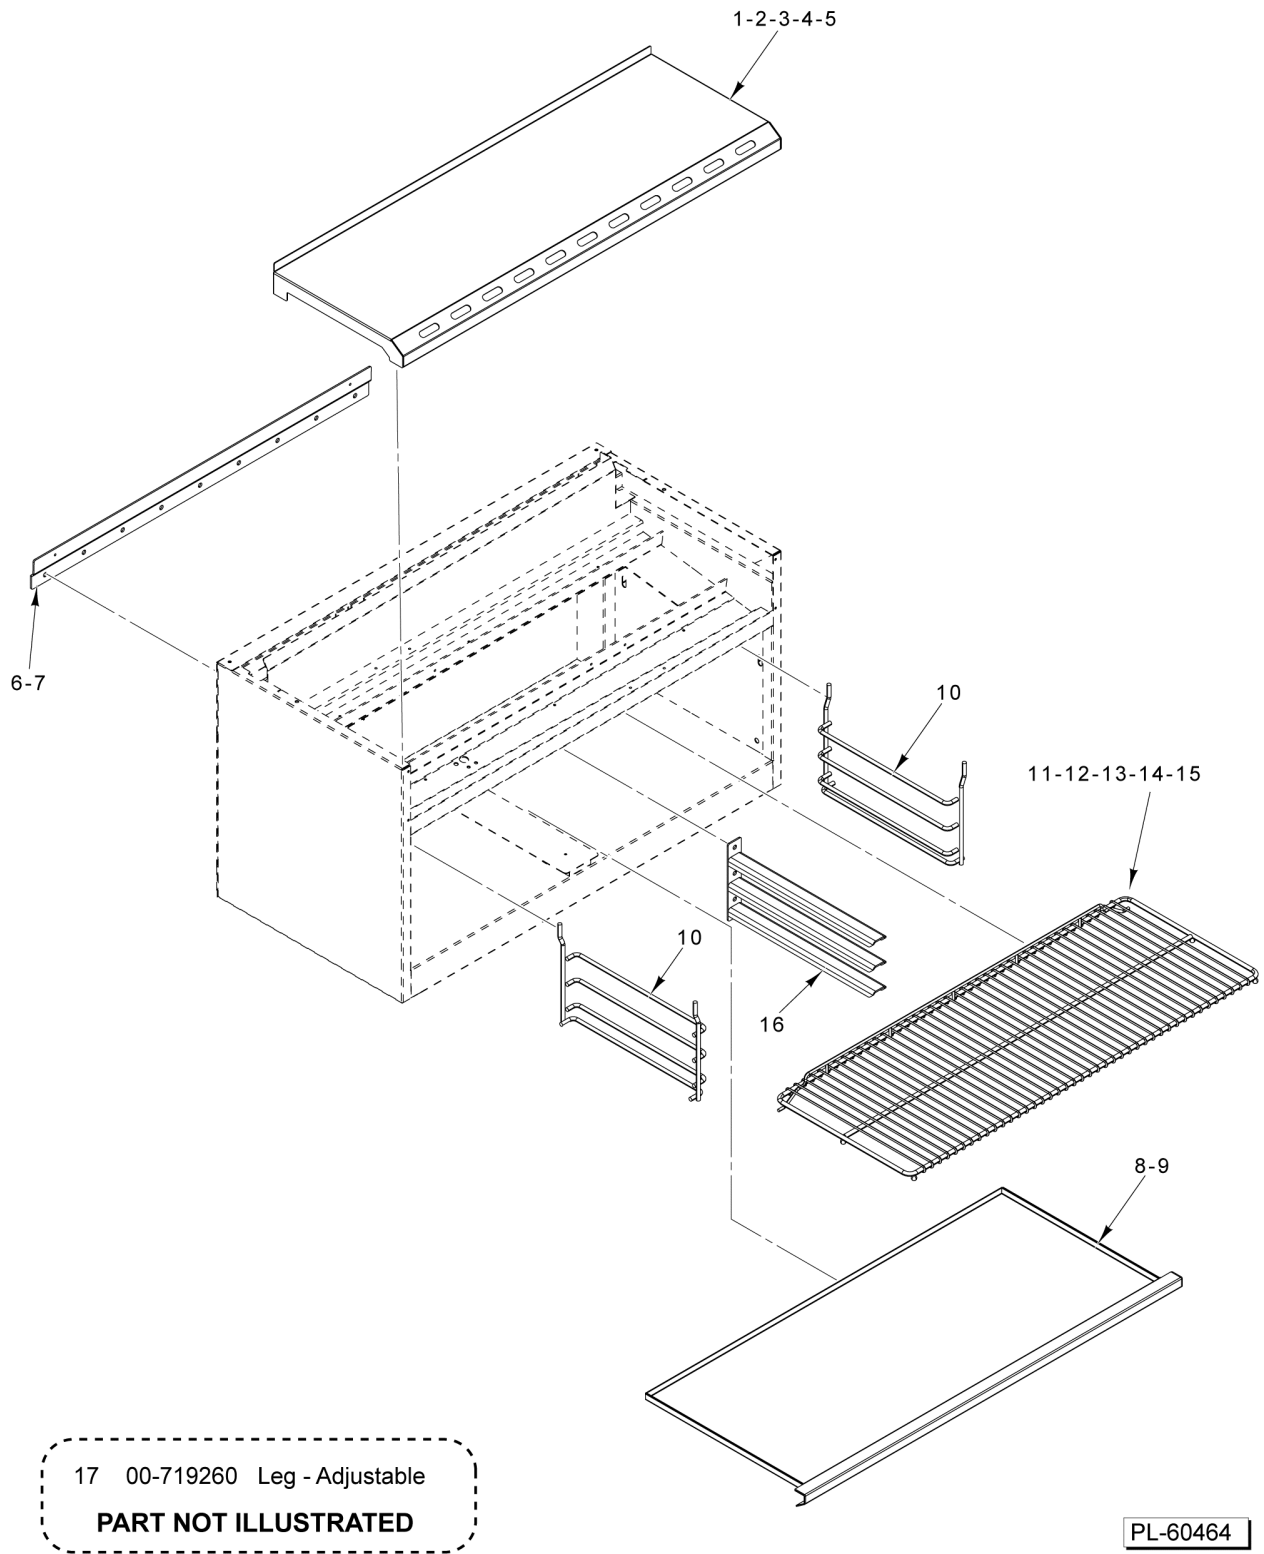

PANELS AND RACK

PANELS AND RACK

ILLUS.	PART NO.	NAME OF PART	AMT.
PL-60464			
1	00-944498-0024	Panel - Top (24 In.).....	1
2	00-944498-0036	Panel - Top (36 In.).....	1
3	00-944498-0048	Panel - Top (48 In.).....	1
4	00-944498-0060	Panel - Top (60 In.).....	1
5	00-944498-0072	Panel - Top (72 In.).....	1
6	00-944491-00002	Bracket - Mounting (20 In.).....	AR
7	00-944491-00001	Bracket - Mounting (32 In.).....	AR
8	00-944496-0036A	Tray - Crumb (36 In.).....	AR
9	00-944496-0024A	Tray - Crumb (24 In.).....	AR
10	00-712378-00001	Guide - Rack Support.....	2
11	00-712300-00001	Rack (24 In.).....	1
12	00-712301-00001	Rack (36 In.).....	1
13	00-712302-00001	Rack (48 In.).....	1
14	00-712303-00001	Rack (60 In.).....	1
15	00-712304-00001	Rack (72 In.).....	1
16	00-944494-0000A	Support - Center Rack (60 In. and 72 In. Models).....	1
17	00-719260	Leg - Adjustable (4 In.).....	1