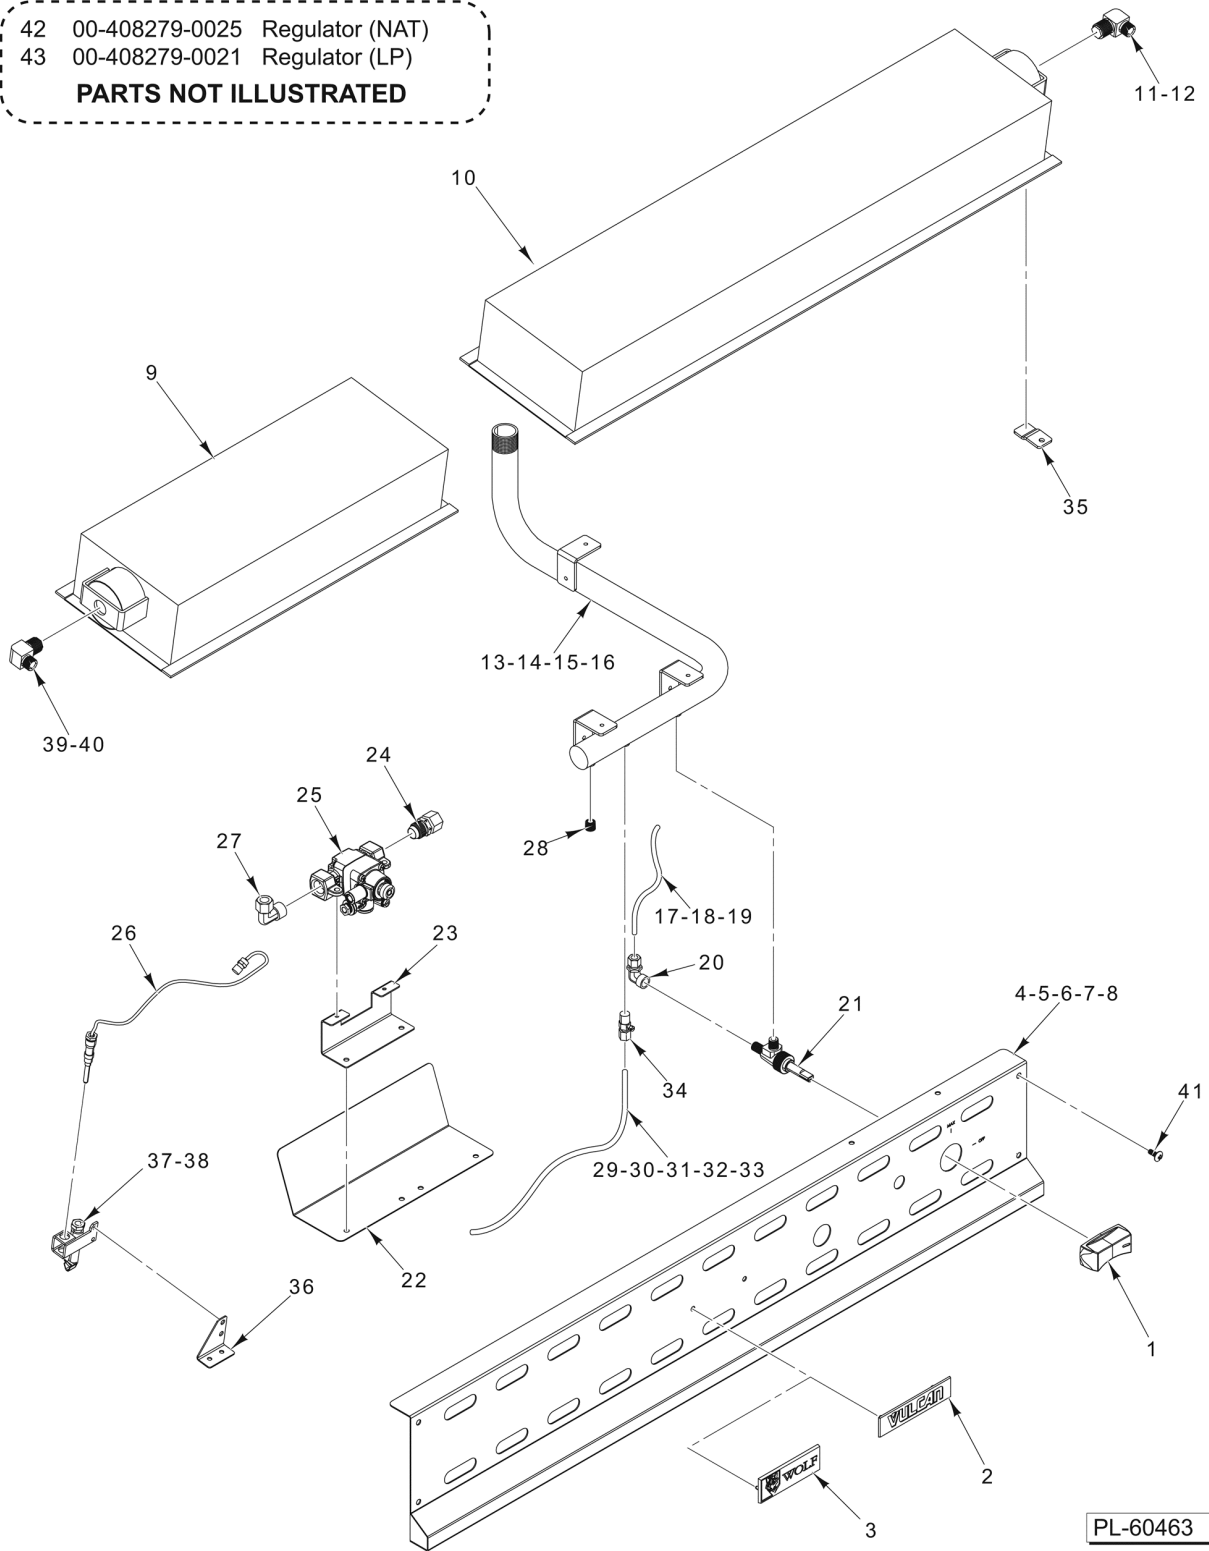

- 42 00-408279-0025 Regulator (NAT)
- 43 00-408279-0021 Regulator (LP)

PARTS NOT ILLUSTRATED

PL-60463

BURNER AND GAS COMPONENTS

BURNER AND GAS COMPONENTS

ILLUS. PL-60463	PART NO.	NAME OF PART	AMT.
1	00-944265	Knob (Chrome).....	1
2	00-957916-00003	Nameplate - Small (Vulcan).....	1
3	00-723204	Nameplate - Small (Wolf).....	1
4	00-944497-0024A	Panel Assy. - Front (24 In.).....	1
5	00-944497-0036A	Panel Assy. - Front (36 In.).....	1
6	00-944497-0048A	Panel Assy. - Front (48 In.).....	1
7	00-944497-0060A	Panel Assy. - Front (60 In.).....	1
8	00-944497-0072A	Panel Assy. - Front (72 In.).....	1
9	00-944489-00020	Burner (20,000) (BTU) (24 In., 48 In., and 60 In. Models).....	AR
10	00-944489-00030	Burner (30,000) (BTU) (36 In., 60 In., and 72 In. Models).....	AR
11	00-713944-00037	Orifice - Elbow #37 (NAT) (30,000 BTU).....	AR
12	00-713944-00051	NLA - Obsolete--Orifice - Elbow #51 (LP) (30,000 BTU).....	AR
13	00-944499-0024A	Manifold Assy. (24 In. and 36 In.).....	1
14	00-944499-0048A	Manifold Assy. (48 In.).....	1
15	00-944499-0060A	Manifold Assy. (60 In.).....	1
16	00-944499-0072A	Manifold Assy. (72 In.).....	1
17	00-851614-00001	Tube - Flex (3/8 x 6 In.) (Burner Valve to Burner).....	AR
18	00-722425	Tube - Flex (3/8 x 8 In.) (Burner Valve to Safety Valve).....	AR
19	00-498622	Tube - Flex (3/8 x 15-1/2 In.) (Safety Valve to Burner).....	AR
20	00-719393	Elbow 3/8 MPT.....	AR
21	00-719221	Valve - Manual.....	AR
22	00-944487	Valve - Safety Shield.....	AR
23	00-944490	Valve - Safety Bracket.....	AR
24	00-719377	Connector - Straight 3/8 x 3/8 (Brass).....	AR
25	00-922159-0000A	Valve - Safety.....	AR
26	00-714268	Thermocouple.....	AR
27	00-719376	Elbow 3/8 x 3/8.....	AR
28	00-719363	Plug 1/8 NPT Countersink.....	1
29	00-498887	Tube - Flex (1/4 x 14 In.) (Pilot Valve to Pilot).....	AR
30	00-722230	Tube - Flex (1/4 x 24 In.) (Pilot Valve to Pilot).....	AR
31	00-426505-00006	Tube - Flex (1/4 x 6 In.) (Pilot Valve to Safety Valve).....	AR
32	00-722228	Tube - Flex (1/4 x 12 In.) (Safety Valve to Pilot).....	AR
33	00-426505-00018	Tube - Flex (1/4 x 18 In.) (Safety Valve to Pilot).....	AR
34	00-719179	Valve - Single Pilot.....	AR
35	00-944493	Clip - Burner.....	AR
36	00-944492	Bracket - Pilot.....	AR
37	00-426262-00001	Pilot Assy. (NAT).....	AR
38	00-426262-00002	Pilot Assy. (LP).....	AR
39	00-713944-00044	Orifice - Elbow #44 (NAT) (20,000 BTU).....	AR
40	00-713944-00053	Orifice - Elbow #53 (LP) (20,000 BTU).....	AR
41	00-730228	Self-Tapping Screw 10-24 x 1/2 Phil. Truss Hd.....	AR
42	00-408279-00025	Regulator - Pressure 3/4 In. (NAT).....	1
43	00-408279-00021	Regulator - Pressure 3/4 In. (LP).....	1