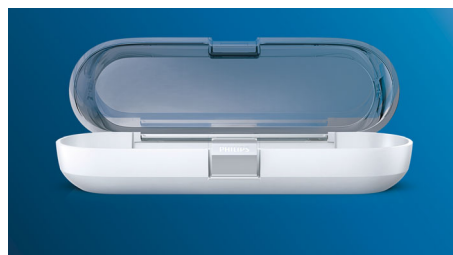

Long battery life

Our premium travel case lets you store your toothbrush hygienically, while our compact travel charger keeps you topped up when you're on the go. You'll enjoy two weeks of regular use from a single full charge, so being

on the move means you needn't miss out on that fresh feeling.