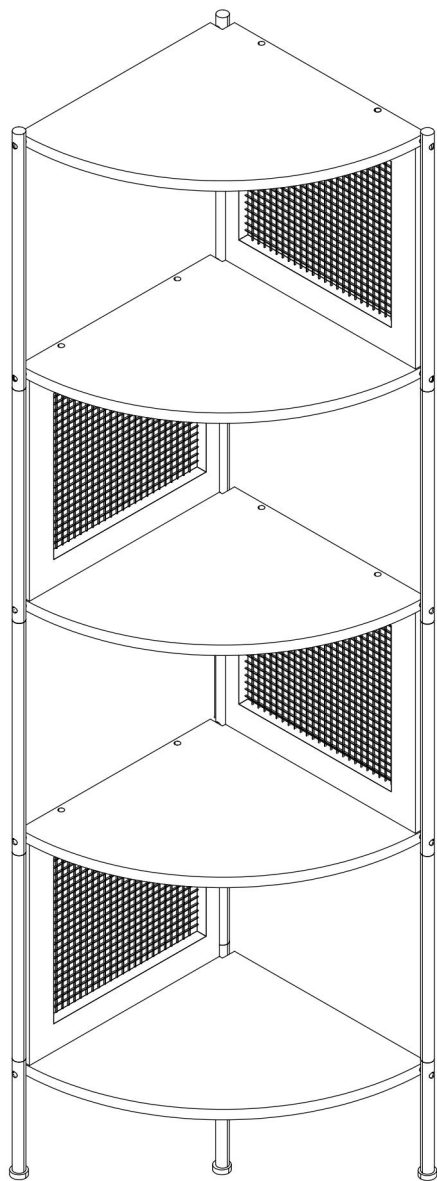

COMPLETION