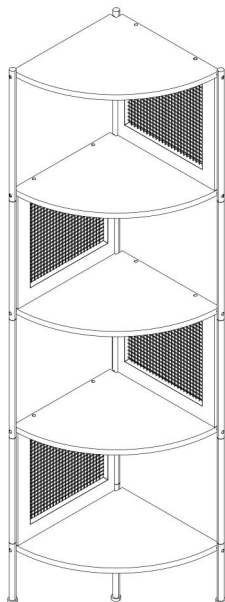

VEVOR®

TOUGH TOOLS, HALF PRICE

Rattan Bookshelves

MODEL NO.: HY-BTZJJ-009

NEED HELP? CONTACT US!

Have product questions? Need technical support? Please feel free to contact us:

Technical Support and E-Warranty Certificate
www.vevor.com/support

This is the original instruction, please read all manual instructions carefully before operating. VEVOR reserves a clear interpretation of our user manual. The appearance of the product shall be subject to the product you received. Please forgive us that we won't inform you again if there are any technology or software updates on our product.