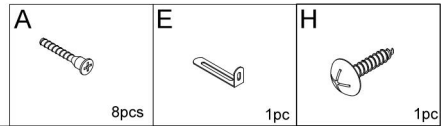

ASSEMBLY STEPS

STEP : 1