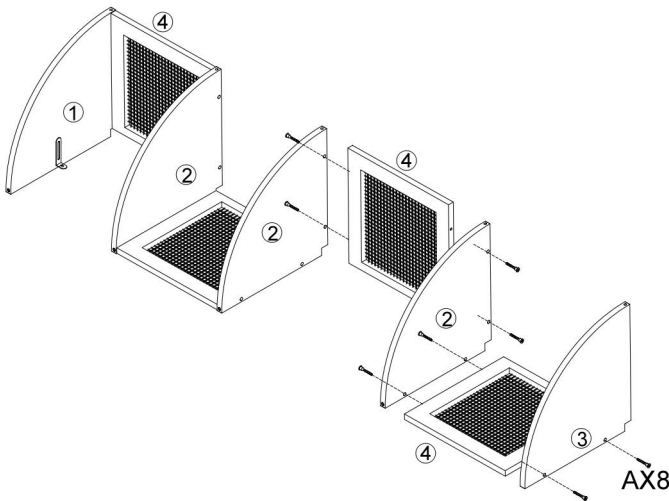

ASSEMBLY STEPS

STEP : 1

STEP : 2