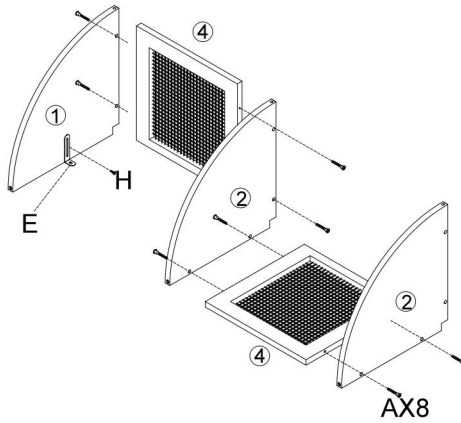

ASSEMBLY STEPS

STEP : 1