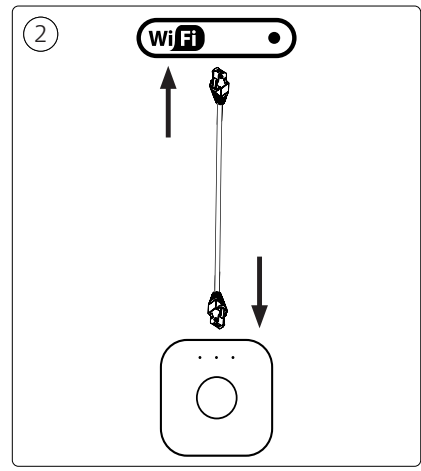

PHILIPS

hue personal wireless lighting

Bridge

Signify North America Corporation
400 Crossing Blvd, Suite 600
Bridgewater, NJ 08807, USA

Signify Canada Ltd./Signify Canada Ltée.
281 Hillmount Road,
Markham, ON, Canada L6C 2S3
Questions or Comments / Questions ou commentaires :
1-800-555-0050