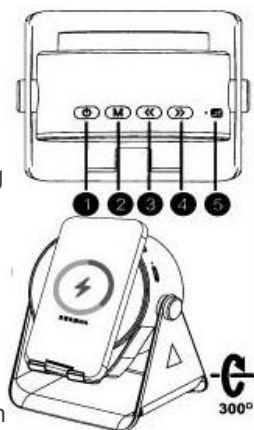

5

USER MANUAL
MODEL: ZJ-W08

2. Function

Long press to turn on/off, short press to play/pause

Short press to switch modes, double-click to light switching

Short press the previous song/ Long press to decrease volume

Short press as song/ Long press to increase volume Power input

3. Small phone holder
Wireless charging
induction Bluetooth speaker

This speaker has the function of a mobile phone holder, which can be folded, adjusted at any angle, and can even rotate 300 horizontally.

1. Specification

Table with 2 columns: Specification (Model, Playback duration, Bluetooth version, Input, Charging duration, battery capacity) and Value (ZJ-W08, 5-8 hours, V5.4, DC-5V, 3 hours, 200mAh).