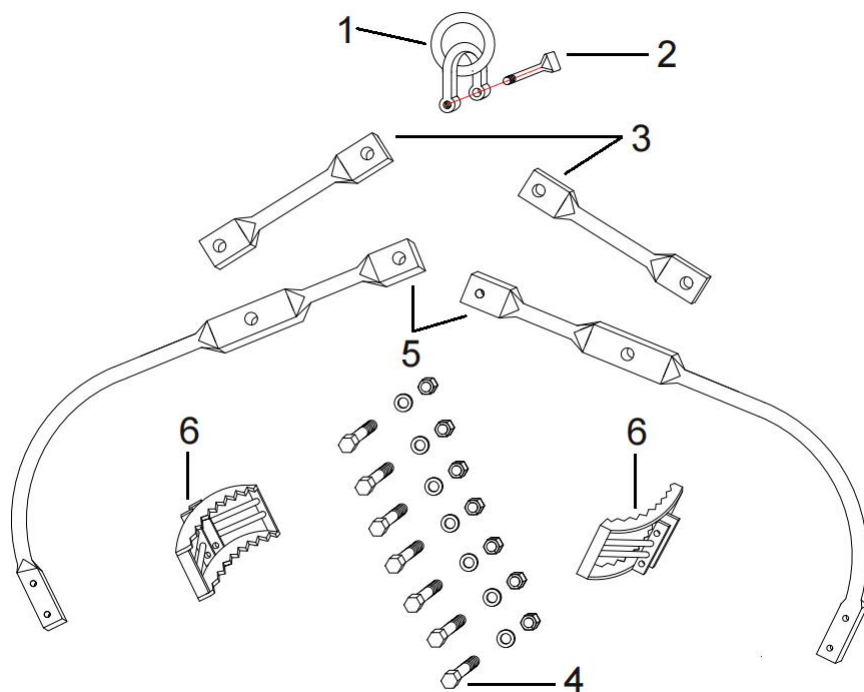

### **Assembly precautions**

1. Assemble only according to these instructions. Improper assembly can create hazards.
2. Wear ANSI-approved safety goggles and heavy-duty work gloves during assembly.
3. Keep the assembly area clean and well-lit.
4. Keep bystanders out of the area during assembly.
5. Do not assemble if tired or when under the influence of alcohol, drugs or medication.
6. The product capabilities apply to properly and completely assembled products only.
7. Assemble on a flat, level, hard and smooth surface capable of safely supporting the Wooden Hall Tree.
8. For additional information regarding the parts listed in the following pages, please refer to the Assembly Diagram of this manual. Unwrap and separate all parts in a clean work area.

## PARTS LIST

Part#	Description	Qty.
1	Ring (I.D.58mm, O.D. 108mm)	1
2	Hook+Hook Bolt	1
3	Connecting Rod	2
4	M16*55mm Bolt+M16 Nut+Washer	7
5	Curved Pads	2
6	Grabbing Stone Pads	2

# ASSEMBLY STEP

**Do not lock the 3 screws(In-circle markings) completely, and leave some clearance to allow the parts to rotate flexibly.**