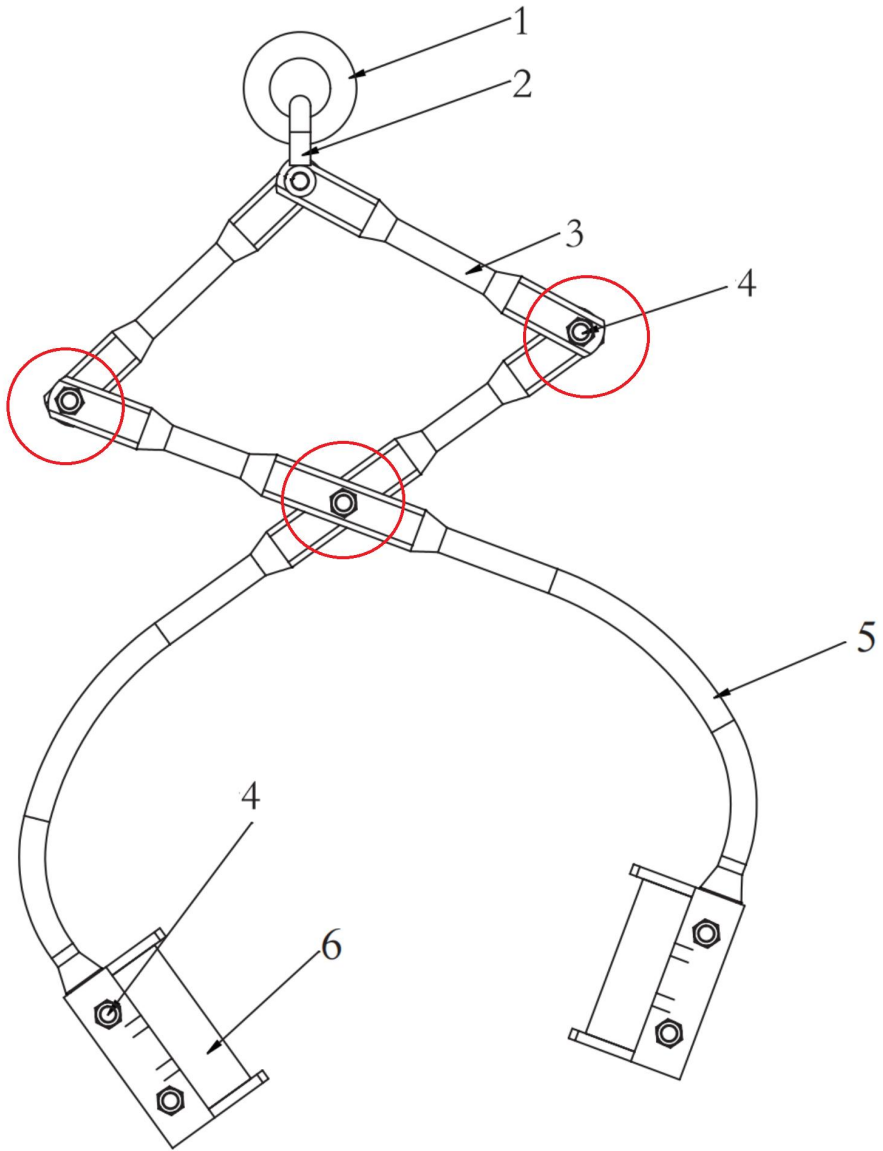

## PARTS LIST

Part#	Description	Qty.
1	Ring (I.D.58mm, O.D. 108mm)	1
2	Hook+Hook Bolt	1
3	Connecting Rod	2
4	M16*55mm Bolt+M16 Nut+Washer	7
5	Curved Pads	2
6	Grabbing Stone Pads	2

# ASSEMBLY STEP

**Do not lock the 3 screws(In-circle markings) completely, and leave some clearance to allow the parts to rotate flexibly.**