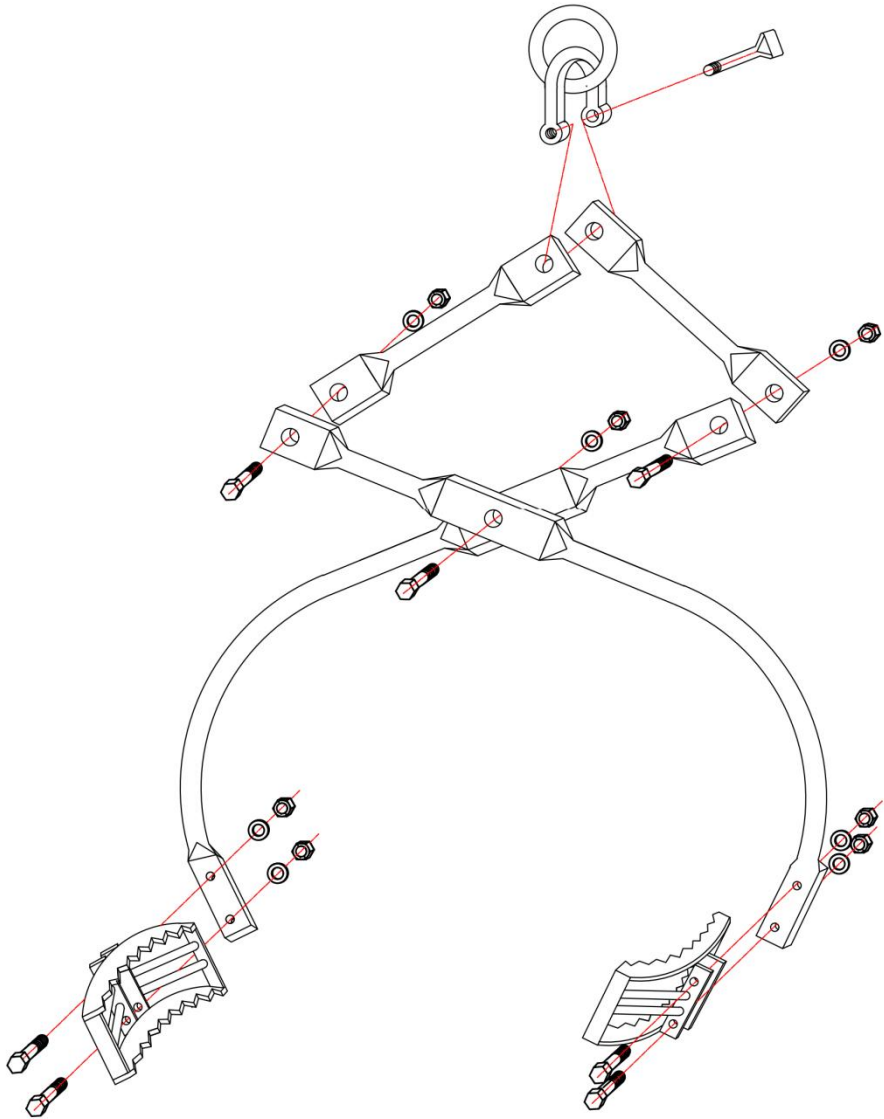

ASSEMBLY STEP