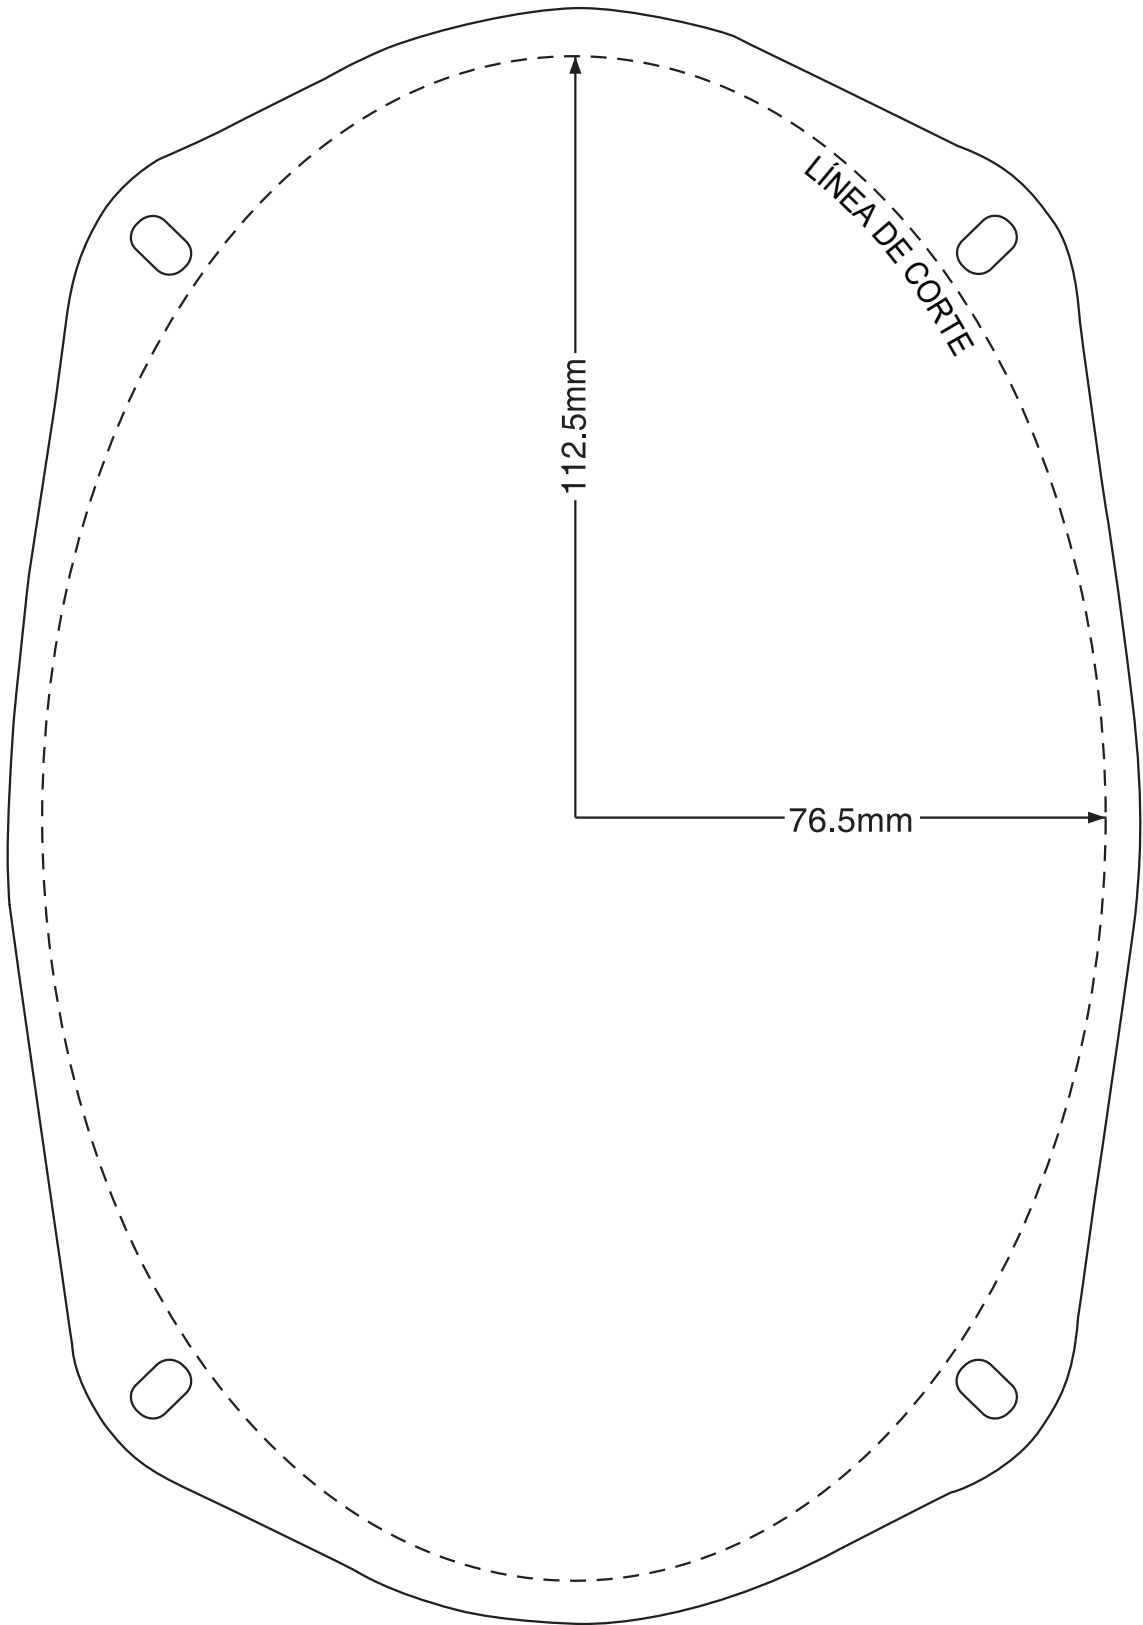

Visite nuestro sitio web

ESCANÉAME
PyleUSA.com

PYLE

PyleUSA.com

PLANTILLA PARA PL6984BL

Preguntas o comentarios?
¡Estamos aquí para ayudar!
Phone: 1.718.535.1800
PyleUSA.com/ContactUs