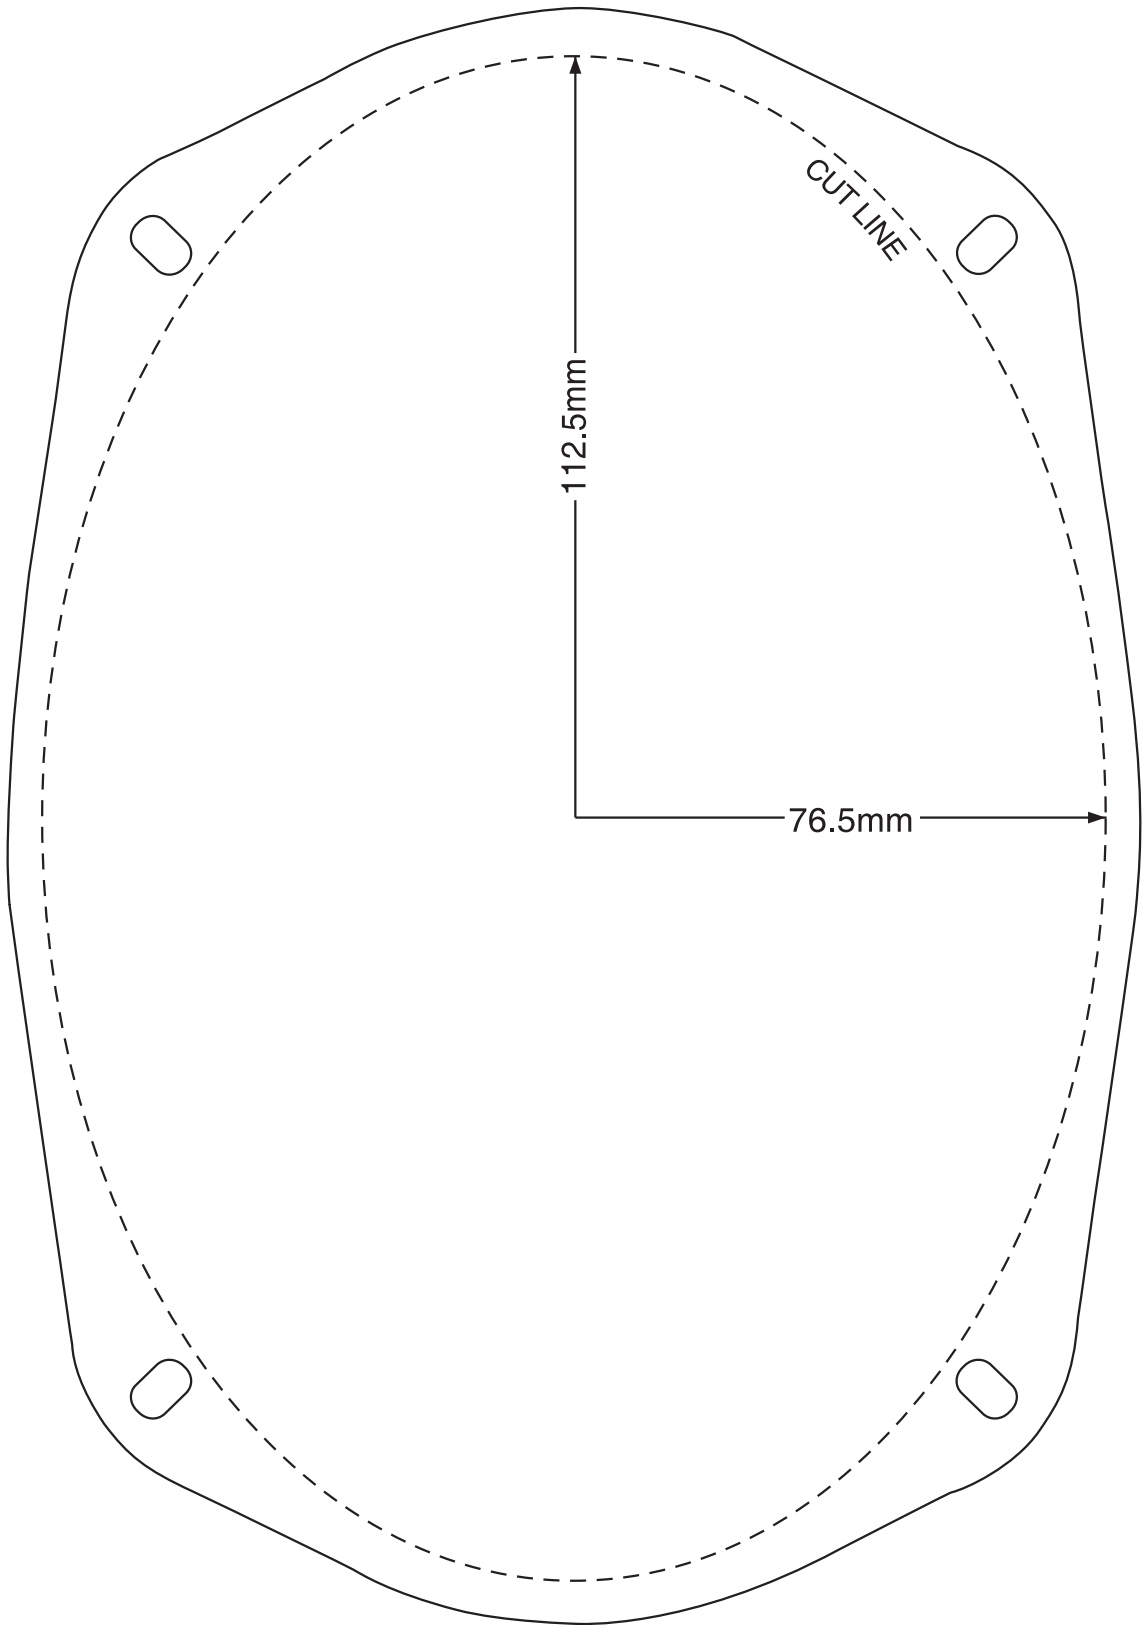

## TEMPLATE FOR PL6984BL

Questions or Comments?  
We are here to help!  
Phone: 1.718.535.1800  
PyleUSA.com/ContactUs

Visite nuestro sitio web

**ESCANÉAME**  
PyleUSA.com