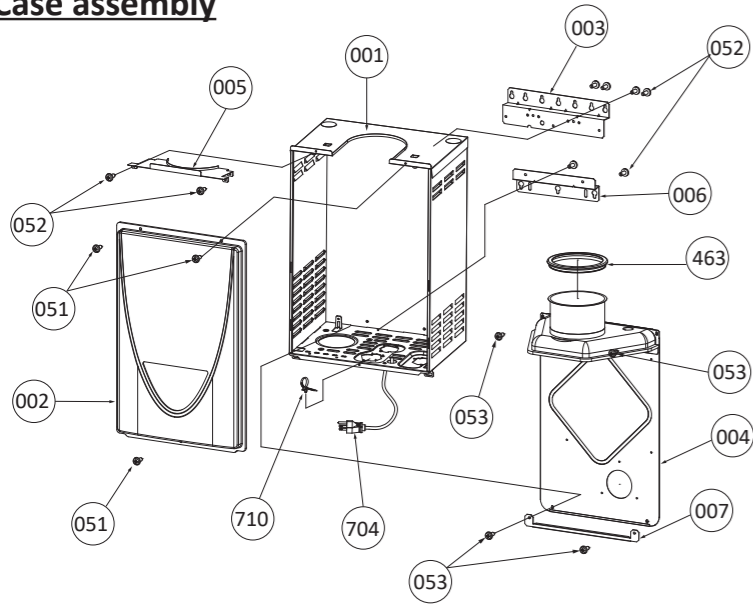

E. Components diagram / Parts list

Case assembly

Item #	Part #	Description
001	N/A	Case assembly
002	N/A	Front cover
003	N/A	Upper bracket
004	N/A	Duct unit
005	N/A	Duct unit cover
006	N/A	Lower bracket
007	N/A	Duct unit fixing
051	100074210	Truss Screw M4x12 (W/Washer) SUS410
052	100074211	Truss Screw M4x10 (Coated) SUS3
053	100074245	Truss Screw M4x10 SUS
054	N/A	Hex head screw M4x12 (W/Washer) SUS3
055	N/A	Hex head screw M4x8 FEZN
056	N/A	Pan Screw M4x20 SUS410
057	N/A	Tap tight screw M4x12 FEZN
058	N/A	Tapping Screw M3x6 SUS3 Pan head
059	100074512	Tapping Screw M4x6 SUS3 Truss head
060	N/A	Truss Screw M4x8 SUS3
062	N/A	Screw M3x12 BSNI Raised counter sunk head
063	100076450	Tapping Screw M4x14 SUS410 Truss head
064	N/A	Pan Screw M3x10 SEMS MFZN
065	N/A	Pan Screw M4x8 MFZN
066	100074247	Pan Screw M4x10 FEZN
068	N/A	Truss screw M4x12 (Coated) SUS3

Burner assembly

Built-in temperature controller

Item #	Part #	Description
101	100356389	Burner and mixing chamber assembly
102	100356403	Manifold with gas valve assembly NA
103	100224094	Fan motor assembly
104	100224095	Fan motor gasket
105	100224096	Fan motor plate
107	100356373	Rod holder gasket
108	100224098	Flame rod with AFR function
109	100224099	Igniter rod
110	100356374	Rod holder
111	100076319	Rod cap
112	100224101	Burner damper
113	100224102	Manifold gasket A
114	100224103	Manifold gasket B
115	100074227	Pressure port
116	N/A	Combustion chamber tube
117	100356404	Gas inlet
118	100074234	Gas inlet ring
119	100224105	Burner gasket
120	100224106	Burner holder gasket
121	N/A	Surge box plate
122	N/A	Fan motor plate
123	100356375	Fan motor damper
130	100357126	LP Conversion Kit
131	100281157	Manifold Gasket
140	N/A	HX front fixing plate
150	N/A	O-ring (Manifold)
151	100074242	O-ring P20 NBR (Black)