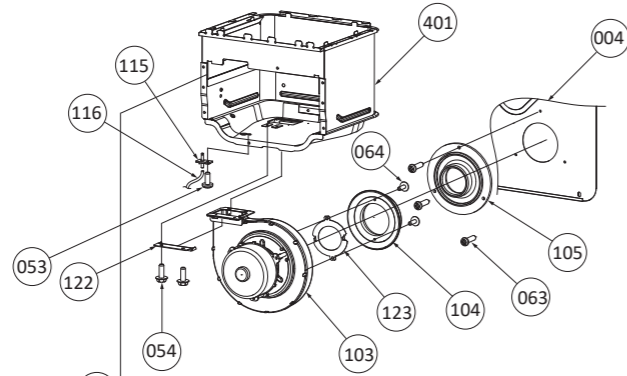

E. Components diagram / Parts list

Case assembly

Item #	Part #	Description
001	N/A	Case assembly
002	N/A	Front cover
003	N/A	Upper bracket
004	N/A	Duct unit
005	N/A	Duct unit cover
006	N/A	Lower bracket
007	N/A	Duct unit fixing
051	100074210	Truss Screw M4x12 (W/Washer) SUS410
052	100074211	Truss Screw M4x10 (Coated) SUS3
053	100074245	Truss Screw M4x10 SUS
054	N/A	Hex head screw M4x12 (W/Washer) SUS3
055	N/A	Hex head screw M4x8 FEZN
056	N/A	Pan Screw M4x20 SUS410
057	N/A	Tap tight screw M4x12 FEZN
058	N/A	Tapping Screw M3x6 SUS3 Pan head
059	100074512	Tapping Screw M4x6 SUS3 Truss head
060	N/A	Truss Screw M4x8 SUS3
062	N/A	Screw M3x12 BSNI Raised counter sunk head
063	100076450	Tapping Screw M4x14 SUS410 Truss head
064	N/A	Pan Screw M3x10 SEMS MFZN
065	N/A	Pan Screw M4x8 MFZN
066	100074247	Pan Screw M4x10 FEZN
068	N/A	Truss screw M4x12 (Coated) SUS3

Burner assembly

Built-in temperature controller

Item #	Part #	Description
101	100356389	Burner and mixing chamber assembly
102	100356403	Manifold with gas valve assembly NA
103	100224094	Fan motor assembly
104	100224095	Fan motor gasket
105	100224096	Fan motor plate
107	100356373	Rod holder gasket
108	100224098	Flame rod with AFR function
109	100224099	Igniter rod
110	100356374	Rod holder
111	100076319	Rod cap
112	100224101	Burner damper
113	100224102	Manifold gasket A
114	100224103	Manifold gasket B
115	100074227	Pressure port
116	N/A	Combustion chamber tube
117	100356404	Gas inlet
118	100074234	Gas inlet ring
119	100224105	Burner gasket
120	100224106	Burner holder gasket
121	N/A	Surge box plate
122	N/A	Fan motor plate
123	100356375	Fan motor damper
130	100357126	LP Conversion Kit
131	100281157	Manifold Gasket
140	N/A	HX front fixing plate
150	N/A	O-ring (Manifold)
151	100074242	O-ring P20 NBR (Black)