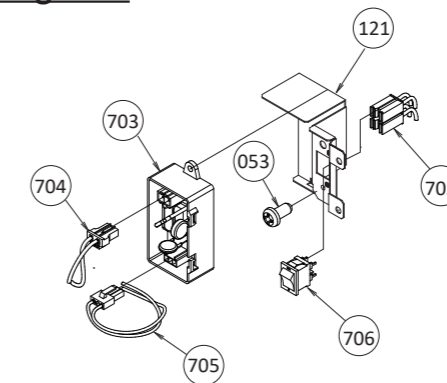

Water way assembly

Water outlet section

Water inlet section

Surge box

LP Conversion Kit

Item #	Part #	Description
401	100356391	Heat exchanger assembly
402	100356402	Flow adjustment valve/Flow sensor
403	100320466	Bypass valve
404	100320526	Water inlet
405	100320506	Inlet drain plug
406	100320506	Inlet water filter
407	100356405	Inlet thermistor
408	100356406	Outlet thermistor
409	100320527	Water outlet
411	100320522	Heat exchanger thermistor
412	100074280	Hi-Limit switch
413	100074252	Overheat-cut-off fuse
414	100074682	Pipe heater
415	100074629	Inlet heater
416	100356393	Pipe inlet
417	100356395	Joint
418	N/A	Thermo switch
419	100356397	Pipe outlet
420	N/A	Flow sensor cover
421	100356398	X3™ Inlet joint
422	100356399	X3™ Inlet pipe
423	100348805	Inlet pipe heater
450	N/A	Pipe heater fixing plate
451	100074310	Heater fixing plate 16
452	N/A	Fuse fixing plate 18
453	N/A	Combustion chamber fixing plate
454	100076303	O-ring P4 FKM
456	100076306	O-ring P14 FKM
457	100076307	O-ring P15 FKM
458	100076308	O-ring P16 FKM
459	100074282	Fastener "4-11"
460	100074290	Fastener "14-22"
461	100074410	Fastener "16A"
462	100074389	Fastener "16-25A"
463	N/A	Silicon ring
464	N/A	HX fixing plate
465	100314460	X3™ Manifold assembly
701	100356387	Computer board
702	100074644	Remote fixing plate
703	100076100	Surge box
704	100074601	120 VAC wire
705	100356388	Switch wire
706	N/A	120 VAC Power ON-OFF switch
707	100074650	Remote controller wire
708	N/A	Gas valve wire
709	N/A	Flame rod wire
710	N/A	Cable strap
711	100074640	Igniter assembly
712	N/A	Computer board cover
713	N/A	24V cables
714	100074642	Proportional gas valve wire
721	100074660	Temperature controller
722	N/A	Controller fixing plate
723	N/A	PCB fixing plate
725	100314491	X3™ Cartridge