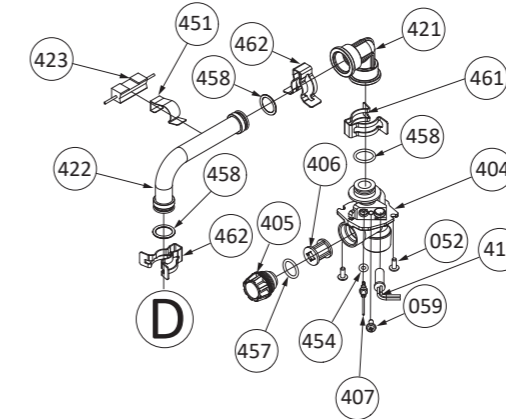

Water inlet section