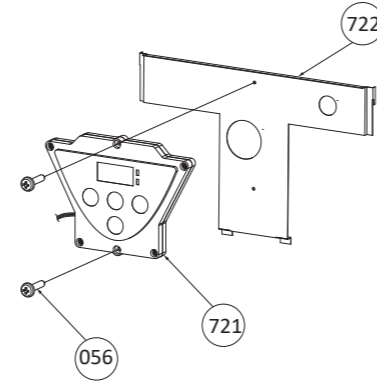

E. Components diagram / Parts list

Case assembly

Item #	Part #	Description
001	N/A	Case assembly
002	N/A	Front cover
003	N/A	Upper bracket
004	N/A	Duct unit
005	N/A	Duct unit cover
006	N/A	Lower bracket
007	N/A	Duct unit fixing
051	100074210	Truss Screw M4x12 (W/Washer) SUS410
052	100074211	Truss Screw M4x10 (Coated) SUS3
053	100074245	Truss Screw M4x10 SUS
054	N/A	Hex head screw M4x12 (W/Washer) SUS3
055	N/A	Hex head screw M4x8 FEZN
056	N/A	Pan Screw M4x20 SUS410
057	N/A	Tap tight screw M4x12 FEZN
058	N/A	Tapping Screw M3x6 SUS3 Pan head
059	100074512	Tapping Screw M4x6 SUS3 Truss head
060	N/A	Truss Screw M4x8 SUS3
062	N/A	Screw M3x12 BSNI Raised counter sunk head
063	100076450	Tapping Screw M4x14 SUS410 Truss head
064	N/A	Pan Screw M3x10 SEMS MFZN
065	N/A	Pan Screw M4x8 MFZN
066	100074247	Pan Screw M4x10 FEZN
068	N/A	Truss screw M4x12 (Coated) SUS3

Burner assembly

Built-in temperature controller

Item #	Part #	Description
101	100356389	Burner and mixing chamber assembly
102	100356403	Manifold with gas valve assembly NA
103	100224094	Fan motor assembly
104	100224095	Fan motor gasket
105	100224096	Fan motor plate
107	100356373	Rod holder gasket
108	100224098	Flame rod with AFR function
109	100224099	Igniter rod
110	100356374	Rod holder
111	100076319	Rod cap
112	100224101	Burner damper
113	100224102	Manifold gasket A
114	100224103	Manifold gasket B
115	100074227	Pressure port
116	N/A	Combustion chamber tube
117	100356404	Gas inlet
118	100074234	Gas inlet ring
119	100224105	Burner gasket
120	100224106	Burner holder gasket
121	N/A	Surge box plate
122	N/A	Fan motor plate
123	100356375	Fan motor damper
130	100357126	LP Conversion Kit
131	100281157	Manifold Gasket
140	N/A	HX front fixing plate
150	N/A	O-ring (Manifold)
151	100074242	O-ring P20 NBR (Black)