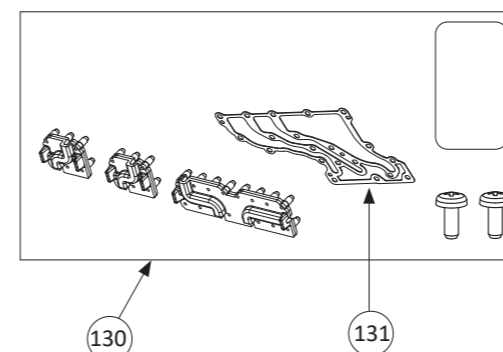

Water way assembly

Water outlet section

Water inlet section

Surge box

LP Conversion Kit

Item #	Part #	Description
401	100356391	Heat exchanger assembly
402	100356402	Flow adjustment valve/Flow sensor
403	100320466	Bypass valve
404	100320526	Water inlet
405	100320506	Inlet drain plug
406	100320506	Inlet water filter
407	100356405	Inlet thermistor
408	100356406	Outlet thermistor
409	100320527	Water outlet
411	100320522	Heat exchanger thermistor
412	100074280	Hi-Limit switch
413	100074252	Overheat-cut-off fuse
414	100074682	Pipe heater
415	100074629	Inlet heater
416	100356393	Pipe inlet
417	100356395	Joint
418	N/A	Thermo switch
419	100356397	Pipe outlet
420	N/A	Flow sensor cover
421	100356398	X3™ Inlet joint
422	100356399	X3™ Inlet pipe
423	100348805	Inlet pipe heater
450	N/A	Pipe heater fixing plate
451	100074310	Heater fixing plate 16
452	N/A	Fuse fixing plate 18
453	N/A	Combustion chamber fixing plate
454	100076303	O-ring P4 FKM
456	100076306	O-ring P14 FKM
457	100076307	O-ring P15 FKM
458	100076308	O-ring P16 FKM
459	100074282	Fastener "4-11"
460	100074290	Fastener "14-22"
461	100074410	Fastener "16A"
462	100074389	Fastener "16-25A"
463	N/A	Silicon ring
464	N/A	HX fixing plate
465	100314460	X3™ Manifold assembly
701	100356387	Computer board
702	100074644	Remote fixing plate
703	100076100	Surge box
704	100074601	120 VAC wire
705	100356388	Switch wire
706	N/A	120 VAC Power ON-OFF switch
707	100074650	Remote controller wire
708	N/A	Gas valve wire
709	N/A	Flame rod wire
710	N/A	Cable strap
711	100074640	Igniter assembly
712	N/A	Computer board cover
713	N/A	24V cables
714	100074642	Proportional gas valve wire
721	100074660	Temperature controller
722	N/A	Controller fixing plate
723	N/A	PCB fixing plate
725	100314491	X3™ Cartridge