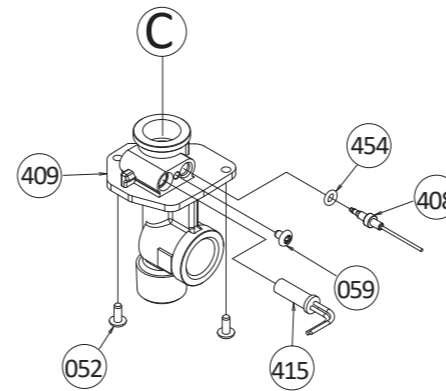

Water outlet section