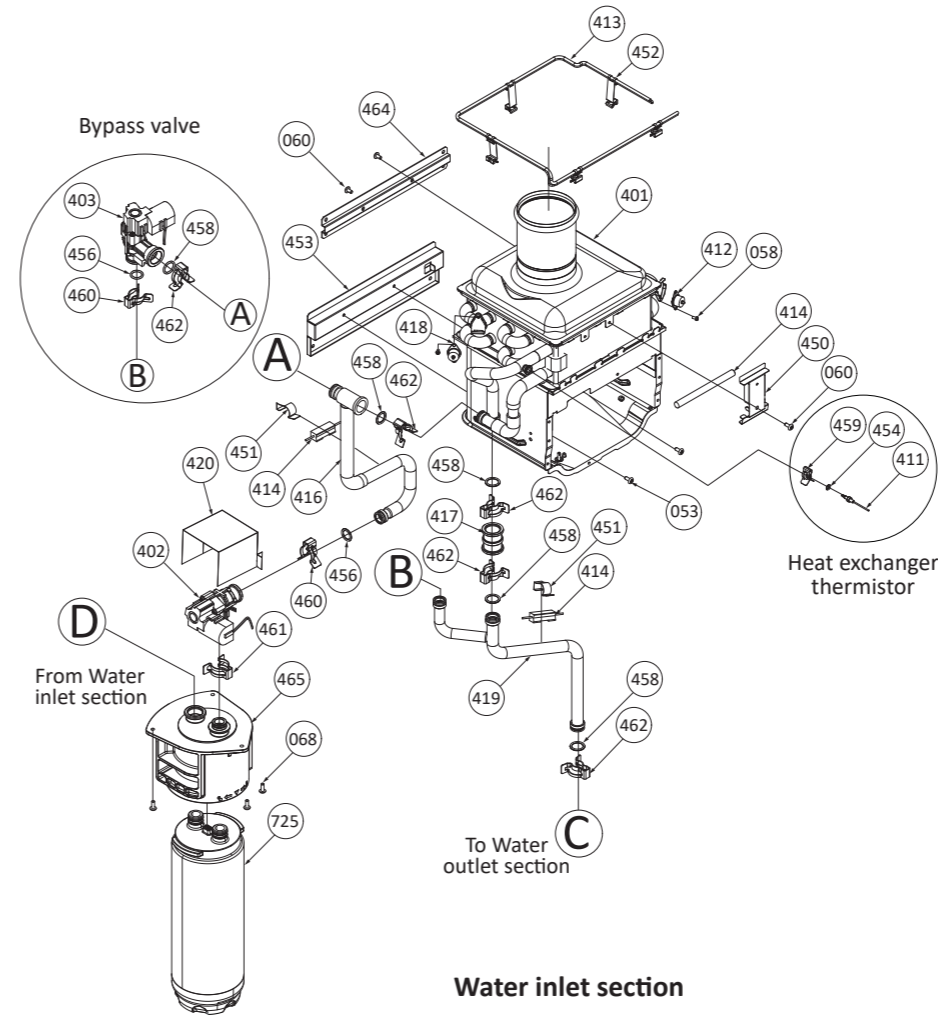

Water way assembly