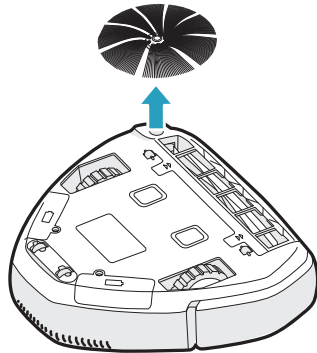

* GET IT ON
Google Play

Download on the
App Store

✓
2.4GHz

*Google play is not available in China market. For Android users, please follow Wechat service account for more detail action
由于谷歌应用市场在中国不可用，中国安卓手机用户，请关注微信服务号“伊莱克斯小家电体验中心”获得更多信息