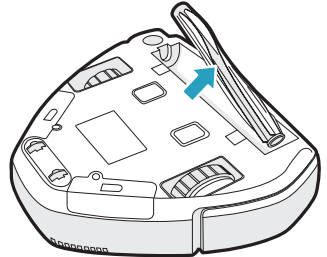

* GET IT ON
Google Play

Download on the
App Store

✓
2.4GHz

*Google play is not available in China market. For Android users, please follow Wechat service account for more detail action
由于谷歌应用市场在中国不可用，中国安卓手机用户，请关注微信服务号“伊莱克斯小家电体验中心”获得更多信息