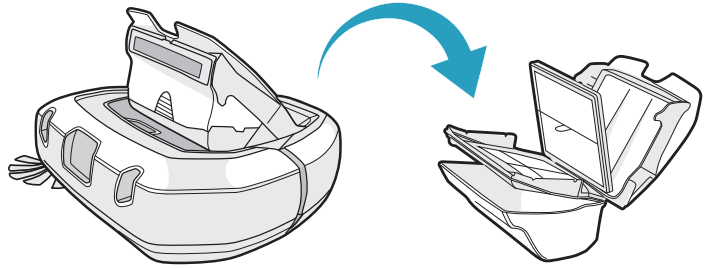

* GET IT ON
Google Play

Download on the
App Store

✓
2.4GHz

*Google play is not available in China market. For Android users, please follow Wechat service account for more detail action
由于谷歌应用市场在中国不可用，中国安卓手机用户，请关注微信服务号“伊莱克斯小家电体验中心”获得更多信息