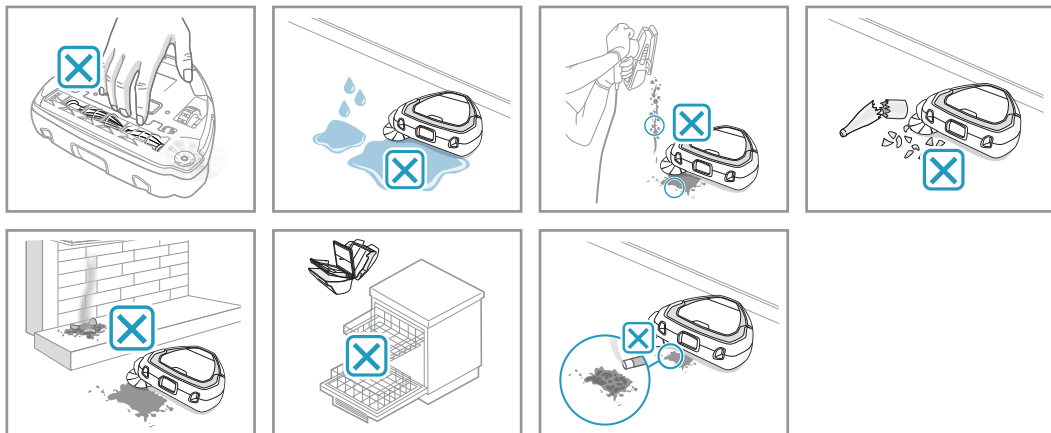

DEPDAG: I.31.E11.02545.0819

General : www.electrolux.com

Australia : shop.electrolux.com.au

中国大陆微信公众号: 伊莱克斯小家电体验中心

Korea : www.electroluxshop.co.kr

(Availability of consumables and accessories varies by region and country)

PURE i9.2

Robotic main brush
Ref : ERMB1
PNC : 9009230740

Robotic side brush 2 pack
Ref : ERSB3
PNC : 9009230765

Purei9.2 Performance kit
Ref : ERK3
PNC : 9009230781

Purei9.2 Filter kit 2X Filter
Ref : EFR2
PNC : 900923082

PURE i9, PURE i8

Robotic main brush
Ref : ERMB1
PNC : 9009230740

Robotic side brush 2 pack
Ref : ERSB3
PNC : 9009230765

Purei9/i8 Performance kit
Ref : ERK2
PNC : 9001691139

Purei9 Filter kit 2X Filter
Ref : EFR1
PNC : 900923080

The software in the robot is partly based on free and open source software. To access the source code of these components and to see the full copyright information and applicable license terms, please visit: www.electrolux.com/rvc-supplementary

For control according to international standards, please visit www.electrolux.com/rvc-supplementary

For Singapore :

AC Adapter for Battery Charger Model No: ADC-47FSA-22 22046EPB