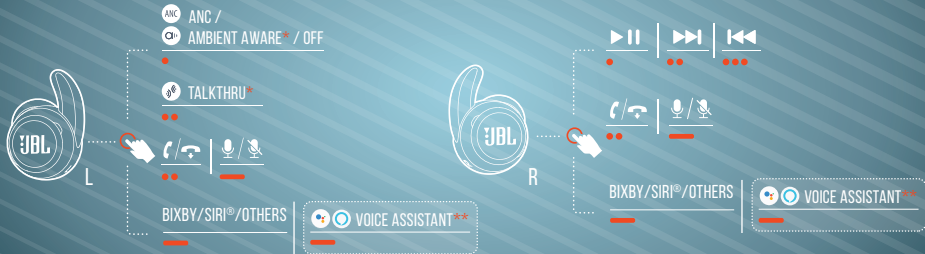

TAP

PRESS

CONNECT TO A BLUETOOTH DEVICE

RECONNECTING LEFT & RIGHT

RESET

BUTTON COMMAND

* ENABLE ADVANCE CONTROLS BY CONNECTING YOUR JBL REFLECT MINI NC TO MY JBL HEADPHONES APP .

** ENABLE YOUR VOICE ASSISTANT THROUGH MY JBL HEADPHONES APP AND ASSIGN IT TO YOUR PREFERRED EARBUD (L/R).