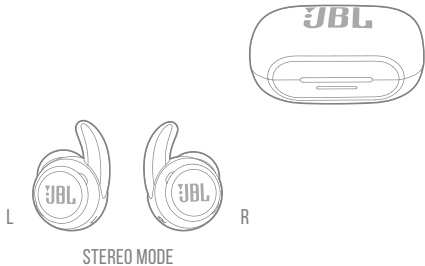

OTHERS

ANDROID 6.0+

CHOOSE "JBL REFLECT MINI NC" TO CONNECT

Fast Pair

DUAL CONNECT + SYNC

POWER OFF

MANUAL CONTROLS

GESTURES