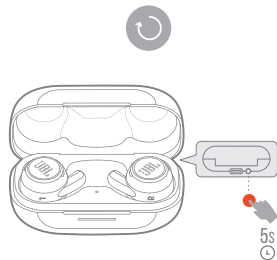

MANUAL CONTROLS

GESTURES

TAP

PRESS

CONNECT TO A BLUETOOTH DEVICE

RECONNECTING LEFT & RIGHT

RESET