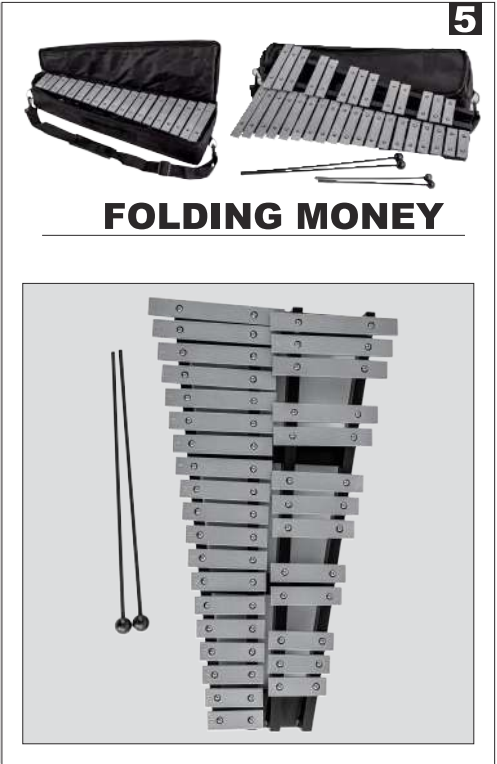

Address: Shuangchenglu 803nong11hao1602A-1609shi, baoshanqu, shanghai 200000 CN.

Imported to AUS: SIHAO PTY LTD, 1 ROKEVA STREET EASTWOOD NSW 2122 Australia

Imported to USA: Sanven Technology Ltd., Suite 250, 9166 Anaheim Place, Rancho Cucamonga, CA 91730

EC	REP

E-CrossStu GmbH
Mainzer Landstr.69, 60329 Frankfurt am Main.

UK	REP

YH CONSULTING LIMITED.
C/O YH Consulting Limited Office 147, Centurion House,
London Road, Staines-upon-Thames, Surrey, TW18 4AX