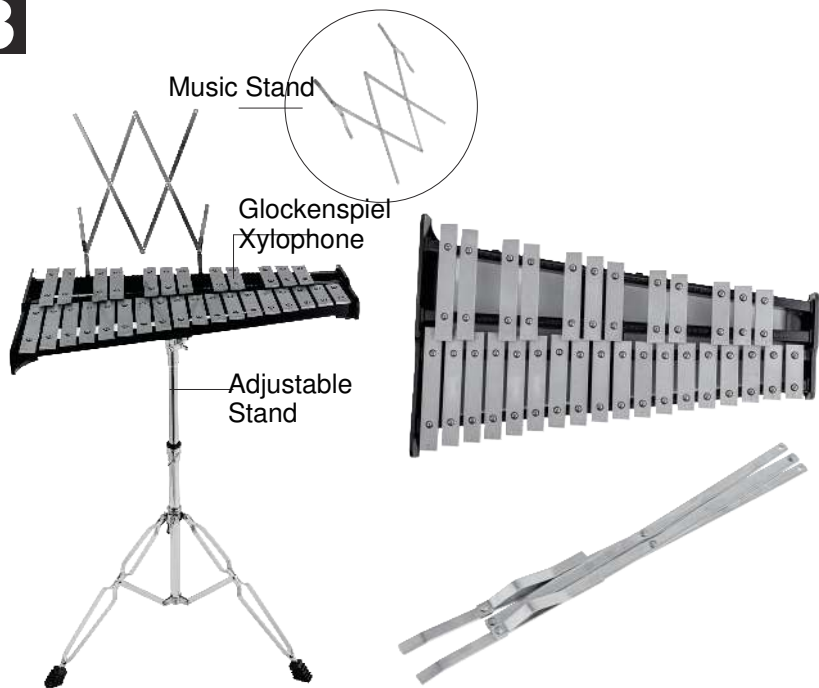

2

UNFOLD

After folding

3