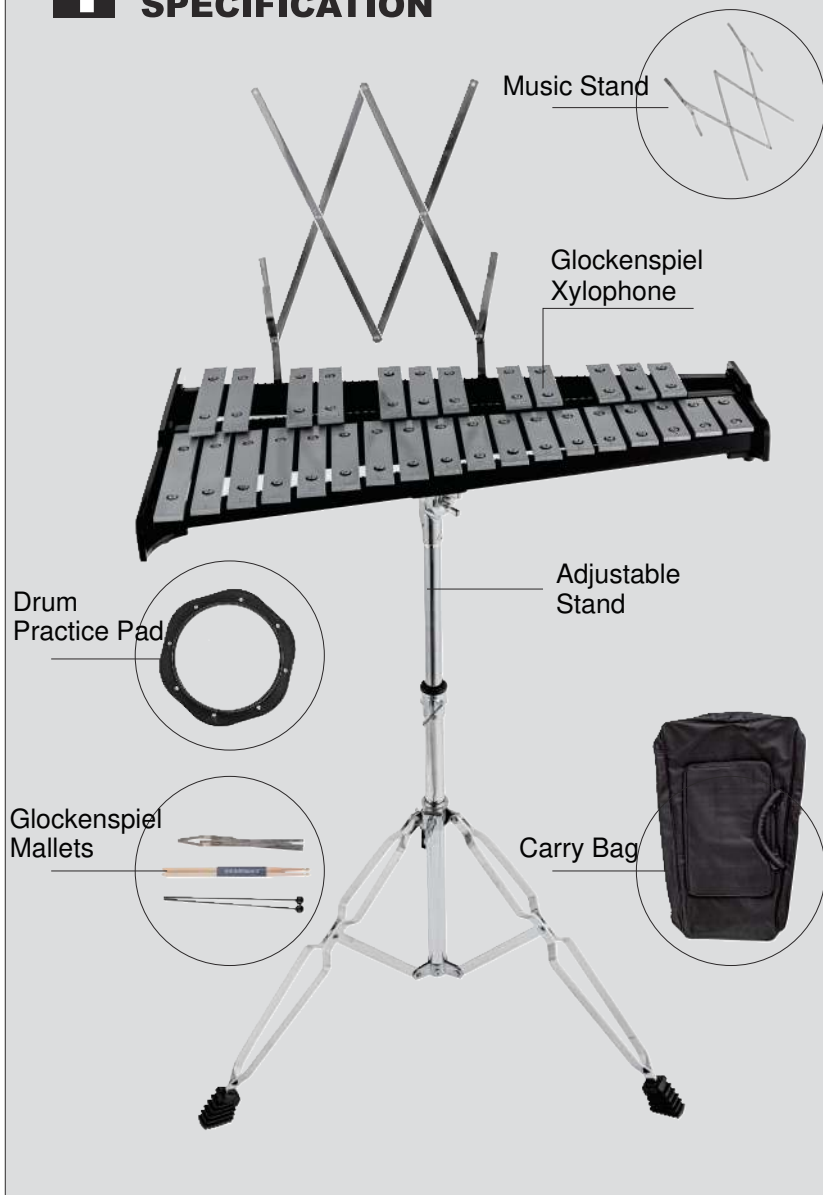

INSTRUCTIONS

1

SPECIFICATION